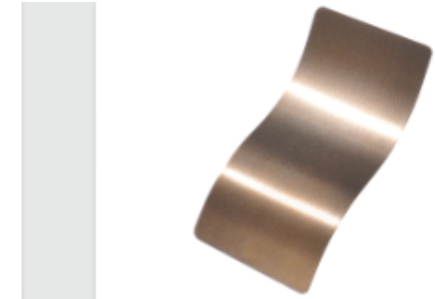

Posh Rosé is a Snowball collection of upscale, elegant rose gold powder coat finishes.

ROSE PLATINUM

BAZZINGA

CLASS B SILVER

PALLEON FIRE

DUSTY ROSE

PURE ELEGANCE

PENNY-ANNE