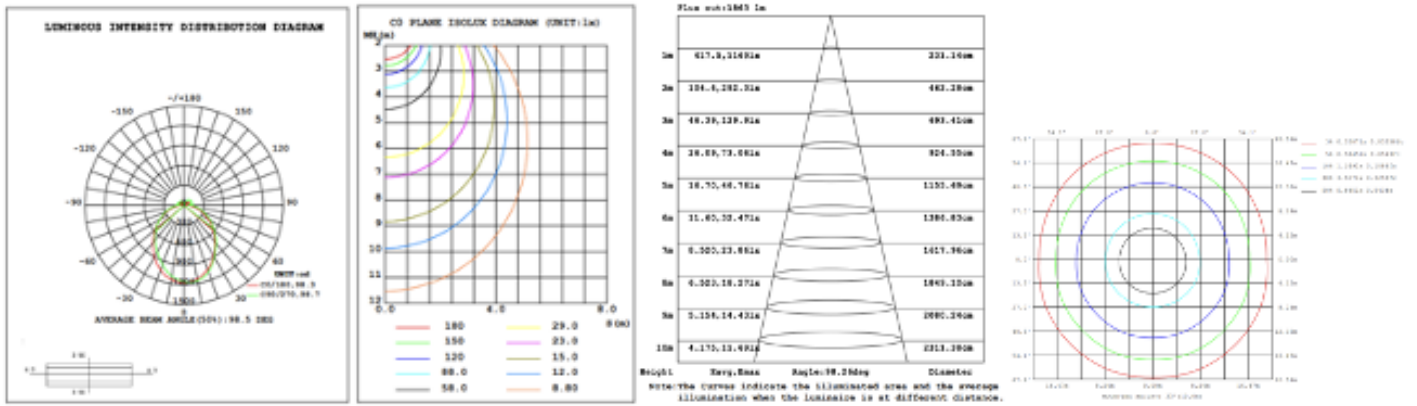

DIMENSIONS & WEIGHTS: Canopy Size for ZigBee & DMX: 15.75" x 2.76"

15.57" = 16" / 23.62" = 24" / 31.5" = 32" / 39.37" = 40" / 47.24" = 48" / 59.06" = 60" / 70.87" = 72"

SB-J01B

SB-J01F

13 lbs

14 lbs

15 lbs

18 lbs

19 lbs

PHOTOMETRICS:

SB-J01B40W 16\"X32\" 40W @ 4000K

SB-J01B50W 20"X40" 50W @ 4000K

SB-J01B60W 24"X48" 60W @ 4000K

SB-J01B70W 30"X60" 70W @ 4000K

SB-J01B80W 36"X72" 80W @ 4000K