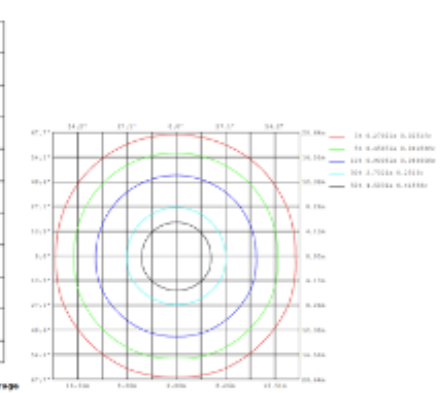

DIMENSIONS & WEIGHTS: Canopy Size for ZigBee & DMX: 15.75" x 2.76"

15.57" = 16" / 23.62" = 24" / 31.5" = 32" / 39.37" = 40" / 47.24" = 48" / 59.06" = 60" / 70.87" = 72"

SB-J01B

SB-J01F

13 lbs

14 lbs

15 lbs

18 lbs

19 lbs

PHOTOMETRICS:

SB-J01B40W 16\"X32\" 40W @ 4000K

SB-J01B50W 20"X40" 50W @ 4000K

SB-J01B60W 24"X48" 60W @ 4000K

SB-J01B70W 30"X60" 70W @ 4000K

SB-J01B80W 36"X72" 80W @ 4000K