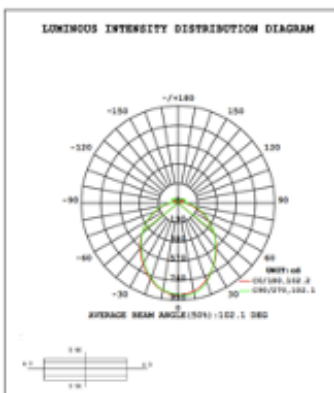

DIMENSIONS & WEIGHTS: Canopy Size for ZigBee & DMX: 15.75" x 2.76"

15.57" = 16" / 23.62" = 24" / 31.5" = 32" / 39.37" = 40" / 47.24" = 48" / 59.06" = 60" / 70.87" = 72"

SB-J01B

SB-J01F

13 lbs

14 lbs

15 lbs

18 lbs

19 lbs

PHOTOMETRICS:

SB-J01B40W 16\"X32\" 40W @ 4000K

SB-J01B50W 20"X40" 50W @ 4000K

SB-J01B60W 24"X48" 60W @ 4000K

SB-J01B70W 30"X60" 70W @ 4000K

SB-J01B80W 36"X72" 80W @ 4000K