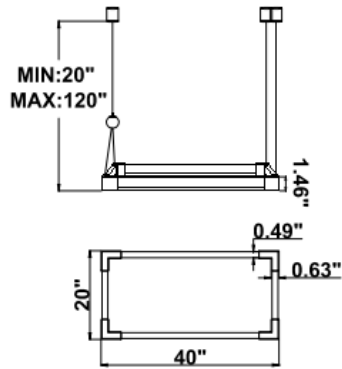

DIMENSIONS & WEIGHTS: Canopy Size for ZigBee & DMX: 15.75" x 2.76"

15.57" = 16" / 23.62" = 24" / 31.5" = 32" / 39.37" = 40" / 47.24" = 48" / 59.06" = 60" / 70.87" = 72"

SB-J01B

SB-J01F

13 lbs

14 lbs

15 lbs

18 lbs

19 lbs

PHOTOMETRICS:

SB-J01B40W 16\"X32\" 40W @ 4000K

SB-J01B50W 20"X40" 50W @ 4000K

SB-J01B60W 24"X48" 60W @ 4000K

SB-J01B70W 30"X60" 70W @ 4000K

SB-J01B80W 36"X72" 80W @ 4000K