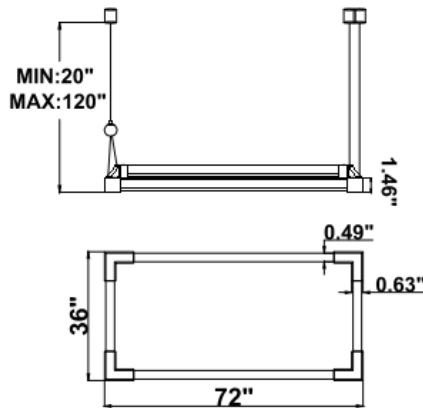

DIMENSIONS & WEIGHTS: Canopy Size for ZigBee & DMX: 15.75" x 2.76"

15.57" = 16" / 23.62" = 24" / 31.5" = 32" / 39.37" = 40" / 47.24" = 48" / 59.06" = 60" / 70.87" = 72"

SB-J01B

SB-J01F

13 lbs

14 lbs

15 lbs

18 lbs

19 lbs

PHOTOMETRICS:

SB-J01B40W 16\"X32\" 40W @ 4000K

SB-J01B50W 20"X40" 50W @ 4000K

SB-J01B60W 24"X48" 60W @ 4000K

SB-J01B70W 30"X60" 70W @ 4000K

SB-J01B80W 36"X72" 80W @ 4000K