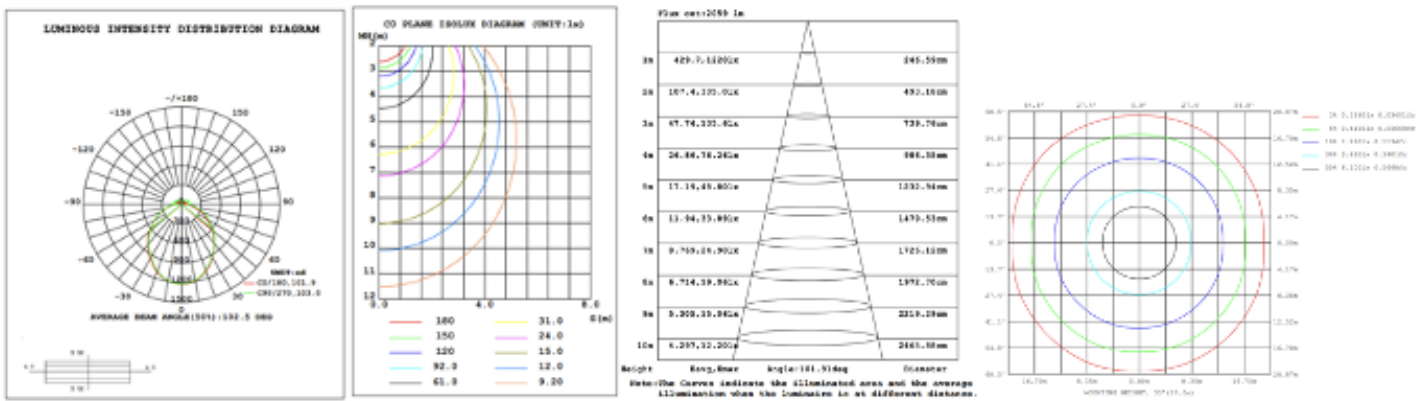

DIMENSIONS & WEIGHTS: Canopy Size for ZigBee & DMX: 15.75" x 2.76"

15.57" = 16" / 23.62" = 24" / 31.5" = 32" / 39.37" = 40" / 47.24" = 48" / 59.06" = 60" / 70.87" = 72"

SB-J01B

SB-J01F

13 lbs

14 lbs

15 lbs

18 lbs

19 lbs

PHOTOMETRICS:

SB-J01B40W 16\"X32\" 40W @ 4000K

SB-J01B50W 20"X40" 50W @ 4000K

SB-J01B60W 24"X48" 60W @ 4000K

SB-J01B70W 30"X60" 70W @ 4000K

SB-J01B80W 36"X72" 80W @ 4000K