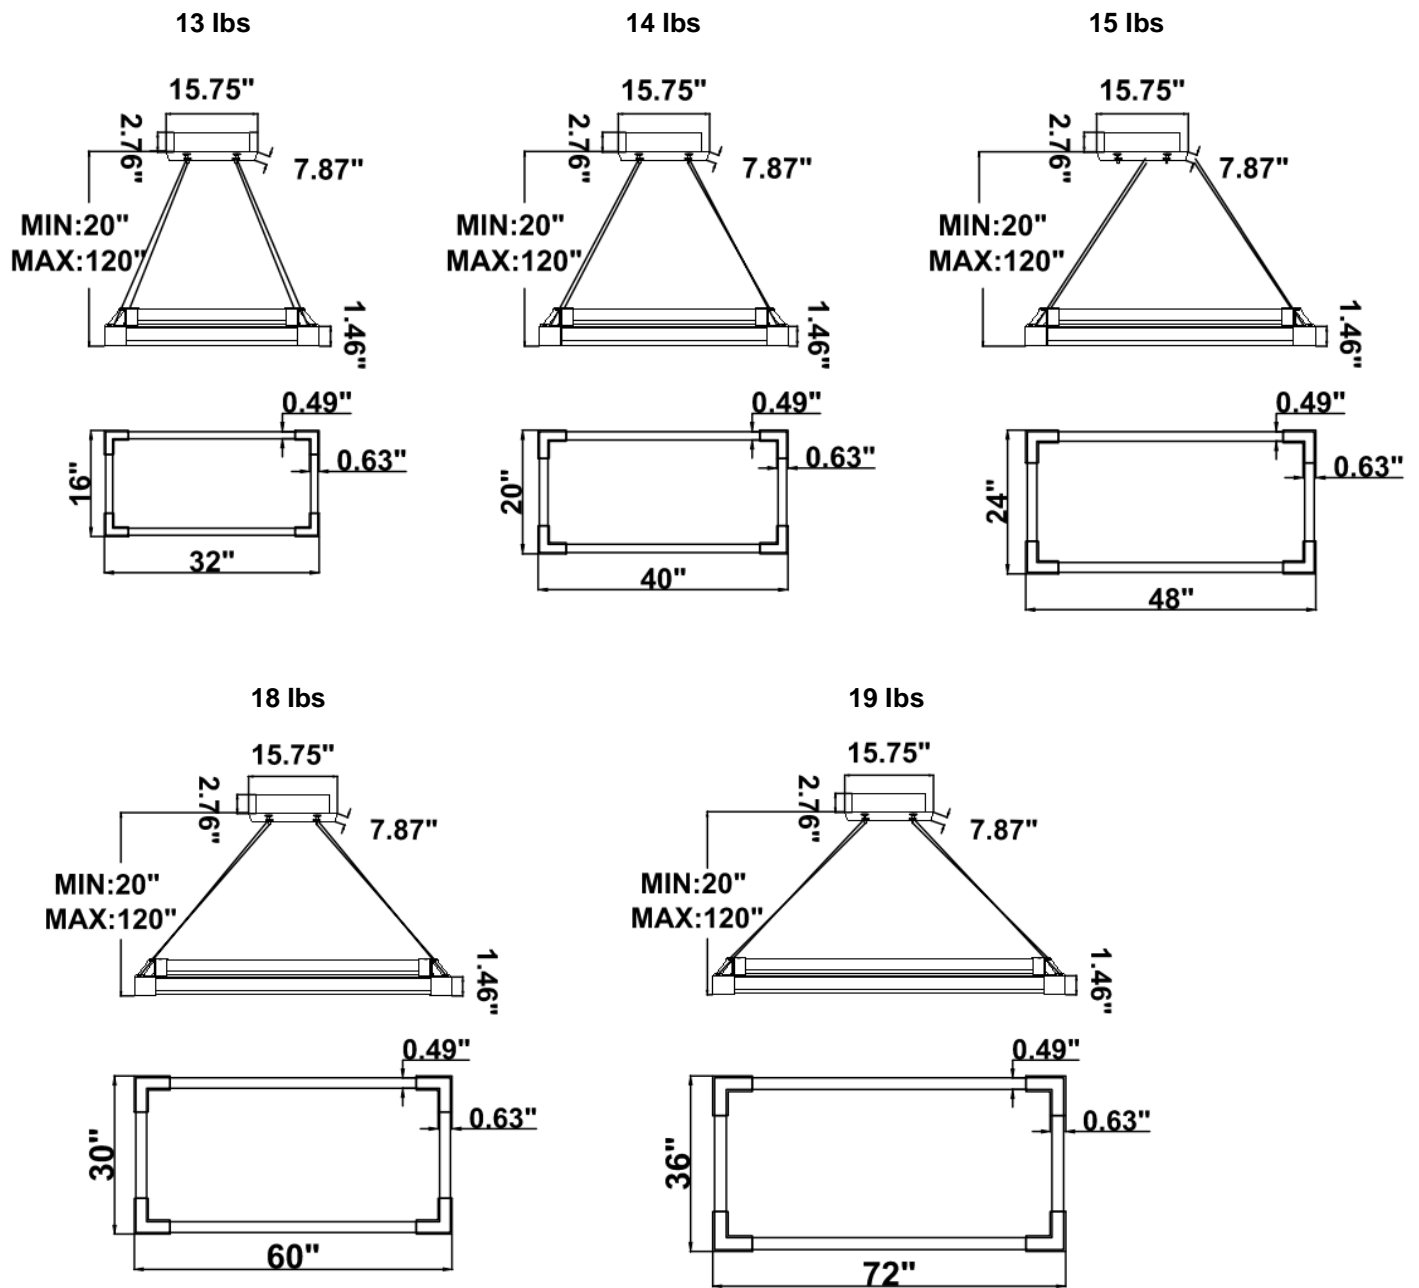

DIMENSIONS & WEIGHTS: Canopy Size for ZigBee & DMX: 15.75" x 2.76"

15.57" = 16" / 23.62" = 24" / 31.5" = 32" / 39.37" = 40" / 47.24" = 48" / 59.06" = 60" / 70.87" = 72"

SB-J01B

SB-J01F

13 lbs

14 lbs

15 lbs

18 lbs

19 lbs

PHOTOMETRICS:

SB-J01B40W 16\"X32\" 40W @ 4000K

SB-J01B50W 20"X40" 50W @ 4000K

SB-J01B60W 24"X48" 60W @ 4000K

SB-J01B70W 30"X60" 70W @ 4000K

SB-J01B80W 36"X72" 80W @ 4000K