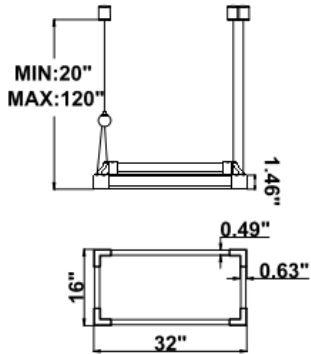

DIMENSIONS & WEIGHTS: Canopy Size for ZigBee & DMX: 15.75" x 2.76"

15.57" = 16" / 23.62" = 24" / 31.5" = 32" / 39.37" = 40" / 47.24" = 48" / 59.06" = 60" / 70.87" = 72"

SB-J01B

SB-J01F

13 lbs

14 lbs

15 lbs

18 lbs

19 lbs

PHOTOMETRICS:

SB-J01B40W 16\"X32\" 40W @ 4000K

SB-J01B50W 20"X40" 50W @ 4000K

SB-J01B60W 24"X48" 60W @ 4000K

SB-J01B70W 30"X60" 70W @ 4000K

SB-J01B80W 36"X72" 80W @ 4000K