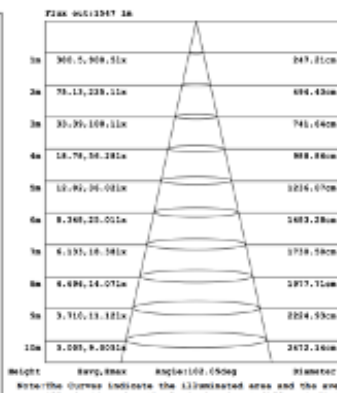

DIMENSIONS & WEIGHTS: Canopy Size for ZigBee & DMX: 15.75" x 2.76"

15.57" = 16" / 23.62" = 24" / 31.5" = 32" / 39.37" = 40" / 47.24" = 48" / 59.06" = 60" / 70.87" = 72"

SB-J01B

SB-J01F

13 lbs

14 lbs

15 lbs

18 lbs

19 lbs

PHOTOMETRICS:

SB-J01B40W 16\"X32\" 40W @ 4000K

SB-J01B50W 20"X40" 50W @ 4000K

SB-J01B60W 24"X48" 60W @ 4000K

SB-J01B70W 30"X60" 70W @ 4000K

SB-J01B80W 36"X72" 80W @ 4000K