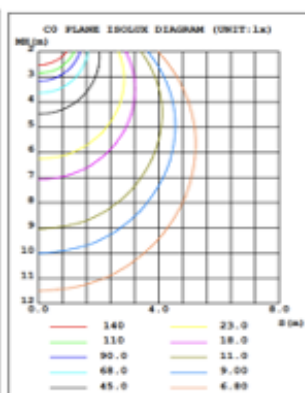

DIMENSIONS & WEIGHTS: Canopy Size for ZigBee & DMX: 15.75" x 2.76"

15.57" = 16" / 23.62" = 24" / 31.5" = 32" / 39.37" = 40" / 47.24" = 48" / 59.06" = 60" / 70.87" = 72"

SB-J01B

SB-J01F

13 lbs

14 lbs

15 lbs

18 lbs

19 lbs

PHOTOMETRICS:

SB-J01B40W 16\"X32\" 40W @ 4000K

SB-J01B50W 20"X40" 50W @ 4000K

SB-J01B60W 24"X48" 60W @ 4000K

SB-J01B70W 30"X60" 70W @ 4000K

SB-J01B80W 36"X72" 80W @ 4000K