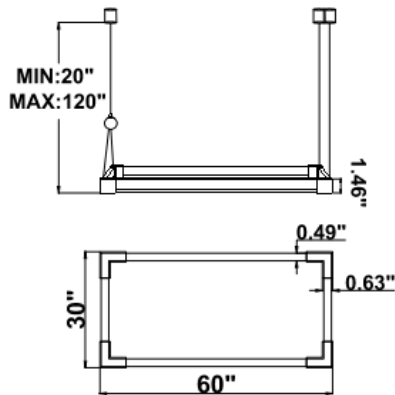

DIMENSIONS & WEIGHTS: Canopy Size for ZigBee & DMX: 15.75" x 2.76"

15.57" = 16" / 23.62" = 24" / 31.5" = 32" / 39.37" = 40" / 47.24" = 48" / 59.06" = 60" / 70.87" = 72"

SB-J01B

SB-J01F

13 lbs

14 lbs

15 lbs

18 lbs

19 lbs

PHOTOMETRICS:

SB-J01B40W 16\"X32\" 40W @ 4000K

SB-J01B50W 20"X40" 50W @ 4000K

SB-J01B60W 24"X48" 60W @ 4000K

SB-J01B70W 30"X60" 70W @ 4000K

SB-J01B80W 36"X72" 80W @ 4000K