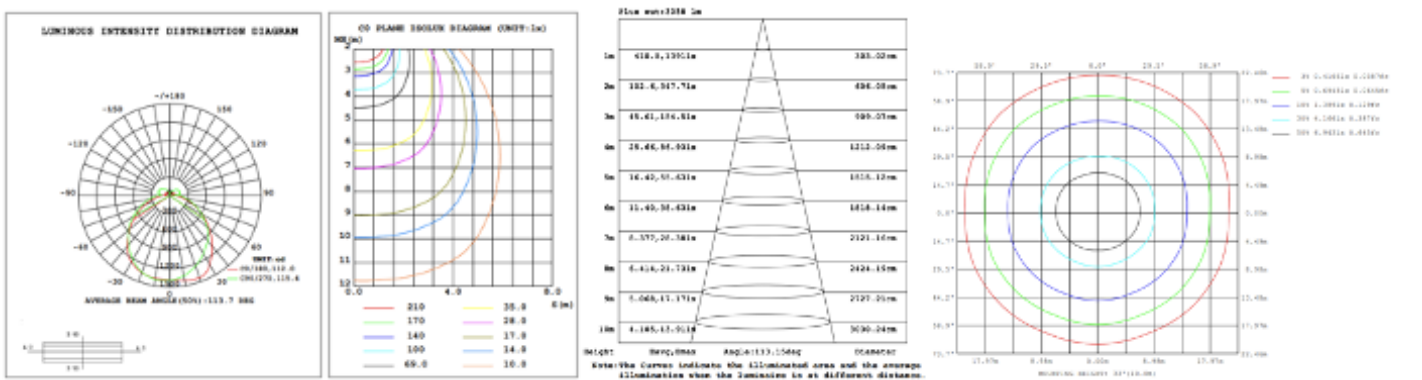

DIMENSIONS & WEIGHTS: Canopy Size for ZigBee & DMX: 15.75" x 2.76"

15.57" = 16" / 23.62" = 24" / 31.5" = 32" / 39.37" = 40" / 47.24" = 48" / 59.06" = 60" / 70.87" = 72"

SB-J01B

SB-J01F

13 lbs

14 lbs

15 lbs

18 lbs

19 lbs

PHOTOMETRICS:

SB-J01B40W 16\"X32\" 40W @ 4000K

SB-J01B50W 20"X40" 50W @ 4000K

SB-J01B60W 24"X48" 60W @ 4000K

SB-J01B70W 30"X60" 70W @ 4000K

SB-J01B80W 36"X72" 80W @ 4000K