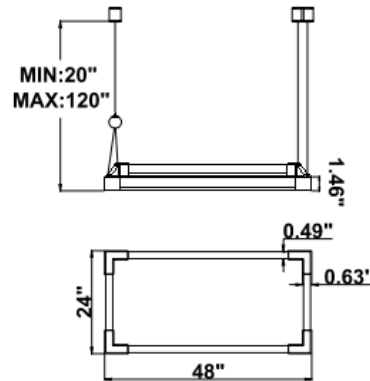

DIMENSIONS & WEIGHTS: Canopy Size for ZigBee & DMX: 15.75" x 2.76"

15.57" = 16" / 23.62" = 24" / 31.5" = 32" / 39.37" = 40" / 47.24" = 48" / 59.06" = 60" / 70.87" = 72"

SB-J01B

SB-J01F

13 lbs

14 lbs

15 lbs

18 lbs

19 lbs

PHOTOMETRICS:

SB-J01B40W 16\"X32\" 40W @ 4000K

SB-J01B50W 20"X40" 50W @ 4000K

SB-J01B60W 24"X48" 60W @ 4000K

SB-J01B70W 30"X60" 70W @ 4000K

SB-J01B80W 36"X72" 80W @ 4000K