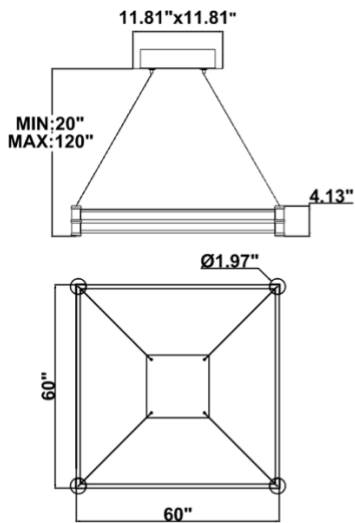

DIMENSIONS & WEIGHTS: Canopy Size for ZigBee & DMX: 15.75" x 2.76"

15.57" = 16" / 23.62" = 24" / 31.5" = 32" / 39.37" = 40" / 47.24" = 48" / 59.06" = 60" / 70.87" = 72"

SB-J01C

25 lbs

27 lbs

29 lbs

31 lbs

33 lbs

SB-J010

25 lbs

27 lbs

29 lbs

31 lbs

33 lbs

PHOTOMETRIC:

SB-J01C80W 32\"/>