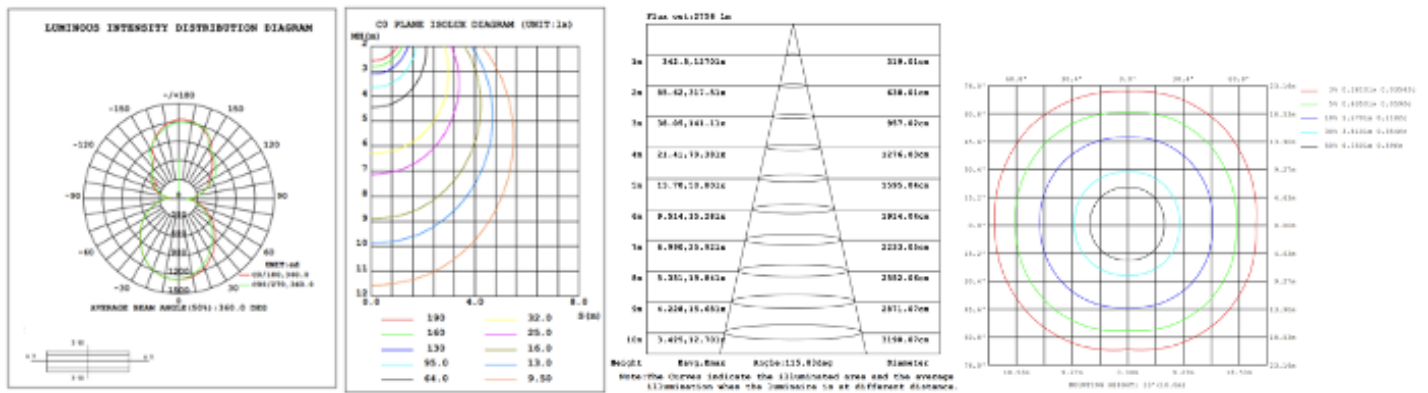

SB-J01C120W 48"X48" 120W @ 4000K

SB-J01C140W 60"X60" 140W @ 4000K