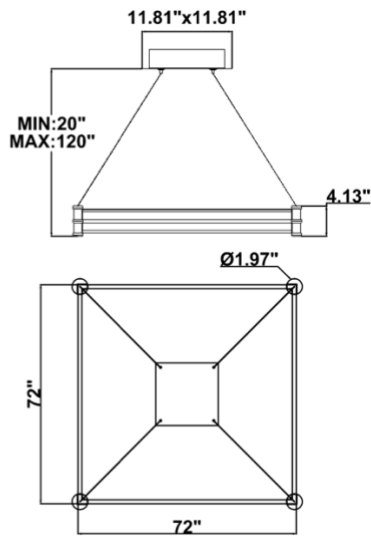

DIMENSIONS & WEIGHTS: Canopy Size for ZigBee & DMX: 15.75" x 2.76"

15.57" = 16" / 23.62" = 24" / 31.5" = 32" / 39.37" = 40" / 47.24" = 48" / 59.06" = 60" / 70.87" = 72"

SB-J01C

25 lbs

27 lbs

29 lbs

31 lbs

33 lbs

SB-J010

25 lbs

27 lbs

29 lbs

31 lbs

33 lbs

PHOTOMETRIC:

SB-J01C80W 32\"/>