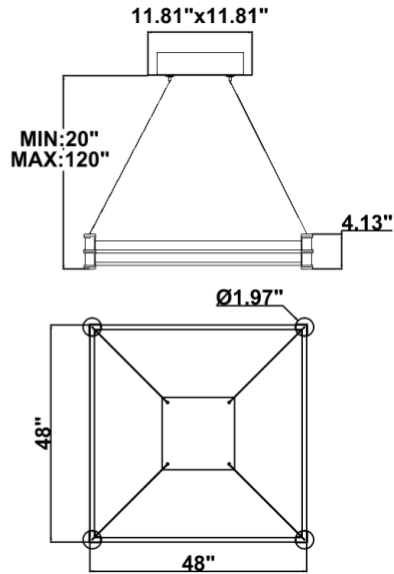

DIMENSIONS & WEIGHTS: Canopy Size for ZigBee & DMX: 15.75" x 2.76"

15.57" = 16" / 23.62" = 24" / 31.5" = 32" / 39.37" = 40" / 47.24" = 48" / 59.06" = 60" / 70.87" = 72"

SB-J01C

25 lbs

27 lbs

29 lbs

31 lbs

33 lbs

SB-J010

25 lbs

27 lbs

29 lbs

31 lbs

33 lbs

PHOTOMETRIC:

SB-J01C80W 32\"/>