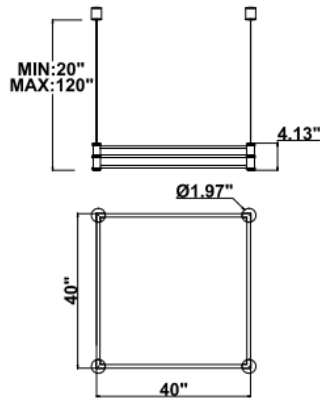

DIMENSIONS & WEIGHTS: Canopy Size for ZigBee & DMX: 15.75" x 2.76"

15.57" = 16" / 23.62" = 24" / 31.5" = 32" / 39.37" = 40" / 47.24" = 48" / 59.06" = 60" / 70.87" = 72"

SB-J01C

25 lbs

27 lbs

29 lbs

31 lbs

33 lbs

SB-J010

25 lbs

27 lbs

29 lbs

31 lbs

33 lbs

PHOTOMETRIC:

SB-J01C80W 32\"/>