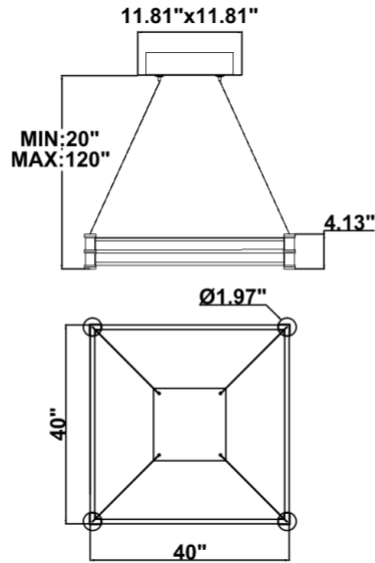

DIMENSIONS & WEIGHTS: Canopy Size for ZigBee & DMX: 15.75" x 2.76"

15.57" = 16" / 23.62" = 24" / 31.5" = 32" / 39.37" = 40" / 47.24" = 48" / 59.06" = 60" / 70.87" = 72"

SB-J01C

25 lbs

27 lbs

29 lbs

31 lbs

33 lbs

SB-J010

25 lbs

27 lbs

29 lbs

31 lbs

33 lbs

PHOTOMETRIC:

SB-J01C80W 32\"/>