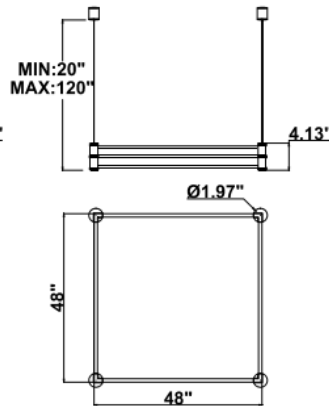

DIMENSIONS & WEIGHTS: Canopy Size for ZigBee & DMX: 15.75" x 2.76"

15.57" = 16" / 23.62" = 24" / 31.5" = 32" / 39.37" = 40" / 47.24" = 48" / 59.06" = 60" / 70.87" = 72"

SB-J01C

25 lbs

27 lbs

29 lbs

31 lbs

33 lbs

SB-J010

25 lbs

27 lbs

29 lbs

31 lbs

33 lbs

PHOTOMETRIC:

SB-J01C80W 32\"/>