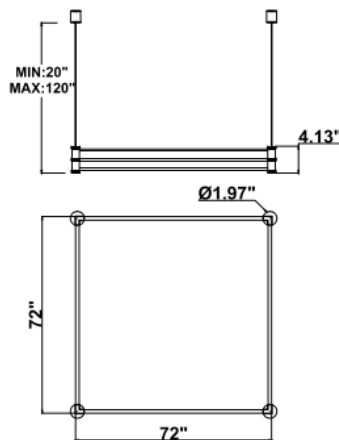

DIMENSIONS & WEIGHTS: Canopy Size for ZigBee & DMX: 15.75" x 2.76"

15.57" = 16" / 23.62" = 24" / 31.5" = 32" / 39.37" = 40" / 47.24" = 48" / 59.06" = 60" / 70.87" = 72"

SB-J01C

25 lbs

27 lbs

29 lbs

31 lbs

33 lbs

SB-J010

25 lbs

27 lbs

29 lbs

31 lbs

33 lbs

PHOTOMETRIC:

SB-J01C80W 32\"/>