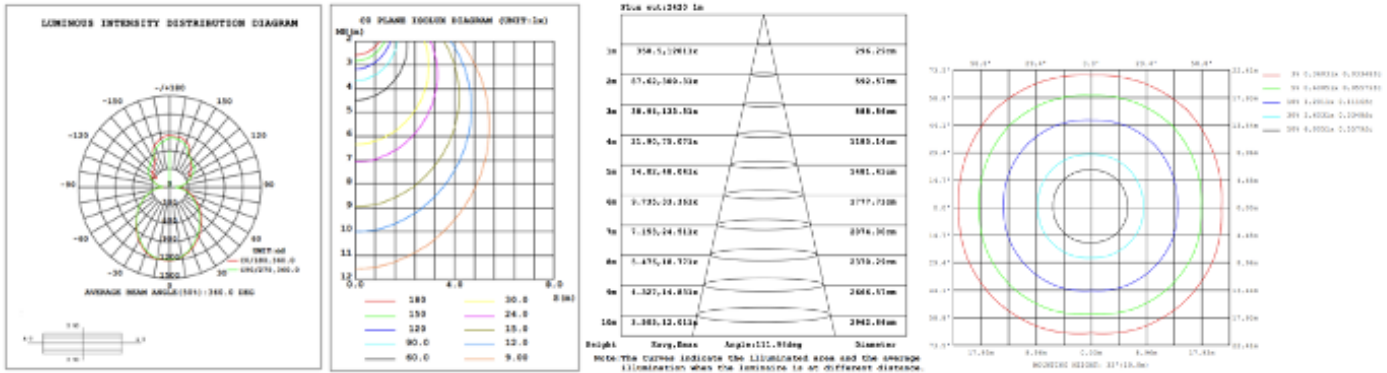

SB-J01C100W 40"X40" 100W @ 4000K