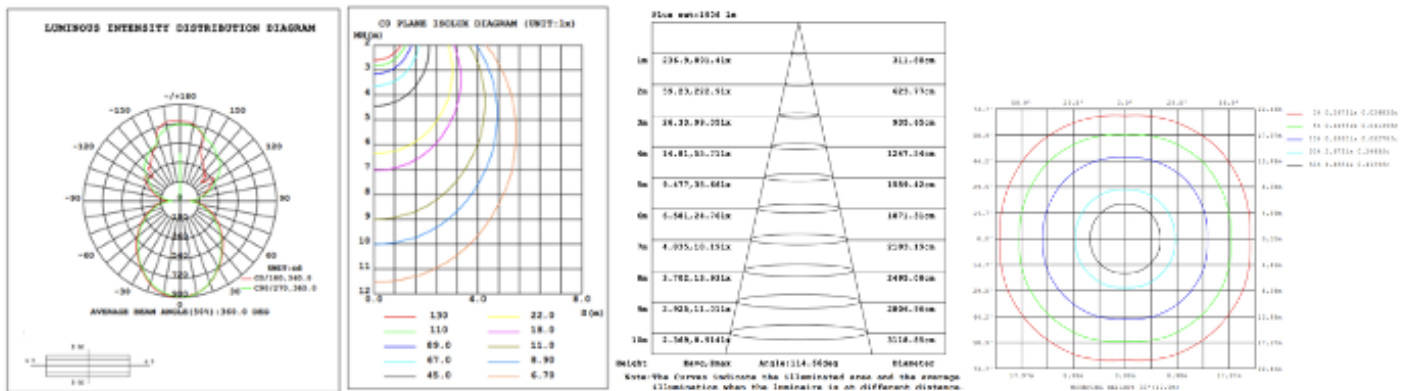

DIMENSIONS & WEIGHTS: Canopy Size for ZigBee & DMX: 15.75" x 2.76"

15.57" = 16" / 23.62" = 24" / 31.5" = 32" / 39.37" = 40" / 47.24" = 48" / 59.06" = 60" / 70.87" = 72"

SB-J01C

25 lbs

27 lbs

29 lbs

31 lbs

33 lbs

SB-J010

25 lbs

27 lbs

29 lbs

31 lbs

33 lbs

PHOTOMETRIC:

SB-J01C80W 32\"/>