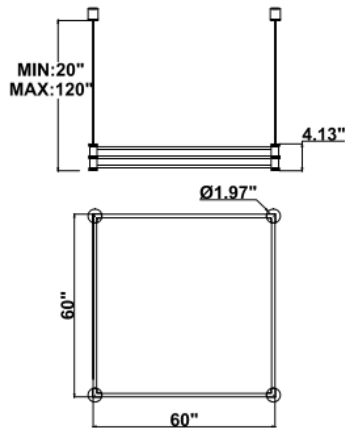

DIMENSIONS & WEIGHTS: Canopy Size for ZigBee & DMX: 15.75" x 2.76"

15.57" = 16" / 23.62" = 24" / 31.5" = 32" / 39.37" = 40" / 47.24" = 48" / 59.06" = 60" / 70.87" = 72"

SB-J01C

25 lbs

27 lbs

29 lbs

31 lbs

33 lbs

SB-J010

25 lbs

27 lbs

29 lbs

31 lbs

33 lbs

PHOTOMETRIC:

SB-J01C80W 32\"/>