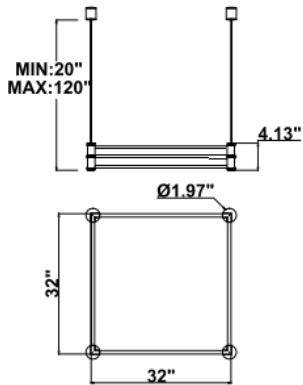

DIMENSIONS & WEIGHTS: Canopy Size for ZigBee & DMX: 15.75" x 2.76"

15.57" = 16" / 23.62" = 24" / 31.5" = 32" / 39.37" = 40" / 47.24" = 48" / 59.06" = 60" / 70.87" = 72"

SB-J01C

25 lbs

27 lbs

29 lbs

31 lbs

33 lbs

SB-J010

25 lbs

27 lbs

29 lbs

31 lbs

33 lbs

PHOTOMETRIC:

SB-J01C80W 32\"/>