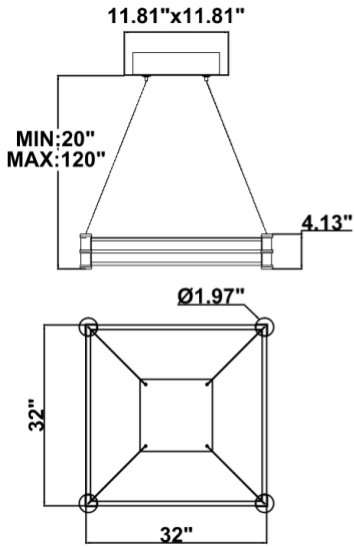

DIMENSIONS & WEIGHTS: Canopy Size for ZigBee & DMX: 15.75" x 2.76"

15.57" = 16" / 23.62" = 24" / 31.5" = 32" / 39.37" = 40" / 47.24" = 48" / 59.06" = 60" / 70.87" = 72"

SB-J01C

25 lbs

27 lbs

29 lbs

31 lbs

33 lbs

SB-J010

25 lbs

27 lbs

29 lbs

31 lbs

33 lbs

PHOTOMETRIC:

SB-J01C80W 32\"/>