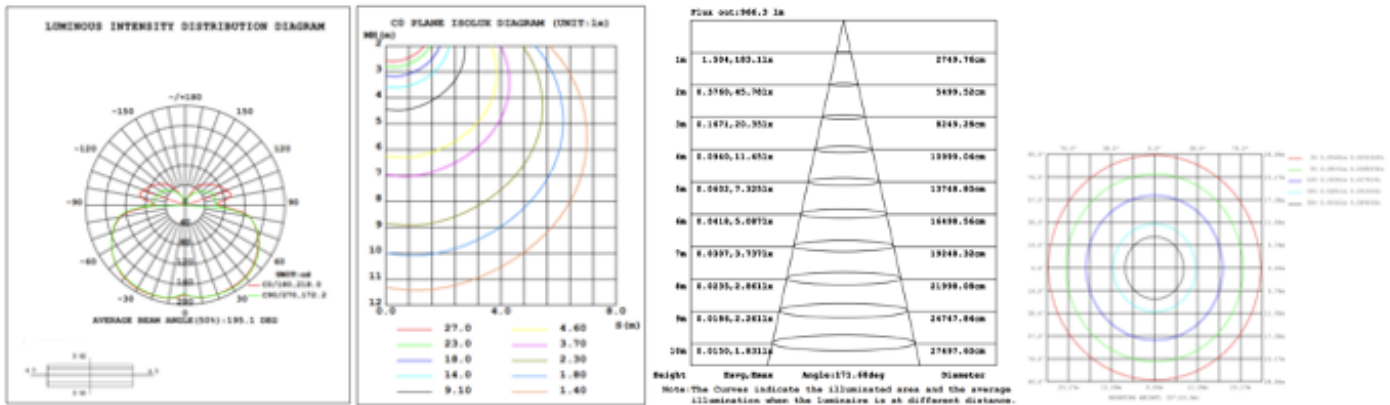

PHOTOMETRIC: Test report for single square, rectangular and circular rings

16" Circular light 20W @ 4000K