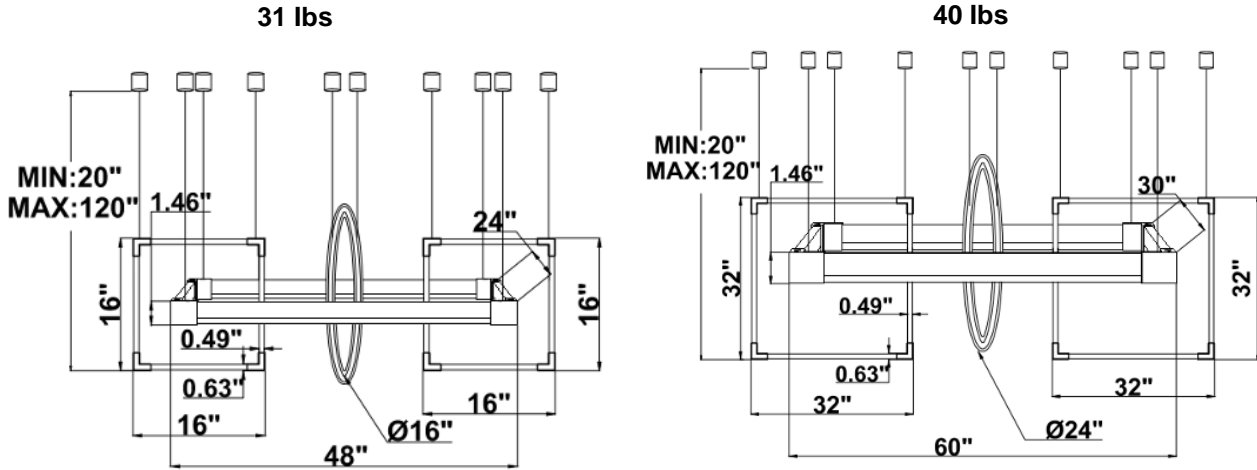

**DIMENSIONS & WEIGHTS:** Canopy Size for ZigBee & DMX: 15.75" x 2.76"

15.57" = 16" / 23.62" = 24" / 31.5" = 32" / 39.37" = 40" / 47.24" = 48" / 59.06" = 60" / 70.87" = 72"

**SB-J04A**

**SB-J04B**

**PHOTOMETRIC: Test report for single square, rectangular and circular rings**