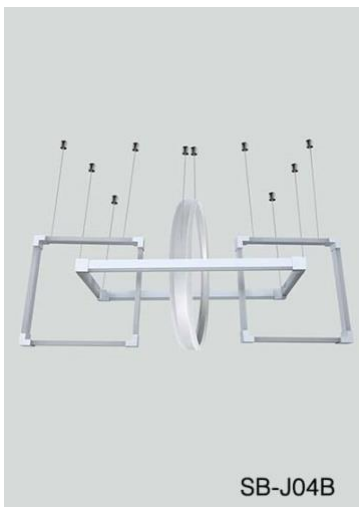

SPECIFICATIONS

- 90+ CRI.
- Input: 100-277V, 50/60Hz.
- 1-10V dimming standard, ELV / TRIAC dimming available.
- UL listed, suitable for dry location.
- Gloss White, Black Jack, Platinum Silver and Oil bronze color finish as standard, 6,500 custom colors are available.
- Built in color temperature selectable. Choose from 3000K/3500K/4000K. Custom color temperatures. lumen outputs, RGBW, Tunable White available.