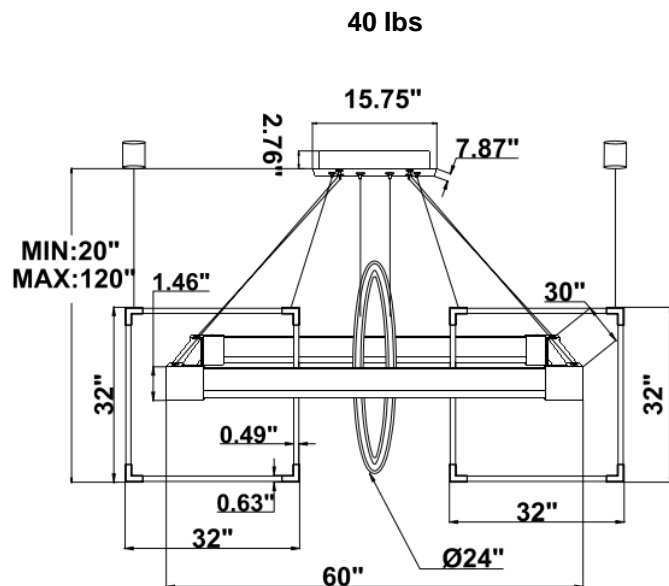

**DIMENSIONS & WEIGHTS:** Canopy Size for ZigBee & DMX: 15.75" x 2.76"

15.57" = 16" / 23.62" = 24" / 31.5" = 32" / 39.37" = 40" / 47.24" = 48" / 59.06" = 60" / 70.87" = 72"

**SB-J04A**

**SB-J04B**

**PHOTOMETRIC: Test report for single square, rectangular and circular rings**