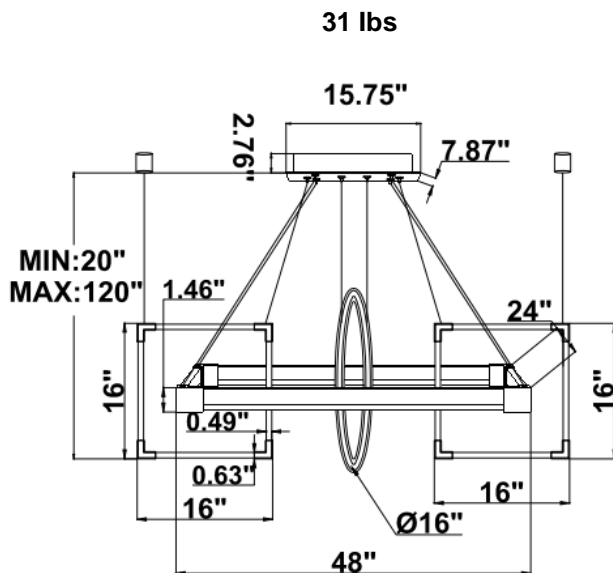

**DIMENSIONS & WEIGHTS:** Canopy Size for ZigBee & DMX: 15.75" x 2.76"

15.57" = 16" / 23.62" = 24" / 31.5" = 32" / 39.37" = 40" / 47.24" = 48" / 59.06" = 60" / 70.87" = 72"

**SB-J04A**

**SB-J04B**

**PHOTOMETRIC: Test report for single square, rectangular and circular rings**