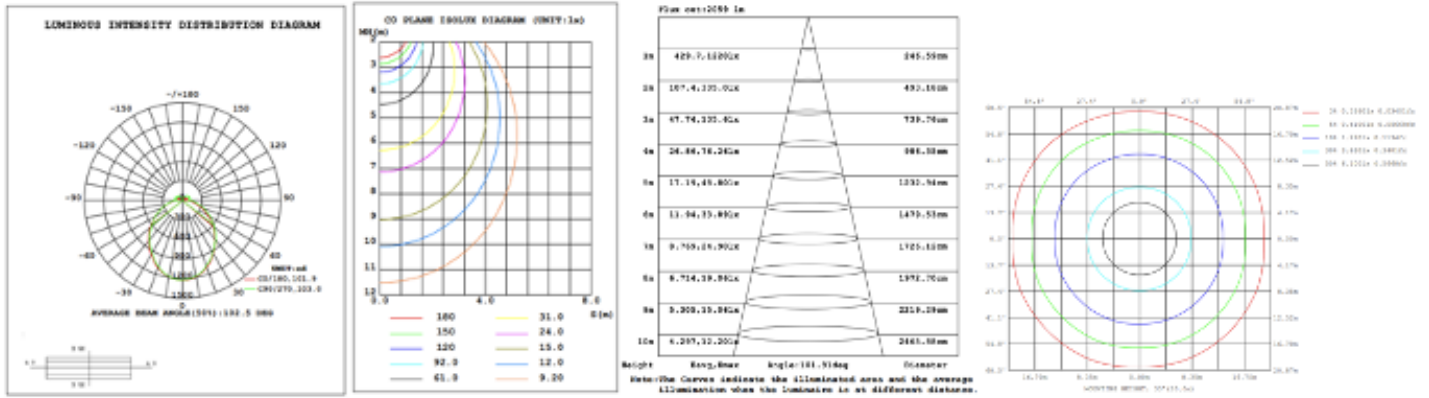

24" X 48" Rectangular 60W @ 4000K