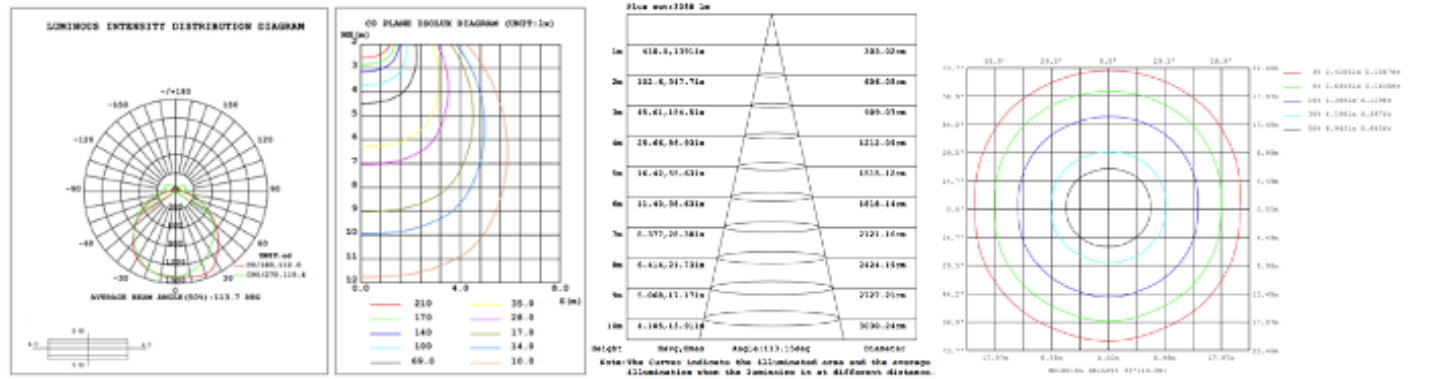

**DIMENSIONS & WEIGHTS:** Canopy Size for ZigBee & DMX: 15.75" x 2.76"

15.57" = 16" / 23.62" = 24" / 31.5" = 32" / 39.37" = 40" / 47.24" = 48" / 59.06" = 60" / 70.87" = 72"

**SB-J04A**

**SB-J04B**

**PHOTOMETRIC: Test report for single square, rectangular and circular rings**

**16" Circular light 20W @ 4000K**

**24" Circular light 30W @ 4000K**

**24" X 48" Rectangular 60W @ 4000K**

**30" X 60" Rectangular 70W @ 4000K**

**SB-J01A40W Square 32"X32" 40W @ 4000K**