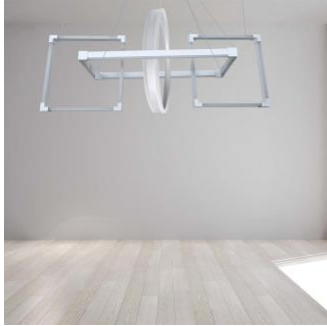

## PRODUCT DESCRIPTION

**Arlberg Geometric** size ranges from 24" to 72", custom configurations of squares and rectangles made of an extruded aluminum frame and uniformly backlit acrylic lens, over 6,500 color finishes and suspension cable lengths are available. 3000K/3500K/4000K selectable by switch. RGBW and CCT tunable / dimmable using remote, DMX, App and Google Alexa

## FEATURES

- 5-year limited warranty.
- Ships assembled.
- Direct Illumination.
- Extruded aluminum housing up to 72".
- Fixture lumens per watt ratio up to 87 LPW.