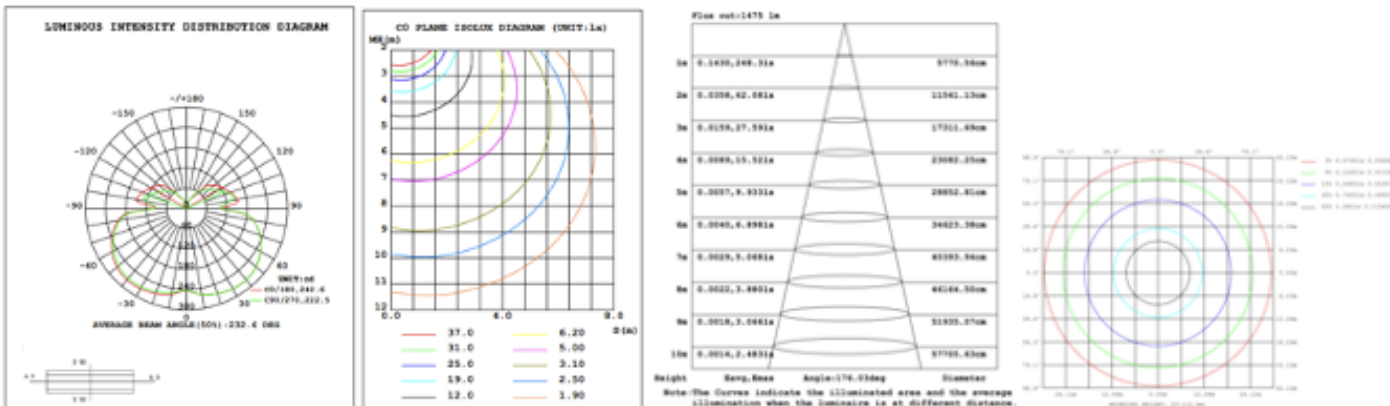

24" Circular light 30W @ 4000K