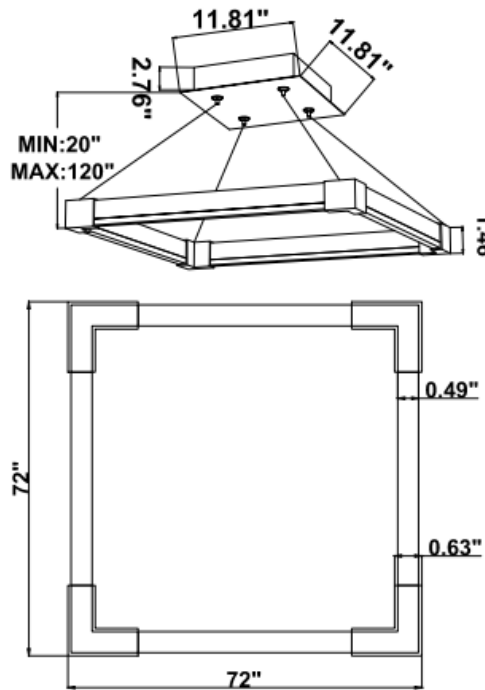

DIMENSIONS & WEIGHTS: Canopy Size for ZigBee & DMX: 15.75" x 2.76"

15.57" = 16" / 23.62" = 24" / 31.5" = 32" / 39.37" = 40" / 47.24" = 48" / 59.06" = 60" / 70.87" = 72"

SB-J01A

14 lbs

15 lbs

16 lbs

17 lbs

18 lbs

15 lbs

16 lbs

17 lbs

18 lbs

PHOTOMETRIC:

SB-J01A40W 32"X32" 40W @ 4000K

SB-J01A50W 40" X 40" 50W @ 4000K

SB-J01A60W 48" X 48" 60W @ 4000K