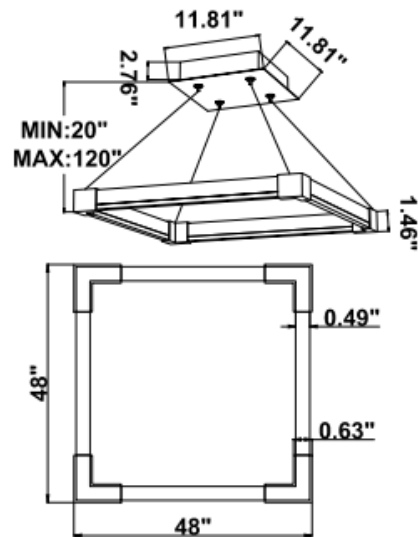

DIMENSIONS & WEIGHTS: Canopy Size for ZigBee & DMX: 15.75" x 2.76"

15.57" = 16" / 23.62" = 24" / 31.5" = 32" / 39.37" = 40" / 47.24" = 48" / 59.06" = 60" / 70.87" = 72"

SB-J01A

14 lbs

15 lbs

16 lbs

17 lbs

18 lbs