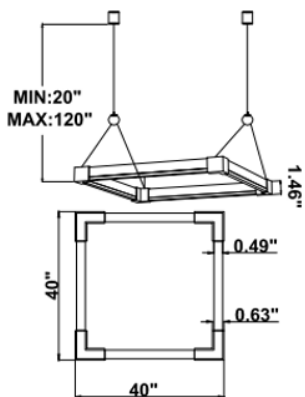

DIMENSIONS & WEIGHTS: Canopy Size for ZigBee & DMX: 15.75" x 2.76"

15.57" = 16" / 23.62" = 24" / 31.5" = 32" / 39.37" = 40" / 47.24" = 48" / 59.06" = 60" / 70.87" = 72"

SB-J01A

14 lbs

15 lbs

16 lbs

17 lbs

18 lbs

SB-J01J

14 lbs

15 lbs

16 lbs

17 lbs

18 lbs

SB-J01R

14 lbs

15 lbs

16 lbs

17 lbs

18 lbs

PHOTOMETRIC:

SB-J01A40W 32"X32" 40W @ 4000K

SB-J01A50W 40" X 40" 50W @ 4000K

SB-J01A60W 48" X 48" 60W @ 4000K