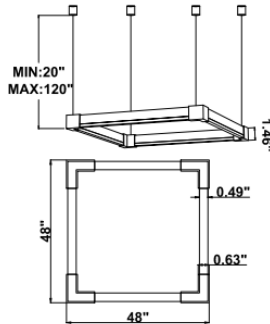

DIMENSIONS & WEIGHTS: Canopy Size for ZigBee & DMX: 15.75" x 2.76"

15.57" = 16" / 23.62" = 24" / 31.5" = 32" / 39.37" = 40" / 47.24" = 48" / 59.06" = 60" / 70.87" = 72"

SB-J01A

14 lbs

15 lbs

16 lbs

17 lbs

18 lbs

SB-J01J

14 lbs

15 lbs

16 lbs

17 lbs

18 lbs

SB-J01R

14 lbs

15 lbs

16 lbs

17 lbs

18 lbs

PHOTOMETRIC:

SB-J01A40W 32"X32" 40W @ 4000K

SB-J01A50W 40" X 40" 50W @ 4000K

SB-J01A60W 48" X 48" 60W @ 4000K