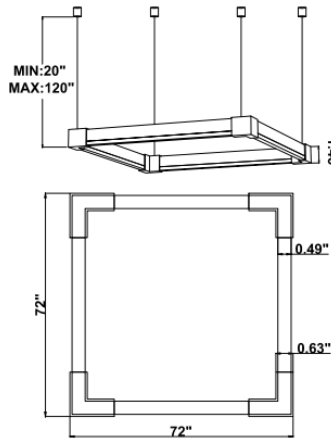

DIMENSIONS & WEIGHTS: Canopy Size for ZigBee & DMX: 15.75" x 2.76"

15.57" = 16" / 23.62" = 24" / 31.5" = 32" / 39.37" = 40" / 47.24" = 48" / 59.06" = 60" / 70.87" = 72"

SB-J01A

14 lbs

15 lbs

16 lbs

17 lbs

18 lbs

SB-J01J

14 lbs

15 lbs

16 lbs

17 lbs

18 lbs

SB-J01R

14 lbs

15 lbs

16 lbs

17 lbs

18 lbs

PHOTOMETRIC:

SB-J01A40W 32"X32" 40W @ 4000K

SB-J01A50W 40" X 40" 50W @ 4000K

SB-J01A60W 48" X 48" 60W @ 4000K