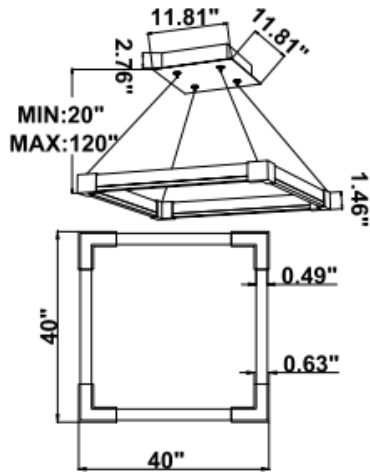

DIMENSIONS & WEIGHTS: Canopy Size for ZigBee & DMX: 15.75" x 2.76"

15.57" = 16" / 23.62" = 24" / 31.5" = 32" / 39.37" = 40" / 47.24" = 48" / 59.06" = 60" / 70.87" = 72"

SB-J01A

14 lbs

15 lbs

16 lbs

17 lbs

18 lbs

15 lbs

16 lbs

17 lbs

18 lbs

PHOTOMETRIC:

SB-J01A40W 32"X32" 40W @ 4000K

SB-J01A50W 40" X 40" 50W @ 4000K

SB-J01A60W 48" X 48" 60W @ 4000K