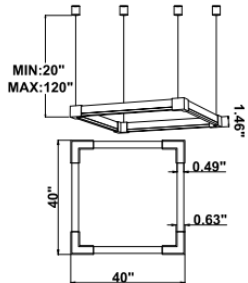

SB-J01J

14 lbs

15 lbs

16 lbs

17 lbs

18 lbs

SB-J01R

14 lbs

15 lbs

16 lbs