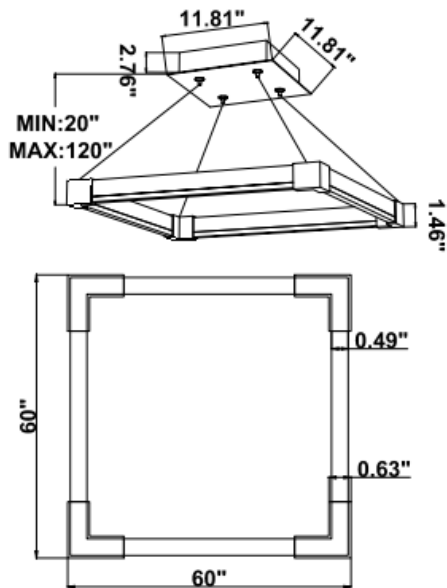

DIMENSIONS & WEIGHTS: Canopy Size for ZigBee & DMX: 15.75" x 2.76"

15.57" = 16" / 23.62" = 24" / 31.5" = 32" / 39.37" = 40" / 47.24" = 48" / 59.06" = 60" / 70.87" = 72"

SB-J01A

14 lbs

15 lbs

16 lbs

17 lbs

18 lbs

15 lbs

16 lbs

17 lbs

18 lbs

PHOTOMETRIC:

SB-J01A40W 32"X32" 40W @ 4000K

SB-J01A50W 40" X 40" 50W @ 4000K

SB-J01A60W 48" X 48" 60W @ 4000K