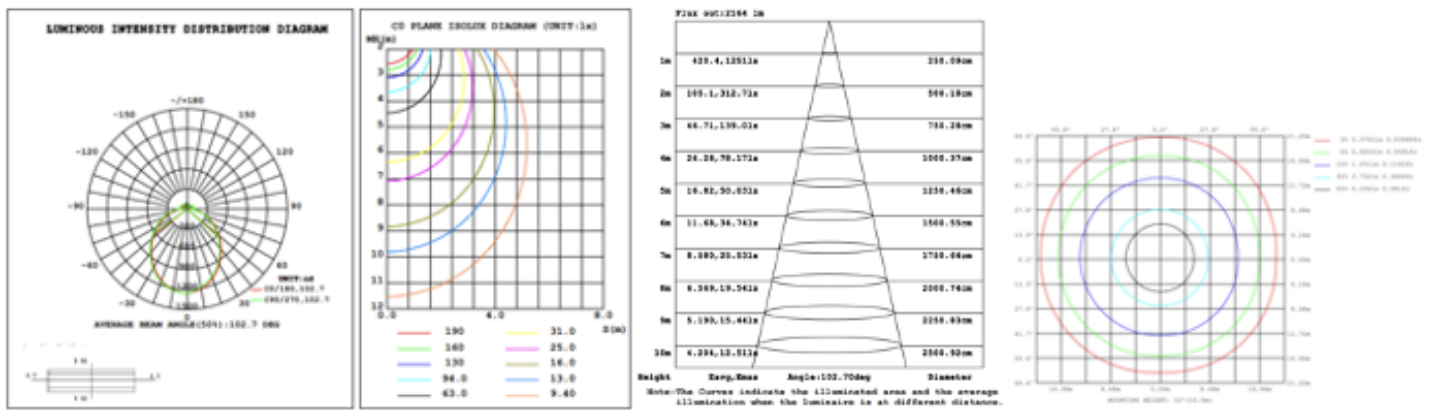

15 lbs

16 lbs

17 lbs

18 lbs

PHOTOMETRIC:

SB-J01A40W 32"X32" 40W @ 4000K

SB-J01A50W 40" X 40" 50W @ 4000K

SB-J01A60W 48" X 48" 60W @ 4000K