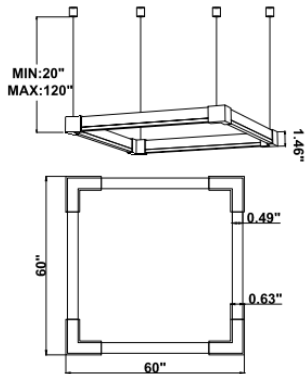

DIMENSIONS & WEIGHTS: Canopy Size for ZigBee & DMX: 15.75" x 2.76"

15.57" = 16" / 23.62" = 24" / 31.5" = 32" / 39.37" = 40" / 47.24" = 48" / 59.06" = 60" / 70.87" = 72"

SB-J01A

14 lbs

15 lbs

16 lbs

17 lbs

18 lbs

SB-J01J

14 lbs

15 lbs

16 lbs

17 lbs

18 lbs

SB-J01R

14 lbs

15 lbs

16 lbs

17 lbs

18 lbs

PHOTOMETRIC:

SB-J01A40W 32"X32" 40W @ 4000K

SB-J01A50W 40" X 40" 50W @ 4000K

SB-J01A60W 48" X 48" 60W @ 4000K