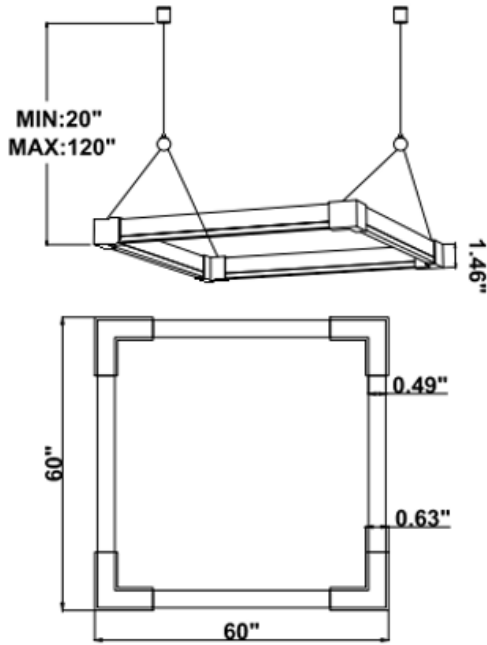

DIMENSIONS & WEIGHTS: Canopy Size for ZigBee & DMX: 15.75" x 2.76"

15.57" = 16" / 23.62" = 24" / 31.5" = 32" / 39.37" = 40" / 47.24" = 48" / 59.06" = 60" / 70.87" = 72"

SB-J01A

14 lbs

15 lbs

16 lbs

17 lbs

18 lbs

SB-J01J

14 lbs

15 lbs

16 lbs

17 lbs

18 lbs

SB-J01R

14 lbs

15 lbs

16 lbs

17 lbs

18 lbs

PHOTOMETRIC:

SB-J01A40W 32"X32" 40W @ 4000K

SB-J01A50W 40" X 40" 50W @ 4000K

SB-J01A60W 48" X 48" 60W @ 4000K