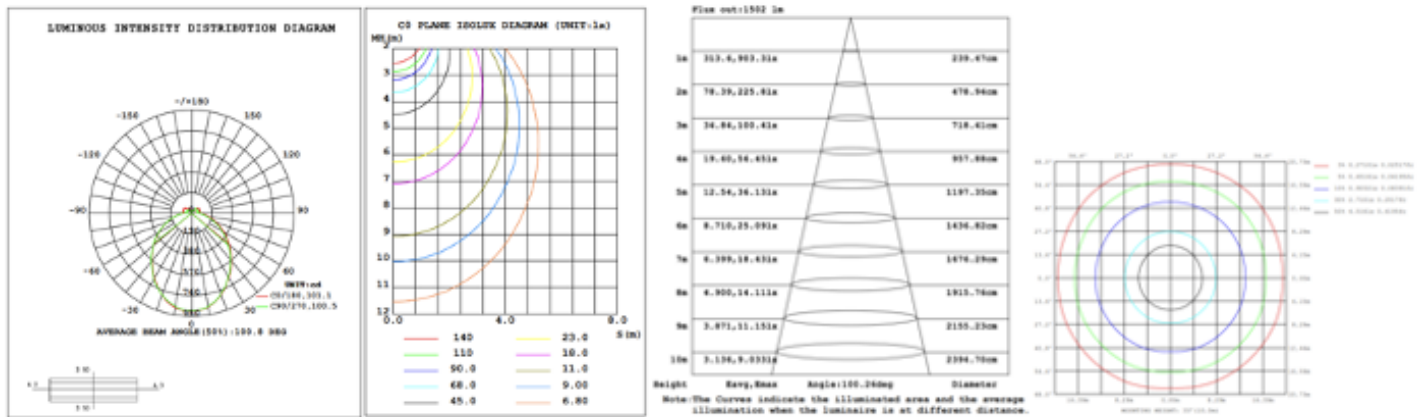

15 lbs

16 lbs

17 lbs

18 lbs

PHOTOMETRIC:

SB-J01A40W 32"X32" 40W @ 4000K

SB-J01A50W 40" X 40" 50W @ 4000K

SB-J01A60W 48" X 48" 60W @ 4000K