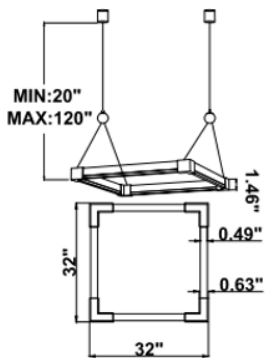

DIMENSIONS & WEIGHTS: Canopy Size for ZigBee & DMX: 15.75" x 2.76"

15.57" = 16" / 23.62" = 24" / 31.5" = 32" / 39.37" = 40" / 47.24" = 48" / 59.06" = 60" / 70.87" = 72"

SB-J01A

14 lbs

15 lbs

16 lbs

17 lbs

18 lbs

SB-J01J

14 lbs

15 lbs

16 lbs

17 lbs

18 lbs

SB-J01R

14 lbs

15 lbs

16 lbs

17 lbs

18 lbs

PHOTOMETRIC:

SB-J01A40W 32"X32" 40W @ 4000K

SB-J01A50W 40" X 40" 50W @ 4000K

SB-J01A60W 48" X 48" 60W @ 4000K