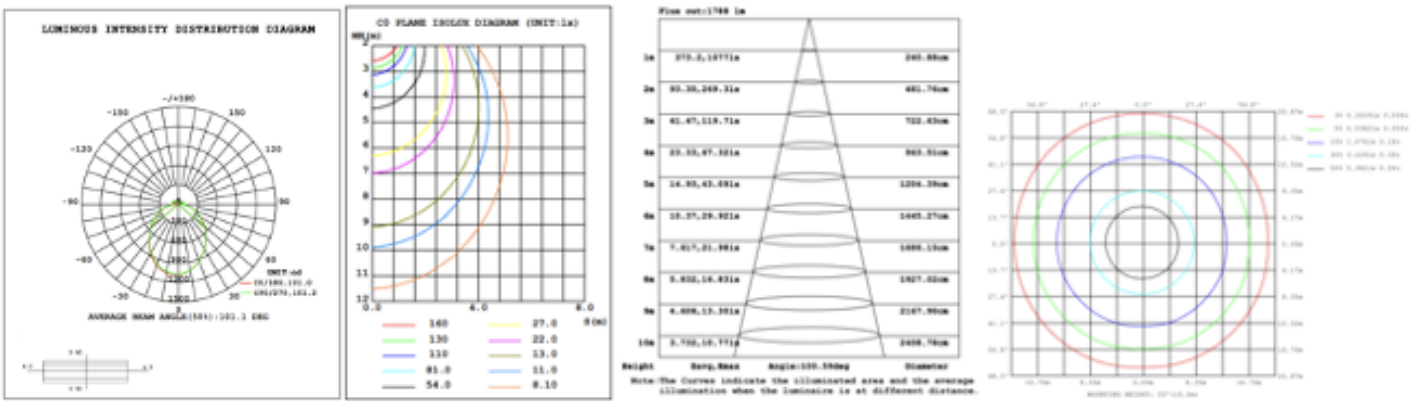

15 lbs

16 lbs

17 lbs

18 lbs

PHOTOMETRIC:

SB-J01A40W 32"X32" 40W @ 4000K

SB-J01A50W 40" X 40" 50W @ 4000K

SB-J01A60W 48" X 48" 60W @ 4000K