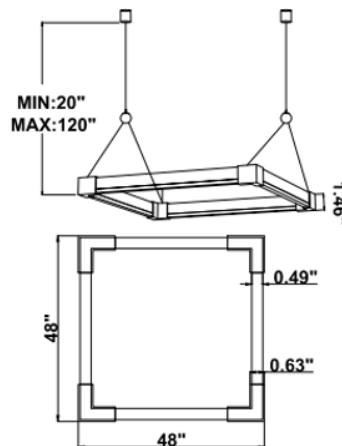

DIMENSIONS & WEIGHTS: Canopy Size for ZigBee & DMX: 15.75" x 2.76"

15.57" = 16" / 23.62" = 24" / 31.5" = 32" / 39.37" = 40" / 47.24" = 48" / 59.06" = 60" / 70.87" = 72"

SB-J01A

14 lbs

15 lbs

16 lbs

17 lbs

18 lbs

SB-J01J

14 lbs

15 lbs

16 lbs

17 lbs

18 lbs

SB-J01R

14 lbs

15 lbs

16 lbs

17 lbs

18 lbs

PHOTOMETRIC:

SB-J01A40W 32"X32" 40W @ 4000K

SB-J01A50W 40" X 40" 50W @ 4000K

SB-J01A60W 48" X 48" 60W @ 4000K