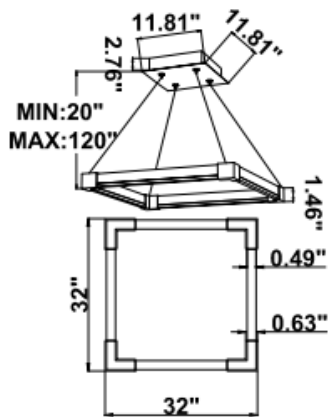

DIMENSIONS & WEIGHTS: Canopy Size for ZigBee & DMX: 15.75" x 2.76"

15.57" = 16" / 23.62" = 24" / 31.5" = 32" / 39.37" = 40" / 47.24" = 48" / 59.06" = 60" / 70.87" = 72"

SB-J01A

14 lbs

15 lbs

16 lbs

17 lbs

18 lbs