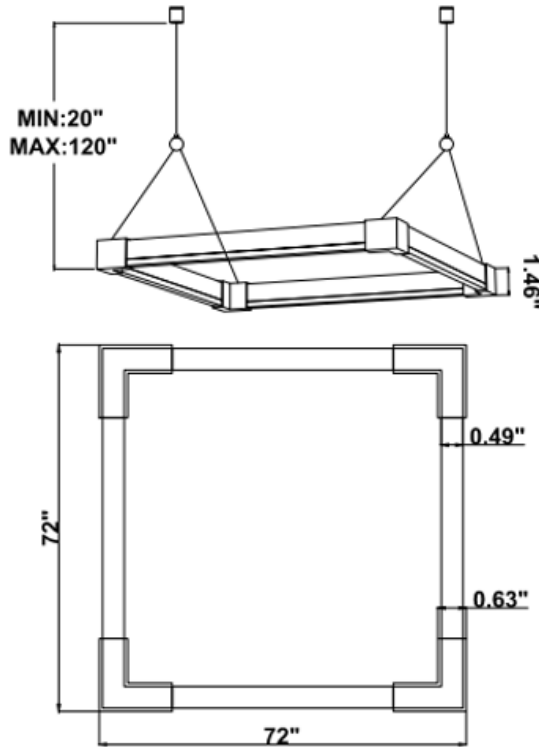

DIMENSIONS & WEIGHTS: Canopy Size for ZigBee & DMX: 15.75" x 2.76"

15.57" = 16" / 23.62" = 24" / 31.5" = 32" / 39.37" = 40" / 47.24" = 48" / 59.06" = 60" / 70.87" = 72"

SB-J01A

14 lbs

15 lbs

16 lbs

17 lbs

18 lbs

15 lbs

16 lbs

17 lbs

18 lbs

PHOTOMETRIC:

SB-J01A40W 32"X32" 40W @ 4000K

SB-J01A50W 40" X 40" 50W @ 4000K

SB-J01A60W 48" X 48" 60W @ 4000K