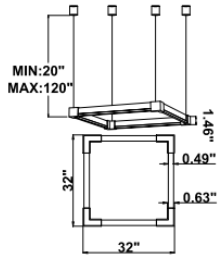

DIMENSIONS & WEIGHTS: Canopy Size for ZigBee & DMX: 15.75" x 2.76"

15.57" = 16" / 23.62" = 24" / 31.5" = 32" / 39.37" = 40" / 47.24" = 48" / 59.06" = 60" / 70.87" = 72"

SB-J01A

14 lbs

15 lbs

16 lbs

17 lbs

18 lbs

SB-J01J

14 lbs

15 lbs

16 lbs

17 lbs

18 lbs

SB-J01R

14 lbs