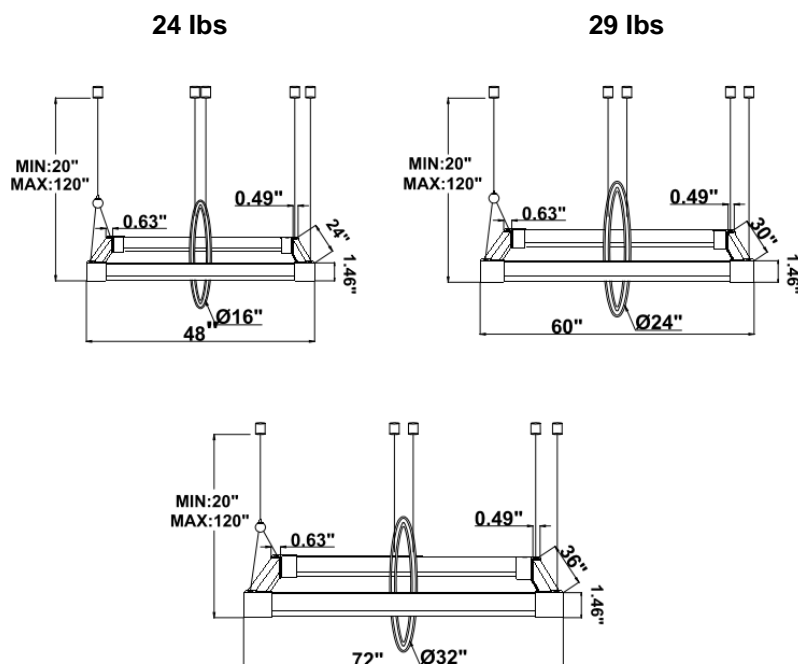

DIMENSIONS & WEIGHTS: Canopy Size for ZigBee & DMX: 15.75" x 2.76"

15.57" = 16" / 23.62" = 24" / 31.5" = 32" / 39.37" = 40" / 47.24" = 48" / 59.06" = 60" / 70.87" = 72"

SB-J02K

PHOTOMETRIC: Test report for single rectangular and circular light