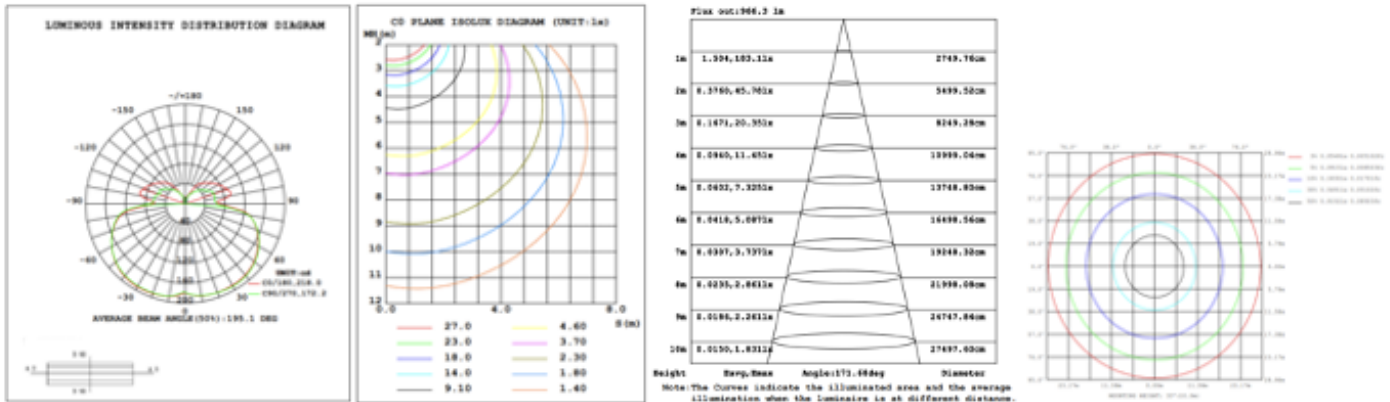

PHOTOMETRIC: Test report for single rectangular and circular light

16" Circular light 20W @ 4000K