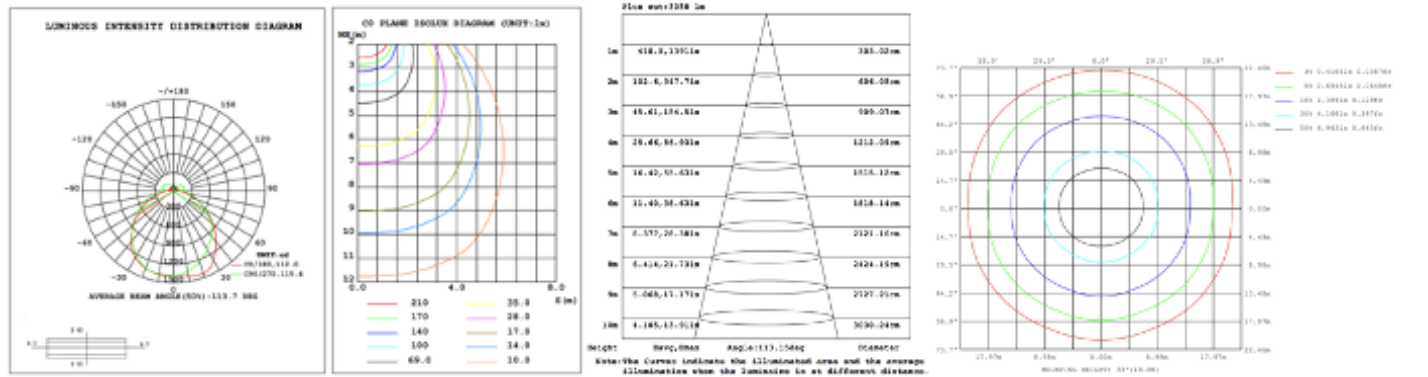

30" X 60" Rectangular light 70W @ 4000K