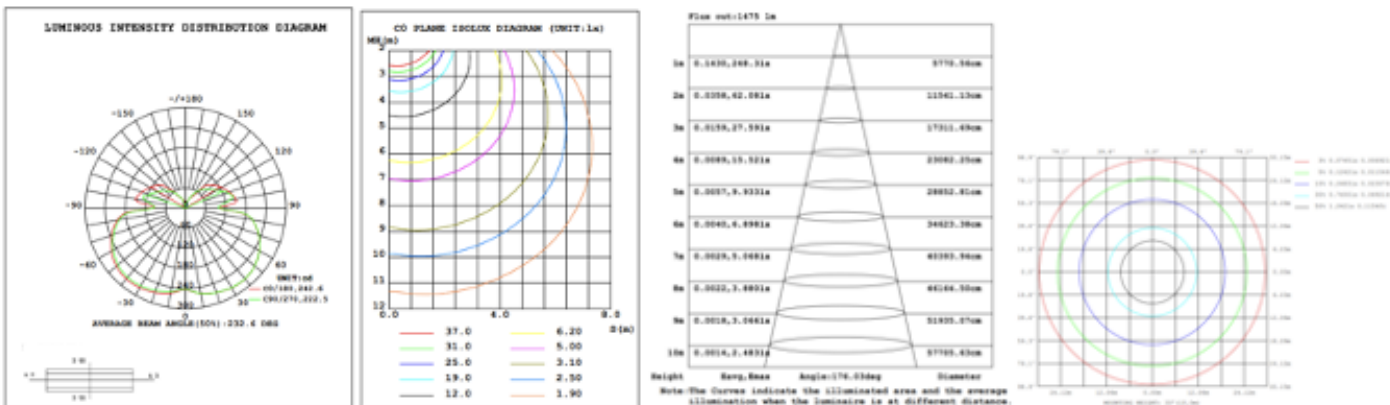

24" Circular light 30W @ 4000K