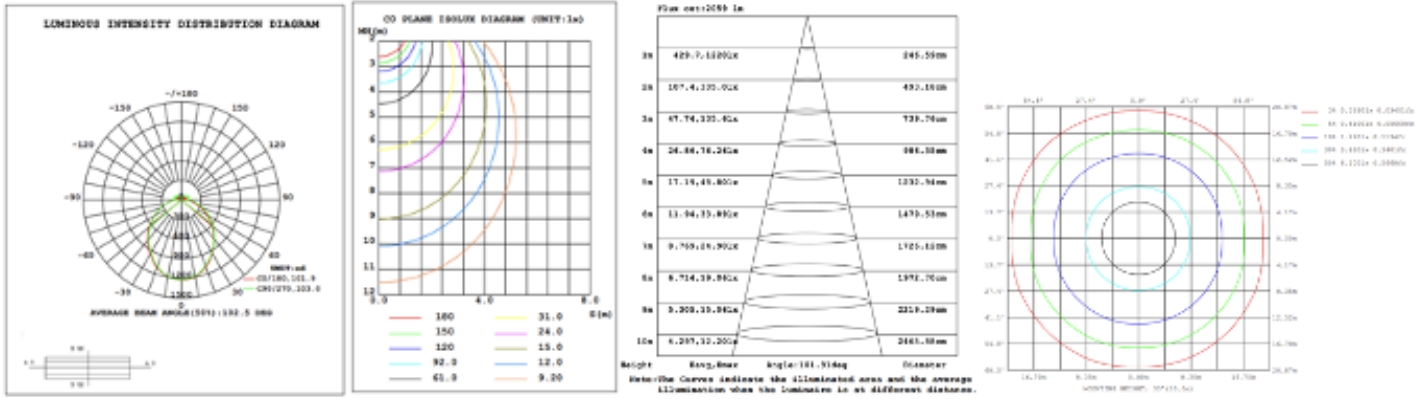

24" X 48" Rectangular light 60W @ 4000K