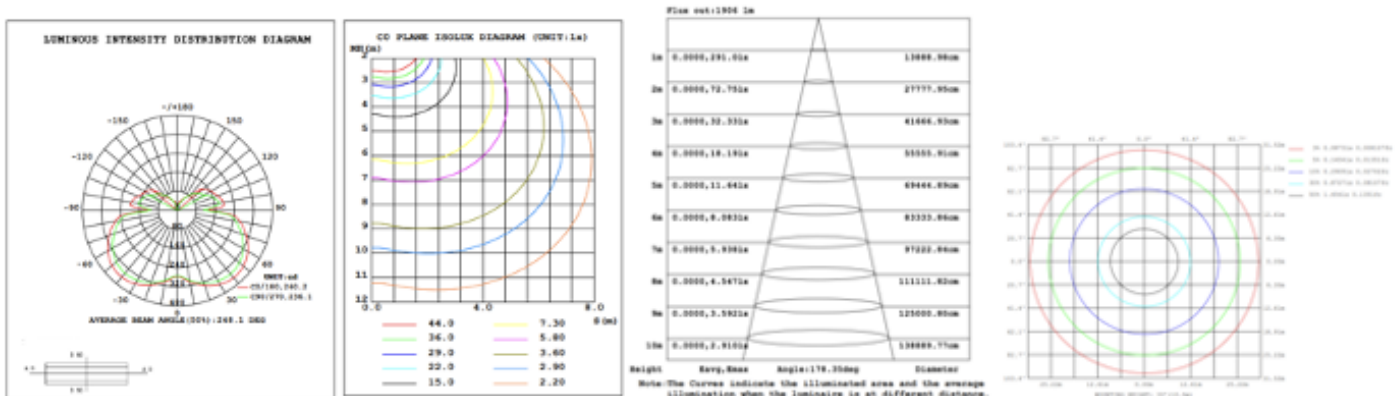

32" Circular light 40W @ 4000K