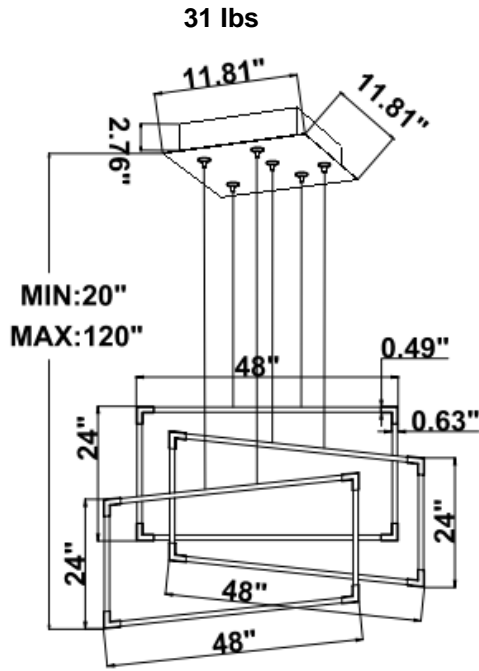

Arlberg 10

PRODUCT DESCRIPTION

Arlberg Geometric size ranges from 24" to 72", custom configurations of squares and rectangles made of an extruded aluminum frame and uniformly backlit acrylic lens, over 6,500 color finishes and suspension cable lengths are available. 3000K/3500K/4000K selectable by switch. RGBW and CCT tunable / dimmable using remote, DMX, App and Google Alexa

PARTS PACKED WITH STANDARD FIXTURE

- Plastic Anchors, Screws, Wire Connectors
- CCT Selector Switch

MODEL INFORMATION:

Example: SB-J03E120WSB

Products Series	Wattage/Size	Options	RGBW/CCT Select Only	Profile Finishes	Aircraft Cable	
*SB-J03E SB-J03H	*120W=16"X32"+16"X32"+16"X32" 180W=24"X48"+24"X48"+24"X48" 200W=30"X60"+30"x60"+30"X60" 240W=36"X72"+36"X72"+36"X72"	*S=1-10V dimming, CRI 90 3000K/3500K/4000K Color Selectable (Standard), 4000K factory color default set	T=3K-4K Tunable White	*B=Black Jack	*Blank=10' foot 120" (Standard)	
		L=ELV/Triac dimming with 3000K/3500K/4000K Color Selectable	R4=RGB+4000K (standard)	S=Platinum Silver	5'=5 foot 60"	
		D=DMX	R3=RGB+3000K	W=Gloss White	15'=15 foot 180"	
		Z=ZigBee		O=Oil Rubbed Bronze	20'=20 foot 240"	
		DMX for RGBW and Tunable White, control by Wall Switch or DMX control system.	Do not select this column if selected "S"	Full Color Name or RAL number for Custom Colors, select from Color Collections		
		ZigBee for RGBW and CCT tunable / dimmable using remote, DMX, App and Google Alexa.				
					25'=25 foot 300"	

DIMENSIONS & WEIGHTS: Canopy Size for ZigBee & DMX: 15.75" x 2.76"

15.57" = 16" / 23.62" = 24" / 31.5" = 32" / 39.37" = 40" / 47.24" = 48" / 59.06" = 60" / 70.87" = 72"

SB-J03E

SB-J03H

26 lbs

31 lbs

35 lbs

39 lbs

PHOTOMETRIC: Test report for single rectangular only

SB-J01B40W 16"X32" 40W @ 4000K

SB-J01B50W 20"X40" 50W @ 4000K

SB-J01B60W 24"X48" 60W @ 4000K

SB-J01B70W 30"X60" 70W @ 4000K

SB-J01B80W 36"X72" 80W @ 4000K