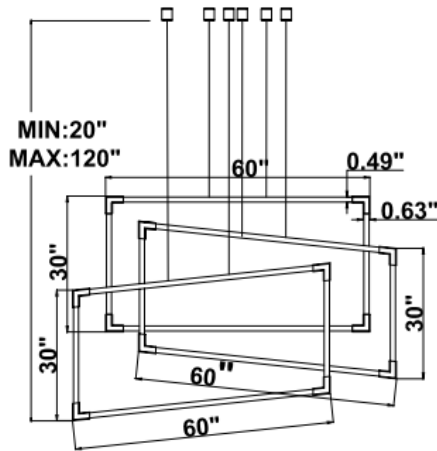

Arlberg 10

PRODUCT DESCRIPTION

Arlberg Geometric size ranges from 24" to 72", custom configurations of squares and rectangles made of an extruded aluminum frame and uniformly backlit acrylic lens, over 6,500 color finishes and suspension cable lengths are available. 3000K/3500K/4000K selectable by switch. RGBW and CCT tunable / dimmable using remote, DMX, App and Google Alexa

PARTS PACKED WITH STANDARD FIXTURE

- Plastic Anchors, Screws, Wire Connectors
- CCT Selector Switch

MODEL INFORMATION:

Example: SB-J03E120WSB

Products Series	Wattage/Size	Options	RGBW/CCT Select Only	Profile Finishes	Aircraft Cable	
*SB-J03E SB-J03H	*120W=16"X32"+16"X32"+16"X32" 180W=24"X48"+24"X48"+24"X48" 200W=30"X60"+30"x60"+30"X60" 240W=36"X72"+36"X72"+36"X72"	*S=1-10V dimming, CRI 90 3000K/3500K/4000K Color Selectable (Standard), 4000K factory color default set	T=3K-4K Tunable White	*B=Black Jack	*Blank=10' foot 120" (Standard)	
		L=ELV/Triac dimming with 3000K/3500K/4000K Color Selectable	R4=RGB+4000K (standard)	S=Platinum Silver	5'=5 foot 60"	
		D=DMX	R3=RGB+3000K	W=Gloss White	15'=15 foot 180"	
		Z=ZigBee		O=Oil Rubbed Bronze	20'=20 foot 240"	
		DMX for RGBW and Tunable White, control by Wall Switch or DMX control system.	Do not select this column if selected "S"	Full Color Name or RAL number for Custom Colors, select from Color Collections		
		ZigBee for RGBW and CCT tunable / dimmable using remote, DMX, App and Google Alexa.				
					25'=25 foot 300"	

DIMENSIONS & WEIGHTS: Canopy Size for ZigBee & DMX: 15.75" x 2.76"

15.57" = 16" / 23.62" = 24" / 31.5" = 32" / 39.37" = 40" / 47.24" = 48" / 59.06" = 60" / 70.87" = 72"

SB-J03E

SB-J03H

26 lbs

31 lbs

35 lbs

39 lbs

PHOTOMETRIC: Test report for single rectangular only

SB-J01B40W 16"X32" 40W @ 4000K

SB-J01B50W 20"X40" 50W @ 4000K

SB-J01B60W 24"X48" 60W @ 4000K

SB-J01B70W 30"X60" 70W @ 4000K

SB-J01B80W 36"X72" 80W @ 4000K