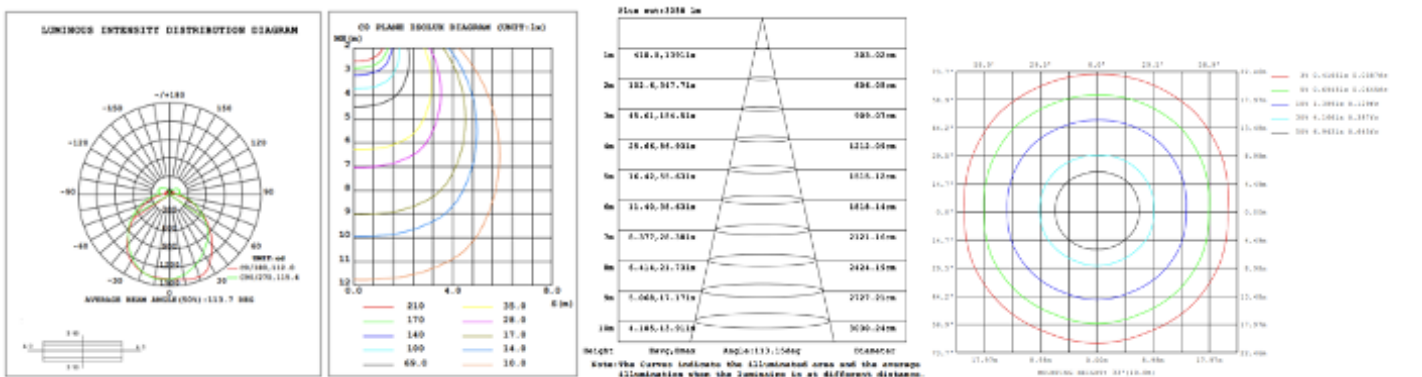

DIMENSIONS & WEIGHTS: Canopy Size for ZigBee & DMX: 15.75" x 2.76"

15.57" = 16" / 23.62" = 24" / 31.5" = 32" / 39.37" = 40" / 47.24" = 48" / 59.06" = 60" / 70.87" = 72"

SB-J03E

SB-J03H

26 lbs

31 lbs

35 lbs

39 lbs

PHOTOMETRIC: Test report for single rectangular only

SB-J01B40W 16"X32" 40W @ 4000K

SB-J01B50W 20"X40" 50W @ 4000K

SB-J01B60W 24"X48" 60W @ 4000K

SB-J01B70W 30"X60" 70W @ 4000K

SB-J01B80W 36"X72" 80W @ 4000K