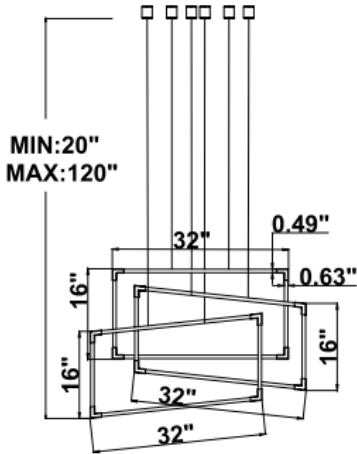

DIMENSIONS & WEIGHTS: Canopy Size for ZigBee & DMX: 15.75" x 2.76"

15.57" = 16" / 23.62" = 24" / 31.5" = 32" / 39.37" = 40" / 47.24" = 48" / 59.06" = 60" / 70.87" = 72"

SB-J03E

SB-J03H

26 lbs

31 lbs

35 lbs

39 lbs

PHOTOMETRIC: Test report for single rectangular only

SB-J01B40W 16"X32" 40W @ 4000K

SB-J01B50W 20"X40" 50W @ 4000K

SB-J01B60W 24"X48" 60W @ 4000K

SB-J01B70W 30"X60" 70W @ 4000K

SB-J01B80W 36"X72" 80W @ 4000K