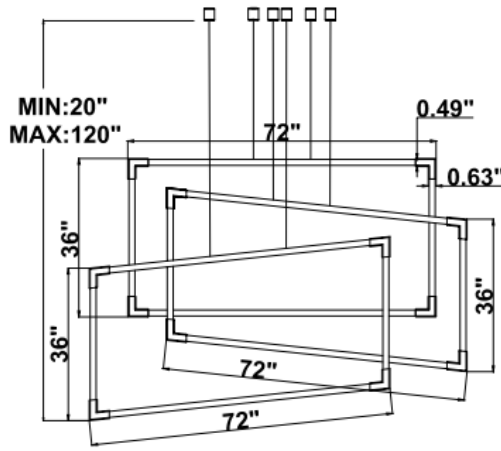

PARTS PACKED WITH STANDARD FIXTURE

- Plastic Anchors, Screws, Wire Connectors
- CCT Selector Switch

MODEL INFORMATION:

Example: SB-J03E120WSB

Products Series	Wattage/Size	Options	RGBW/CCT Select Only	Profile Finishes	Aircraft Cable	
*SB-J03E SB-J03H	*120W=16"X32"+16"X32"+16"X32" 180W=24"X48"+24"X48"+24"X48" 200W=30"X60"+30"x60"+30"X60" 240W=36"X72"+36"X72"+36"X72"	*S=1-10V dimming, CRI 90 3000K/3500K/4000K Color Selectable (Standard), 4000K factory color default set	T=3K-4K Tunable White	*B=Black Jack	*Blank=10' foot 120" (Standard)	
		L=ELV/Triac dimming with 3000K/3500K/4000K Color Selectable	R4=RGB+4000K (standard)	S=Platinum Silver	5'=5 foot 60"	
		D=DMX	R3=RGB+3000K	W=Gloss White	15'=15 foot 180"	
		Z=ZigBee		O=Oil Rubbed Bronze	20'=20 foot 240"	
		DMX for RGBW and Tunable White, control by Wall Switch or DMX control system.	Do not select this column if selected "S"	Full Color Name or RAL number for Custom Colors, select from Color Collections		
		ZigBee for RGBW and CCT tunable / dimmable using remote, DMX, App and Google Alexa.				
					25'=25 foot 300"	

DIMENSIONS & WEIGHTS: Canopy Size for ZigBee & DMX: 15.75" x 2.76"

15.57" = 16" / 23.62" = 24" / 31.5" = 32" / 39.37" = 40" / 47.24" = 48" / 59.06" = 60" / 70.87" = 72"

SB-J03E

SB-J03H

26 lbs

31 lbs

35 lbs

39 lbs

PHOTOMETRIC: Test report for single rectangular only

SB-J01B40W 16"X32" 40W @ 4000K

SB-J01B50W 20"X40" 50W @ 4000K

SB-J01B60W 24"X48" 60W @ 4000K

SB-J01B70W 30"X60" 70W @ 4000K

SB-J01B80W 36"X72" 80W @ 4000K