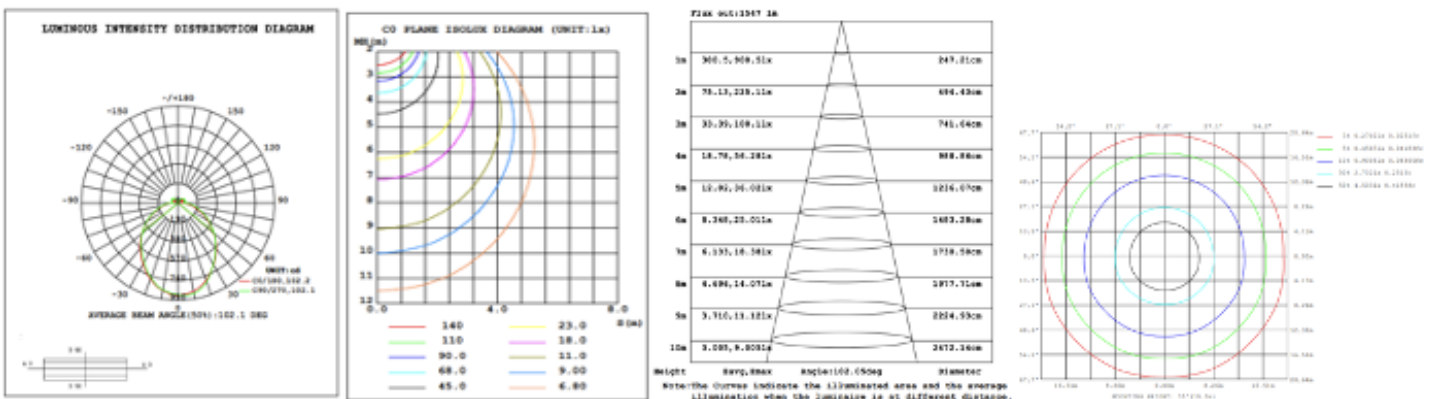

PHOTOMETRIC: Test report for single rectangular only

SB-J01B40W 16"X32" 40W @ 4000K