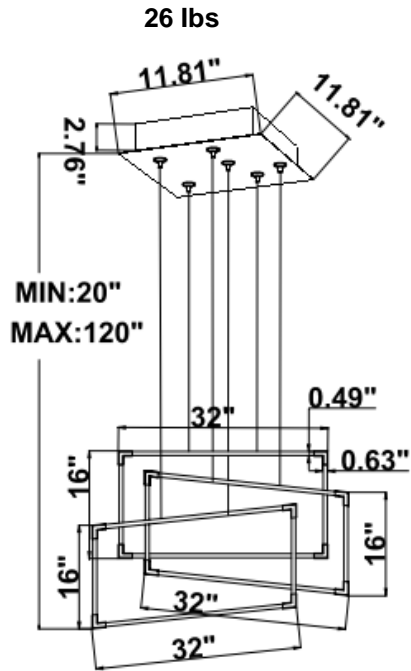

Arlberg 10

PRODUCT DESCRIPTION

Arlberg Geometric size ranges from 24" to 72", custom configurations of squares and rectangles made of an extruded aluminum frame and uniformly backlit acrylic lens, over 6,500 color finishes and suspension cable lengths are available. 3000K/3500K/4000K selectable by switch. RGBW and CCT tunable / dimmable using remote, DMX, App and Google Alexa

PARTS PACKED WITH STANDARD FIXTURE

- Plastic Anchors, Screws, Wire Connectors
- CCT Selector Switch

MODEL INFORMATION:

Example: SB-J03E120WSB

Products Series	Wattage/Size	Options	RGBW/CCT Select Only	Profile Finishes	Aircraft Cable	
*SB-J03E SB-J03H	*120W=16"X32"+16"X32"+16"X32" 180W=24"X48"+24"X48"+24"X48" 200W=30"X60"+30"x60"+30"X60" 240W=36"X72"+36"X72"+36"X72"	*S=1-10V dimming, CRI 90 3000K/3500K/4000K Color Selectable (Standard), 4000K factory color default set	T=3K-4K Tunable White	*B=Black Jack	*Blank=10' foot 120" (Standard)	
		L=ELV/Triac dimming with 3000K/3500K/4000K Color Selectable	R4=RGB+4000K (standard)	S=Platinum Silver	5'=5 foot 60"	
		D=DMX	R3=RGB+3000K	W=Gloss White	15'=15 foot 180"	
		Z=ZigBee		O=Oil Rubbed Bronze	20'=20 foot 240"	
		DMX for RGBW and Tunable White, control by Wall Switch or DMX control system.	Do not select this column if selected "S"	Full Color Name or RAL number for Custom Colors, select from Color Collections		
		ZigBee for RGBW and CCT tunable / dimmable using remote, DMX, App and Google Alexa.				
					25'=25 foot 300"	

DIMENSIONS & WEIGHTS: Canopy Size for ZigBee & DMX: 15.75" x 2.76"

15.57" = 16" / 23.62" = 24" / 31.5" = 32" / 39.37" = 40" / 47.24" = 48" / 59.06" = 60" / 70.87" = 72"

SB-J03E

SB-J03H

26 lbs

31 lbs

35 lbs

39 lbs

PHOTOMETRIC: Test report for single rectangular only

SB-J01B40W 16"X32" 40W @ 4000K

SB-J01B50W 20"X40" 50W @ 4000K

SB-J01B60W 24"X48" 60W @ 4000K

SB-J01B70W 30"X60" 70W @ 4000K

SB-J01B80W 36"X72" 80W @ 4000K