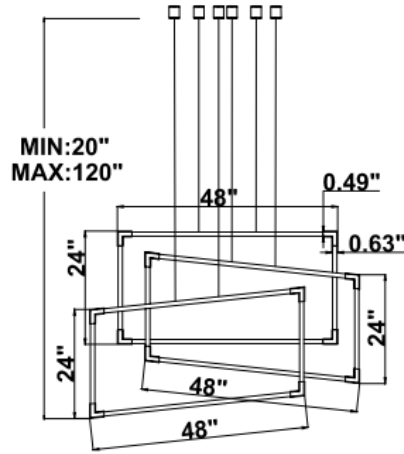

PARTS PACKED WITH STANDARD FIXTURE

- Plastic Anchors, Screws, Wire Connectors
- CCT Selector Switch

MODEL INFORMATION:

Example: SB-J03E120WSB

Products Series	Wattage/Size	Options	RGBW/CCT Select Only	Profile Finishes	Aircraft Cable	
*SB-J03E SB-J03H	*120W=16"X32"+16"X32"+16"X32" 180W=24"X48"+24"X48"+24"X48" 200W=30"X60"+30"x60"+30"X60" 240W=36"X72"+36"X72"+36"X72"	*S=1-10V dimming, CRI 90 3000K/3500K/4000K Color Selectable (Standard), 4000K factory color default set	T=3K-4K Tunable White	*B=Black Jack	*Blank=10' foot 120" (Standard)	
		L=ELV/Triac dimming with 3000K/3500K/4000K Color Selectable	R4=RGB+4000K (standard)	S=Platinum Silver	5'=5 foot 60"	
		D=DMX	R3=RGB+3000K	W=Gloss White	15'=15 foot 180"	
		Z=ZigBee		O=Oil Rubbed Bronze	20'=20 foot 240"	
		DMX for RGBW and Tunable White, control by Wall Switch or DMX control system.	Do not select this column if selected "S"	Full Color Name or RAL number for Custom Colors, select from Color Collections		
		ZigBee for RGBW and CCT tunable / dimmable using remote, DMX, App and Google Alexa.				
					25'=25 foot 300"	

DIMENSIONS & WEIGHTS: Canopy Size for ZigBee & DMX: 15.75" x 2.76"

15.57" = 16" / 23.62" = 24" / 31.5" = 32" / 39.37" = 40" / 47.24" = 48" / 59.06" = 60" / 70.87" = 72"

SB-J03E

SB-J03H

26 lbs

31 lbs

35 lbs

39 lbs

PHOTOMETRIC: Test report for single rectangular only

SB-J01B40W 16"X32" 40W @ 4000K

SB-J01B50W 20"X40" 50W @ 4000K

SB-J01B60W 24"X48" 60W @ 4000K

SB-J01B70W 30"X60" 70W @ 4000K

SB-J01B80W 36"X72" 80W @ 4000K