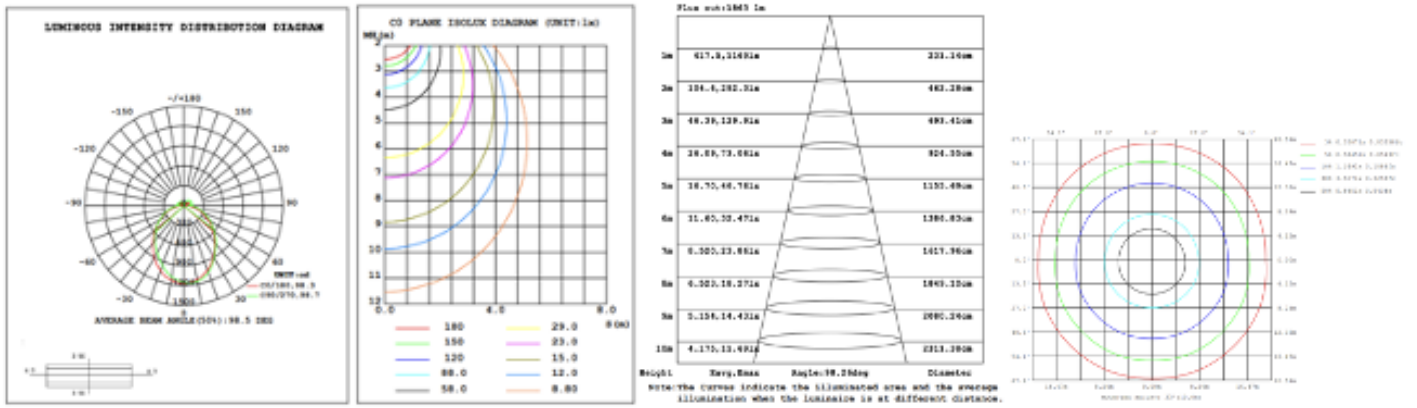

SB-J01B50W 20"X40" 50W @ 4000K