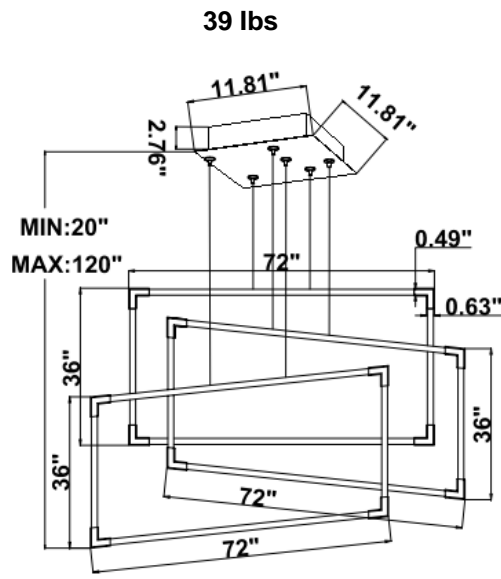

Arlberg 10

PRODUCT DESCRIPTION

Arlberg Geometric size ranges from 24" to 72", custom configurations of squares and rectangles made of an extruded aluminum frame and uniformly backlit acrylic lens, over 6,500 color finishes and suspension cable lengths are available. 3000K/3500K/4000K selectable by switch. RGBW and CCT tunable / dimmable using remote, DMX, App and Google Alexa

PARTS PACKED WITH STANDARD FIXTURE

- Plastic Anchors, Screws, Wire Connectors
- CCT Selector Switch

MODEL INFORMATION:

Example: SB-J03E120WSB

Products Series	Wattage/Size	Options	RGBW/CCT Select Only	Profile Finishes	Aircraft Cable	
*SB-J03E SB-J03H	*120W=16"X32"+16"X32"+16"X32" 180W=24"X48"+24"X48"+24"X48" 200W=30"X60"+30"x60"+30"X60" 240W=36"X72"+36"X72"+36"X72"	*S=1-10V dimming, CRI 90 3000K/3500K/4000K Color Selectable (Standard), 4000K factory color default set	T=3K-4K Tunable White	*B=Black Jack	*Blank=10' foot 120" (Standard)	
		L=ELV/Triac dimming with 3000K/3500K/4000K Color Selectable	R4=RGB+4000K (standard)	S=Platinum Silver	5'=5 foot 60"	
		D=DMX	R3=RGB+3000K	W=Gloss White	15'=15 foot 180"	
		Z=ZigBee		O=Oil Rubbed Bronze	20'=20 foot 240"	
		DMX for RGBW and Tunable White, control by Wall Switch or DMX control system.	Do not select this column if selected "S"	Full Color Name or RAL number for Custom Colors, select from Color Collections		
		ZigBee for RGBW and CCT tunable / dimmable using remote, DMX, App and Google Alexa.				
					25'=25 foot 300"	

DIMENSIONS & WEIGHTS: Canopy Size for ZigBee & DMX: 15.75" x 2.76"

15.57" = 16" / 23.62" = 24" / 31.5" = 32" / 39.37" = 40" / 47.24" = 48" / 59.06" = 60" / 70.87" = 72"

SB-J03E

SB-J03H

26 lbs

31 lbs

35 lbs

39 lbs