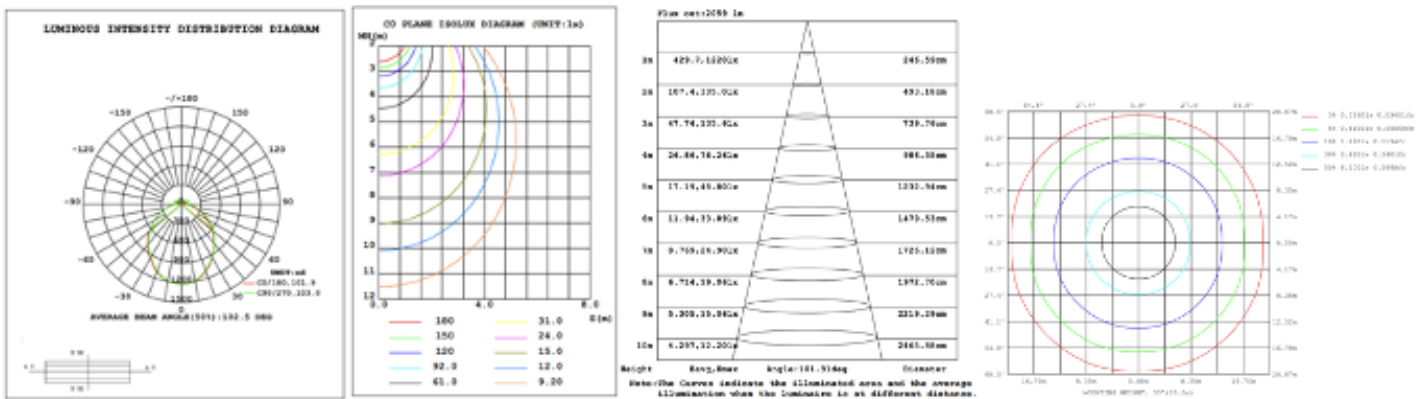

DIMENSIONS & WEIGHTS: Canopy Size for ZigBee & DMX: 15.75" x 2.76"

15.57" = 16" / 23.62" = 24" / 31.5" = 32" / 39.37" = 40" / 47.24" = 48" / 59.06" = 60" / 70.87" = 72"

SB-J03E

SB-J03H

26 lbs

31 lbs

35 lbs

39 lbs

PHOTOMETRIC: Test report for single rectangular only

SB-J01B40W 16"X32" 40W @ 4000K

SB-J01B50W 20"X40" 50W @ 4000K

SB-J01B60W 24"X48" 60W @ 4000K

SB-J01B70W 30"X60" 70W @ 4000K

SB-J01B80W 36"X72" 80W @ 4000K