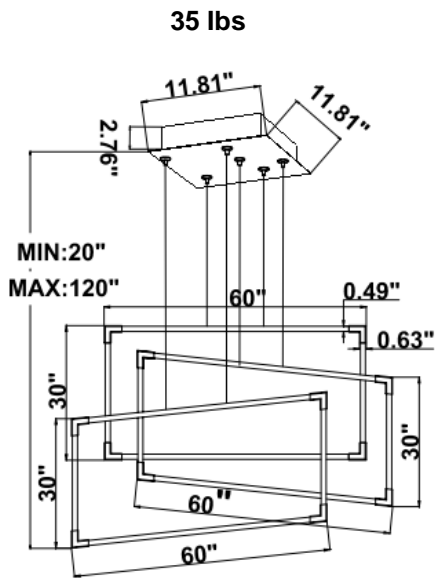

PARTS PACKED WITH STANDARD FIXTURE

- Plastic Anchors, Screws, Wire Connectors
- CCT Selector Switch

MODEL INFORMATION:

Example: SB-J03E120WSB

Products Series	Wattage/Size	Options	RGBW/CCT Select Only	Profile Finishes	Aircraft Cable	
*SB-J03E SB-J03H	*120W=16"X32"+16"X32"+16"X32" 180W=24"X48"+24"X48"+24"X48" 200W=30"X60"+30"x60"+30"X60" 240W=36"X72"+36"X72"+36"X72"	*S=1-10V dimming, CRI 90 3000K/3500K/4000K Color Selectable (Standard), 4000K factory color default set	T=3K-4K Tunable White	*B=Black Jack	*Blank=10' foot 120" (Standard)	
		L=ELV/Triac dimming with 3000K/3500K/4000K Color Selectable	R4=RGB+4000K (standard)	S=Platinum Silver	5'=5 foot 60"	
		D=DMX	R3=RGB+3000K	W=Gloss White	15'=15 foot 180"	
		Z=ZigBee		O=Oil Rubbed Bronze	20'=20 foot 240"	
		DMX for RGBW and Tunable White, control by Wall Switch or DMX control system.	Do not select this column if selected "S"	Full Color Name or RAL number for Custom Colors, select from Color Collections		
		ZigBee for RGBW and CCT tunable / dimmable using remote, DMX, App and Google Alexa.				
					25'=25 foot 300"	

DIMENSIONS & WEIGHTS: Canopy Size for ZigBee & DMX: 15.75" x 2.76"

15.57" = 16" / 23.62" = 24" / 31.5" = 32" / 39.37" = 40" / 47.24" = 48" / 59.06" = 60" / 70.87" = 72"

SB-J03E

SB-J03H

26 lbs

31 lbs

35 lbs

39 lbs

PHOTOMETRIC: Test report for single rectangular only

SB-J01B40W 16"X32" 40W @ 4000K

SB-J01B50W 20"X40" 50W @ 4000K

SB-J01B60W 24"X48" 60W @ 4000K

SB-J01B70W 30"X60" 70W @ 4000K

SB-J01B80W 36"X72" 80W @ 4000K