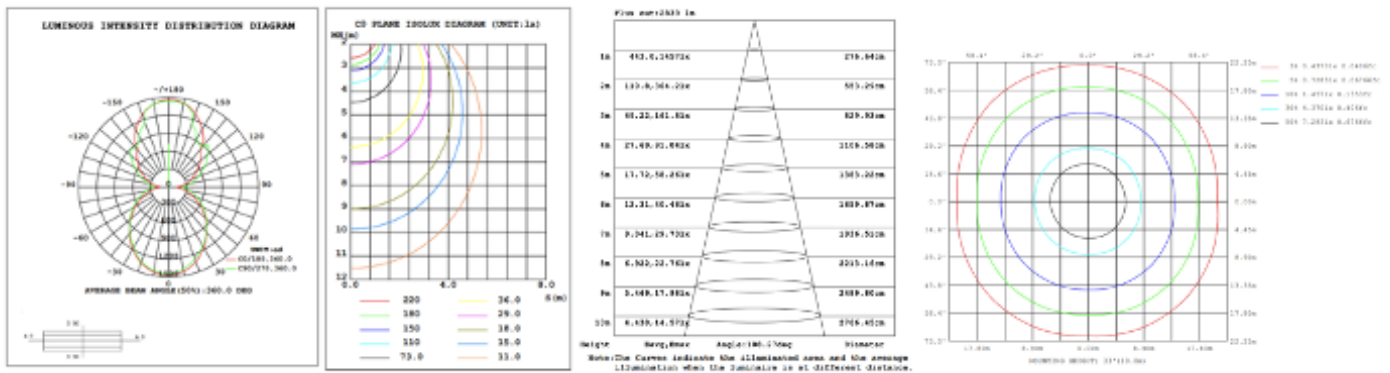

30" X 60" Rectangular light 140W @ 4000K