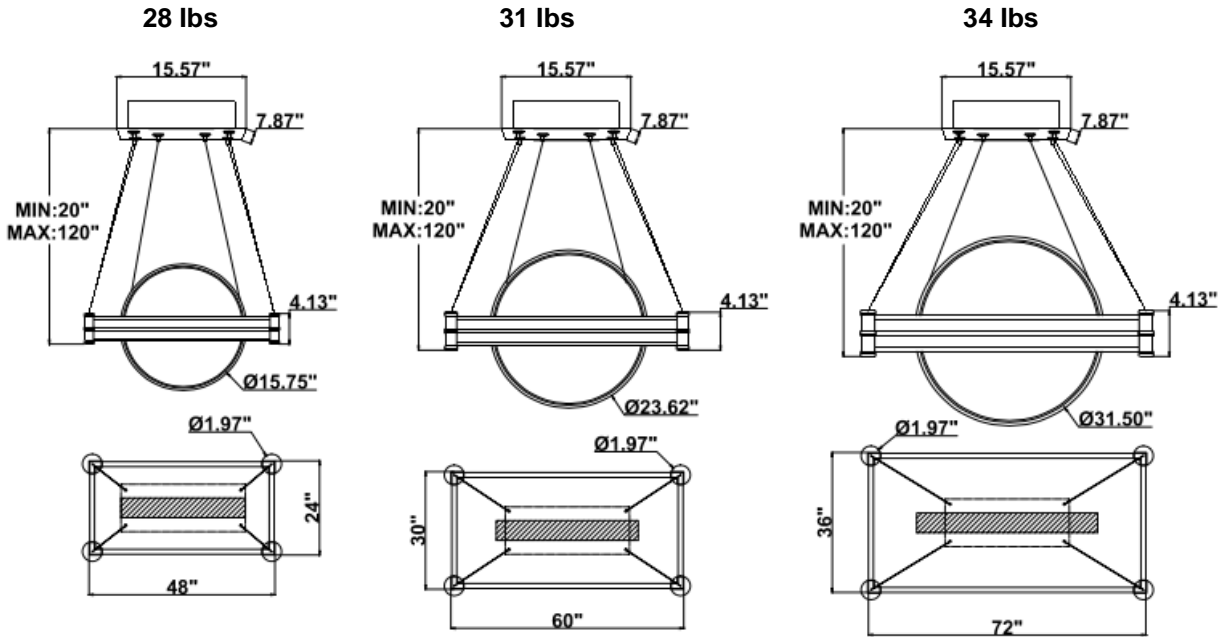

DIMENSIONS & WEIGHTS: Canopy Size for ZigBee & DMX: 15.75" x 2.76"

15.57" = 16" / 23.62" = 24" / 31.5" = 32" / 39.37" = 40" / 47.24" = 48" / 59.06" = 60" / 70.87" = 72"

SB-J020

SB-J02P

PHOTOMETRIC: Test report for single rectangular and circular light