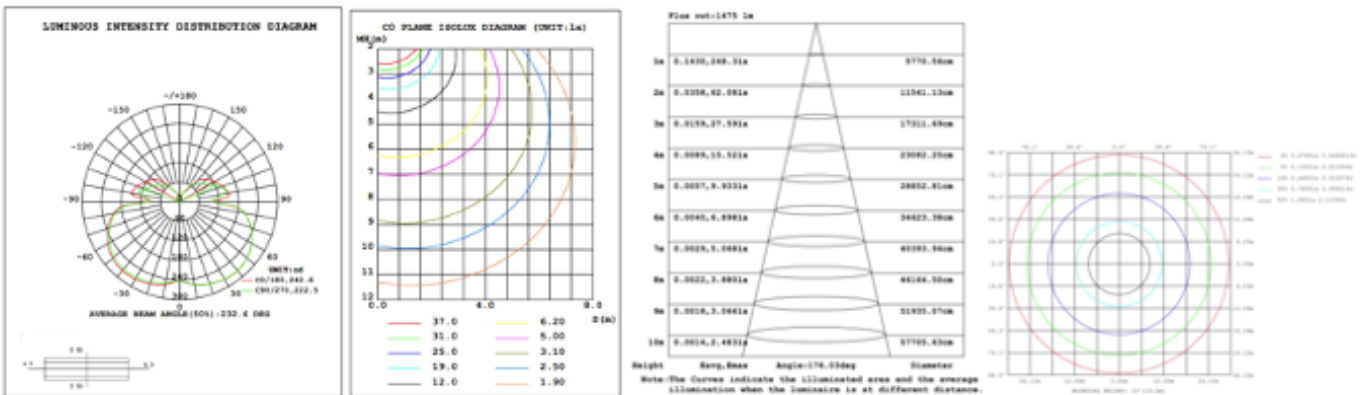

24" Circular light 30W @ 4000K