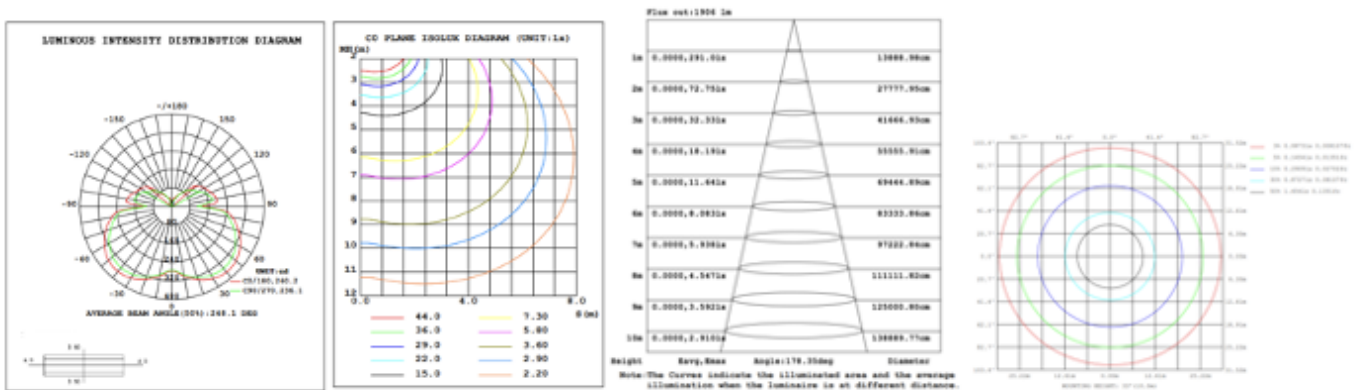

32" Circular light 40W @ 4000K