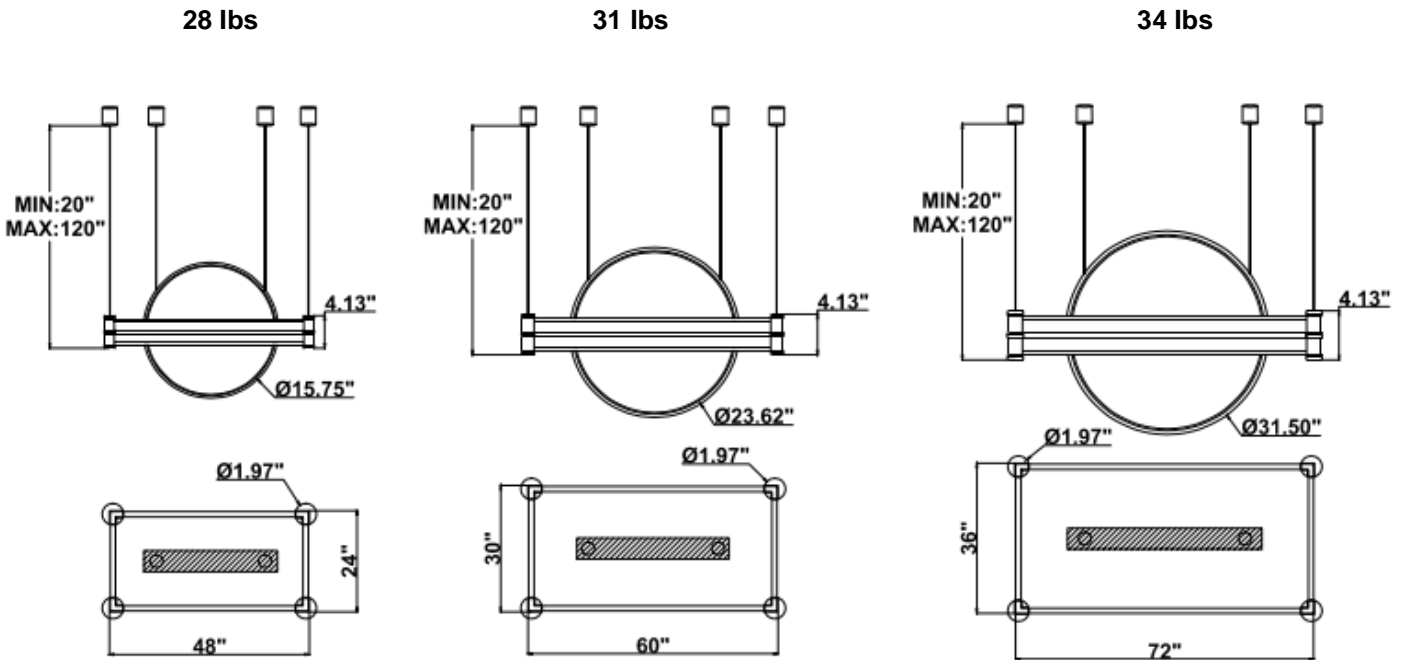

DIMENSIONS & WEIGHTS: Canopy Size for ZigBee & DMX: 15.75" x 2.76"

15.57" = 16" / 23.62" = 24" / 31.5" = 32" / 39.37" = 40" / 47.24" = 48" / 59.06" = 60" / 70.87" = 72"

SB-J020

SB-J02P

PHOTOMETRIC: Test report for single rectangular and circular light