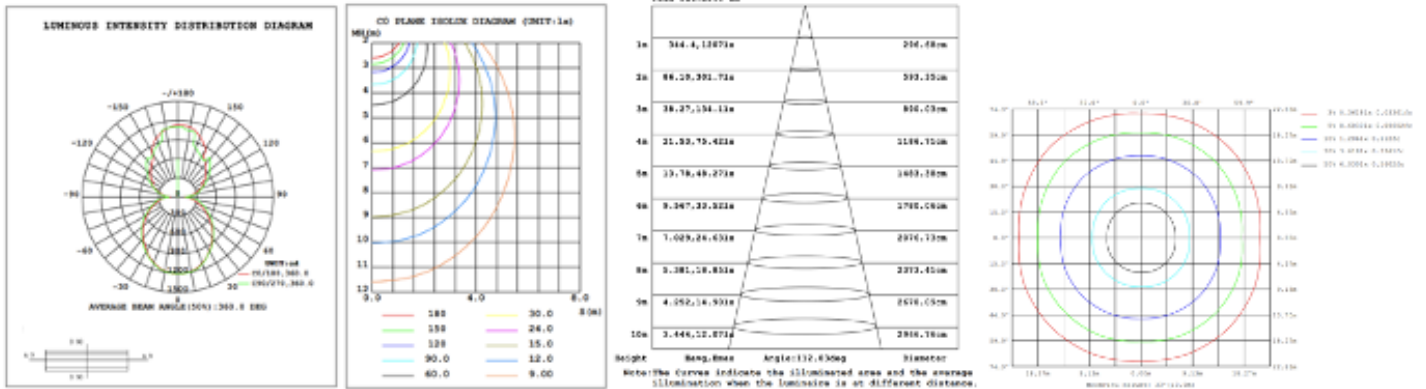

DIMENSIONS & WEIGHTS: Canopy Size for ZigBee & DMX: 15.75" x 2.76"

15.57" = 16" / 23.62" = 24" / 31.5" = 32" / 39.37" = 40" / 47.24" = 48" / 59.06" = 60" / 70.87" = 72"

SB-J020

SB-J02P

PHOTOMETRIC: Test report for single rectangular and circular light

16" Circular light 20W @ 4000K

24" Circular light 30W @ 4000K

32" Circular light 40W @ 4000K

24" X 48" Rectangular light 120W @ 4000K

30" X 60" Rectangular light 140W @ 4000K

36" X 72" Rectangular light 160W @ 4000K