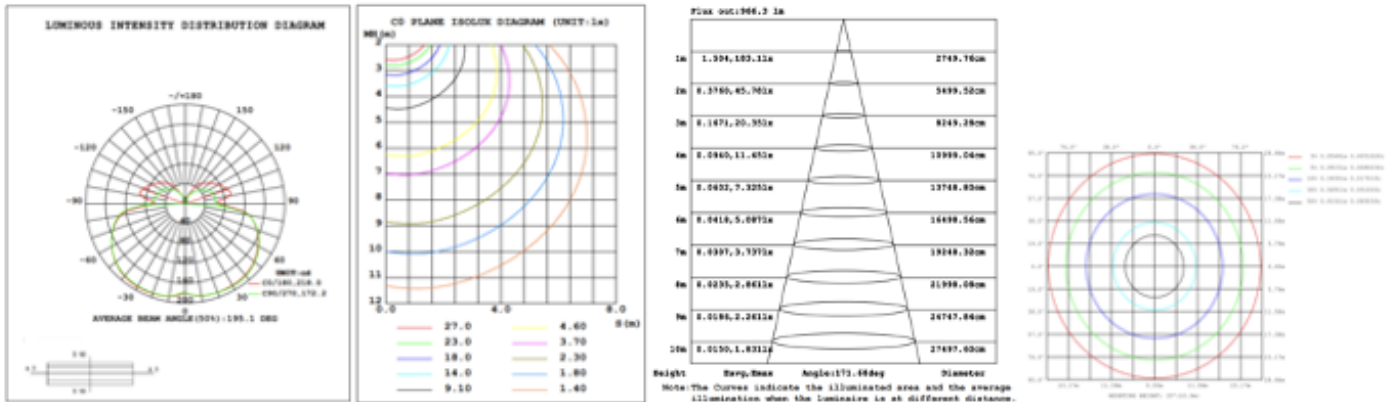

PHOTOMETRIC: Test report for single rectangular and circular light

16" Circular light 20W @ 4000K