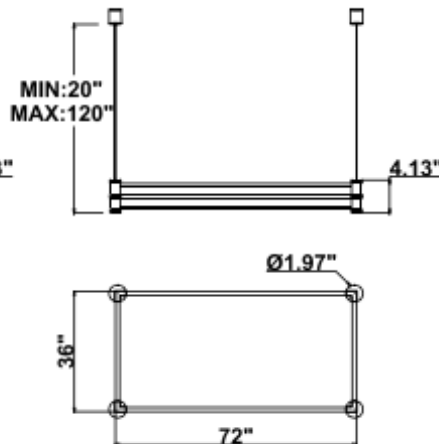

DIMENSIONS & WEIGHTS: Canopy Size for ZigBee & DMX: 15.75" x 2.76"

15.57" = 16" / 23.62" = 24" / 31.5" = 32" / 39.37" = 40" / 47.24" = 48" / 59.06" = 60" / 70.87" = 72"

SB-J01P

SB-J01Q

25 lbs

27 lbs

29 lbs

31 lbs

33 lbs

PHOTOMETRIC:

SB-J0P80W 16\"X32\" 80W @ 4000K

SB-J01P100W 20"X40" 100W @ 4000K

SB-J01P120W 24"X48" 120W @ 4000K

SB-J01P120W 30"X60" 140W @ 4000K

SB-J01P160W 36"X72" 160W @ 4000K