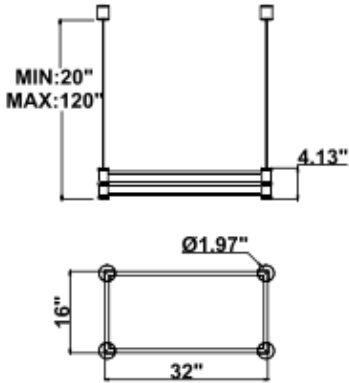

DIMENSIONS & WEIGHTS: Canopy Size for ZigBee & DMX: 15.75" x 2.76"

15.57" = 16" / 23.62" = 24" / 31.5" = 32" / 39.37" = 40" / 47.24" = 48" / 59.06" = 60" / 70.87" = 72"

SB-J01P

SB-J01Q

25 lbs

27 lbs

29 lbs

31 lbs

33 lbs

PHOTOMETRIC:

SB-J0P80W 16\"X32\" 80W @ 4000K

SB-J01P100W 20"X40" 100W @ 4000K

SB-J01P120W 24"X48" 120W @ 4000K

SB-J01P120W 30"X60" 140W @ 4000K

SB-J01P160W 36"X72" 160W @ 4000K