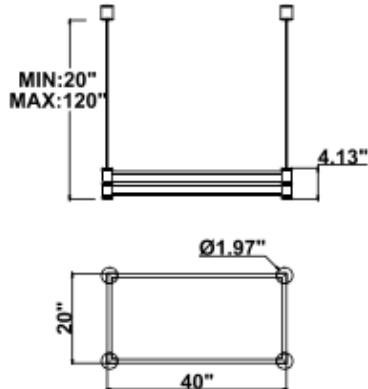

DIMENSIONS & WEIGHTS: Canopy Size for ZigBee & DMX: 15.75" x 2.76"

15.57" = 16" / 23.62" = 24" / 31.5" = 32" / 39.37" = 40" / 47.24" = 48" / 59.06" = 60" / 70.87" = 72"

SB-J01P

SB-J01Q

25 lbs

27 lbs

29 lbs

31 lbs

33 lbs

PHOTOMETRIC:

SB-J0P80W 16\"X32\" 80W @ 4000K

SB-J01P100W 20"X40" 100W @ 4000K

SB-J01P120W 24"X48" 120W @ 4000K

SB-J01P120W 30"X60" 140W @ 4000K

SB-J01P160W 36"X72" 160W @ 4000K