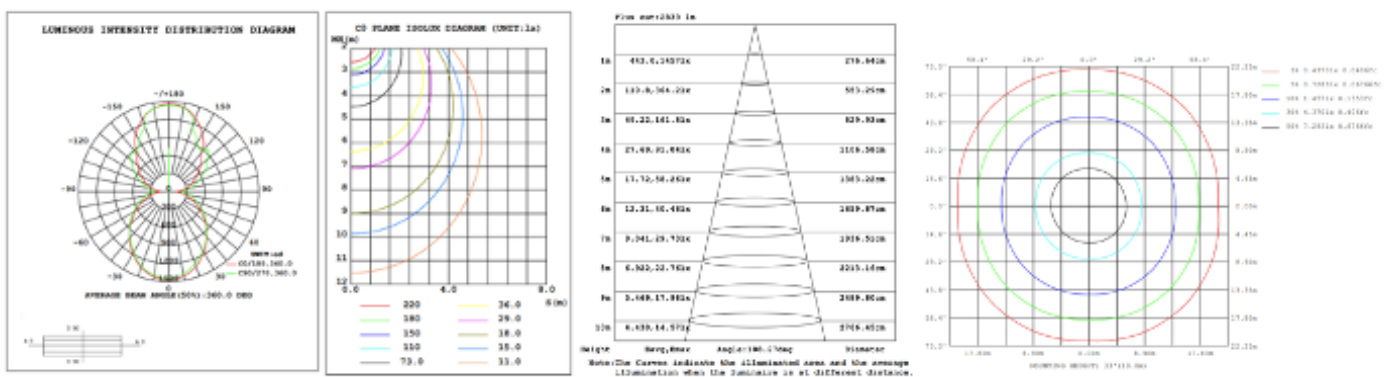

DIMENSIONS & WEIGHTS: Canopy Size for ZigBee & DMX: 15.75" x 2.76"

15.57" = 16" / 23.62" = 24" / 31.5" = 32" / 39.37" = 40" / 47.24" = 48" / 59.06" = 60" / 70.87" = 72"

SB-J01P

SB-J01Q

25 lbs

27 lbs

29 lbs

31 lbs

33 lbs

PHOTOMETRIC:

SB-J0P80W 16\"X32\" 80W @ 4000K

SB-J01P100W 20"X40" 100W @ 4000K

SB-J01P120W 24"X48" 120W @ 4000K

SB-J01P120W 30"X60" 140W @ 4000K

SB-J01P160W 36"X72" 160W @ 4000K