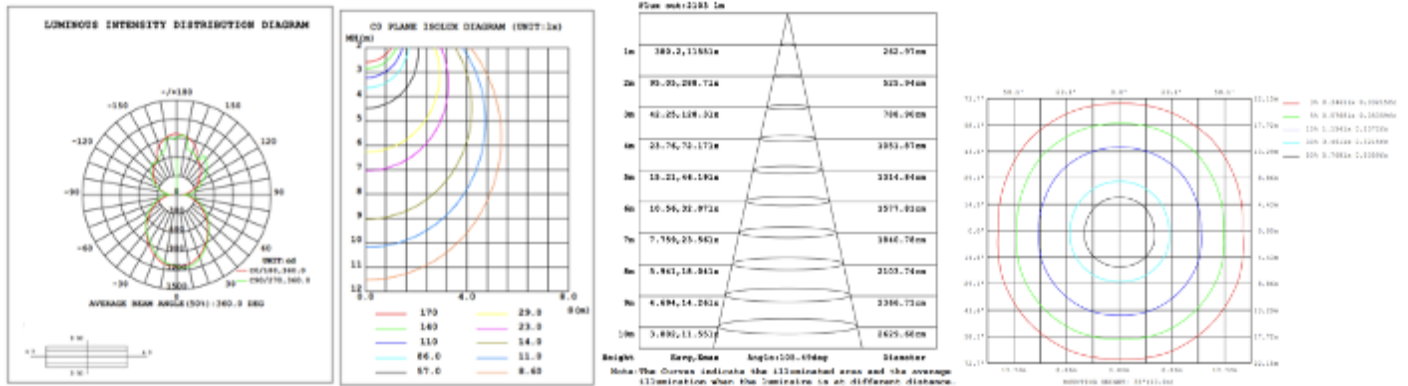

DIMENSIONS & WEIGHTS: Canopy Size for ZigBee & DMX: 15.75" x 2.76"

15.57" = 16" / 23.62" = 24" / 31.5" = 32" / 39.37" = 40" / 47.24" = 48" / 59.06" = 60" / 70.87" = 72"

SB-J01P

SB-J01Q

25 lbs

27 lbs

29 lbs

31 lbs

33 lbs

PHOTOMETRIC:

SB-J0P80W 16\"X32\" 80W @ 4000K

SB-J01P100W 20"X40" 100W @ 4000K

SB-J01P120W 24"X48" 120W @ 4000K

SB-J01P120W 30"X60" 140W @ 4000K

SB-J01P160W 36"X72" 160W @ 4000K