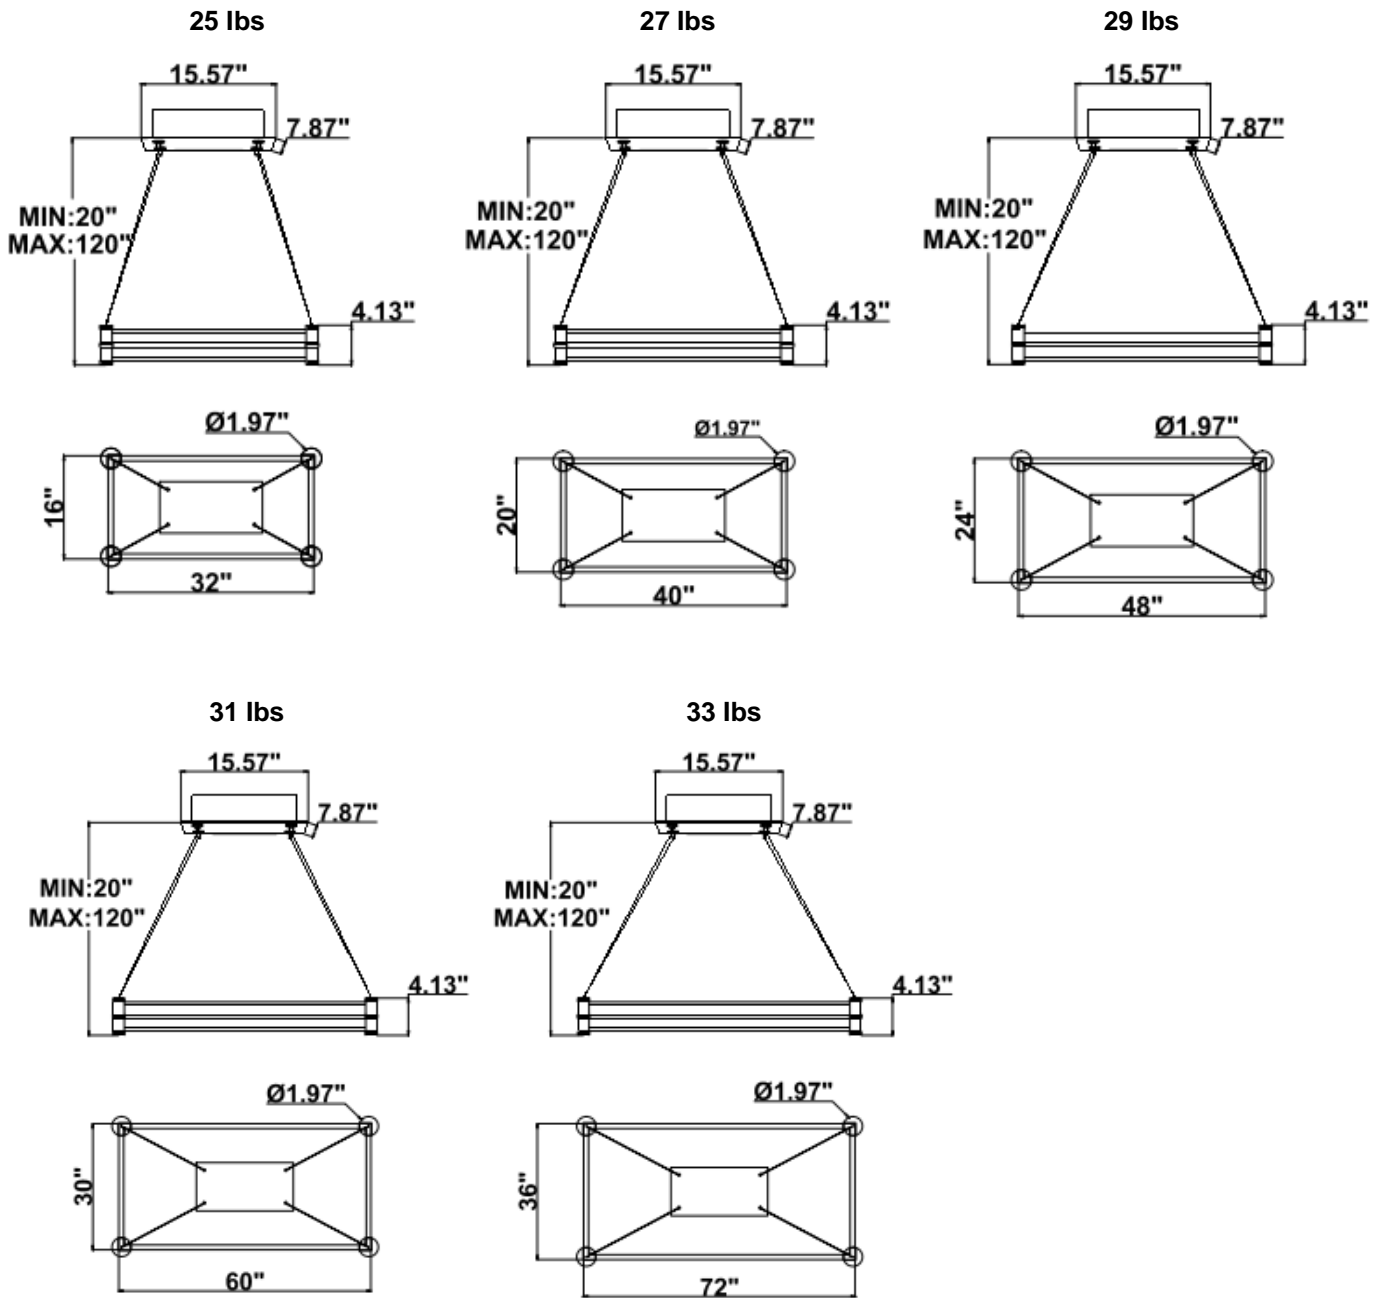

DIMENSIONS & WEIGHTS: Canopy Size for ZigBee & DMX: 15.75" x 2.76"

15.57" = 16" / 23.62" = 24" / 31.5" = 32" / 39.37" = 40" / 47.24" = 48" / 59.06" = 60" / 70.87" = 72"

SB-J01P

SB-J01Q

25 lbs

27 lbs

29 lbs

31 lbs

33 lbs

PHOTOMETRIC:

SB-J0P80W 16\"X32\" 80W @ 4000K

SB-J01P100W 20"X40" 100W @ 4000K

SB-J01P120W 24"X48" 120W @ 4000K

SB-J01P120W 30"X60" 140W @ 4000K

SB-J01P160W 36"X72" 160W @ 4000K