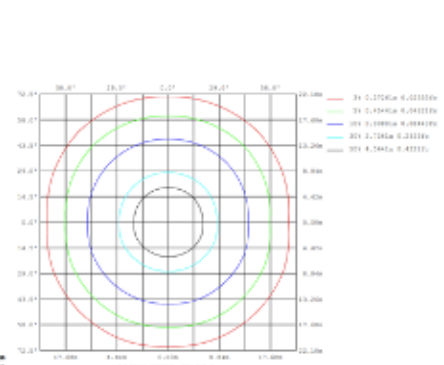

DIMENSIONS & WEIGHTS: Canopy Size for ZigBee & DMX: 15.75" x 2.76"

15.57" = 16" / 23.62" = 24" / 31.5" = 32" / 39.37" = 40" / 47.24" = 48" / 59.06" = 60" / 70.87" = 72"

SB-J01P

SB-J01Q

25 lbs

27 lbs

29 lbs

31 lbs

33 lbs

PHOTOMETRIC:

SB-J0P80W 16\"X32\" 80W @ 4000K

SB-J01P100W 20"X40" 100W @ 4000K

SB-J01P120W 24"X48" 120W @ 4000K

SB-J01P120W 30"X60" 140W @ 4000K

SB-J01P160W 36"X72" 160W @ 4000K