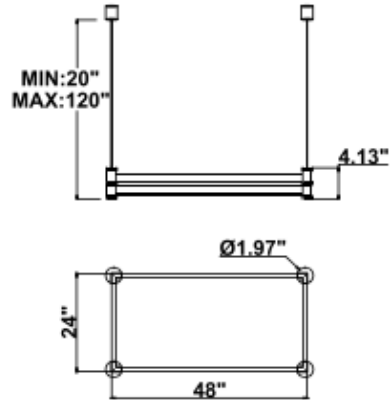

DIMENSIONS & WEIGHTS: Canopy Size for ZigBee & DMX: 15.75" x 2.76"

15.57" = 16" / 23.62" = 24" / 31.5" = 32" / 39.37" = 40" / 47.24" = 48" / 59.06" = 60" / 70.87" = 72"

SB-J01P

SB-J01Q

25 lbs

27 lbs

29 lbs

31 lbs

33 lbs

PHOTOMETRIC:

SB-J0P80W 16\"X32\" 80W @ 4000K

SB-J01P100W 20"X40" 100W @ 4000K

SB-J01P120W 24"X48" 120W @ 4000K

SB-J01P120W 30"X60" 140W @ 4000K

SB-J01P160W 36"X72" 160W @ 4000K