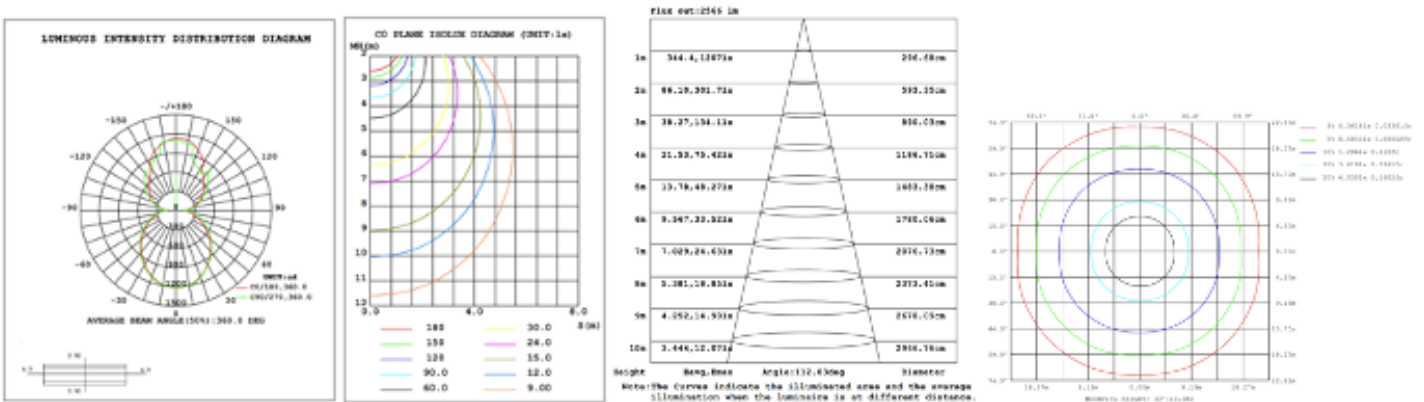

DIMENSIONS & WEIGHTS: Canopy Size for ZigBee & DMX: 15.75" x 2.76"

15.57" = 16" / 23.62" = 24" / 31.5" = 32" / 39.37" = 40" / 47.24" = 48" / 59.06" = 60" / 70.87" = 72"

SB-J01P

SB-J01Q

25 lbs

27 lbs

29 lbs

31 lbs

33 lbs

PHOTOMETRIC:

SB-J0P80W 16\"X32\" 80W @ 4000K

SB-J01P100W 20"X40" 100W @ 4000K

SB-J01P120W 24"X48" 120W @ 4000K

SB-J01P120W 30"X60" 140W @ 4000K

SB-J01P160W 36"X72" 160W @ 4000K