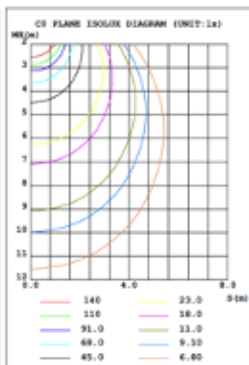

DIMENSIONS & WEIGHTS: Canopy Size for ZigBee & DMX: 15.75" x 2.76"

15.57" = 16" / 23.62" = 24" / 31.5" = 32" / 39.37" = 40" / 47.24" = 48" / 59.06" = 60" / 70.87" = 72"

SB-J01P

SB-J01Q

25 lbs

27 lbs

29 lbs

31 lbs

33 lbs

PHOTOMETRIC:

SB-J0P80W 16\"X32\" 80W @ 4000K

SB-J01P100W 20"X40" 100W @ 4000K

SB-J01P120W 24"X48" 120W @ 4000K

SB-J01P120W 30"X60" 140W @ 4000K

SB-J01P160W 36"X72" 160W @ 4000K