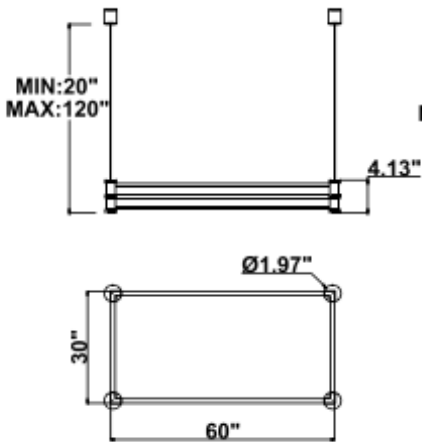

DIMENSIONS & WEIGHTS: Canopy Size for ZigBee & DMX: 15.75" x 2.76"

15.57" = 16" / 23.62" = 24" / 31.5" = 32" / 39.37" = 40" / 47.24" = 48" / 59.06" = 60" / 70.87" = 72"

SB-J01P

SB-J01Q

25 lbs

27 lbs

29 lbs

31 lbs

33 lbs

PHOTOMETRIC:

SB-J0P80W 16\"X32\" 80W @ 4000K

SB-J01P100W 20"X40" 100W @ 4000K

SB-J01P120W 24"X48" 120W @ 4000K

SB-J01P120W 30"X60" 140W @ 4000K

SB-J01P160W 36"X72" 160W @ 4000K