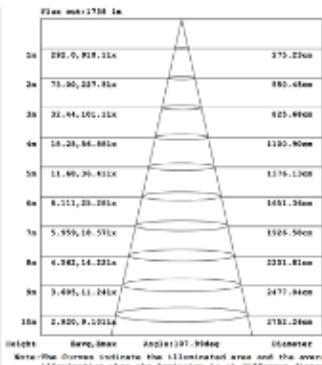

DIMENSIONS & WEIGHTS: Canopy Size for ZigBee & DMX: 15.75" x 2.76"

15.57" = 16" / 23.62" = 24" / 31.5" = 32" / 39.37" = 40" / 47.24" = 48" / 59.06" = 60" / 70.87" = 72"

SB-J01P

SB-J01Q

25 lbs

27 lbs

29 lbs

31 lbs

33 lbs

PHOTOMETRIC:

SB-J0P80W 16\"X32\" 80W @ 4000K

SB-J01P100W 20"X40" 100W @ 4000K

SB-J01P120W 24"X48" 120W @ 4000K

SB-J01P120W 30"X60" 140W @ 4000K

SB-J01P160W 36"X72" 160W @ 4000K