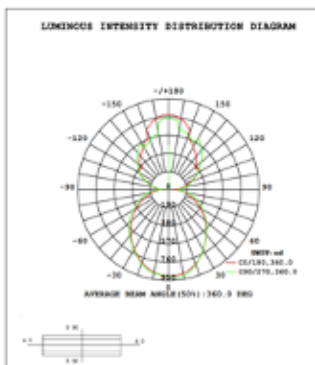

DIMENSIONS & WEIGHTS: Canopy Size for ZigBee & DMX: 15.75" x 2.76"

15.57" = 16" / 23.62" = 24" / 31.5" = 32" / 39.37" = 40" / 47.24" = 48" / 59.06" = 60" / 70.87" = 72"

SB-J01P

SB-J01Q

25 lbs

27 lbs

29 lbs

31 lbs

33 lbs

PHOTOMETRIC:

SB-J0P80W 16\"X32\" 80W @ 4000K

SB-J01P100W 20"X40" 100W @ 4000K

SB-J01P120W 24"X48" 120W @ 4000K

SB-J01P120W 30"X60" 140W @ 4000K

SB-J01P160W 36"X72" 160W @ 4000K