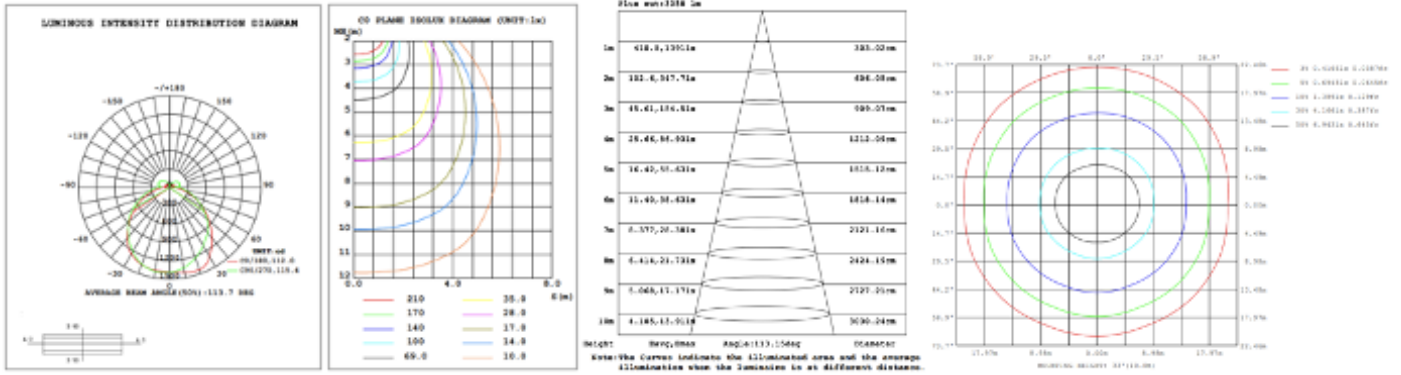

30" X 60" Rectangular 70W @ 4000K