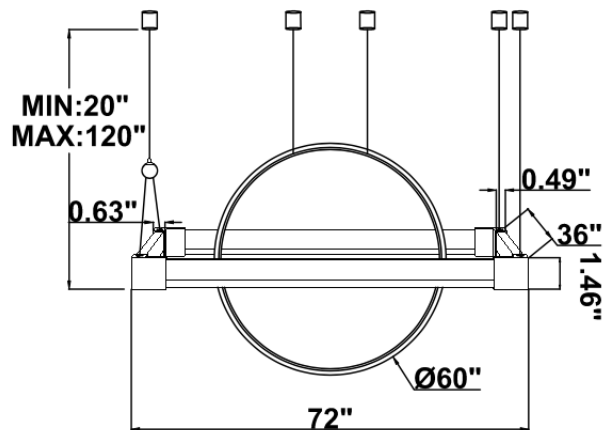

DIMENSIONS & WEIGHTS: Canopy Size for ZigBee & DMX: 15.75" x 2.76"

15.57" = 16" / 23.62" = 24" / 31.5" = 32" / 39.37" = 40" / 47.24" = 48" / 59.06" = 60" / 70.87" = 72"

SB-J02E

SB-J02J

26 lbs

30 lbs

35 lbs

41 lbs