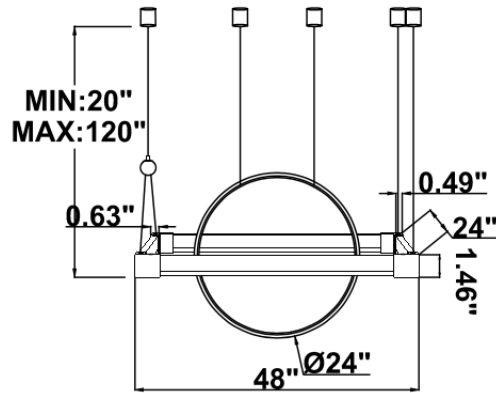

DIMENSIONS & WEIGHTS: Canopy Size for ZigBee & DMX: 15.75" x 2.76"

15.57" = 16" / 23.62" = 24" / 31.5" = 32" / 39.37" = 40" / 47.24" = 48" / 59.06" = 60" / 70.87" = 72"

SB-J02E

SB-J02J

26 lbs

30 lbs

35 lbs

41 lbs