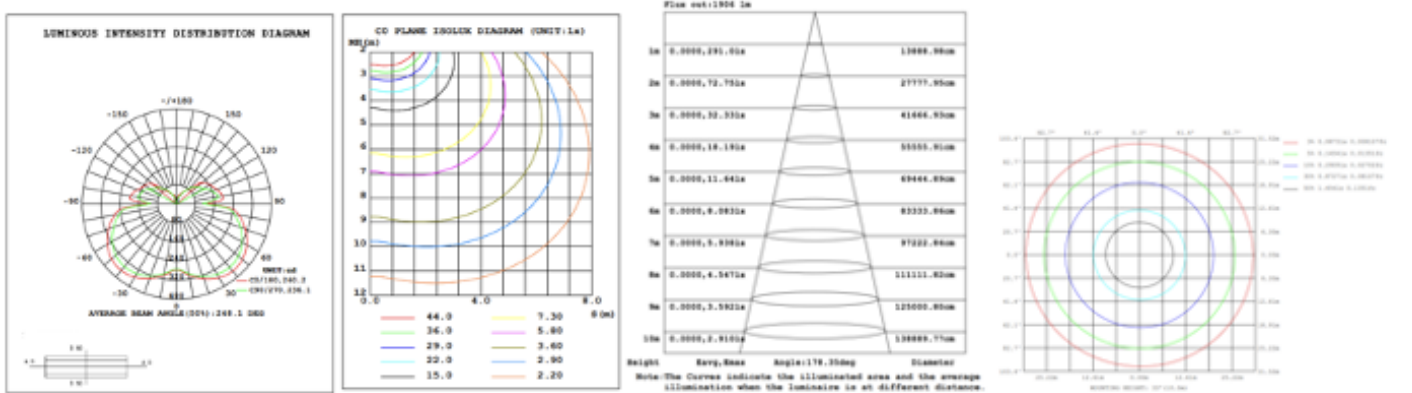

DIMENSIONS & WEIGHTS: Canopy Size for ZigBee & DMX: 15.75" x 2.76"

15.57" = 16" / 23.62" = 24" / 31.5" = 32" / 39.37" = 40" / 47.24" = 48" / 59.06" = 60" / 70.87" = 72"

SB-J02E

SB-J02J

26 lbs

30 lbs

35 lbs

41 lbs

PHOTOMETRIC:

16" Circular light 20W @ 4000K

24" Circular light 30W @ 4000K

32" Circular light 40W @ 4000K

48" Circular light 60W @ 4000K

60" Circular light 70W @ 4000K

16" X 32" Rectangular 40W @ 4000K

24" X 48" Rectangular 60W @ 4000K