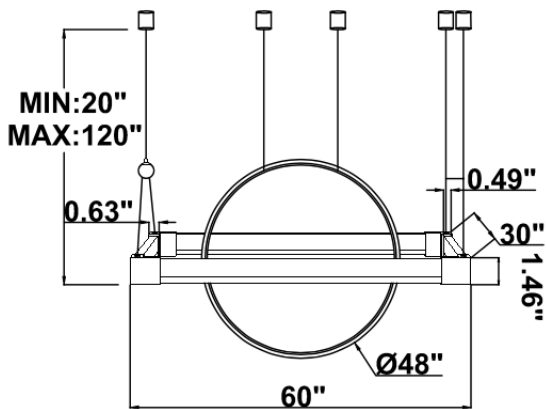

DIMENSIONS & WEIGHTS: Canopy Size for ZigBee & DMX: 15.75" x 2.76"

15.57" = 16" / 23.62" = 24" / 31.5" = 32" / 39.37" = 40" / 47.24" = 48" / 59.06" = 60" / 70.87" = 72"

SB-J02E

SB-J02J

26 lbs

30 lbs

35 lbs

41 lbs