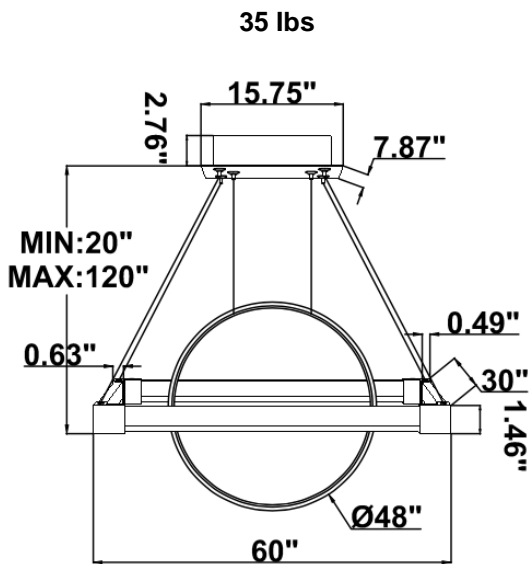

DIMENSIONS & WEIGHTS: Canopy Size for ZigBee & DMX: 15.75" x 2.76"

15.57" = 16" / 23.62" = 24" / 31.5" = 32" / 39.37" = 40" / 47.24" = 48" / 59.06" = 60" / 70.87" = 72"

SB-J02E

SB-J02J

26 lbs

30 lbs

35 lbs

41 lbs

PHOTOMETRIC:

16" Circular light 20W @ 4000K

24" Circular light 30W @ 4000K

32" Circular light 40W @ 4000K

48" Circular light 60W @ 4000K

60" Circular light 70W @ 4000K

16" X 32" Rectangular 40W @ 4000K

24" X 48" Rectangular 60W @ 4000K