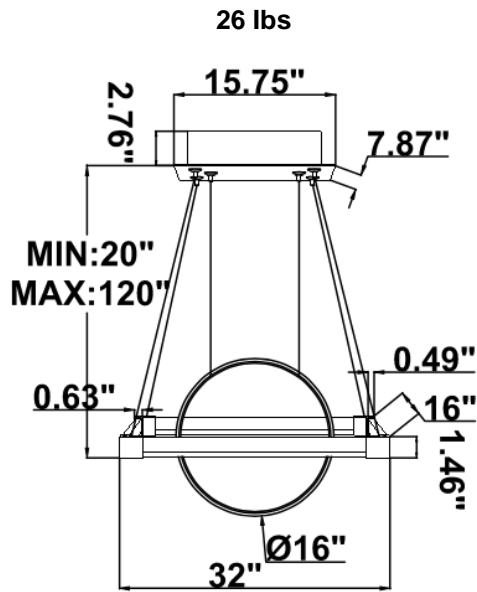

DIMENSIONS & WEIGHTS: Canopy Size for ZigBee & DMX: 15.75" x 2.76"

15.57" = 16" / 23.62" = 24" / 31.5" = 32" / 39.37" = 40" / 47.24" = 48" / 59.06" = 60" / 70.87" = 72"

SB-J02E

SB-J02J

26 lbs

30 lbs

35 lbs

41 lbs

PHOTOMETRIC:

16" Circular light 20W @ 4000K

24" Circular light 30W @ 4000K

32" Circular light 40W @ 4000K

48" Circular light 60W @ 4000K

60" Circular light 70W @ 4000K

16" X 32" Rectangular 40W @ 4000K

24" X 48" Rectangular 60W @ 4000K