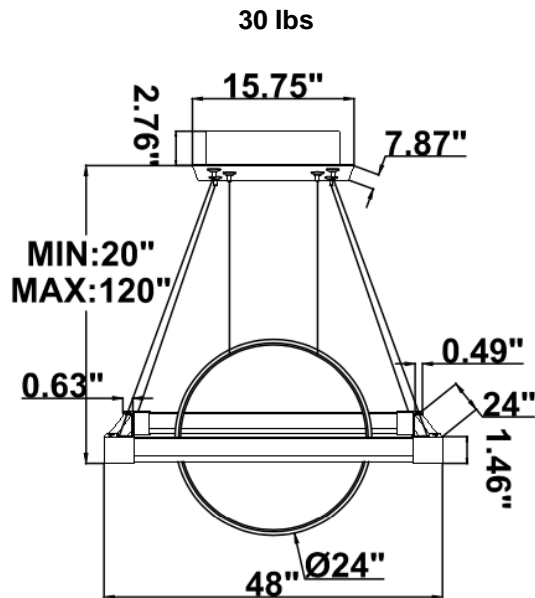

DIMENSIONS & WEIGHTS: Canopy Size for ZigBee & DMX: 15.75" x 2.76"

15.57" = 16" / 23.62" = 24" / 31.5" = 32" / 39.37" = 40" / 47.24" = 48" / 59.06" = 60" / 70.87" = 72"

SB-J02E

SB-J02J

26 lbs

30 lbs

35 lbs

41 lbs

PHOTOMETRIC:

16" Circular light 20W @ 4000K

24" Circular light 30W @ 4000K

32" Circular light 40W @ 4000K

48" Circular light 60W @ 4000K

60" Circular light 70W @ 4000K

16" X 32" Rectangular 40W @ 4000K

24" X 48" Rectangular 60W @ 4000K