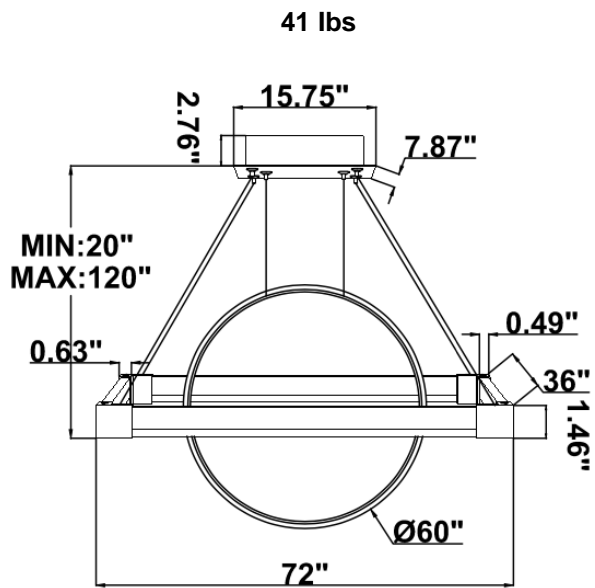

DIMENSIONS & WEIGHTS: Canopy Size for ZigBee & DMX: 15.75" x 2.76"

15.57" = 16" / 23.62" = 24" / 31.5" = 32" / 39.37" = 40" / 47.24" = 48" / 59.06" = 60" / 70.87" = 72"

SB-J02E

SB-J02J

26 lbs

30 lbs

35 lbs

41 lbs