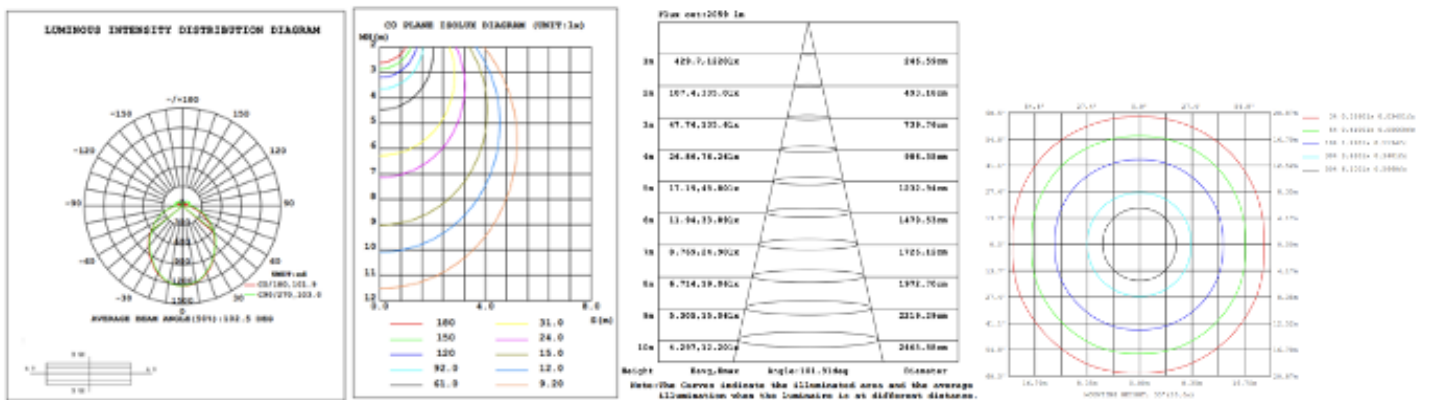

DIMENSIONS & WEIGHTS: Canopy Size for ZigBee & DMX: 15.75" x 2.76"

15.57" = 16" / 23.62" = 24" / 31.5" = 32" / 39.37" = 40" / 47.24" = 48" / 59.06" = 60" / 70.87" = 72"

SB-J02E

SB-J02J

26 lbs

30 lbs

35 lbs

41 lbs

PHOTOMETRIC:

16" Circular light 20W @ 4000K

24" Circular light 30W @ 4000K

32" Circular light 40W @ 4000K

48" Circular light 60W @ 4000K

60" Circular light 70W @ 4000K

16" X 32" Rectangular 40W @ 4000K

24" X 48" Rectangular 60W @ 4000K