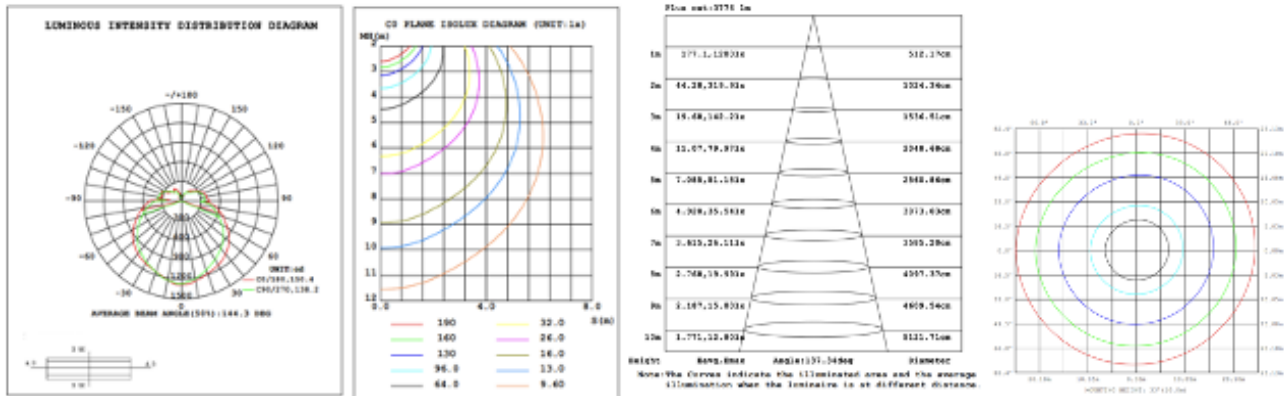

PHOTOMETRIC:

16" Circular light 20W @ 4000K

24" Circular light 30W @ 4000K

32" Circular light 40W @ 4000K

48" Circular light 60W @ 4000K

60" Circular light 70W @ 4000K

16" X 32" Rectangular 40W @ 4000K

24" X 48" Rectangular 60W @ 4000K