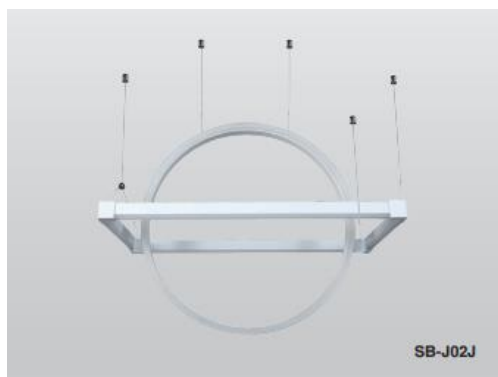

Arlberg 2

PRODUCT DESCRIPTION

Arlberg Geometric size ranges from 24" to 72", custom configurations of squares and rectangles made of an extruded aluminum frame and uniformly backlit acrylic lens, over 6,500 color finishes and suspension cable lengths are available. 3000K/3500K/4000K selectable by switch. RGBW and CCT tunable / dimmable using remote, DMX, App and Google Alexa

FEATURES

- 5-year limited warranty.
- Ships assembled.
- Direct Illumination.
- Extruded aluminum housing up to 72".
- Fixture lumens per watt ratio 80 LPW.

SPECIFICATIONS

- 90+ CRI.
- Input: 100-277V, 50/60Hz.
- 1-10V dimming standard, ELV / TRIAC dimming available.
- UL listed, suitable for dry location.
- Gloss White, Black Jack, Platinum Silver and Oil bronze color finish as standard, 6,500 custom colors are available.
- Built in color temperature selectable. Choose from 3000K/3500K/4000K. Custom color temperatures. lumen outputs, RGBW, Tunable White available.

PARTS PACKED WITH STANDARD FIXTURE

- Plastic Anchors, Screws, Wire Connectors
- CCT Selector Switch

MODEL INFORMATION:

Example: SB-J02E60WSB

Products Series	Wattage/Size	Options	RGBW/CCT Select Only	Profile Finishes	Aircraft Cable
*SB-J02E SB-J02J	*60W=16"X32"+ Ø16 100W=24"X 48"+ Ø24" 120W=30"X 36"+ Ø48" 150W=36"X 72"+ Ø60"	*S=1-10V dimming, CRI 90 3000K/3500K/4000K Color Selectable (Standard), 4000K factory color default set	T=3K-4K Tunable White	*B=Black Jack	*Blank=10' foot 120" (Standard)
		L=ELV/Triac dimming with 3000K/3500K/4000K Color Selectable	R4=RGB+4000K (standard)	S=Platinum Silver	5'=5 foot 60"
		D=DMX	R3=RGB+3000K	W=Gloss White	15'=15 foot 180"
		Z=ZigBee		O=Oil Rubbed Bronze	20'=20 foot 240"
		DMX for RGBW and Tunable White, control by Wall Switch or DMX control system.	Do not select this column if selected "S"	Full Color Name or RAL number for Custom Colors, select from Color Collections	
		ZigBee for RGBW and CCT tunable / dimmable using remote, DMX, App and Google Alexa.			
					25'=25 foot 300"