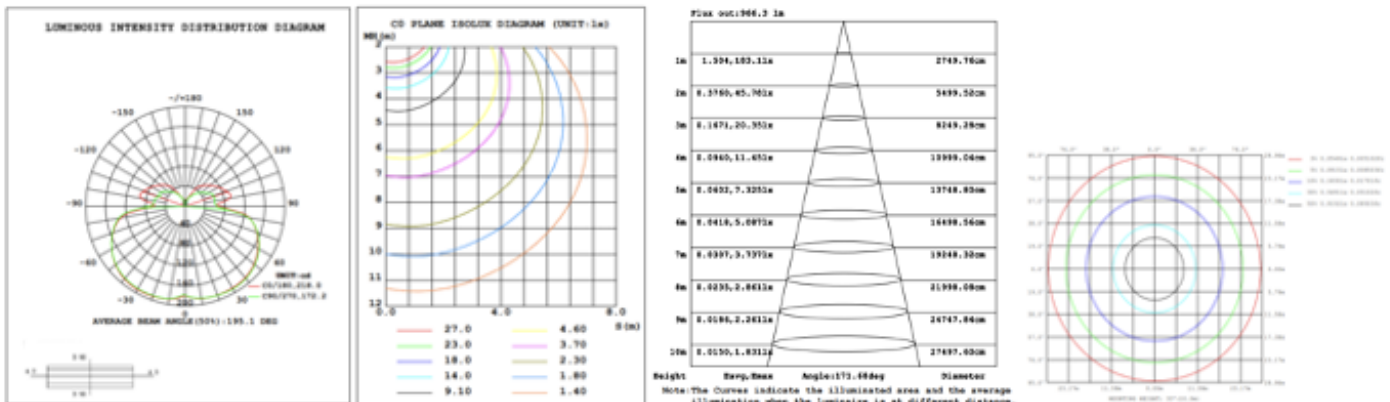

PHOTOMETRIC:

16" Circular light 20W @ 4000K