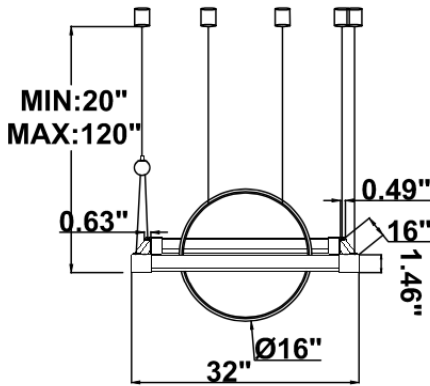

DIMENSIONS & WEIGHTS: Canopy Size for ZigBee & DMX: 15.75" x 2.76"

15.57" = 16" / 23.62" = 24" / 31.5" = 32" / 39.37" = 40" / 47.24" = 48" / 59.06" = 60" / 70.87" = 72"

SB-J02E

SB-J02J

26 lbs

30 lbs

35 lbs

41 lbs