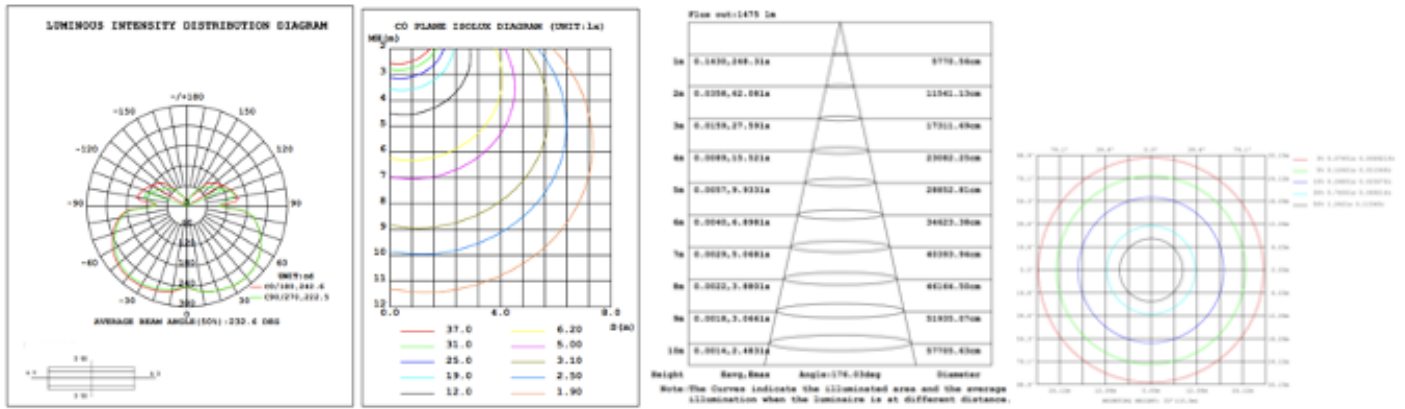

24" Circular light 30W @ 4000K