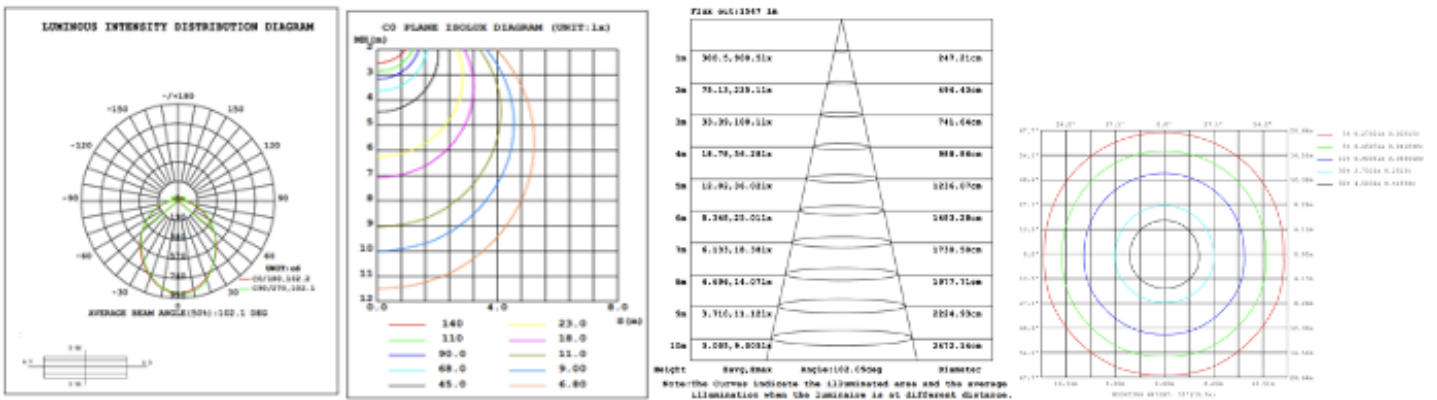

PHOTOMETRIC:

16" Circular light 20W @ 4000K

24" Circular light 30W @ 4000K

32" Circular light 40W @ 4000K

48" Circular light 60W @ 4000K

60" Circular light 70W @ 4000K

16" X 32" Rectangular 40W @ 4000K

24" X 48" Rectangular 60W @ 4000K