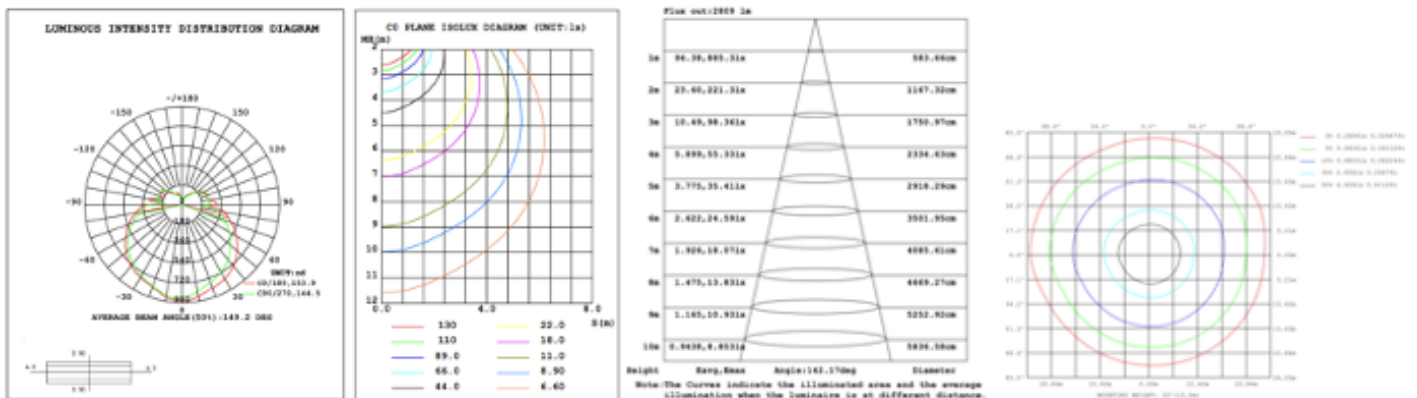

DIMENSIONS & WEIGHTS: Canopy Size for ZigBee & DMX: 15.75" x 2.76"

15.57" = 16" / 23.62" = 24" / 31.5" = 32" / 39.37" = 40" / 47.24" = 48" / 59.06" = 60" / 70.87" = 72"

SB-J02E

SB-J02J

26 lbs

30 lbs

35 lbs

41 lbs

PHOTOMETRIC:

16" Circular light 20W @ 4000K

24" Circular light 30W @ 4000K

32" Circular light 40W @ 4000K

48" Circular light 60W @ 4000K

60" Circular light 70W @ 4000K

16" X 32" Rectangular 40W @ 4000K

24" X 48" Rectangular 60W @ 4000K