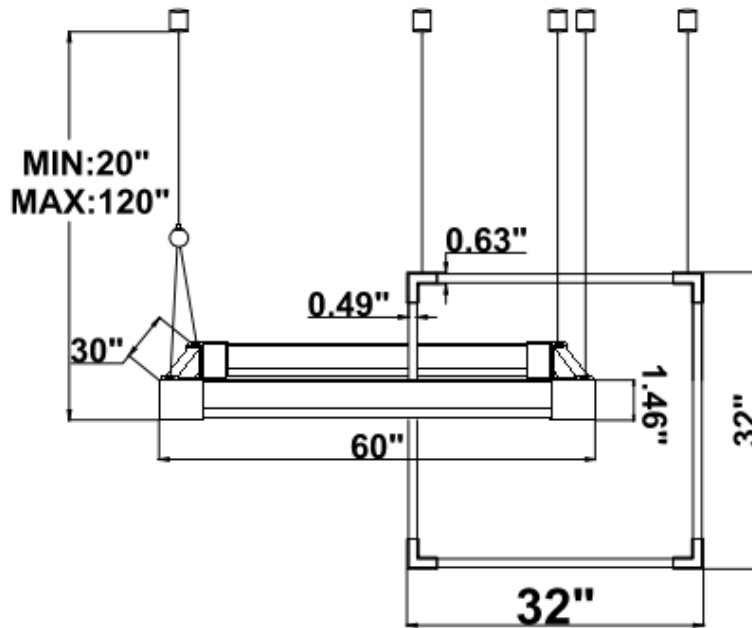

**DIMENSIONS & WEIGHTS:** Canopy Size for ZigBee & DMX: 15.75" x 2.76"

15.57" = 16" / 23.62" = 24" / 31.5" = 32" / 39.37" = 40" / 47.24" = 48" / 59.06" = 60" / 70.87" = 72"

**SB-J02D**

**SB-J02M**

**18 lbs**

**22 lbs**

**26 lbs**

**PHOTOMETRIC: Test report for single square or rectangular light**

**Squire 32"X32" 40W @ 4000K**

**Rectangular 16"X32" 40W @ 4000K**

**Rectangular 24"X48" 60W @ 4000K**

**Rectangular 30"X60" 70W @ 4000K**