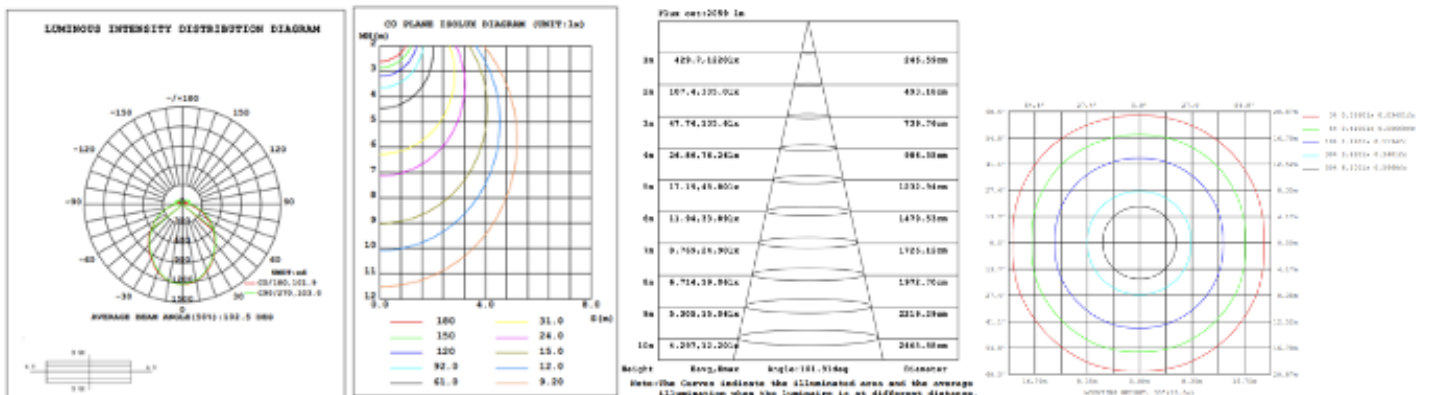

**DIMENSIONS & WEIGHTS:** Canopy Size for ZigBee & DMX: 15.75" x 2.76"

15.57" = 16" / 23.62" = 24" / 31.5" = 32" / 39.37" = 40" / 47.24" = 48" / 59.06" = 60" / 70.87" = 72"

**SB-J02D**

**SB-J02M**

**18 lbs**

**22 lbs**

**26 lbs**

**PHOTOMETRIC: Test report for single square or rectangular light**

**Squire 32"X32" 40W @ 4000K**

**Rectangular 16"X32" 40W @ 4000K**

**Rectangular 24"X48" 60W @ 4000K**

**Rectangular 30"X60" 70W @ 4000K**