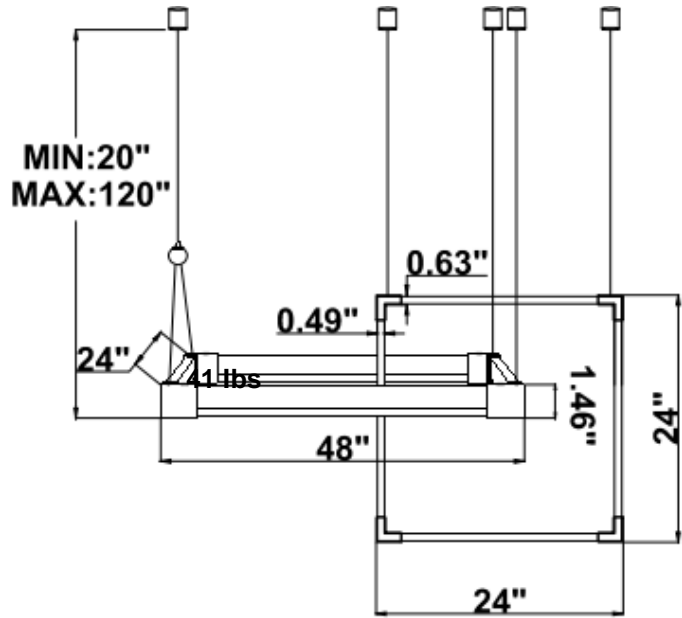

**DIMENSIONS & WEIGHTS:** Canopy Size for ZigBee & DMX: 15.75" x 2.76"

15.57" = 16" / 23.62" = 24" / 31.5" = 32" / 39.37" = 40" / 47.24" = 48" / 59.06" = 60" / 70.87" = 72"

**SB-J02D**

**SB-J02M**

**18 lbs**

**22 lbs**

**26 lbs**

**PHOTOMETRIC: Test report for single square or rectangular light**

**Squire 32"X32" 40W @ 4000K**

**Rectangular 16"X32" 40W @ 4000K**

**Rectangular 24"X48" 60W @ 4000K**

**Rectangular 30"X60" 70W @ 4000K**