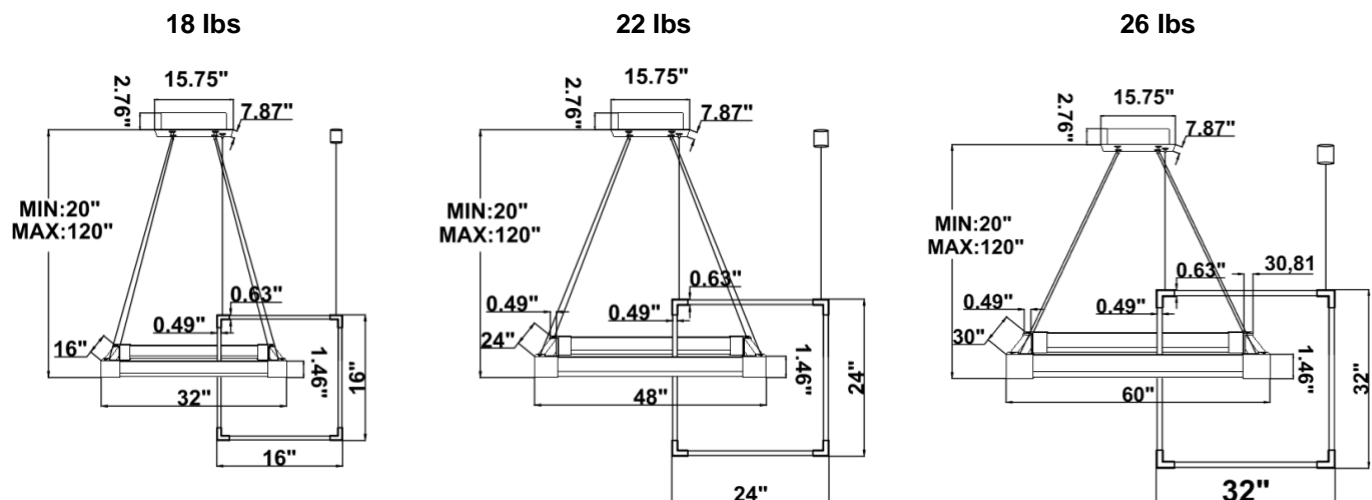

**DIMENSIONS & WEIGHTS:** Canopy Size for ZigBee & DMX: 15.75" x 2.76"

15.57" = 16" / 23.62" = 24" / 31.5" = 32" / 39.37" = 40" / 47.24" = 48" / 59.06" = 60" / 70.87" = 72"

**SB-J02D**

**SB-J02M**

**18 lbs**