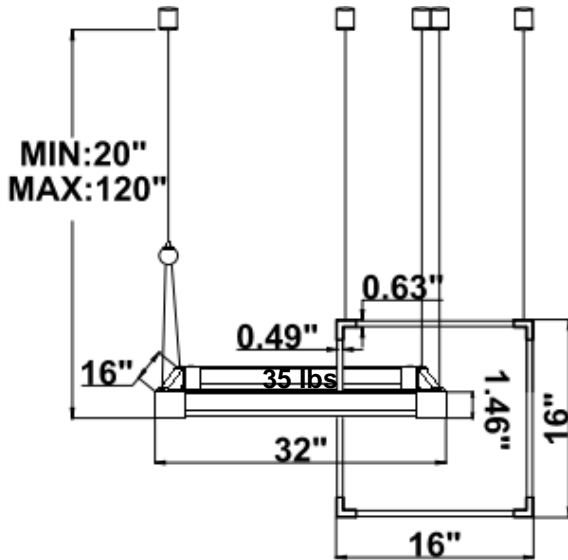

**DIMENSIONS & WEIGHTS:** Canopy Size for ZigBee & DMX: 15.75" x 2.76"

15.57" = 16" / 23.62" = 24" / 31.5" = 32" / 39.37" = 40" / 47.24" = 48" / 59.06" = 60" / 70.87" = 72"

**SB-J02D**

**SB-J02M**

**18 lbs**

**22 lbs**

**26 lbs**

**PHOTOMETRIC: Test report for single square or rectangular light**

**Squire 32"X32" 40W @ 4000K**

**Rectangular 16"X32" 40W @ 4000K**

**Rectangular 24"X48" 60W @ 4000K**

**Rectangular 30"X60" 70W @ 4000K**