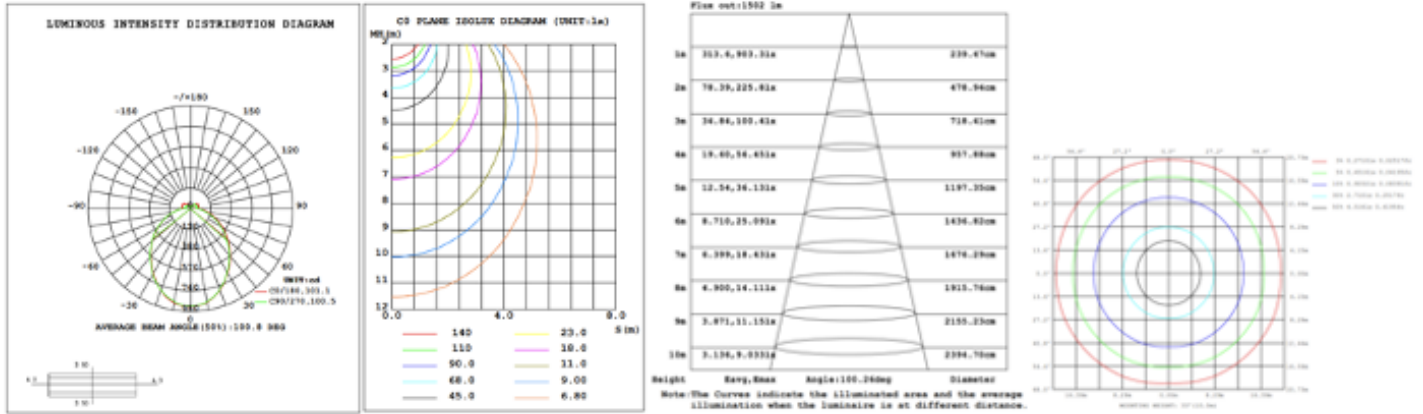

**DIMENSIONS & WEIGHTS:** Canopy Size for ZigBee & DMX: 15.75" x 2.76"

15.57" = 16" / 23.62" = 24" / 31.5" = 32" / 39.37" = 40" / 47.24" = 48" / 59.06" = 60" / 70.87" = 72"

**SB-J02D**

**SB-J02M**

**18 lbs**

**22 lbs**

**26 lbs**

**PHOTOMETRIC: Test report for single square or rectangular light**

**Squire 32"X32" 40W @ 4000K**

**Rectangular 16"X32" 40W @ 4000K**

**Rectangular 24"X48" 60W @ 4000K**

**Rectangular 30"X60" 70W @ 4000K**