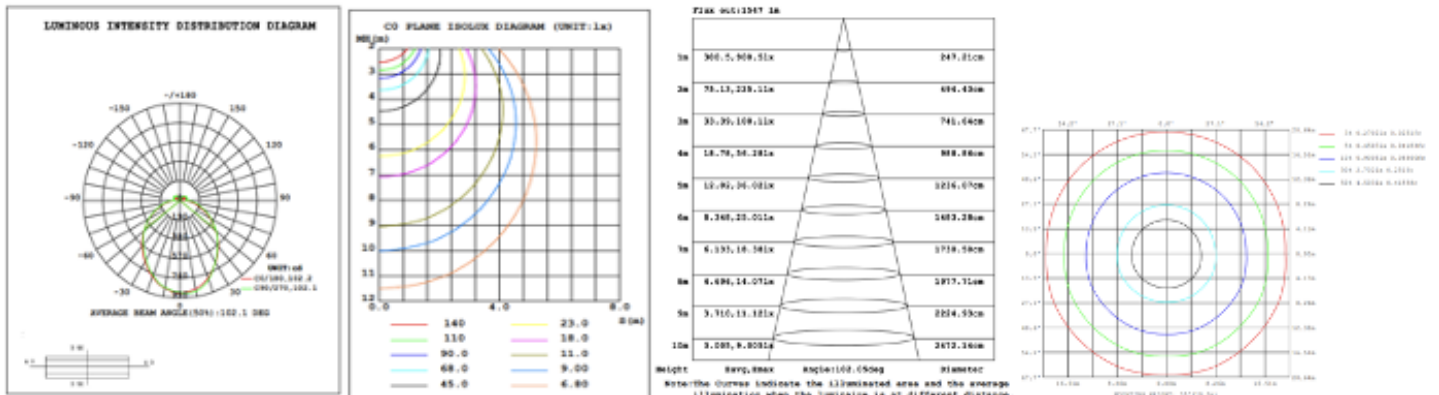

**22 lbs**

**26 lbs**

**PHOTOMETRIC: Test report for single square or rectangular light**

**Squire 32"X32" 40W @ 4000K**

**Rectangular 16"X32" 40W @ 4000K**

**Rectangular 24"X48" 60W @ 4000K**

**Rectangular 30"X60" 70W @ 4000K**