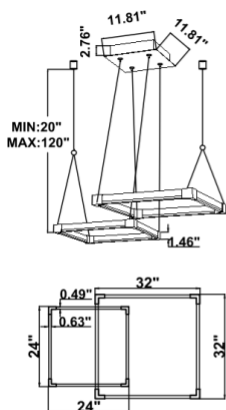

DIMENSIONS & WEIGHTS: Canopy Size for ZigBee & DMX: 15.75" x 2.76"

15.57" = 16" / 23.62" = 24" / 31.5" = 32" / 39.37" = 40" / 47.24" = 48" / 59.06" = 60" / 70.87" = 72"

SB-J02A

23 lbs

25 lbs

30 lbs

34 lbs

SB-J02F