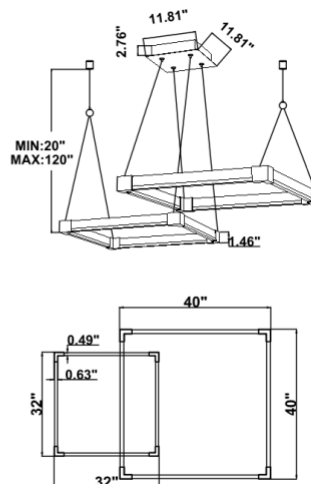

DIMENSIONS & WEIGHTS: Canopy Size for ZigBee & DMX: 15.75" x 2.76"

15.57" = 16" / 23.62" = 24" / 31.5" = 32" / 39.37" = 40" / 47.24" = 48" / 59.06" = 60" / 70.87" = 72"

SB-J02A

23 lbs

25 lbs

30 lbs

34 lbs

SB-J02F