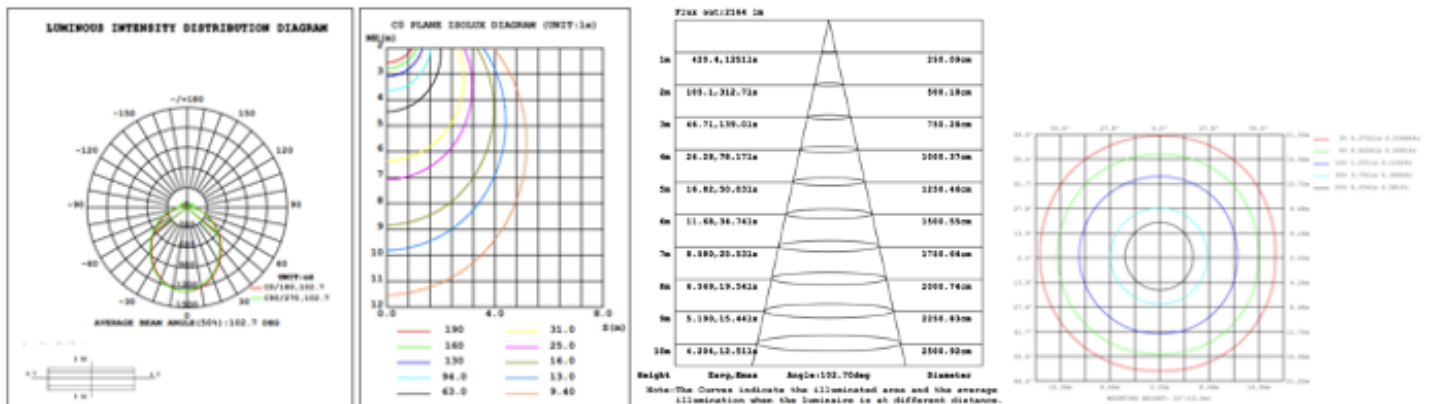

DIMENSIONS & WEIGHTS: Canopy Size for ZigBee & DMX: 15.75" x 2.76"

15.57" = 16" / 23.62" = 24" / 31.5" = 32" / 39.37" = 40" / 47.24" = 48" / 59.06" = 60" / 70.87" = 72"

SB-J02A

23 lbs

25 lbs

30 lbs

34 lbs

SB-J02F

23 lbs

25 lbs

30 lbs

34 lbs

PHOTOMETRIC: Test report for 1 square light only

SB-J01A40W 32"X32" 40W @ 4000K

SB-J01A50W 40" X 40" 50W @ 4000K

SB-J01A60W 48" X 48" 60W @ 4000K