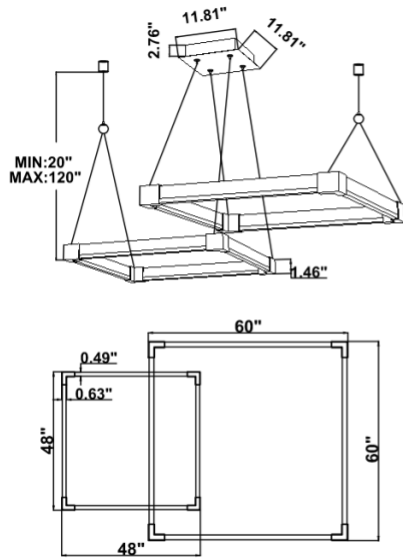

DIMENSIONS & WEIGHTS: Canopy Size for ZigBee & DMX: 15.75" x 2.76"

15.57" = 16" / 23.62" = 24" / 31.5" = 32" / 39.37" = 40" / 47.24" = 48" / 59.06" = 60" / 70.87" = 72"

SB-J02A

23 lbs

25 lbs

30 lbs

34 lbs

SB-J02F

23 lbs

25 lbs

30 lbs

34 lbs

PHOTOMETRIC: Test report for 1 square light only

SB-J01A40W 32"X32" 40W @ 4000K

SB-J01A50W 40" X 40" 50W @ 4000K

SB-J01A60W 48" X 48" 60W @ 4000K