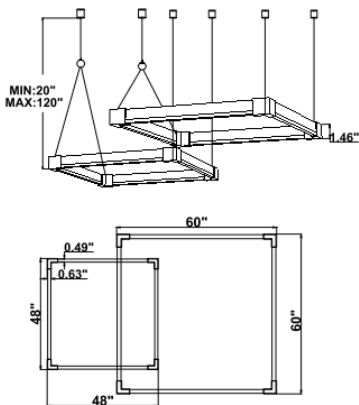

SB-J02F

23 lbs

25 lbs

30 lbs