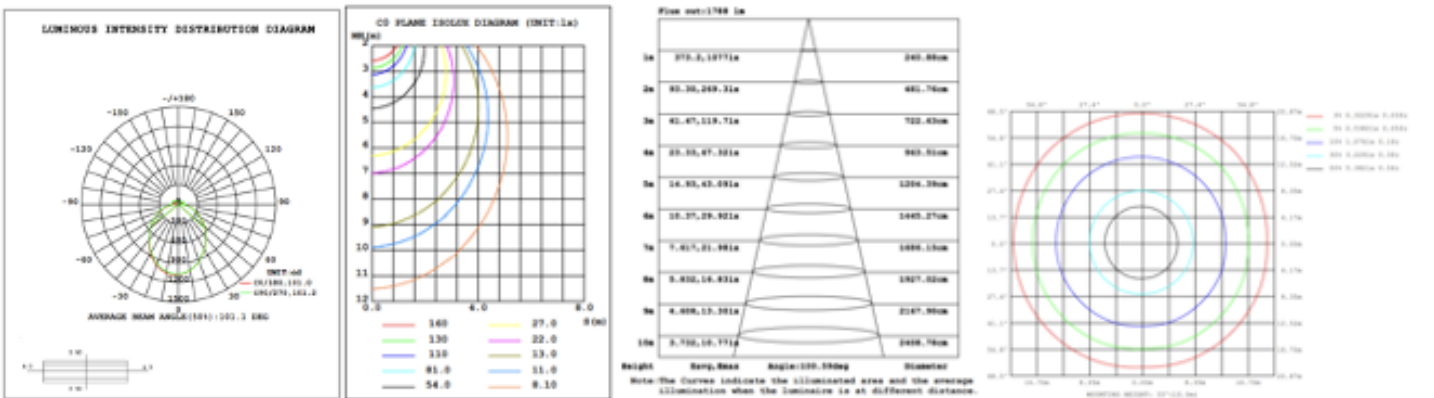

DIMENSIONS & WEIGHTS: Canopy Size for ZigBee & DMX: 15.75" x 2.76"

15.57" = 16" / 23.62" = 24" / 31.5" = 32" / 39.37" = 40" / 47.24" = 48" / 59.06" = 60" / 70.87" = 72"

SB-J02A

23 lbs

25 lbs

30 lbs

34 lbs

SB-J02F

23 lbs

25 lbs

30 lbs

34 lbs

PHOTOMETRIC: Test report for 1 square light only

SB-J01A40W 32"X32" 40W @ 4000K

SB-J01A50W 40" X 40" 50W @ 4000K

SB-J01A60W 48" X 48" 60W @ 4000K