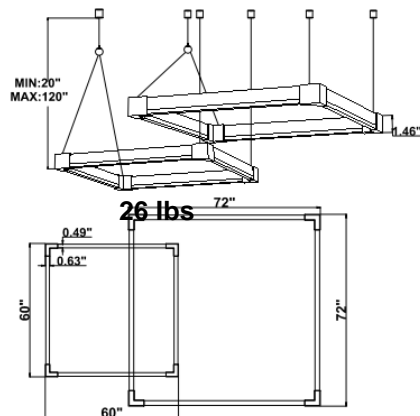

DIMENSIONS & WEIGHTS: Canopy Size for ZigBee & DMX: 15.75" x 2.76"

15.57" = 16" / 23.62" = 24" / 31.5" = 32" / 39.37" = 40" / 47.24" = 48" / 59.06" = 60" / 70.87" = 72"

SB-J02A

23 lbs

25 lbs

30 lbs

34 lbs

SB-J02F

23 lbs

25 lbs

30 lbs

34 lbs

PHOTOMETRIC: Test report for 1 square light only

SB-J01A40W 32"X32" 40W @ 4000K

SB-J01A50W 40" X 40" 50W @ 4000K

SB-J01A60W 48" X 48" 60W @ 4000K