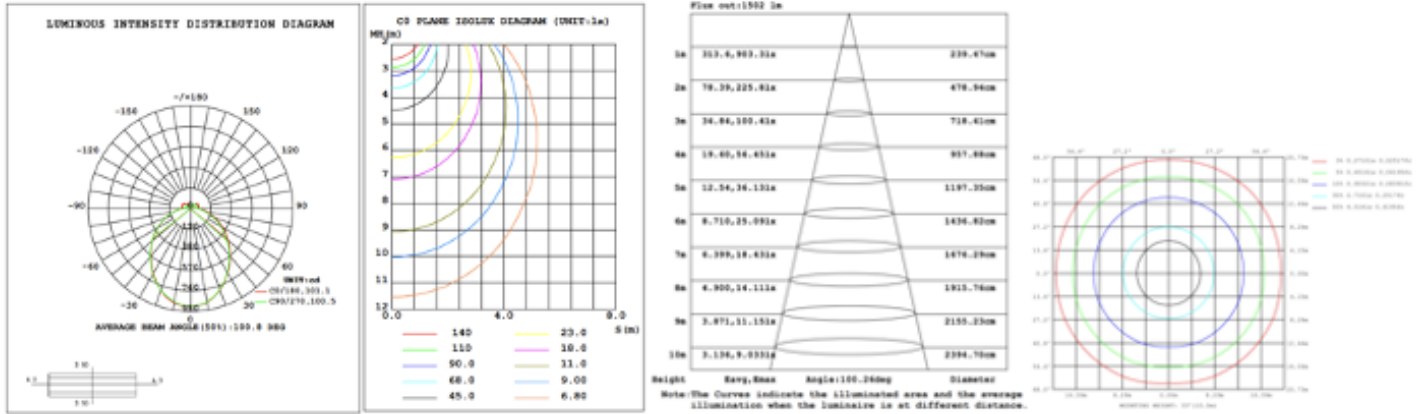

DIMENSIONS & WEIGHTS: Canopy Size for ZigBee & DMX: 15.75" x 2.76"

15.57" = 16" / 23.62" = 24" / 31.5" = 32" / 39.37" = 40" / 47.24" = 48" / 59.06" = 60" / 70.87" = 72"

SB-J02A

23 lbs

25 lbs

30 lbs

34 lbs

SB-J02F

23 lbs

25 lbs

30 lbs

34 lbs

PHOTOMETRIC: Test report for 1 square light only

SB-J01A40W 32"X32" 40W @ 4000K

SB-J01A50W 40" X 40" 50W @ 4000K

SB-J01A60W 48" X 48" 60W @ 4000K