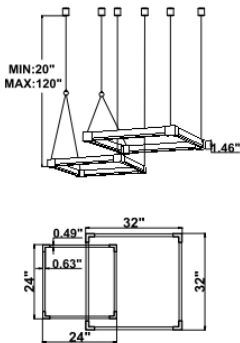

SB-J02F

23 lbs