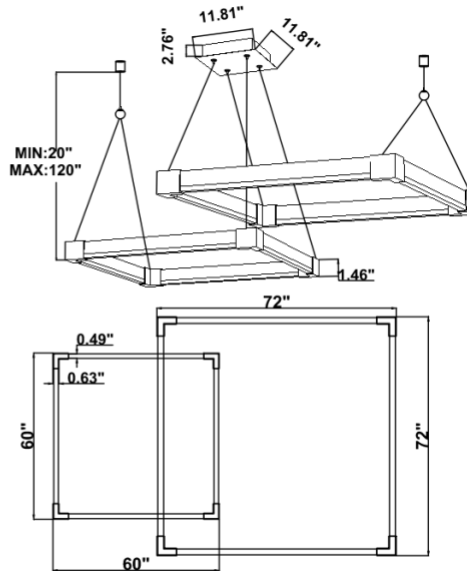

DIMENSIONS & WEIGHTS: Canopy Size for ZigBee & DMX: 15.75" x 2.76"

15.57" = 16" / 23.62" = 24" / 31.5" = 32" / 39.37" = 40" / 47.24" = 48" / 59.06" = 60" / 70.87" = 72"

SB-J02A

23 lbs

25 lbs

30 lbs

34 lbs

SB-J02F

23 lbs

25 lbs

30 lbs

34 lbs

PHOTOMETRIC: Test report for 1 square light only

SB-J01A40W 32"X32" 40W @ 4000K

SB-J01A50W 40" X 40" 50W @ 4000K

SB-J01A60W 48" X 48" 60W @ 4000K