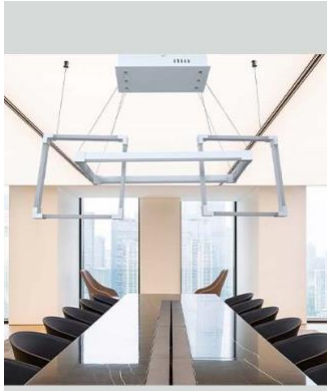

Arlberg 5

PRODUCT DESCRIPTION

Arlberg Geometric size ranges from 24" to 72", custom configurations of squares and rectangles made of an extruded aluminum frame and uniformly backlit acrylic lens, over 6,500 color finishes and suspension cable lengths are available. 3000K/3500K/4000K selectable by switch. RGBW and CCT tunable / dimmable using remote, DMX, App and Google Alexa

FEATURES

- 5-year limited warranty.
- Ships assembled.
- Direct Illumination.
- Extruded aluminum housing up to 72".
- Fixture lumens per watt ratio 80 LPW.

SPECIFICATIONS

- 90+ CRI.
- Input: 100-277V, 50/60Hz.
- 1-10V dimming standard, ELV / TRIAC dimming available.
- UL listed, suitable for dry location.
- Gloss White, Black Jack, Platinum Silver and Oil bronze color finish as standard, 6,500 custom colors are available.
- Built in color temperature selectable. Choose from 3000K/3500K/4000K. Custom color temperatures. lumen outputs, RGBW, Tunable White available.

PARTS PACKED WITH STANDARD FIXTURE

- Plastic Anchors, Screws, Wire Connectors
- CCT Selector Switch