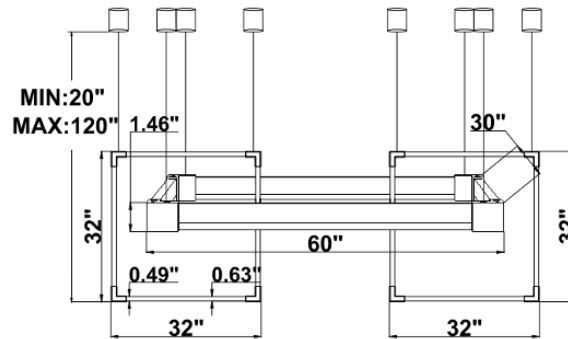

**DIMENSIONS & WEIGHTS:** Canopy Size for ZigBee & DMX: 15.75" x 2.76"

15.57" = 16" / 23.62" = 24" / 31.5" = 32" / 39.37" = 40" / 47.24" = 48" / 59.06" = 60" / 70.87" = 72"

**SB-J03D**

**SB-J031**

**26 lbs**

**32 lbs**

**PHOTOMETRIC: Test report for single square and rectangular**

**SB-J01A40W 32\"X32\" 40W @ 4000K**

**SB-J01B60W 24\"X48\" 60W @ 4000K**

**SB-J01B70W 30"X60" 70W @ 4000K**