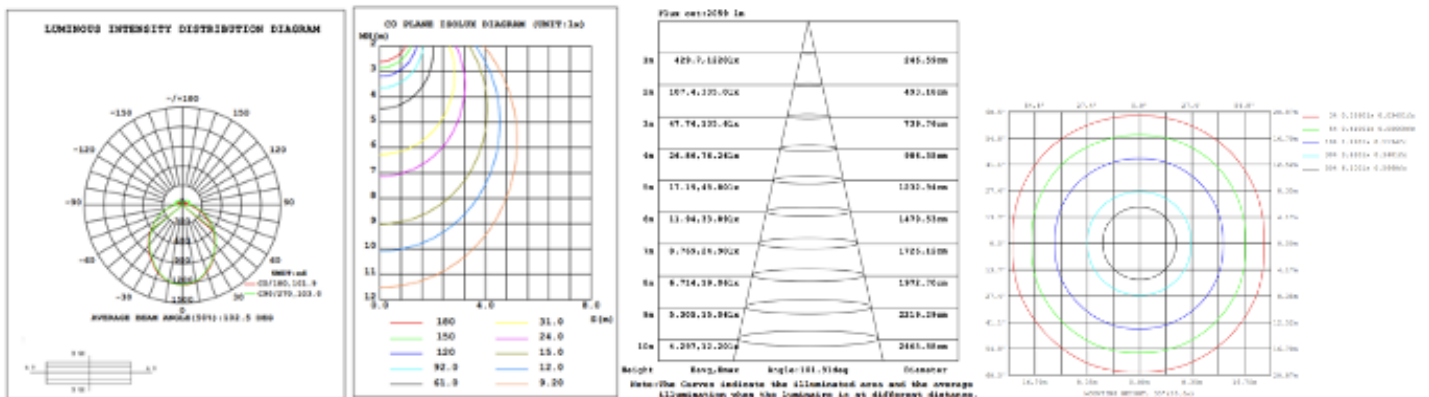

**DIMENSIONS & WEIGHTS:** Canopy Size for ZigBee & DMX: 15.75" x 2.76"

15.57" = 16" / 23.62" = 24" / 31.5" = 32" / 39.37" = 40" / 47.24" = 48" / 59.06" = 60" / 70.87" = 72"

**SB-J03D**

**SB-J031**

**26 lbs**

**32 lbs**

**PHOTOMETRIC: Test report for single square and rectangular**

**SB-J01A40W 32\"X32\" 40W @ 4000K**

**SB-J01B60W 24\"X48\" 60W @ 4000K**

**SB-J01B70W 30"X60" 70W @ 4000K**