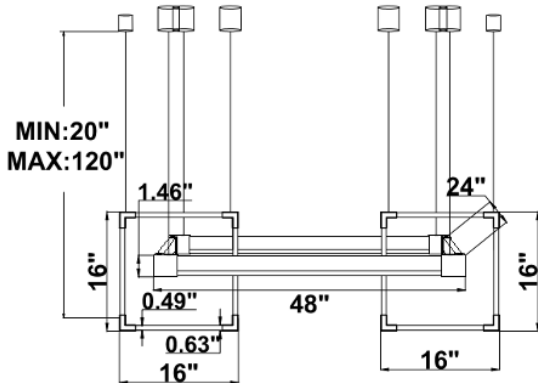

**DIMENSIONS & WEIGHTS:** Canopy Size for ZigBee & DMX: 15.75" x 2.76"

15.57" = 16" / 23.62" = 24" / 31.5" = 32" / 39.37" = 40" / 47.24" = 48" / 59.06" = 60" / 70.87" = 72"

**SB-J03D**

**SB-J031**

**26 lbs**

**32 lbs**

**PHOTOMETRIC: Test report for single square and rectangular**

**SB-J01A40W 32\"X32\" 40W @ 4000K**

**SB-J01B60W 24\"X48\" 60W @ 4000K**

**SB-J01B70W 30"X60" 70W @ 4000K**