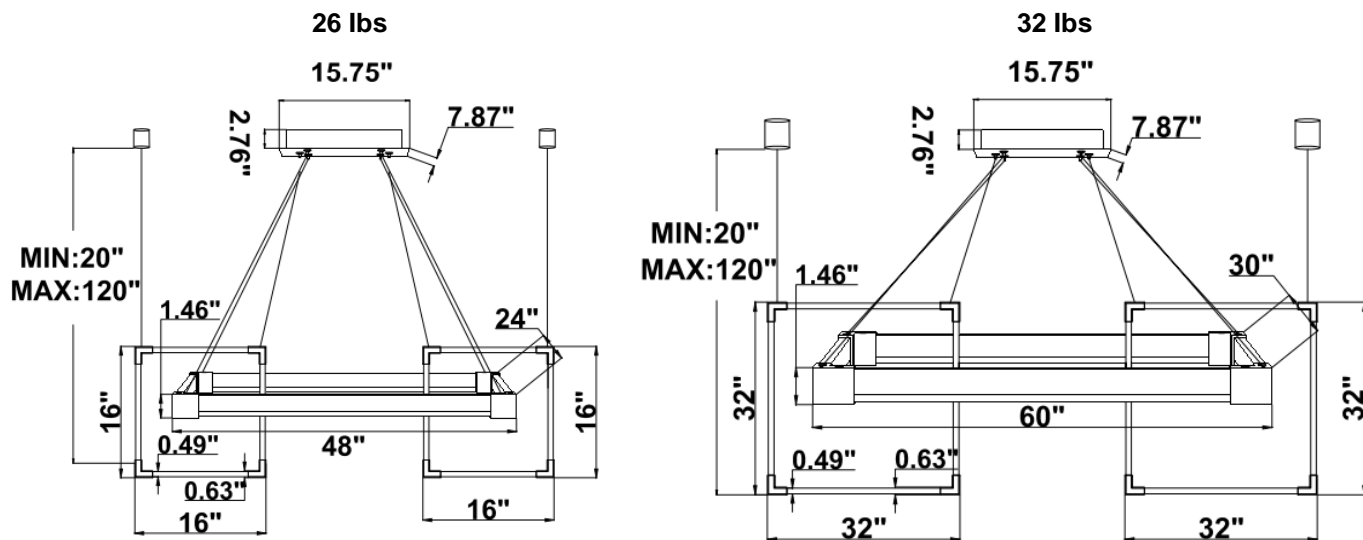

**DIMENSIONS & WEIGHTS:** Canopy Size for ZigBee & DMX: 15.75" x 2.76"

15.57" = 16" / 23.62" = 24" / 31.5" = 32" / 39.37" = 40" / 47.24" = 48" / 59.06" = 60" / 70.87" = 72"

**SB-J03D**

**SB-J031**

**26 lbs**