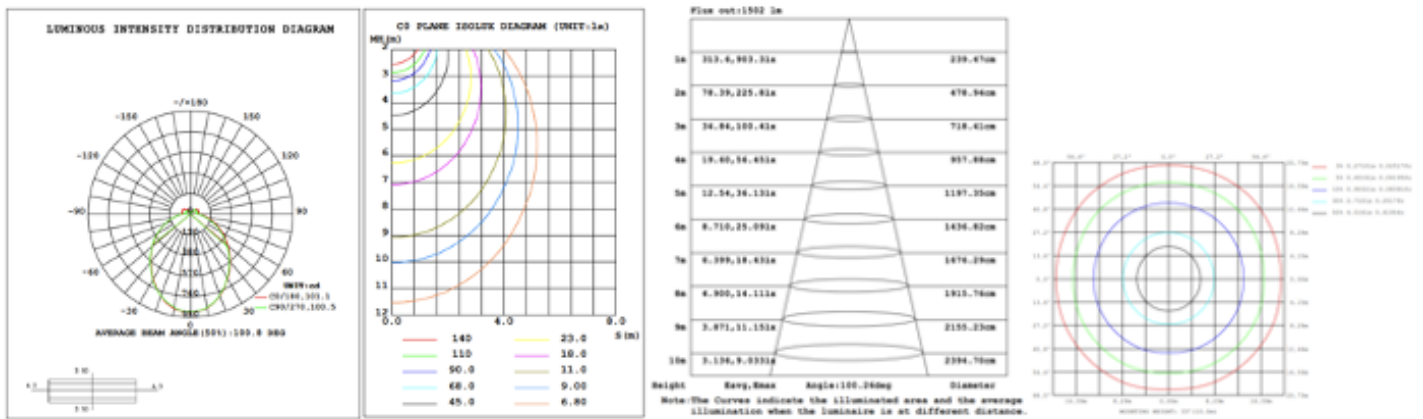

PHOTOMETRIC: Test report for single square and rectangular

SB-J01A40W 32\"X32\" 40W @ 4000K