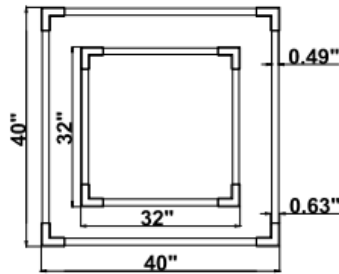

## DIMENSIONS & WEIGHTS: Canopy Size for ZigBee & DMX: 15.75" x 2.76"

15.57" = 16" / 23.62" = 24" / 31.5" = 32" / 39.37" = 40" / 47.24" = 48" / 59.06" = 60" / 70.87" = 72"

**SB-J02B**

**22 lbs**

**25 lbs**

**30 lbs**

**34 lbs**

**SB-J02T**

**22 lbs**

**25 lbs**

**30 lbs**

**34 lbs**

**SB-J02R**

**30 lbs**

**34 lbs**

**30 lbs**

**34 lbs**

**PHOTOMETRIC: Test report for single square light only**

**SB-J01A40W 32"X32" 40W @ 4000K**

**SB-J01A50W 40" X 40" 50W @ 4000K**

**SB-J01A60W 48" X 48" 60W @ 4000K**