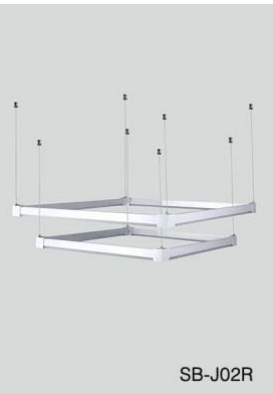

### PRODUCT DESCRIPTION

**Arlberg Geometric** size ranges from 24" to 72", custom configurations of squares and rectangles made of an extruded aluminum frame and uniformly backlit acrylic lens, over 6,500 color finishes and suspension cable lengths are available. 3000K/3500K/4000K selectable by switch. RGBW and CCT tunable / dimmable using remote, DMX, App and Google Alexa

### FEATURES

- 5-year limited warranty.
- Ships assembled.
- Direct Illumination.
- Extruded aluminum housing up to 72".
- Fixture lumens per watt ratio 80 LPW.