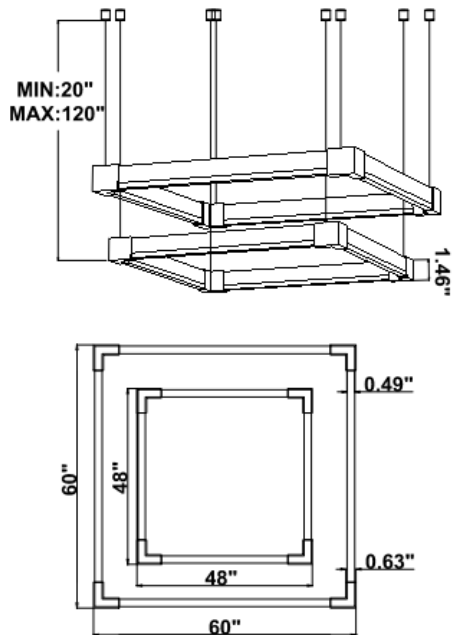

## DIMENSIONS & WEIGHTS: Canopy Size for ZigBee & DMX: 15.75" x 2.76"

15.57" = 16" / 23.62" = 24" / 31.5" = 32" / 39.37" = 40" / 47.24" = 48" / 59.06" = 60" / 70.87" = 72"

**SB-J02B**

**22 lbs**

**25 lbs**

**30 lbs**

**34 lbs**

**SB-J02T**

**22 lbs**

**25 lbs**

**30 lbs**

**34 lbs**

**SB-J02R**

**30 lbs**

**34 lbs**

**30 lbs**

**34 lbs**

**PHOTOMETRIC: Test report for single square light only**

**SB-J01A40W 32"X32" 40W @ 4000K**

**SB-J01A50W 40" X 40" 50W @ 4000K**

**SB-J01A60W 48" X 48" 60W @ 4000K**