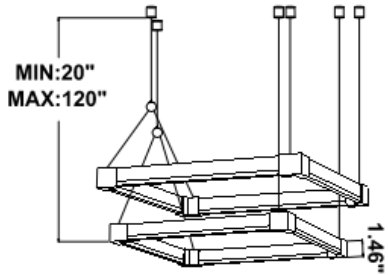

SB-J02R

30 lbs