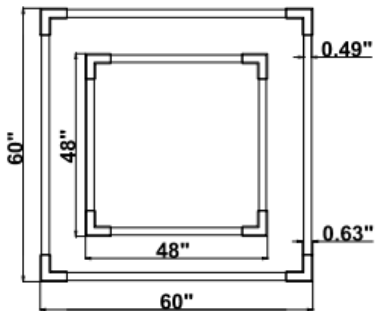

## DIMENSIONS & WEIGHTS: Canopy Size for ZigBee & DMX: 15.75" x 2.76"

15.57" = 16" / 23.62" = 24" / 31.5" = 32" / 39.37" = 40" / 47.24" = 48" / 59.06" = 60" / 70.87" = 72"

**SB-J02B**

**22 lbs**

**25 lbs**

**30 lbs**

**34 lbs**

**SB-J02T**

**22 lbs**

**25 lbs**

**30 lbs**

**34 lbs**

**SB-J02R**

**30 lbs**

**34 lbs**

**30 lbs**

**34 lbs**

**PHOTOMETRIC: Test report for single square light only**

**SB-J01A40W 32"X32" 40W @ 4000K**

**SB-J01A50W 40" X 40" 50W @ 4000K**

**SB-J01A60W 48" X 48" 60W @ 4000K**