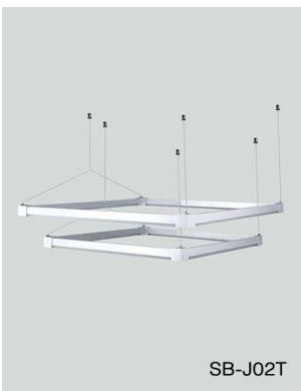

### PRODUCT DESCRIPTION

**Arlberg Geometric** size ranges from 24" to 72", custom configurations of squares and rectangles made of an extruded aluminum frame and uniformly backlit acrylic lens, over 6,500 color finishes and suspension cable lengths are available. 3000K/3500K/4000K selectable by switch. RGBW and CCT tunable / dimmable using remote, DMX, App and Google Alexa

### FEATURES

- 5-year limited warranty.
- Ships assembled.
- Direct Illumination.
- Extruded aluminum housing up to 72".
- Fixture lumens per watt ratio 80 LPW.