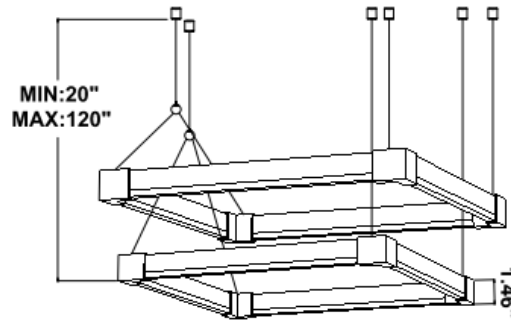

**30 lbs**

**34 lbs**

**30 lbs**

**34 lbs**

**PHOTOMETRIC: Test report for single square light only**

**SB-J01A40W 32"X32" 40W @ 4000K**

**SB-J01A50W 40" X 40" 50W @ 4000K**

**SB-J01A60W 48" X 48" 60W @ 4000K**