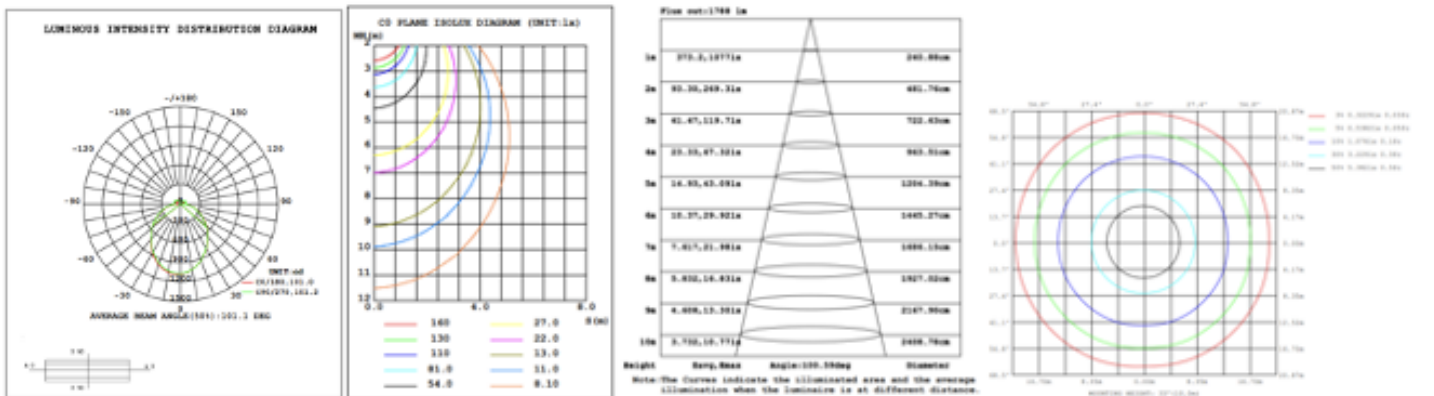

**30 lbs**

**34 lbs**

**30 lbs**

**34 lbs**

**PHOTOMETRIC: Test report for single square light only**

**SB-J01A40W 32"X32" 40W @ 4000K**

**SB-J01A50W 40" X 40" 50W @ 4000K**

**SB-J01A60W 48" X 48" 60W @ 4000K**