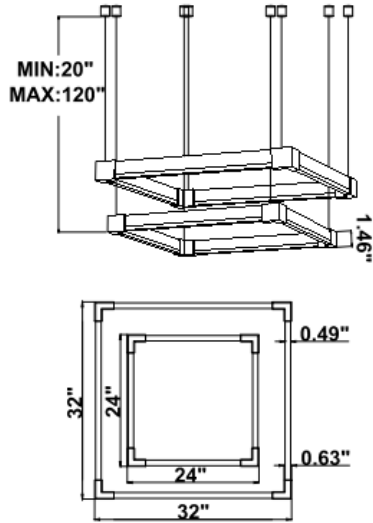

## DIMENSIONS & WEIGHTS: Canopy Size for ZigBee & DMX: 15.75" x 2.76"

15.57" = 16" / 23.62" = 24" / 31.5" = 32" / 39.37" = 40" / 47.24" = 48" / 59.06" = 60" / 70.87" = 72"

**SB-J02B**

**22 lbs**

**25 lbs**

**30 lbs**

**34 lbs**

**SB-J02T**

**22 lbs**

**25 lbs**

**30 lbs**

**34 lbs**

**SB-J02R**

**30 lbs**

**34 lbs**

**30 lbs**

**34 lbs**

**PHOTOMETRIC: Test report for single square light only**

**SB-J01A40W 32"X32" 40W @ 4000K**

**SB-J01A50W 40" X 40" 50W @ 4000K**

**SB-J01A60W 48" X 48" 60W @ 4000K**