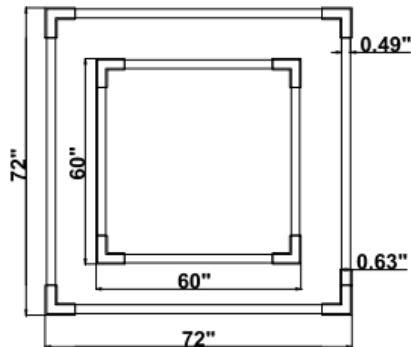

## DIMENSIONS & WEIGHTS: Canopy Size for ZigBee & DMX: 15.75" x 2.76"

15.57" = 16" / 23.62" = 24" / 31.5" = 32" / 39.37" = 40" / 47.24" = 48" / 59.06" = 60" / 70.87" = 72"

**SB-J02B**

**22 lbs**

**25 lbs**

**30 lbs**

**34 lbs**

**30 lbs**

**34 lbs**

**PHOTOMETRIC: Test report for single square light only**

**SB-J01A40W 32"X32" 40W @ 4000K**

**SB-J01A50W 40" X 40" 50W @ 4000K**

**SB-J01A60W 48" X 48" 60W @ 4000K**