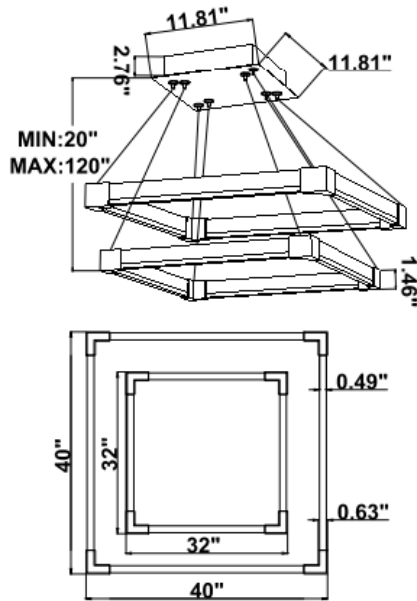

## DIMENSIONS & WEIGHTS: Canopy Size for ZigBee & DMX: 15.75" x 2.76"

15.57" = 16" / 23.62" = 24" / 31.5" = 32" / 39.37" = 40" / 47.24" = 48" / 59.06" = 60" / 70.87" = 72"

**SB-J02B**

**22 lbs**

**25 lbs**