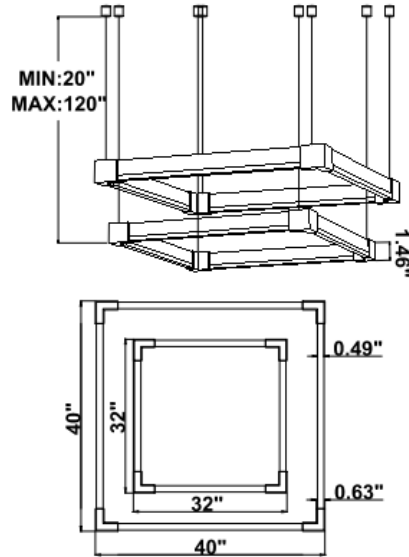

## DIMENSIONS & WEIGHTS: Canopy Size for ZigBee & DMX: 15.75" x 2.76"

15.57" = 16" / 23.62" = 24" / 31.5" = 32" / 39.37" = 40" / 47.24" = 48" / 59.06" = 60" / 70.87" = 72"

**SB-J02B**

**22 lbs**

**25 lbs**

**30 lbs**

**34 lbs**

**SB-J02T**

**22 lbs**

**25 lbs**

**30 lbs**

**34 lbs**

**SB-J02R**

**30 lbs**

**34 lbs**

**30 lbs**

**34 lbs**

**PHOTOMETRIC: Test report for single square light only**

**SB-J01A40W 32"X32" 40W @ 4000K**

**SB-J01A50W 40" X 40" 50W @ 4000K**

**SB-J01A60W 48" X 48" 60W @ 4000K**