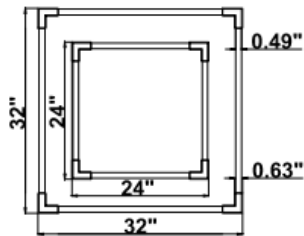

SB-J02R

30 lbs