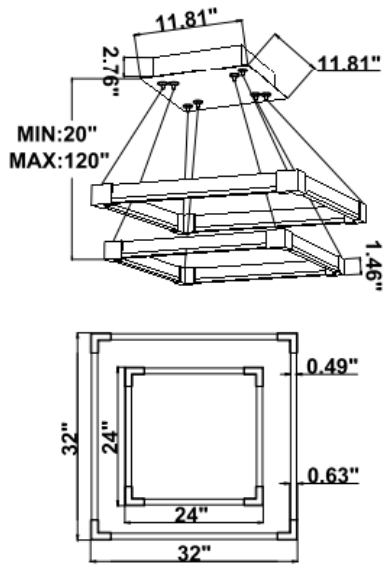

## DIMENSIONS & WEIGHTS: Canopy Size for ZigBee & DMX: 15.75" x 2.76"

15.57" = 16" / 23.62" = 24" / 31.5" = 32" / 39.37" = 40" / 47.24" = 48" / 59.06" = 60" / 70.87" = 72"

**SB-J02B**

**22 lbs**

**25 lbs**