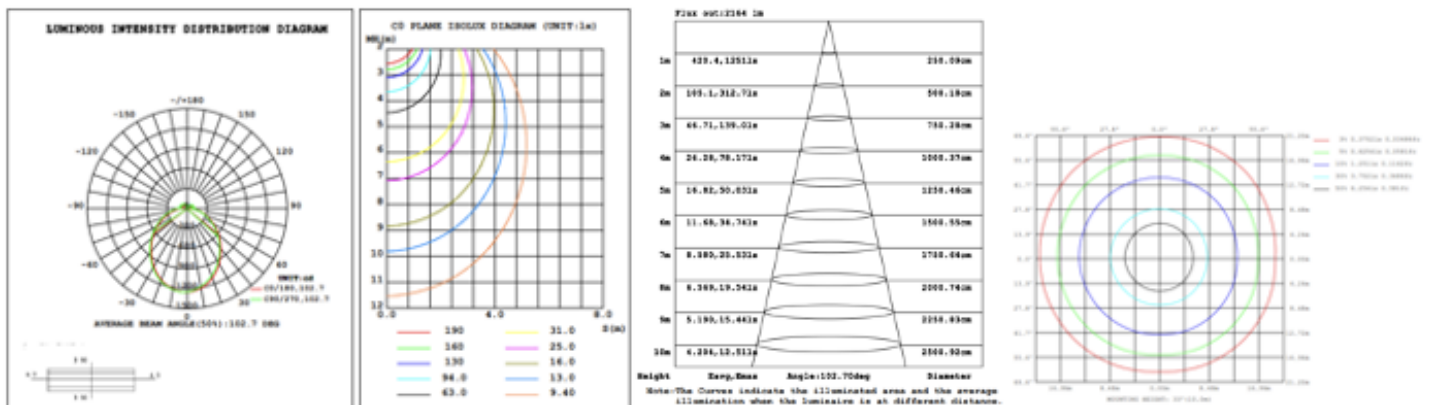

**30 lbs**

**34 lbs**

**30 lbs**

**34 lbs**

**PHOTOMETRIC: Test report for single square light only**

**SB-J01A40W 32"X32" 40W @ 4000K**

**SB-J01A50W 40" X 40" 50W @ 4000K**

**SB-J01A60W 48" X 48" 60W @ 4000K**