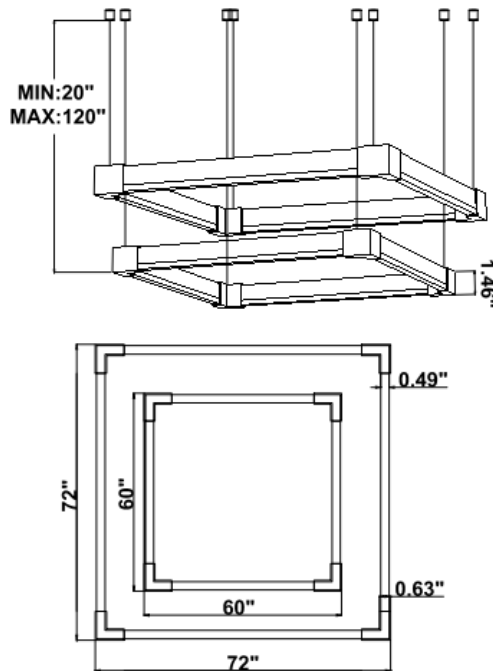

## DIMENSIONS & WEIGHTS: Canopy Size for ZigBee & DMX: 15.75" x 2.76"

15.57" = 16" / 23.62" = 24" / 31.5" = 32" / 39.37" = 40" / 47.24" = 48" / 59.06" = 60" / 70.87" = 72"

**SB-J02B**

**22 lbs**

**25 lbs**

**30 lbs**

**34 lbs**

**SB-J02T**

**22 lbs**

**25 lbs**

**30 lbs**

**34 lbs**

**SB-J02R**

**30 lbs**

**34 lbs**

**30 lbs**

**34 lbs**

**PHOTOMETRIC: Test report for single square light only**

**SB-J01A40W 32"X32" 40W @ 4000K**

**SB-J01A50W 40" X 40" 50W @ 4000K**

**SB-J01A60W 48" X 48" 60W @ 4000K**