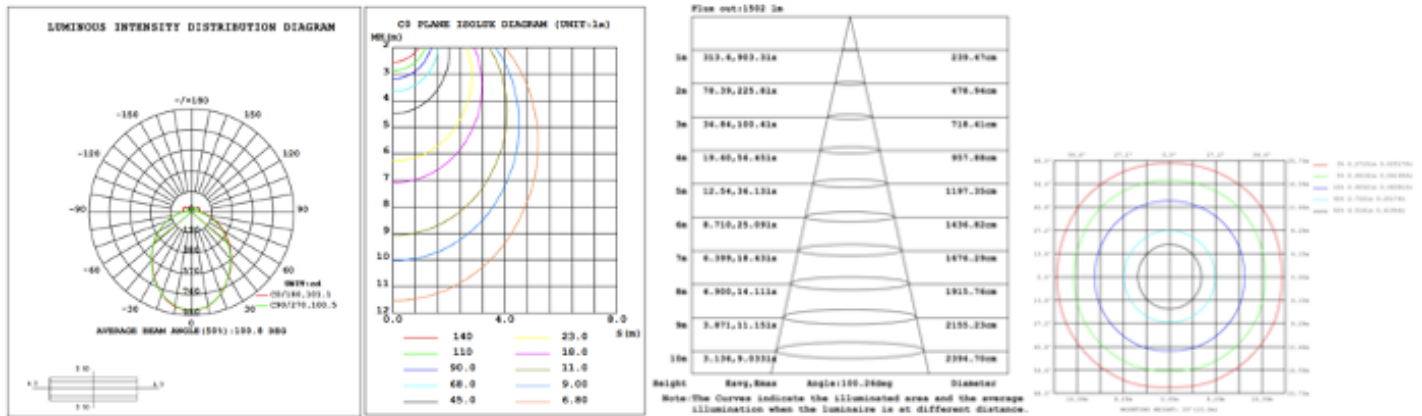

**30 lbs**

**34 lbs**

**30 lbs**

**34 lbs**

**PHOTOMETRIC: Test report for single square light only**

**SB-J01A40W 32"X32" 40W @ 4000K**

**SB-J01A50W 40" X 40" 50W @ 4000K**

**SB-J01A60W 48" X 48" 60W @ 4000K**