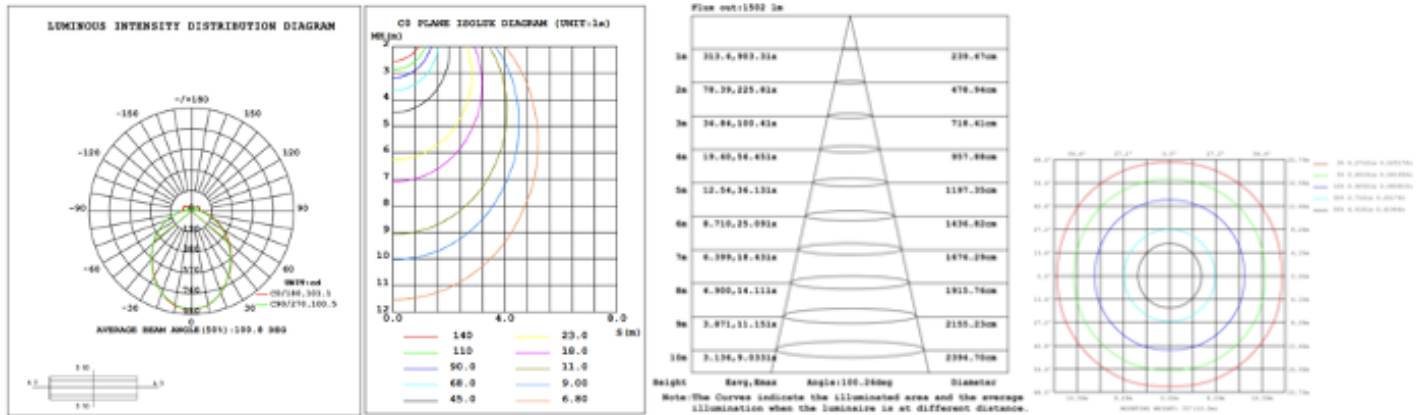

PHOTOMETRIC: Test report for single square light only

SB-J01A40W 32"X32" 40W @ 4000K