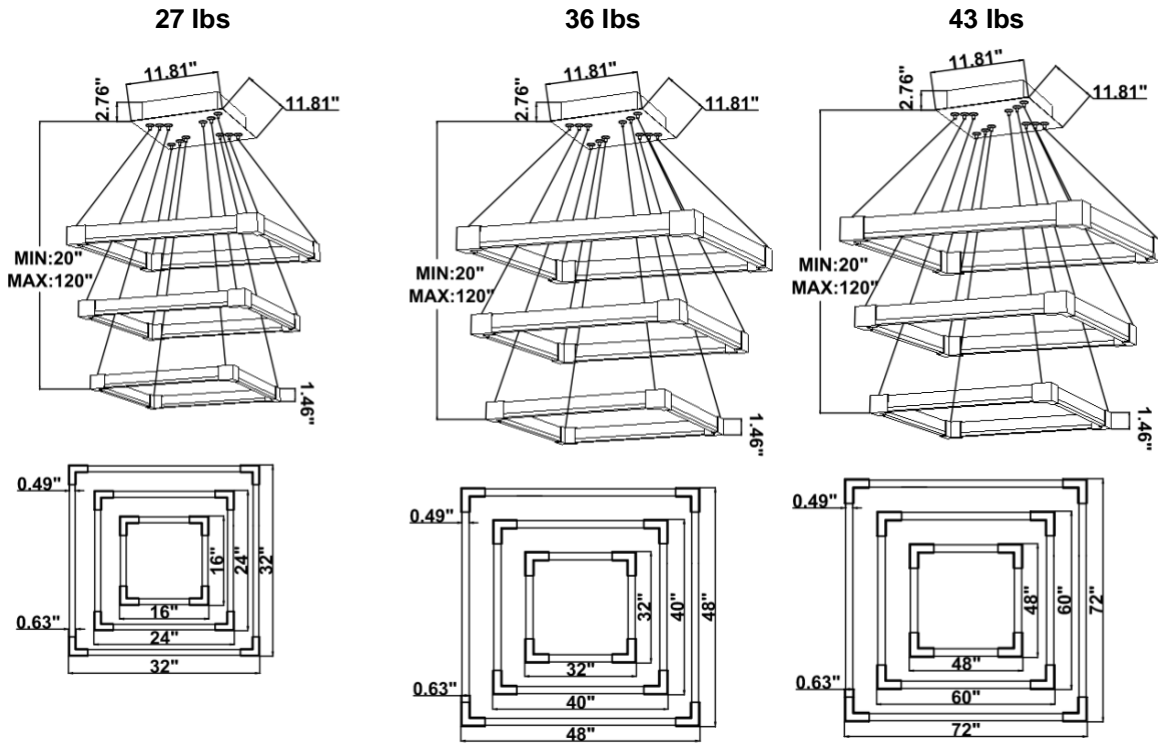

DIMENSIONS & WEIGHTS: Canopy Size for ZigBee & DMX: 15.75" x 2.76"

15.57" = 16" / 23.62" = 24" / 31.5" = 32" / 39.37" = 40" / 47.24" = 48" / 59.06" = 60" / 70.87" = 72"

SB-J03A

SB-J03B

SB-J03F

SB-J03G

PHOTOMETRIC: Test report for single square light only