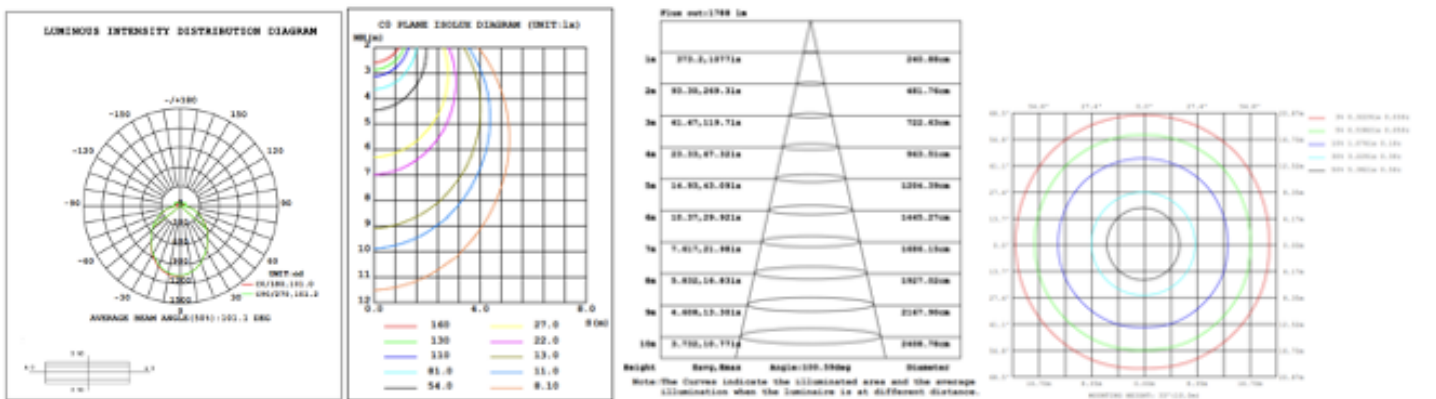

SB-J01A50W 40" X 40" 50W @ 4000K