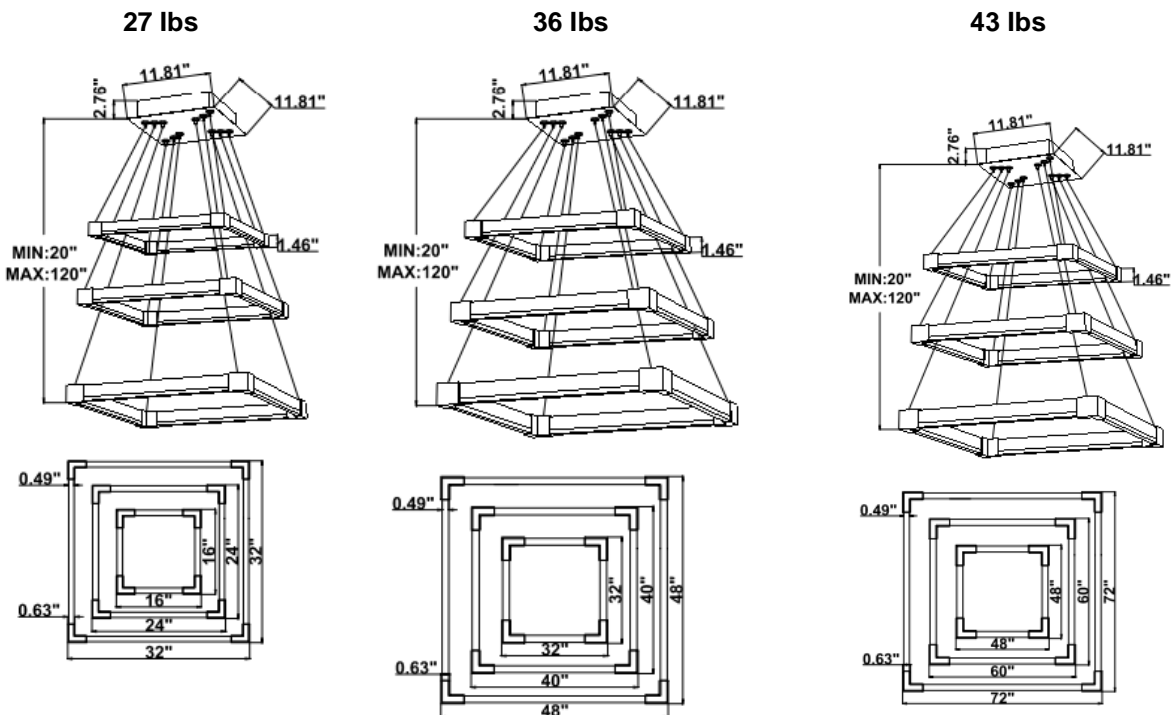

DIMENSIONS & WEIGHTS: Canopy Size for ZigBee & DMX: 15.75" x 2.76"

15.57" = 16" / 23.62" = 24" / 31.5" = 32" / 39.37" = 40" / 47.24" = 48" / 59.06" = 60" / 70.87" = 72"

SB-J03A

SB-J03B

SB-J03F

SB-J03G

PHOTOMETRIC: Test report for single square light only