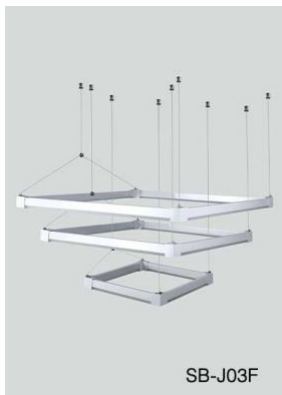

Arlberg 9

PRODUCT DESCRIPTION

Arlberg Geometric size ranges from 24" to 72", custom configurations of squares and rectangles made of an extruded aluminum frame and uniformly backlit acrylic lens, over 6,500 color finishes and suspension cable lengths are available. 3000K/3500K/4000K selectable by switch. RGBW and CCT tunable / dimmable using remote, DMX, App and Google Alexa

PARTS PACKED WITH STANDARD FIXTURE

- Plastic Anchors, Screws, Wire Connectors
- CCT Selector Switch

MODEL INFORMATION:

Example: SB-J03A90WSB

Products Series	Wattage/Size	Options	RGBW/CCT Select Only	Profile Finishes	Aircraft Cable
*SB-J03A SB-J03B SB-J03F SB-J03G	*90W=16"X16"+24"X24"+32"X32"	*S=1-10V dimming, CRI 90 3000K/3500K/4000K Color	T=3K-4K Tunable White	*B=Black Jack	*Blank=10' foot 120" (Standard)
	150W=32"X32"+40"X40"+48"X48"	Selectable (Standard), 4000K factory color default set	R4=RGB+4000K (standard)	S=Platinum Silver	5'=5 foot 60"
	240W=48"X48"+60"x60"+72"X72"	L=ELV/Triac dimming with 3000K/3500K/4000K Color Selectable	R3=RGB+3000K	W=Gloss White	15'=15 foot 180"
		D=DMX		O=Oil Rubbed Bronze	20'=20 foot 240"
		Z=ZigBee			25'=25 foot 300"
	DMX for RGBW and Tunable White, control by Wall Switch or DMX control system.		Do not select this column if selected "S"	Full Color Name or RAL number for Custom Colors, select from Color Collections	
	ZigBee for RGBW and CCT tunable / dimmable using remote, DMX, App and Google Alexa.				