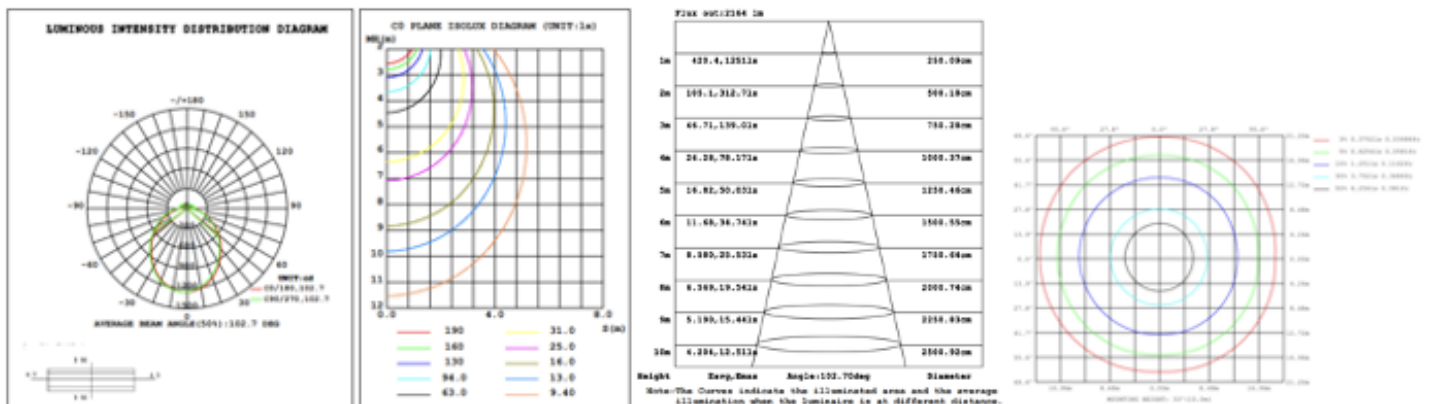

SB-J01A60W 48" X 48" 60W @ 4000K