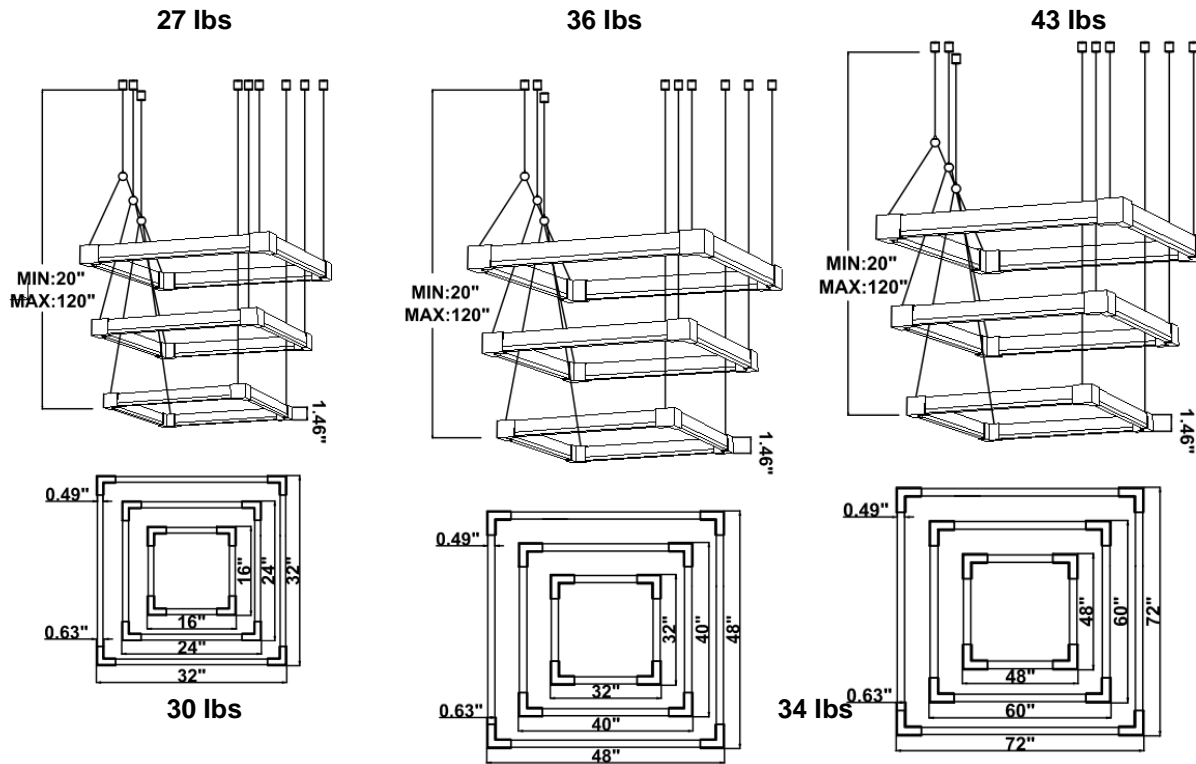

DIMENSIONS & WEIGHTS: Canopy Size for ZigBee & DMX: 15.75" x 2.76"

15.57" = 16" / 23.62" = 24" / 31.5" = 32" / 39.37" = 40" / 47.24" = 48" / 59.06" = 60" / 70.87" = 72"

SB-J03A

SB-J03B

SB-J03F

SB-J03G

PHOTOMETRIC: Test report for single square light only