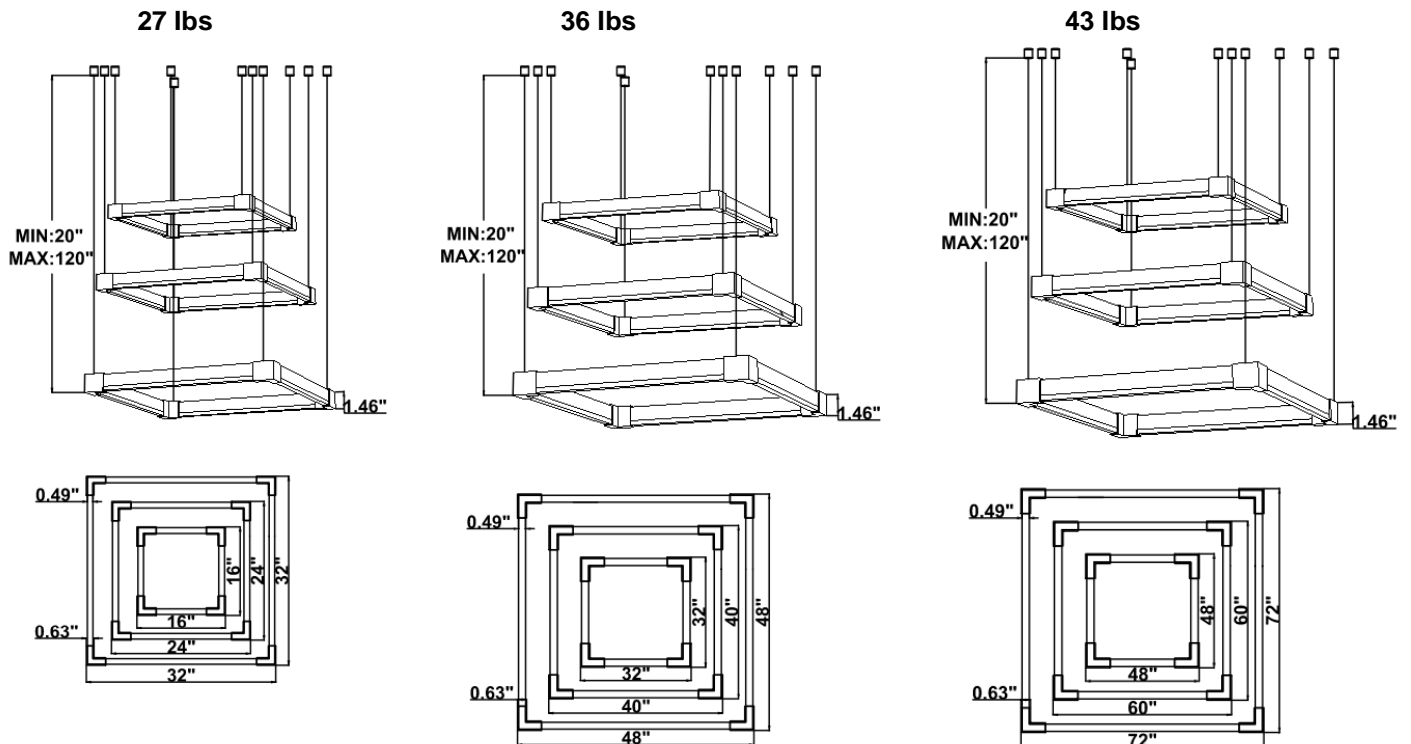

DIMENSIONS & WEIGHTS: Canopy Size for ZigBee & DMX: 15.75" x 2.76"

15.57" = 16" / 23.62" = 24" / 31.5" = 32" / 39.37" = 40" / 47.24" = 48" / 59.06" = 60" / 70.87" = 72"

SB-J03A

SB-J03B

SB-J03F

SB-J03G

PHOTOMETRIC: Test report for single square light only