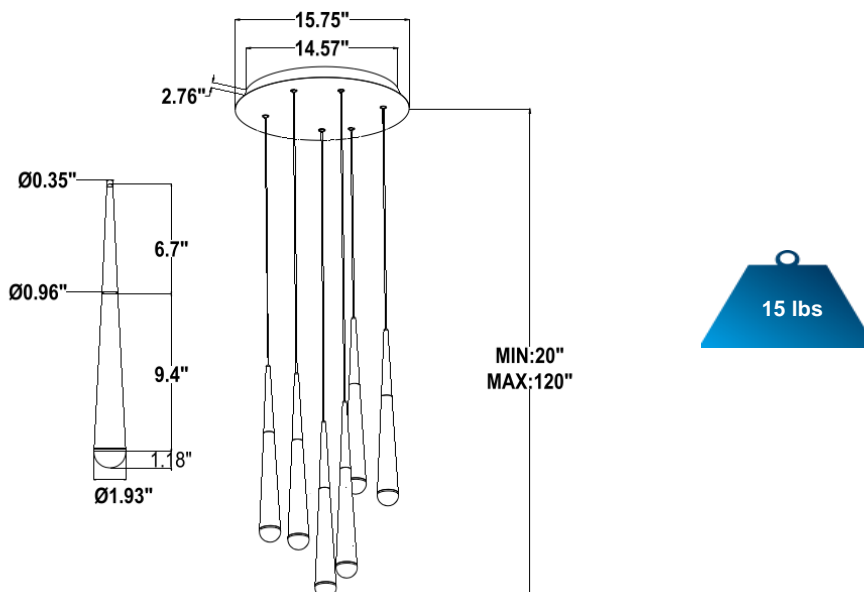

CHAMONIX R06A

PRODUCT DESCRIPTION

Each **Chamonix** pendant element is roughly 2" dia. by 17" high. It is machined from a block of aluminum. It has an indirect and direct lighting component. Available with 6 to 40 elements or more. Naturally custom configurations are available. Over 6,500 color finishes and suspension cable lengths are available. 3000K/3500K/4000K selectable by switch or Tunable White / Dimmable. Ships assembled.

PARTS PACKED WITH STANDARD FIXTURE

- Plastic Anchors, Screws, Wire Connectors
- CCT Selector Switch

MODEL INFORMATION:

Example: SB-R06A30WSB

Products Series	Wattage/Size	Options	RGBW/CCT Select Only	Profile/Canopy Finishes	Aircraft Cable	
*SB-R06A	*30W =6 lights	*S=1-10V dimming, CRI 90 3000K/3500K/4000K Color Selectable (Standard), 4000K factory color default set	T=3K-4K Tunable White	*B=Black Jack	*Blank=10' foot 120" (Standard)	
		L=ELV/Triac dimming with 3000K/3500K/4000K Color Selectable	R=RGB	S=Platinum Silver	5'=5 foot 60"	
		D=DMX		W=Gloss White	15'=15 foot 180"	
		Z=ZigBee		O=Oil Rubbed Bronze	20'=20 foot 240"	
		DMX for RGB and Tunable White, control by Wall Switch or DMX control system.	Do not select this column if selected "S"	Full Color Name or RAL number for Custom Colors, select from Color Collections		
		ZigBee for RGB and CCT tunable / dimmable using remote, DMX, App and Google Alexa.				

EMERGENCY BATTERY OPTIONS

[SEE SPEC](#)

PICTURE	MODEL NUMBER	DESCRIPTION
	SB-EBP/5W/B	Factory installed Remote Emergency Battery Pack 5W 90 minutes
	SB-EBP/10.7W/B	Factory installed Remote Emergency Battery Pack 10.7W 90 minutes
	SB-EBP/17W/B	Factory installed Remote Emergency Battery Pack 17W 90 minutes

DIMENSIONS & WEIGHTS:

PHOTOMETRIC: Test report is for 1 light only

Flux out: 182.5 lm

Note: The Curves indicate the illuminated area and the average illumination when the luminaire is at different distance.