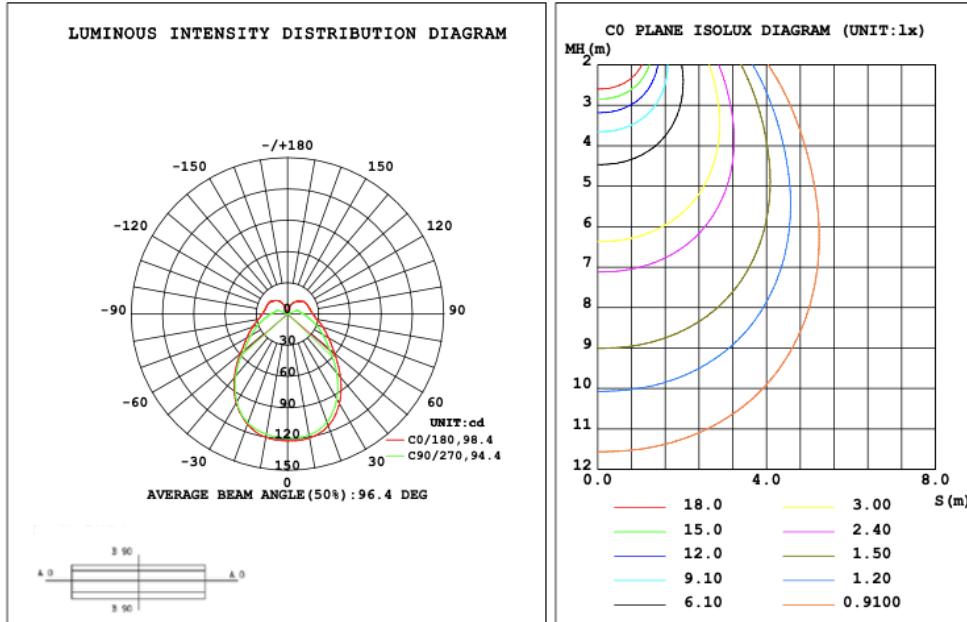

DIMENSIONS & WEIGHTS:

PHOTOMETRIC: Test report is for 1 light only

Flux out: 182.5 lm

Note: The Curves indicate the illuminated area and the average illumination when the luminaire is at different distance.