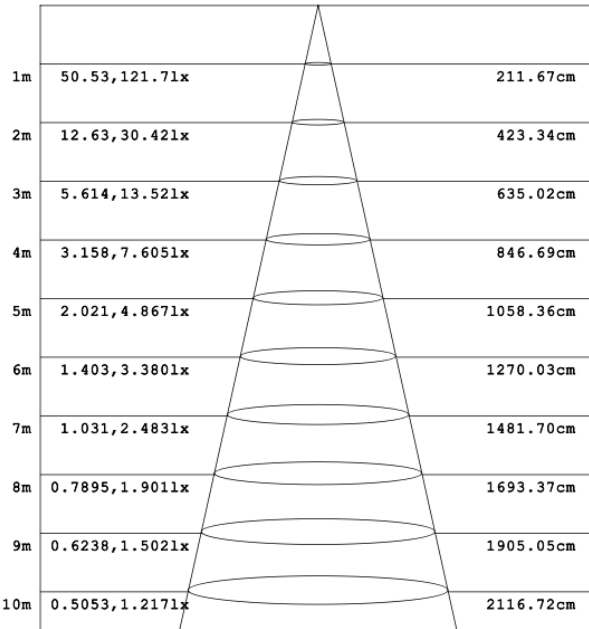

CHAMONIX R06A

PRODUCT DESCRIPTION

Each **Chamonix** pendant element is roughly 2" dia. by 17" high. It is machined from a block of aluminum. It has an indirect and direct lighting component. Available with 6 to 40 elements or more. Naturally custom configurations are available. Over 6,500 color finishes and suspension cable lengths are available. 3000K/3500K/4000K selectable by switch or Tunable White / Dimmable. Ships assembled.

FEATURES

- 5-year limited warranty.
- Ships assembled.
- Direct Illumination.
- Aluminum housing, acrylic lens roughly 2" dia by 17" high .
- Fixture lumens per watt ratio 60 LPW.

SPECIFICATIONS

- 90+ CRI.
- Input: 100-277V, 50/60Hz.
- 1-10V dimming standard, ELV / TRIAC dimming available.
- UL listed, suitable for dry location.
- Gloss White, Black Jack, Platinum Silver and Oil bronze color finish as standard, 6,500 custom colors are available.
- Built in color temperature selectable. Choose from 3000K/3500K/4000K. Custom color temperatures. lumen outputs, RGB, Tunable White available.

DIMENSIONS & WEIGHTS:

PHOTOMETRIC: Test report is for 1 light only

Flux out: 182.5 lm

Note: The Curves indicate the illuminated area and the average illumination when the luminaire is at different distance.