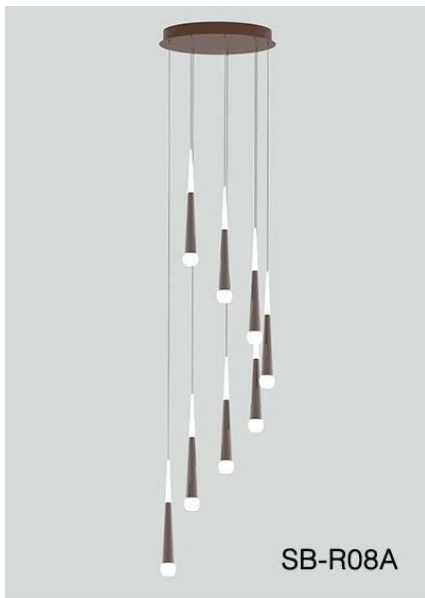

## PRODUCT DESCRIPTION

Each **Chamonix** pendant element is roughly 2" dia. by 17" high. It is machined from a block of aluminum. It has an indirect and direct lighting component. Available with 6 to 40 elements or more. Naturally custom configurations are available. Over 6,500 color finishes and suspension cable lengths are available. 3000K/3500K/4000K selectable by switch or Tunable White / Dimmable. Ships assembled.

### FEATURES

- 5-year limited warranty.
- Ships assembled.
- Direct Illumination.
- Aluminum housing, acrylic lens, light size roughly 2" dia by 17" high .
- Fixture lumens per watt ratio 60 LPW.

### PARTS PACKED WITH STANDARD FIXTURE

- Plastic Anchors, Screws, Wire Connectors
- CCT Selector Switch

**MODEL INFORMATION:**

**Example: SB-R08A40WSB**

Products Series	Wattage/Size	Options	RGBW/CCT Select Only	Profile/Canopy Finishes	Aircraft Cable	
*SB-R08A	*40W =8 lights	*S=1-10V dimming, CRI 90 3000K/3500K/4000K Color Selectable (Standard), 4000K factory color default set	T=3K-4K Tunable White	*B=Black Jack	*Blank=10' foot 120" (Standard)	
		L=ELV/Triac dimming with 3000K/3500K/4000K Color Selectable	R=RGB	S=Platinum Silver	5'=5 foot 60"	
		D=DMX		W=Gloss White	15'=15 foot 180"	
		Z=ZigBee		O=Oil Rubbed Bronze	20'=20 foot 240"	
		DMX for RGB and Tunable White, control by Wall Switch or DMX control system.	Do not select this column if selected "S"	Full Color Name or RAL number for Custom Colors, select from <a href="#">Color Collections</a>		
		ZigBee for RGB and CCT tunable / dimmable using remote, DMX, App and Google Alexa.				