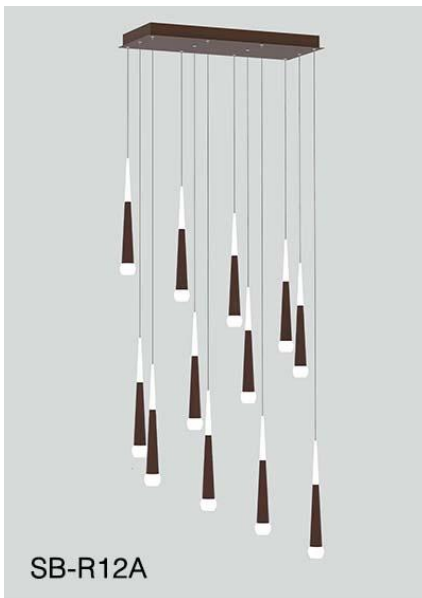

## PRODUCT DESCRIPTION

Each **Chamonix** pendant element is roughly 2" dia. by 17" high. It is machined from a block of aluminum. It has an indirect and direct lighting component. Available with 6 to 40 elements or more. Naturally custom configurations are available. Over 6,500 color finishes and suspension cable lengths are available. 3000K/3500K/4000K selectable by switch or Tunable White / Dimmable. Ships assembled.

## FEATURES

- 5-year limited warranty.
- Ships assembled.
- Direct Illumination.
- Aluminum housing, acrylic lens, light size roughly 2" dia by 17" high .
- Fixture lumens per watt ratio 60 LPW.

## PARTS PACKED WITH STANDARD FIXTURE

- Plastic Anchors, Screws, Wire Connectors
- CCT Selector Switch

**MODEL INFORMATION:**

**Example: SB-R12A60WSB**

Products Series	Wattage/Size	Options	RGBW/CCT Select Only	Profile/Canopy Finishes	Aircraft Cable	
*SB-R12A	*60W =12 lights	*S=1-10V dimming, CRI 90 3000K/3500K/4000K Color Selectable (Standard), 4000K factory color default set	T=3K-4K Tunable White	*B=Black Jack	*Blank=10' foot 120" (Standard)	
		L=ELV/Triac dimming with 3000K/3500K/4000K Color Selectable	R=RGB	S=Platinum Silver	5'=5 foot 60"	
		D=DMX		W=Gloss White	15'=15 foot 180"	
		Z=ZigBee		O=Oil Rubbed Bronze	20'=20 foot 240"	
		DMX for RGB and Tunable White, control by Wall Switch or DMX control system.	Do not select this column if selected "S"	Full Color Name or RAL number for Custom Colors, select from <a href="#">Color Collections</a>		
		ZigBee for RGB and CCT tunable / dimmable using remote, DMX, App and Google Alexa.				