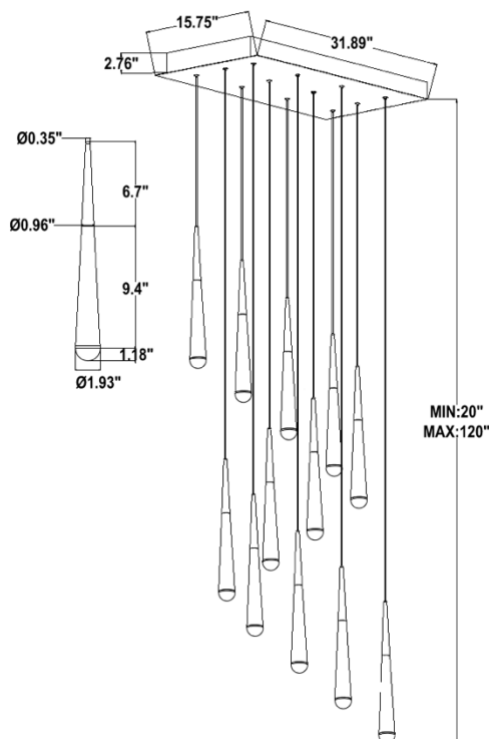

## PRODUCT DESCRIPTION

Each **Chamonix** pendant element is roughly 2" dia. by 17" high. It is machined from a block of aluminum. It has an indirect and direct lighting component. Available with 6 to 40 elements or more. Naturally custom configurations are available. Over 6,500 color finishes and suspension cable lengths are available. 3000K/3500K/4000K selectable by switch or Tunable White / Dimmable. Ships assembled.

## FEATURES

- 5-year limited warranty.
- Ships assembled.
- Direct Illumination.
- Aluminum housing, acrylic lens, light size roughly 2" dia by 17" high .
- Fixture lumens per watt ratio 60 LPW.

## EMERGENCY BATTERY OPTIONS

[SEE SPEC](#)

PICTURE	MODEL NUMBER	DESCRIPTION
	SB-EBP/5W/B	Factory installed Remote Emergency Battery Pack 5W 90 minutes
	SB-EBP/10.7W/B	Factory installed Remote Emergency Battery Pack 10.7W 90 minutes
	SB-EBP/17W/B	Factory installed Remote Emergency Battery Pack 17W 90 minutes

## DIMENSIONS & WEIGHTS:

**PHOTOMETRIC:** Test report is for 1 light only