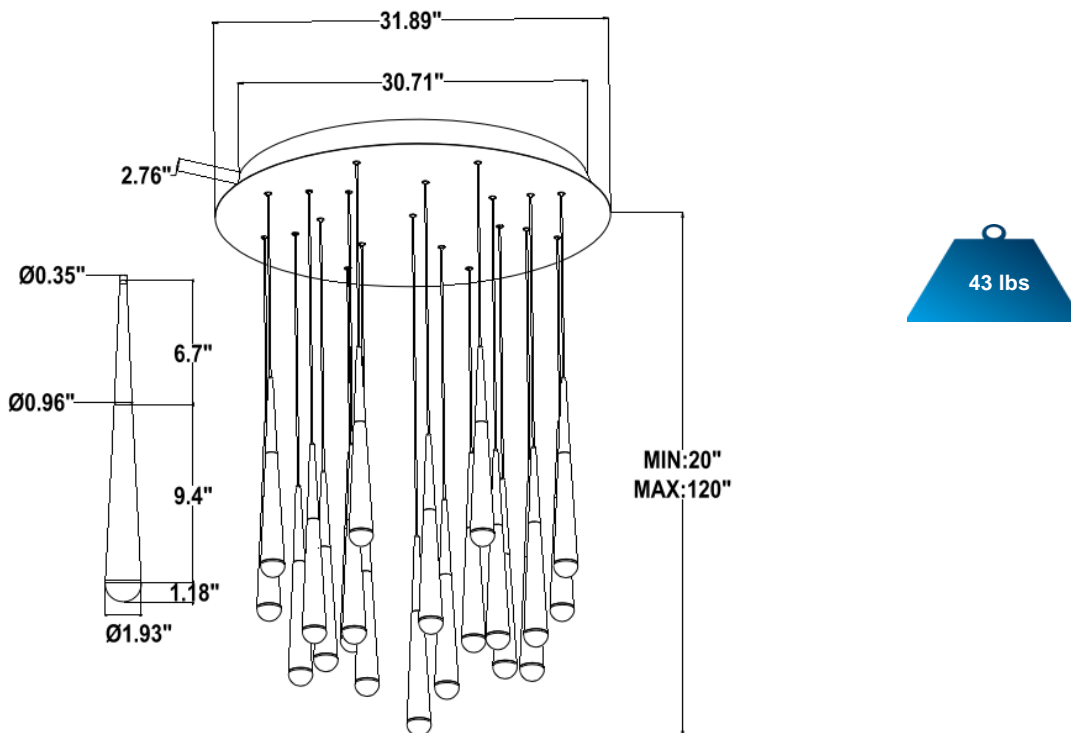

EMERGENCY BATTERY OPTIONS

[SEE SPEC](#)

PICTURE	MODEL NUMBER	DESCRIPTION
	SB-EBP/5W/B	Factory installed Remote Emergency Battery Pack 5W 90 minutes
	SB-EBP/10.7W/B	Factory installed Remote Emergency Battery Pack 10.7W 90 minutes
	SB-EBP/17W/B	Factory installed Remote Emergency Battery Pack 17W 90 minutes

RGBW/TUNABLE WHITE SMART CONTROL

[SEE SPEC AND VIDEO](#)

Get Smart

Using Amazon Echo, Echo Dot, or any Alexa-enabled device allows you to turn your luminaire on and off, dim the light and change light color to Red, Green, Blue or White independently by using voice command or Smart phone app, DMX, Handheld remote or wall control.

DIMENSIONS & WEIGHTS: