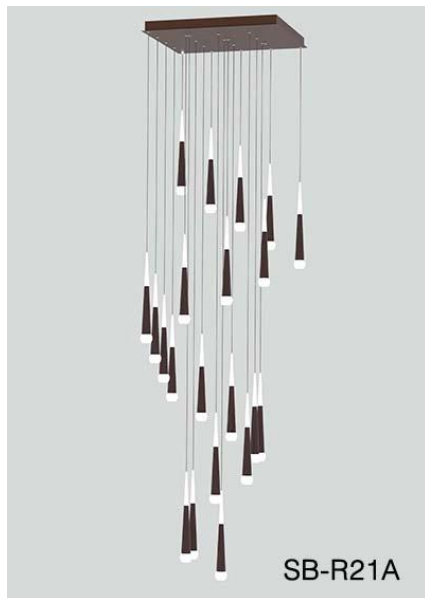

## PRODUCT DESCRIPTION

Each **Chamonix** pendant element is roughly 2" dia. by 17" high. It is machined from a block of aluminum. It has an indirect and direct lighting component. Available with 6 to 40 elements or more. Naturally custom configurations are available. Over 6,500 color finishes and suspension cable lengths are available. 3000K/3500K/4000K selectable by switch or Tunable White / Dimmable. Ships assembled.

### FEATURES

- 5-year limited warranty.
- Ships assembled.
- Direct Illumination.
- Aluminum housing, acrylic lens, light size roughly 2" dia by 17" high .
- Fixture lumens per watt ratio 60 LPW.

### PARTS PACKED WITH STANDARD FIXTURE

- Plastic Anchors, Screws, Wire Connectors
- CCT Selector Switch

**MODEL INFORMATION:**

**Example: SB-R21A100WSB**

Products Series	Wattage/Size	Options	RGBW/CCT Select Only	Profile/Canopy Finishes	Aircraft Cable
*SB-R21A	*100W =21 lights	*S=1-10V dimming, CRI 90 3000K/3500K/4000K Color Selectable (Standard), 4000K factory color default set	T=3K-4K Tunable White	*B=Black Jack	*Blank=10' foot 120" (Standard)
		L=ELV/Triac dimming with 3000K/3500K/4000K Color Selectable	R=RGB	S=Platinum Silver	5'=5 foot 60"
		D=DMX		W=Gloss White	15'=15 foot 180"
		Z=ZigBee		O=Oil Rubbed Bronze	20'=20 foot 240"
		DMX for RGB and Tunable White, control by Wall Switch or DMX control system.	<b>Do not select this column if selected "S"</b>  <b>Full Color Name or RAL number for Custom Colors, select from <a href="#">Color Collections</a></b>		
		ZigBee for RGB and CCT tunable / dimmable using remote, DMX, App and Google Alexa.			