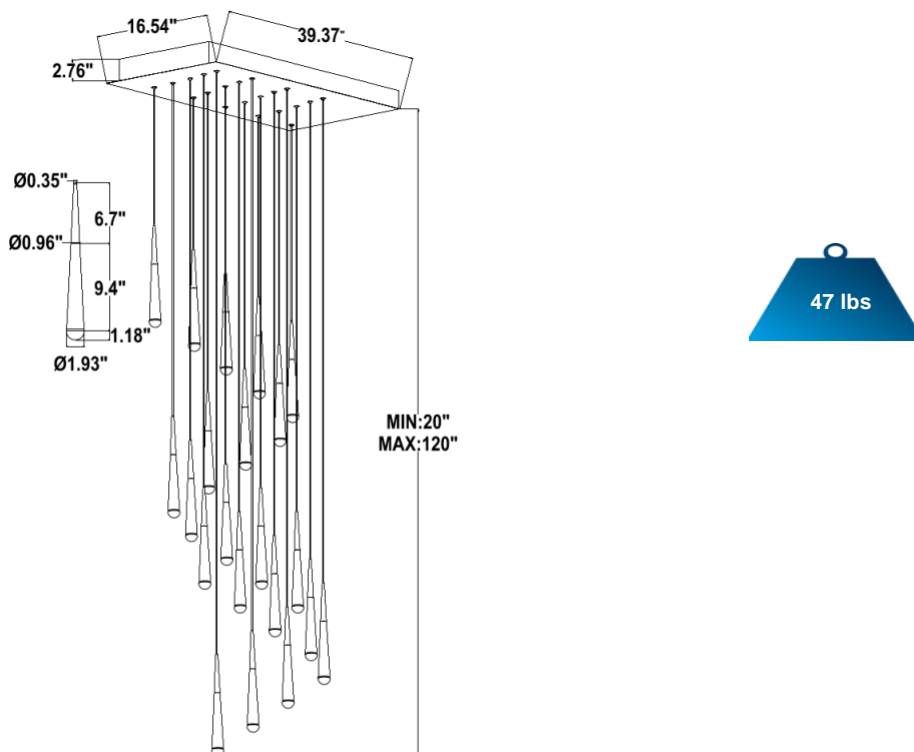

EMERGENCY BATTERY OPTIONS

[SEE SPEC](#)

PICTURE	MODEL NUMBER	DESCRIPTION
	SB-EBP/5W/B	Factory installed Remote Emergency Battery Pack 5W 90 minutes
	SB-EBP/10.7W/B	Factory installed Remote Emergency Battery Pack 10.7W 90 minutes
	SB-EBP/17W/B	Factory installed Remote Emergency Battery Pack 17W 90 minutes

RGBW/TUNABLE WHITE SMART CONTROL

[SEE SPEC AND VIDEO](#)

Get Smart

Using Amazon Echo, Echo Dot, or any Alexa-enabled device allows you to turn your luminaire on and off, dim the light and change light color to Red, Green, Blue or White independently by using voice command or Smart phone app, DMX, Handheld remote or wall control.

DIMENSIONS & WEIGHTS: