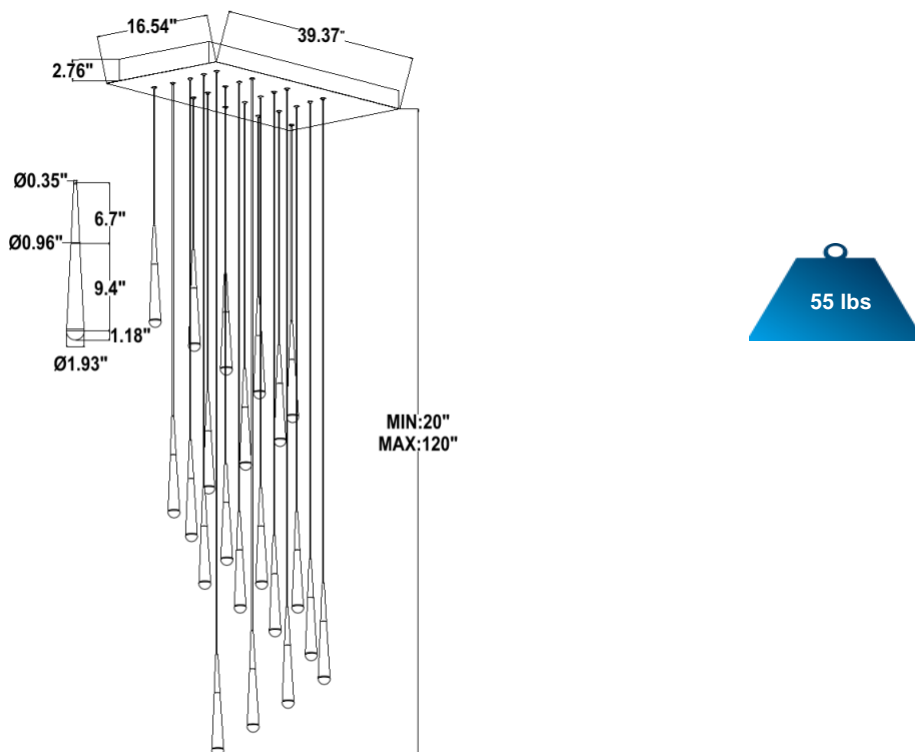

CHAMONIX R25A

PRODUCT DESCRIPTION

Each **Chamonix** pendant element is roughly 2" dia. by 17" high. It is machined from a block of aluminum. It has an indirect and direct lighting component. Available with 6 to 40 elements or more. Naturally custom configurations are available. Over 6,500 color finishes and suspension cable lengths are available. 3000K/3500K/4000K selectable by switch or Tunable White / Dimmable. Ships assembled.

FEATURES

- 5-year limited warranty.
- Ships assembled.
- Direct Illumination.
- Aluminum housing, acrylic lens, light size roughly 2" dia by 17" high .
- Fixture lumens per watt ratio 60 LPW.

SPECIFICATIONS

EMERGENCY BATTERY OPTIONS

[SEE SPEC](#)

PICTURE	MODEL NUMBER	DESCRIPTION
	SB-EBP/5W/B	Factory installed Remote Emergency Battery Pack 5W 90 minutes
	SB-EBP/10.7W/B	Factory installed Remote Emergency Battery Pack 10.7W 90 minutes
	SB-EBP/17W/B	Factory installed Remote Emergency Battery Pack 17W 90 minutes

DIMENSIONS & WEIGHTS:

PHOTOMETRIC: Test report is for 1 light only