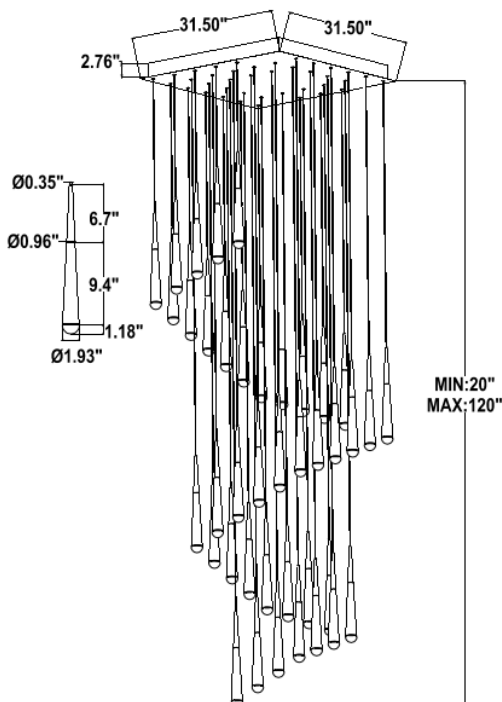

EMERGENCY BATTERY OPTIONS

[SEE SPEC](#)

PICTURE	MODEL NUMBER	DESCRIPTION
	SB-EBP/5W/B	Factory installed Remote Emergency Battery Pack 5W 90 minutes
	SB-EBP/10.7W/B	Factory installed Remote Emergency Battery Pack 10.7W 90 minutes
	SB-EBP/17W/B	Factory installed Remote Emergency Battery Pack 17W 90 minutes

RGBW/TUNABLE WHITE SMART CONTROL

[SEE SPEC AND VIDEO](#)

Get Smart

Using Amazon Echo, Echo Dot, or any Alexa-enabled device allows you to turn your luminaire on and off, dim the light and change light color to Red, Green, Blue or White independently by using voice command or Smart phone app, DMX, Handheld remote or wall control.

DIMENSIONS & WEIGHTS: