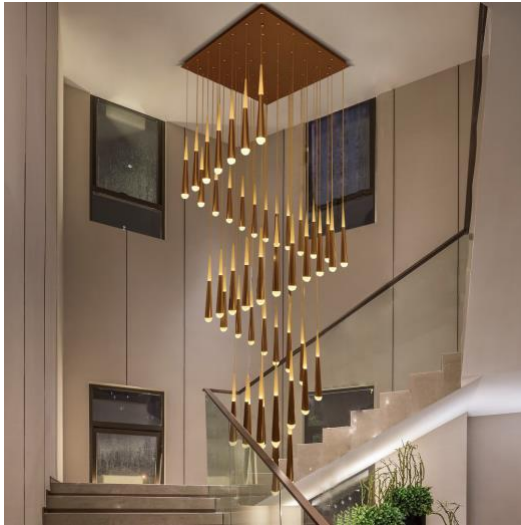

## CHAMONIX R40A

## PRODUCT DESCRIPTION

Each **Chamonix** pendant element is roughly 2" dia. by 17" high. It is machined from a block of aluminum. It has an indirect and direct lighting component. Available with 6 to 40 elements or more. Naturally custom configurations are available. Over 6,500 color finishes and suspension cable lengths are available. 3000K/3500K/4000K selectable by switch or Tunable White / Dimmable. Ships assembled.

### FEATURES

- 5-year limited warranty.
- Ships assembled.
- Direct Illumination.
- Aluminum housing, acrylic lens, light size roughly 2" dia by 17" high .
- Fixture lumens per watt ratio 60 LPW.