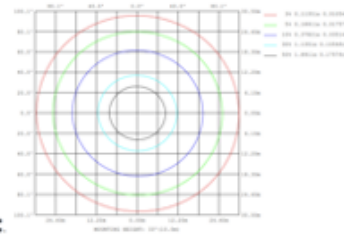

SB-D01A50WSZ 40" 50W @4000K