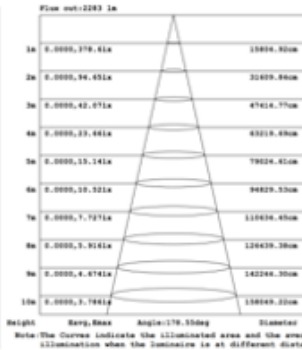

SB-D01A50WSZ 40" 50W @4000K