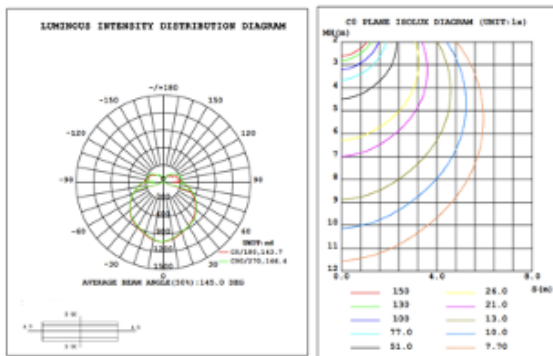

DIMENSIONS & WEIGHTS: Canopy Size for ZigBee & DMX: 15.75" x 2.76"

15.57" = 16" / 23.62" = 24" / 31.5" = 32" / 39.37" = 40" / 47.24" = 48" / 59.06" = 60" / 70.87" = 72"

SB-D01J

SB-D01K

PHOTOMETRIC:

SB-D01A20WSZ 16" 20W @4000K

SB-D01A30WSZ 24" 30W @4000K

SB-D01A40WSZ 32" 40W @4000K

SB-D01A50WSZ 40" 50W @4000K

SB-D01A60WSZ 48" 60W @4000K

SB-D01A70WSZ 60" 70W @4000K

SB-D01A80WSZ 72" 80W @4000K