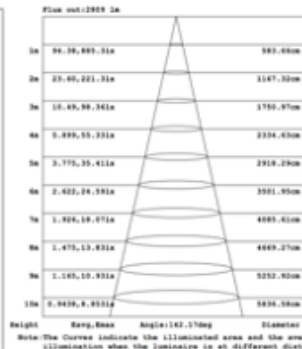

DIMENSIONS & WEIGHTS: Canopy Size for ZigBee & DMX: 15.75" x 2.76"

15.57" = 16" / 23.62" = 24" / 31.5" = 32" / 39.37" = 40" / 47.24" = 48" / 59.06" = 60" / 70.87" = 72"

SB-D01J

SB-D01K

PHOTOMETRIC:

SB-D01A20WSZ 16" 20W @4000K

SB-D01A30WSZ 24" 30W @4000K

SB-D01A40WSZ 32" 40W @4000K

SB-D01A50WSZ 40" 50W @4000K

SB-D01A60WSZ 48" 60W @4000K

SB-D01A70WSZ 60" 70W @4000K

SB-D01A80WSZ 72" 80W @4000K