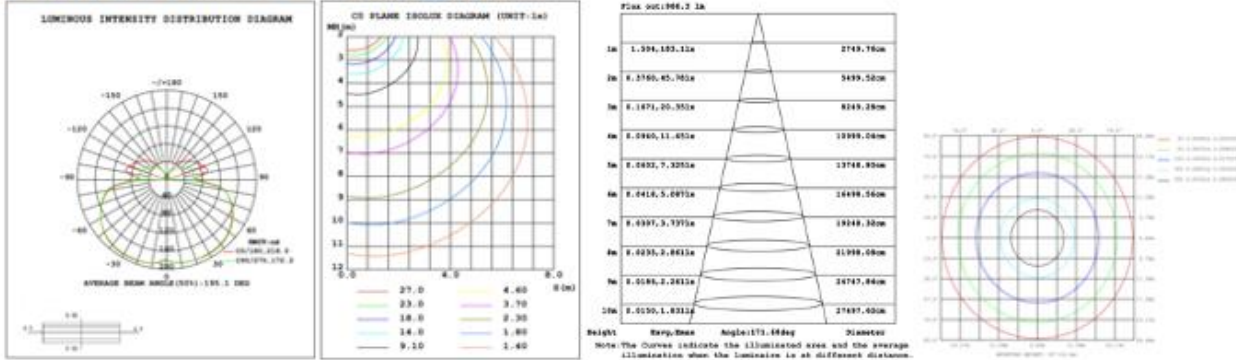

DIMENSIONS & WEIGHTS: Canopy Size for ZigBee & DMX: 15.75" x 2.76"

15.57" = 16" / 23.62" = 24" / 31.5" = 32" / 39.37" = 40" / 47.24" = 48" / 59.06" = 60" / 70.87" = 72"

SB-D01J

SB-D01K

PHOTOMETRIC:

SB-D01A20WSZ 16" 20W @4000K