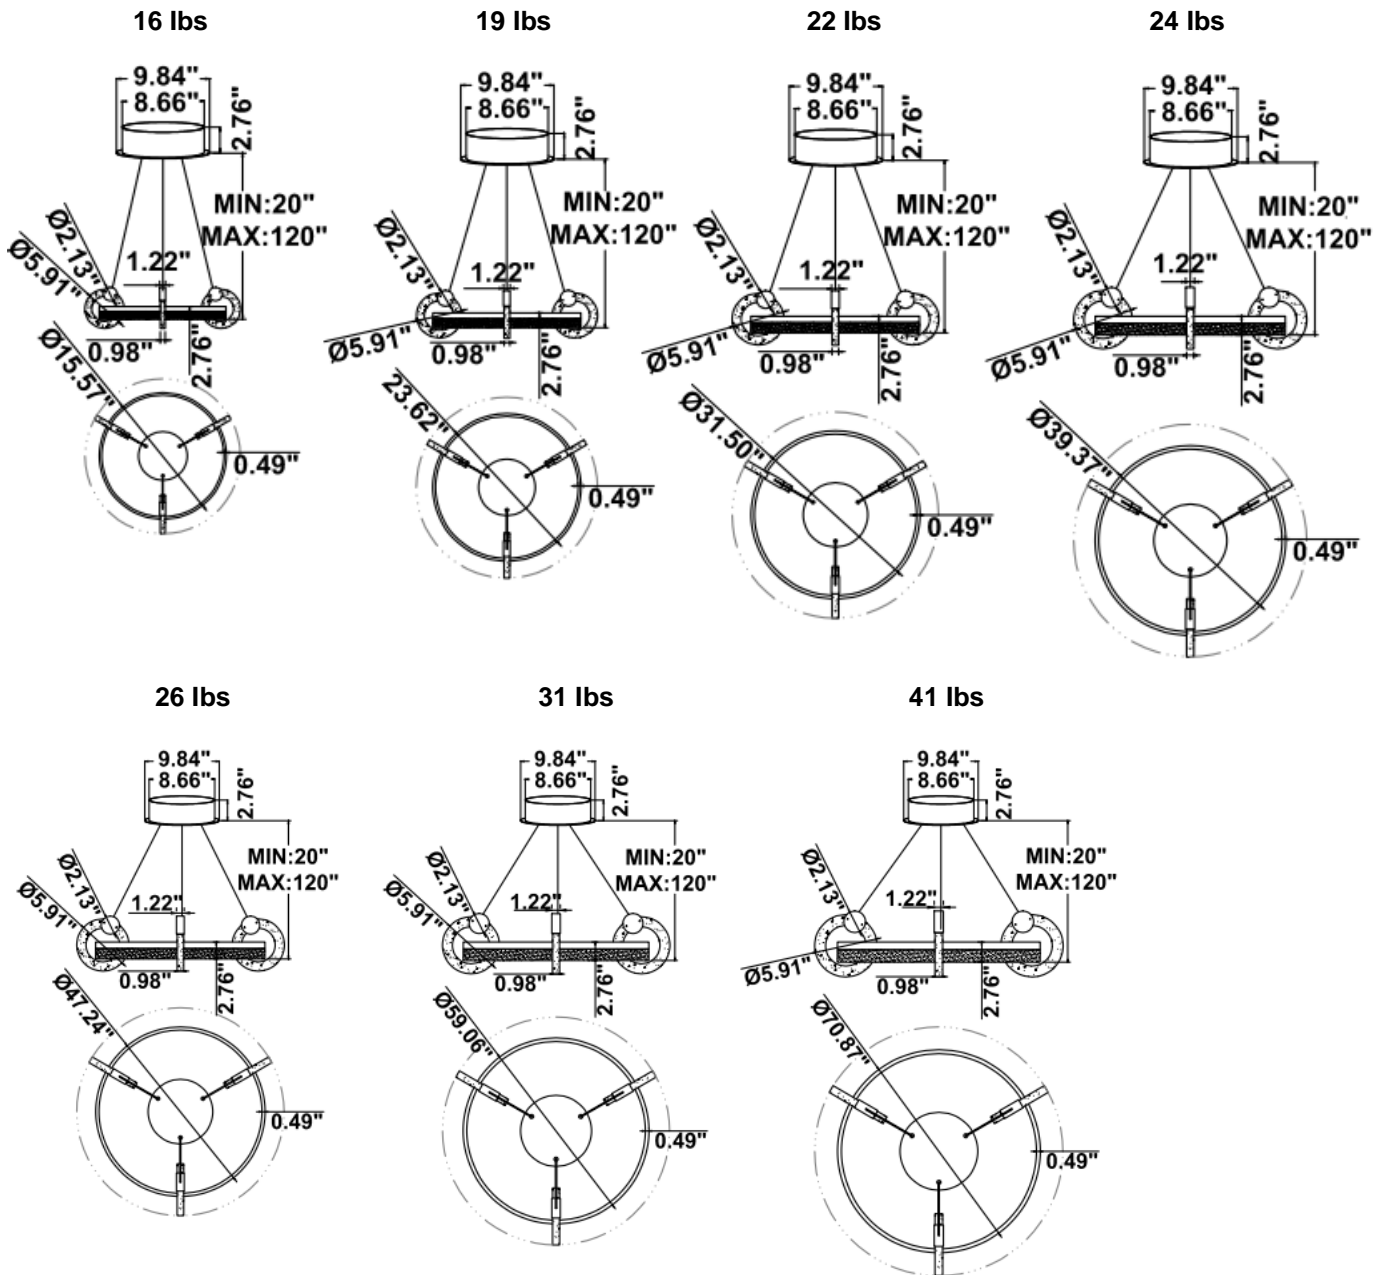

PARTS PACKED WITH STANDARD FIXTURE

- Plastic Anchors, Screws, Wire Connectors
- CCT Selector Switch

MODEL INFORMATION:

Example: SB-D01J20WSB

Products Series	Wattage/Size	Options	RGBW/CCT Select Only	Profile Finishes	Aircraft Cable
*SB-D01J	*20W = 16"	*S=1-10V dimming, CRI 90 3000K/3500K/4000K Color Selectable	T=3K-4K Tunable White	*B=Black Jack	*Blank=10' foot 120" (Standard)
SB-D01K	30W = 24"	(Standard), 4000K factory color default set	R4=RGB+4000K (standard)	S=Platinum Silver	5'=5 foot 60"
	40W = 32"	L=ELV/Triac dimming with 3000K/3500K/4000K Color Selectable	R3=RGB+3000K	W=Gloss White	15'=15 foot 180"
	50W = 40"	D=DMX		O=Oil Rubbed Bronze	20'=20 foot 240"
	60W = 48"	Z=ZigBee			25'=25 foot 300"
	70W = 60"				
	80W = 72"				
			DMX for RGBW and Tunable White, control by Wall Switch or DMX control system. ZigBee for RGBW and CCT tunable / dimmable using remote, DMX, App and Google Alexa.	Do not select this column if selected "S"	Full Color Name or RAL number for Custom Colors, select from Color Collections

DIMENSIONS & WEIGHTS: Canopy Size for ZigBee & DMX: 15.75" x 2.76"

15.57" = 16" / 23.62" = 24" / 31.5" = 32" / 39.37" = 40" / 47.24" = 48" / 59.06" = 60" / 70.87" = 72"

SB-D01J

SB-D01K

PHOTOMETRIC:

SB-D01A20WSZ 16" 20W @4000K