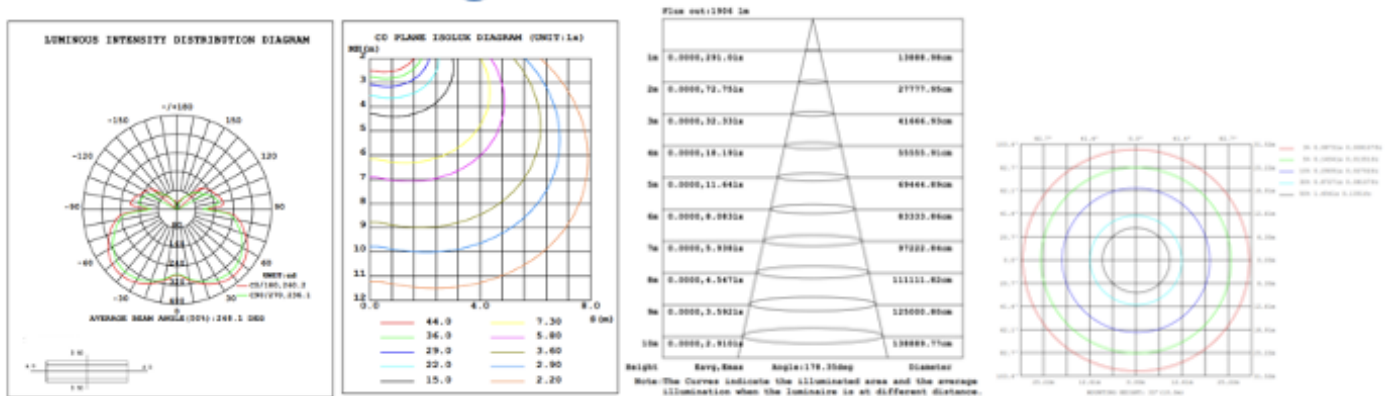

SB-D01A40WSZ 32" 40W @4000K