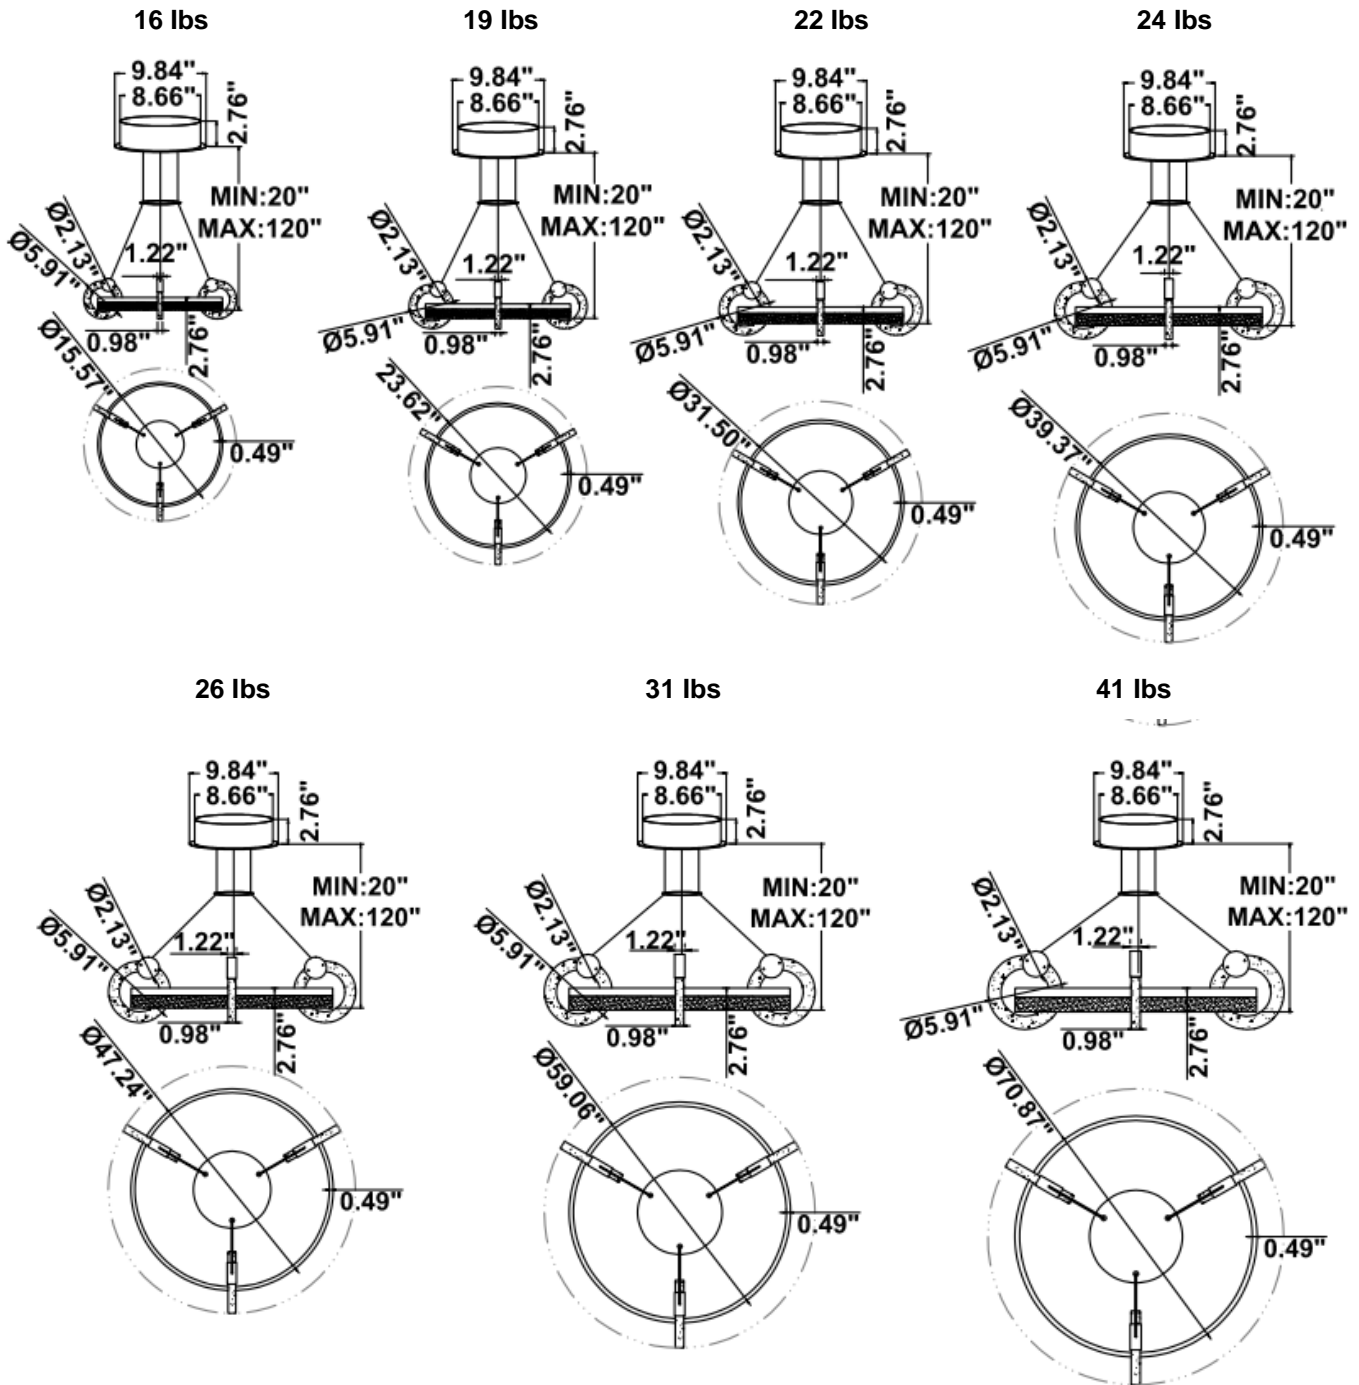

DIMENSIONS & WEIGHTS: Canopy Size for ZigBee & DMX: 15.75" x 2.76"

15.57" = 16" / 23.62" = 24" / 31.5" = 32" / 39.37" = 40" / 47.24" = 48" / 59.06" = 60" / 70.87" = 72"

SB-D01J

SB-D01K

PHOTOMETRIC:

SB-D01A20WSZ 16" 20W @4000K