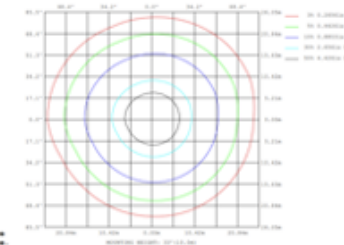

SB-D01A60WSZ 48" 60W @4000K