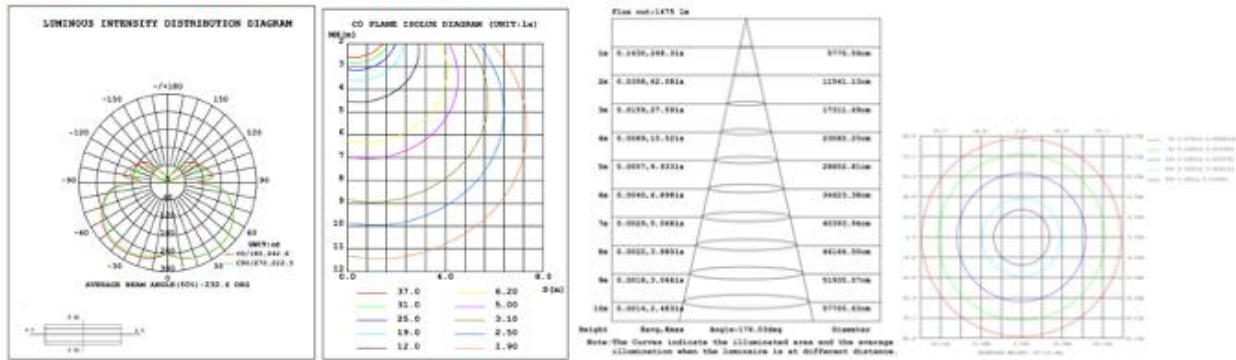

SB-D01A30WSZ 24" 30W @4000K