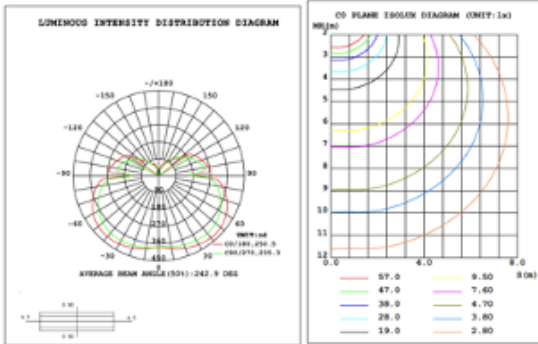

SB-D01A50WSZ 40" 50W @4000K