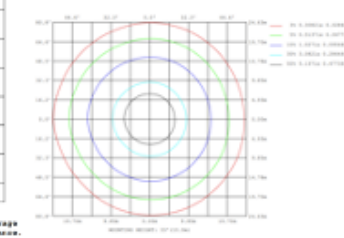

SB-D01A70WSZ 60" 70W @4000K