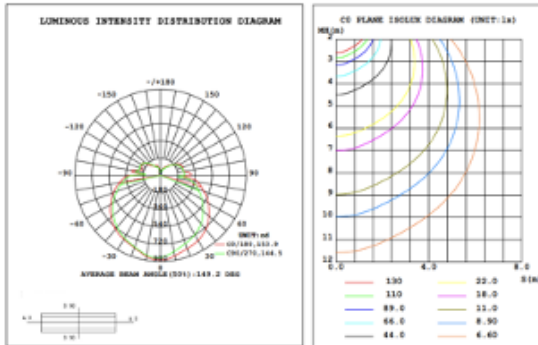

DIMENSIONS & WEIGHTS: Canopy Size for ZigBee & DMX: 15.75" x 2.76"

15.57" = 16" / 23.62" = 24" / 31.5" = 32" / 39.37" = 40" / 47.24" = 48" / 59.06" = 60" / 70.87" = 72"

SB-D01J

SB-D01K

PHOTOMETRIC:

SB-D01A20WSZ 16" 20W @4000K

SB-D01A30WSZ 24" 30W @4000K

SB-D01A40WSZ 32" 40W @4000K

SB-D01A50WSZ 40" 50W @4000K

SB-D01A60WSZ 48" 60W @4000K

SB-D01A70WSZ 60" 70W @4000K

SB-D01A80WSZ 72" 80W @4000K