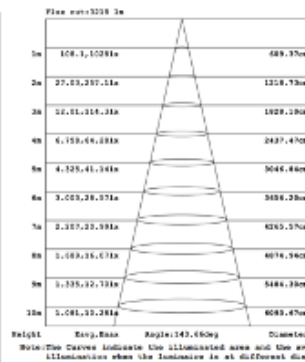

DIMENSIONS & WEIGHTS: Canopy Size for ZigBee & DMX: 15.75" x 2.76"

15.57" = 16" / 23.62" = 24" / 31.5" = 32" / 39.37" = 40" / 47.24" = 48" / 59.06" = 60" / 70.87" = 72"

SB-D01J

SB-D01K

PHOTOMETRIC:

SB-D01A20WSZ 16" 20W @4000K

SB-D01A30WSZ 24" 30W @4000K

SB-D01A40WSZ 32" 40W @4000K

SB-D01A50WSZ 40" 50W @4000K

SB-D01A60WSZ 48" 60W @4000K

SB-D01A70WSZ 60" 70W @4000K

SB-D01A80WSZ 72" 80W @4000K