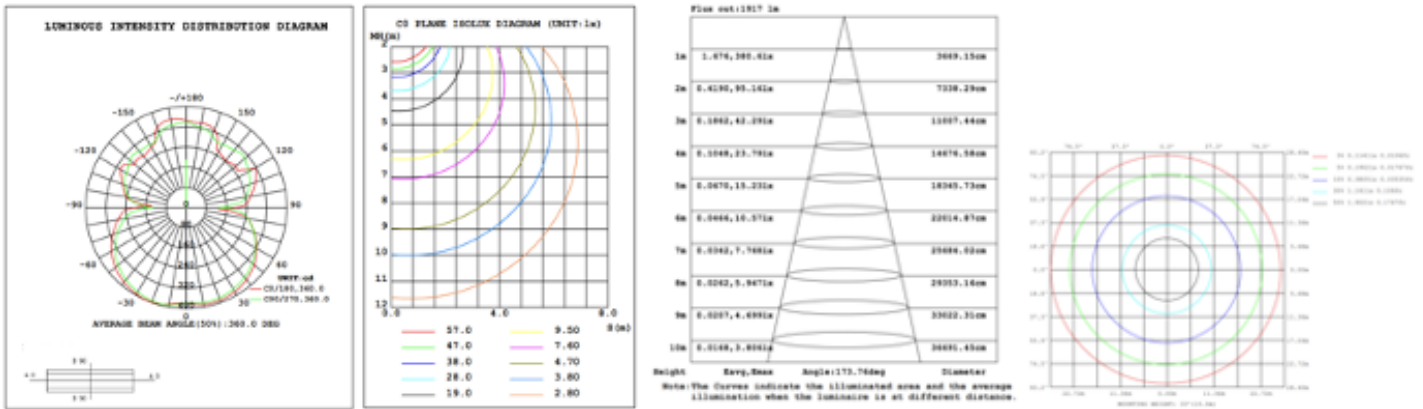

## DIMENSIONS & WEIGHTS: Canopy Size for ZigBee & DMX: 15.75" x 2.76"

15.57" = 16" / 23.62" = 24" / 31.5" = 32" / 39.37" = 40" / 47.24" = 48" / 59.06" = 60" / 70.87" = 72"

**SB-U01E**

**SB-U01F**

**SB-U01G**

**PHOTOMETRIC:**

**16" 20W @ 4000K**

**24" 30W @ 4000K**

**32" 40W @ 4000K**

**40" 50W @ 4000K**

**48" 50W @ 4000K**

**60" 70W @ 4000K**

**72" 80W @ 4000K**