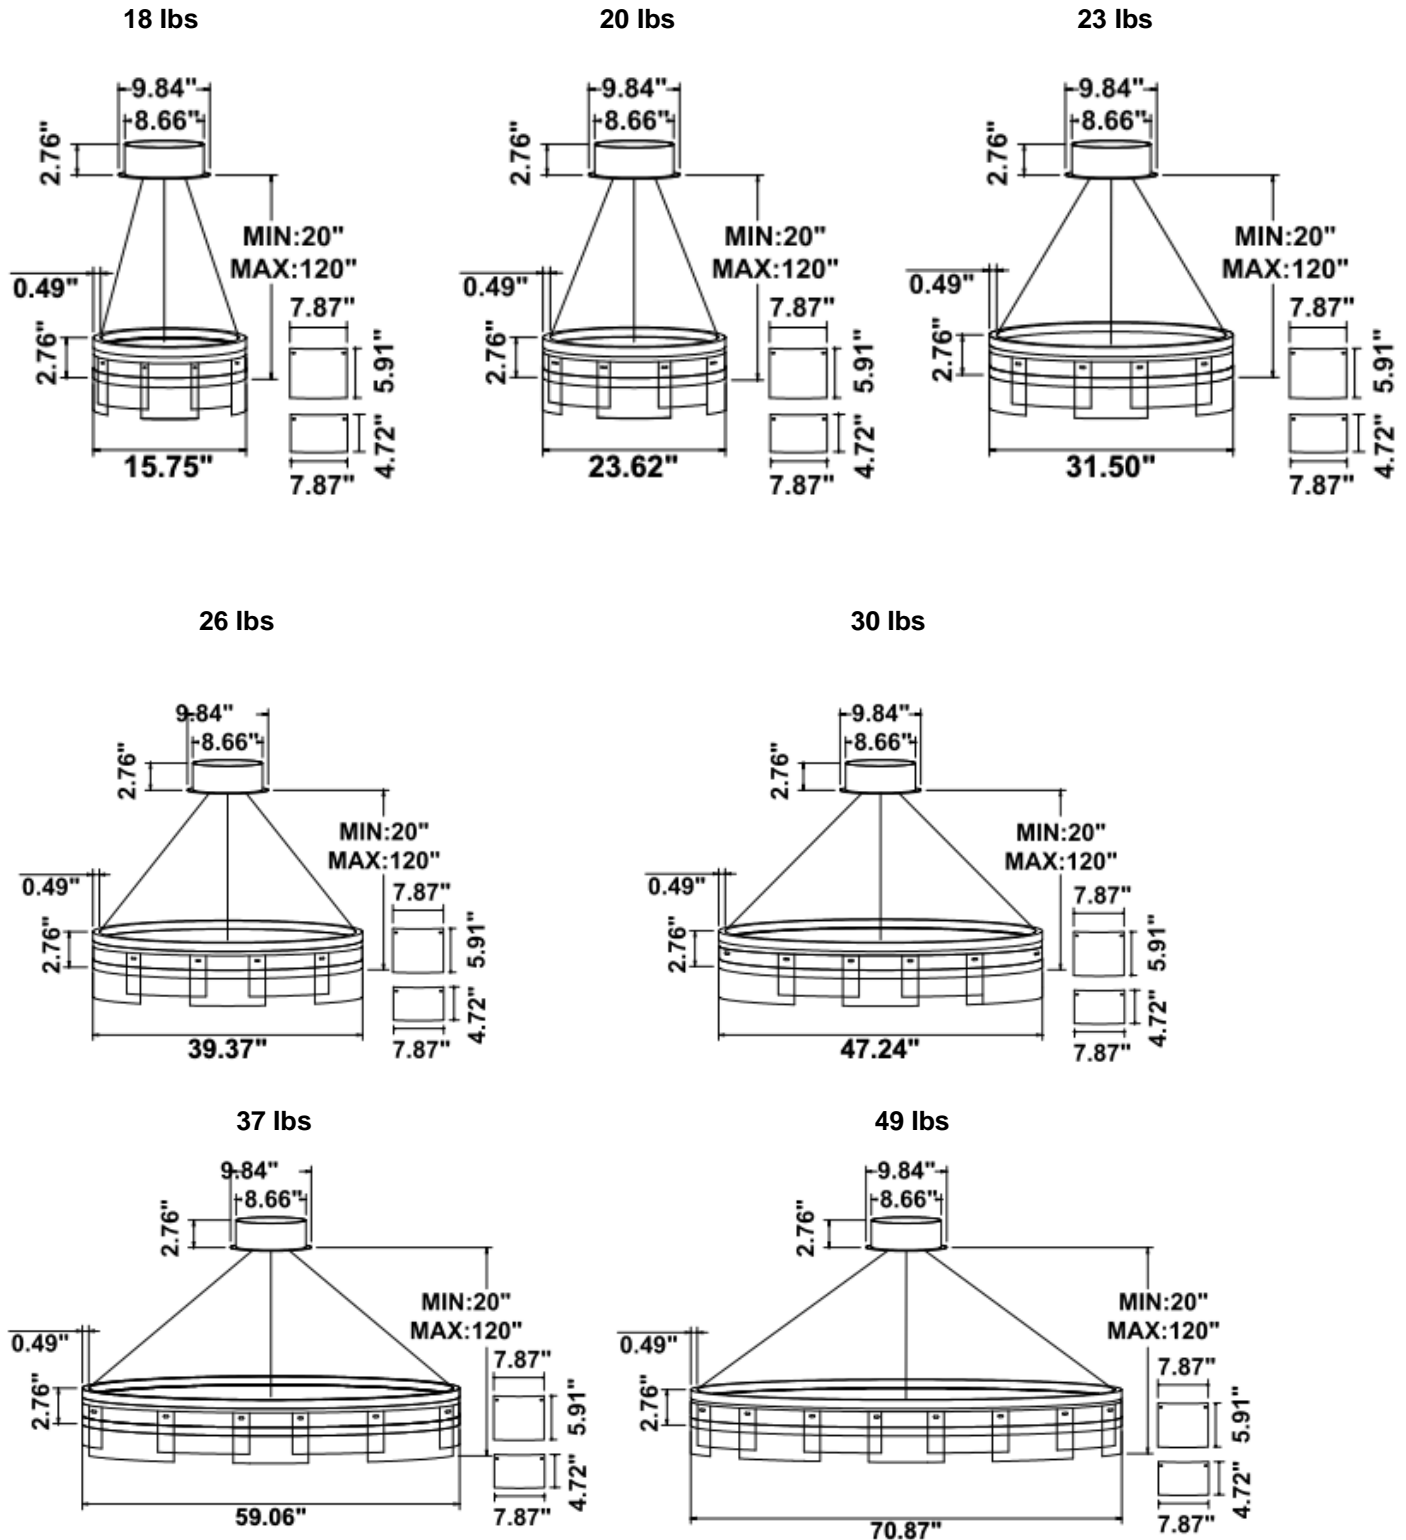

## DIMENSIONS & WEIGHTS: Canopy Size for ZigBee & DMX: 15.75" x 2.76"

15.57" = 16" / 23.62" = 24" / 31.5" = 32" / 39.37" = 40" / 47.24" = 48" / 59.06" = 60" / 70.87" = 72"

**SB-U01E**

**SB-U01F**

**SB-U01G**

**PHOTOMETRIC:**

**16" 20W @ 4000K**

**24" 30W @ 4000K**

**32" 40W @ 4000K**

**40" 50W @ 4000K**

**48" 50W @ 4000K**

**60" 70W @ 4000K**

**72" 80W @ 4000K**