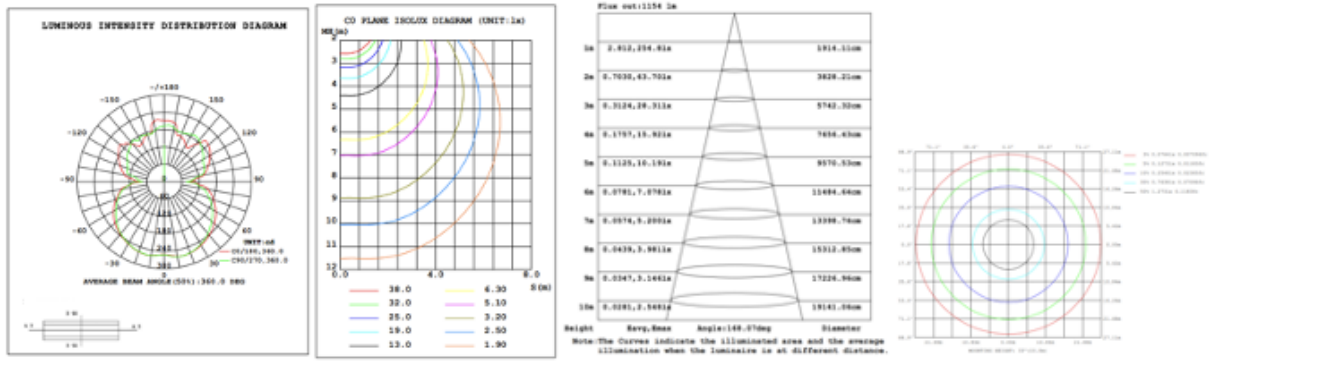

## DIMENSIONS & WEIGHTS: Canopy Size for ZigBee & DMX: 15.75" x 2.76"

15.57" = 16" / 23.62" = 24" / 31.5" = 32" / 39.37" = 40" / 47.24" = 48" / 59.06" = 60" / 70.87" = 72"

**SB-U01E**

**SB-U01F**

**SB-U01G**

**PHOTOMETRIC:**

**16" 20W @ 4000K**

**24" 30W @ 4000K**

**32" 40W @ 4000K**

**40" 50W @ 4000K**

**48" 50W @ 4000K**

**60" 70W @ 4000K**

**72" 80W @ 4000K**