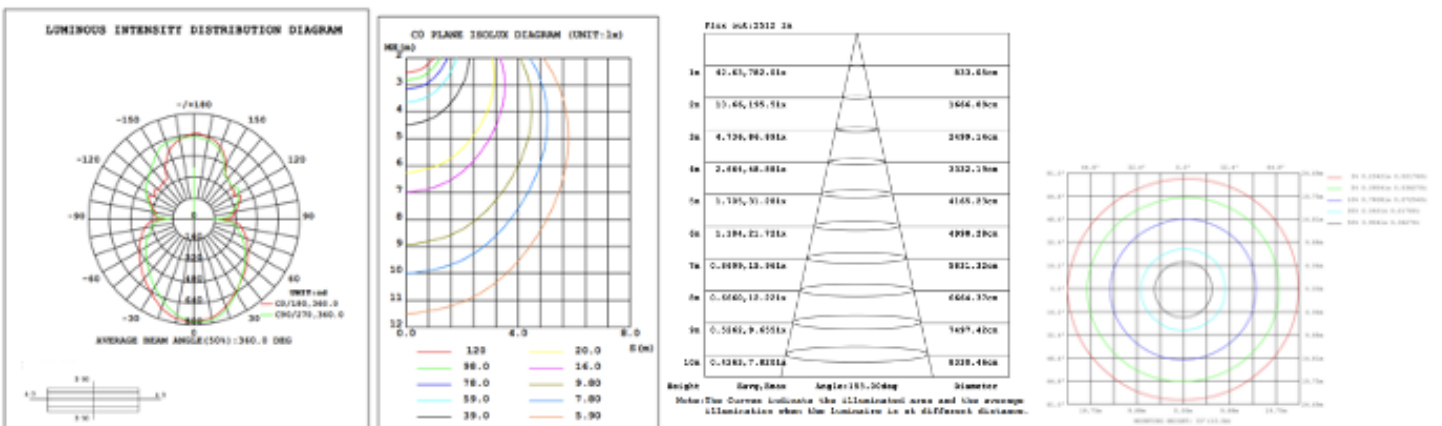

## DIMENSIONS & WEIGHTS: Canopy Size for ZigBee & DMX: 15.75" x 2.76"

15.57" = 16" / 23.62" = 24" / 31.5" = 32" / 39.37" = 40" / 47.24" = 48" / 59.06" = 60" / 70.87" = 72"

**SB-U01E**

**SB-U01F**

**SB-U01G**

**PHOTOMETRIC:**

**16" 20W @ 4000K**

**24" 30W @ 4000K**

**32" 40W @ 4000K**

**40" 50W @ 4000K**

**48" 50W @ 4000K**

**60" 70W @ 4000K**

**72" 80W @ 4000K**