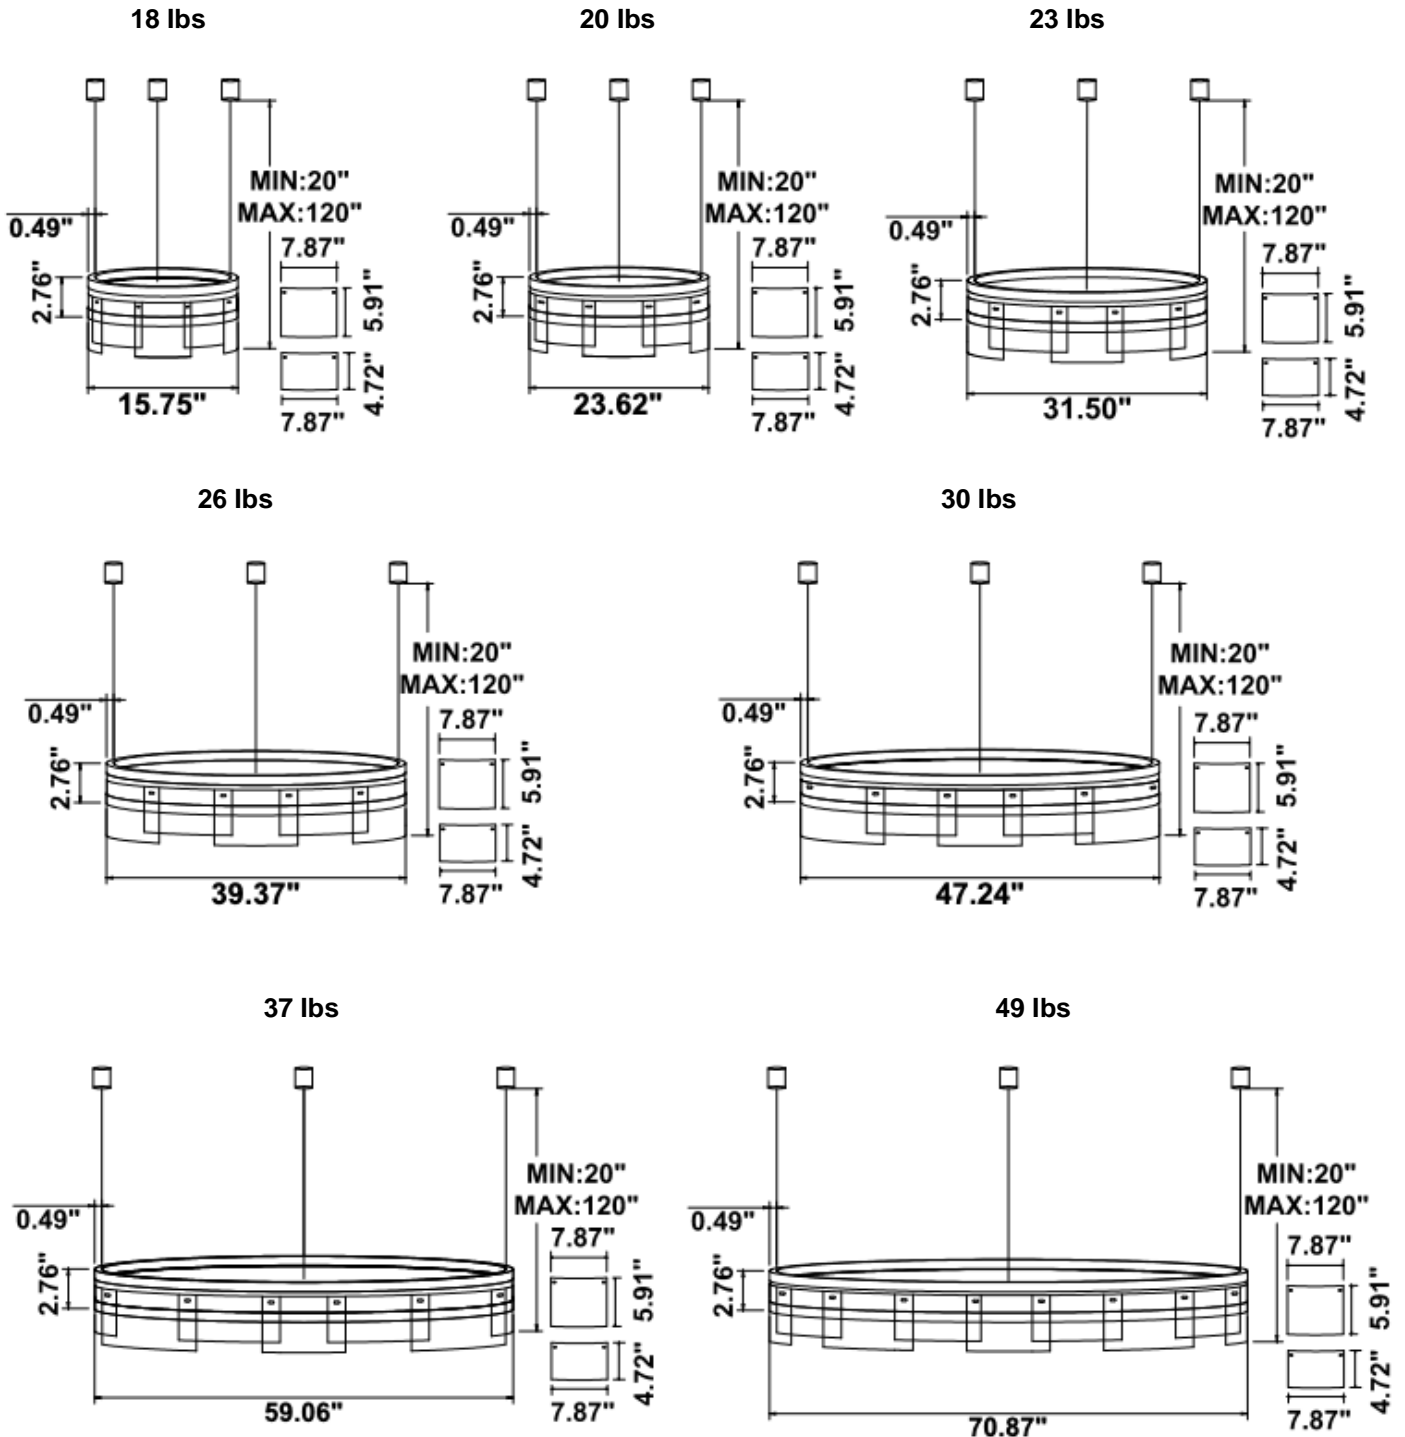

## DIMENSIONS & WEIGHTS: Canopy Size for ZigBee & DMX: 15.75" x 2.76"

15.57" = 16" / 23.62" = 24" / 31.5" = 32" / 39.37" = 40" / 47.24" = 48" / 59.06" = 60" / 70.87" = 72"

**SB-U01E**

**SB-U01F**

**SB-U01G**

**PHOTOMETRIC:**

**16" 20W @ 4000K**

**24" 30W @ 4000K**

**32" 40W @ 4000K**

**40" 50W @ 4000K**

**48" 50W @ 4000K**

**60" 70W @ 4000K**

**72" 80W @ 4000K**