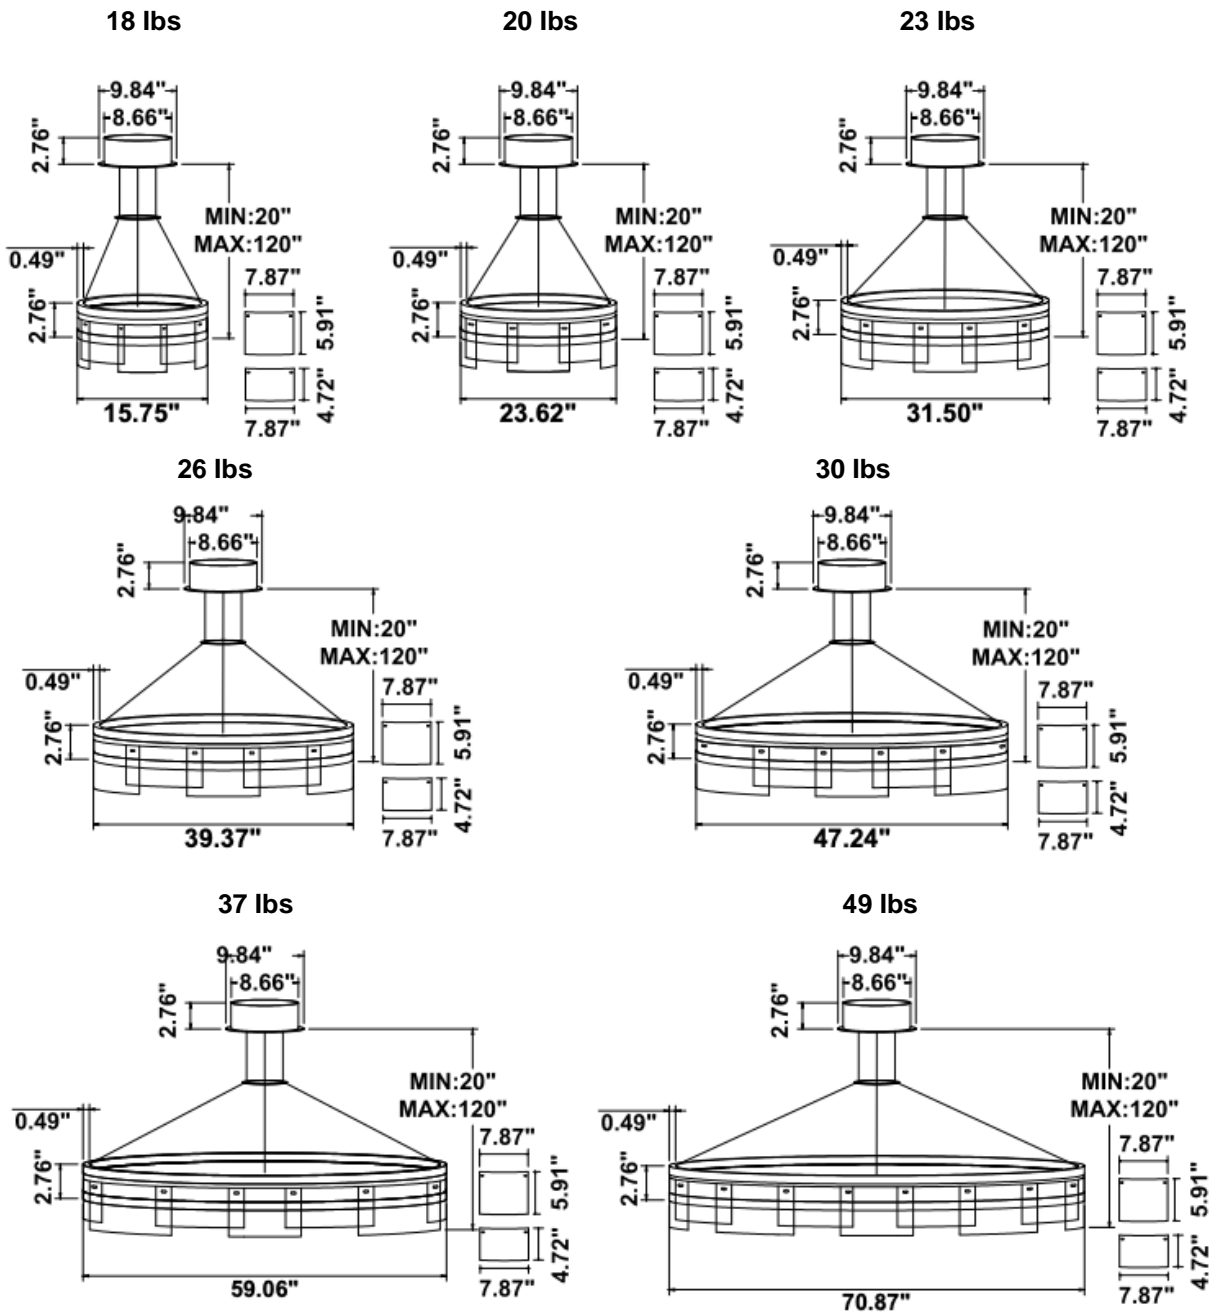

## DIMENSIONS & WEIGHTS: Canopy Size for ZigBee & DMX: 15.75" x 2.76"

15.57" = 16" / 23.62" = 24" / 31.5" = 32" / 39.37" = 40" / 47.24" = 48" / 59.06" = 60" / 70.87" = 72"

**SB-U01E**

**SB-U01F**

**SB-U01G**

**PHOTOMETRIC:**

**16" 20W @ 4000K**

**24" 30W @ 4000K**

**32" 40W @ 4000K**

**40" 50W @ 4000K**

**48" 50W @ 4000K**

**60" 70W @ 4000K**

**72" 80W @ 4000K**