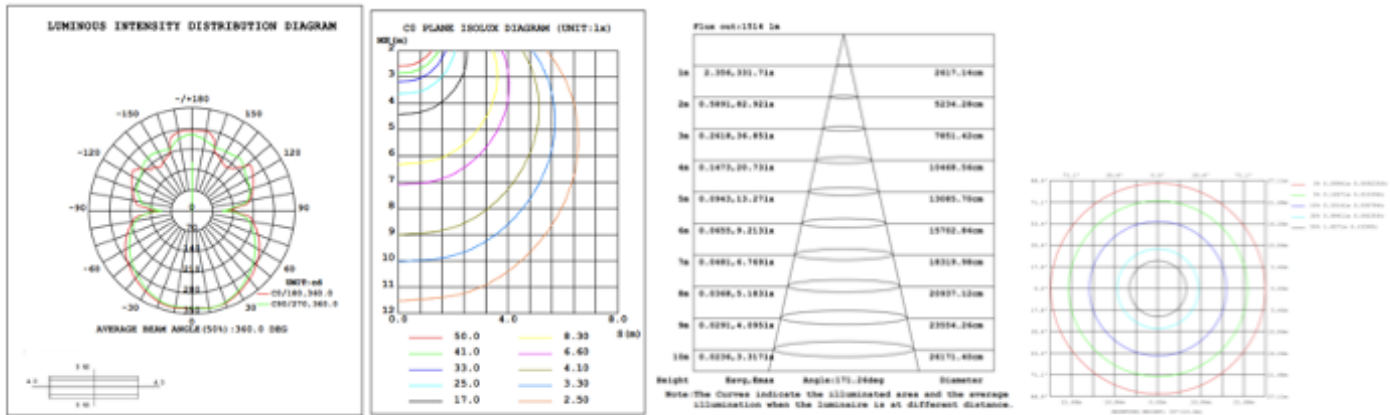

## DIMENSIONS & WEIGHTS: Canopy Size for ZigBee & DMX: 15.75" x 2.76"

15.57" = 16" / 23.62" = 24" / 31.5" = 32" / 39.37" = 40" / 47.24" = 48" / 59.06" = 60" / 70.87" = 72"

**SB-U01E**

**SB-U01F**

**SB-U01G**

**PHOTOMETRIC:**

**16" 20W @ 4000K**

**24" 30W @ 4000K**

**32" 40W @ 4000K**

**40" 50W @ 4000K**

**48" 50W @ 4000K**

**60" 70W @ 4000K**

**72" 80W @ 4000K**