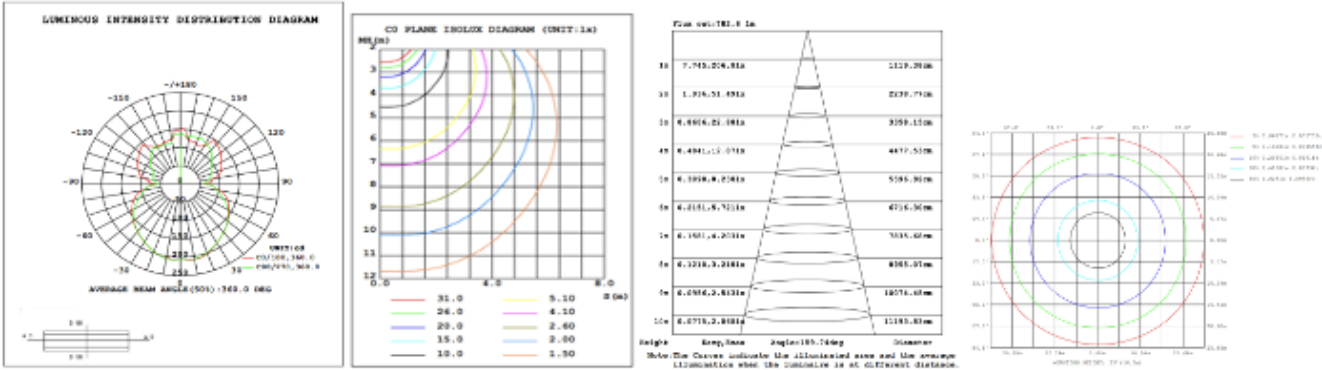

## DIMENSIONS & WEIGHTS: Canopy Size for ZigBee & DMX: 15.75" x 2.76"

15.57" = 16" / 23.62" = 24" / 31.5" = 32" / 39.37" = 40" / 47.24" = 48" / 59.06" = 60" / 70.87" = 72"

**SB-U01E**

**SB-U01F**

**SB-U01G**

**PHOTOMETRIC:**

**16" 20W @ 4000K**

**24" 30W @ 4000K**

**32" 40W @ 4000K**

**40" 50W @ 4000K**

**48" 50W @ 4000K**

**60" 70W @ 4000K**

**72" 80W @ 4000K**