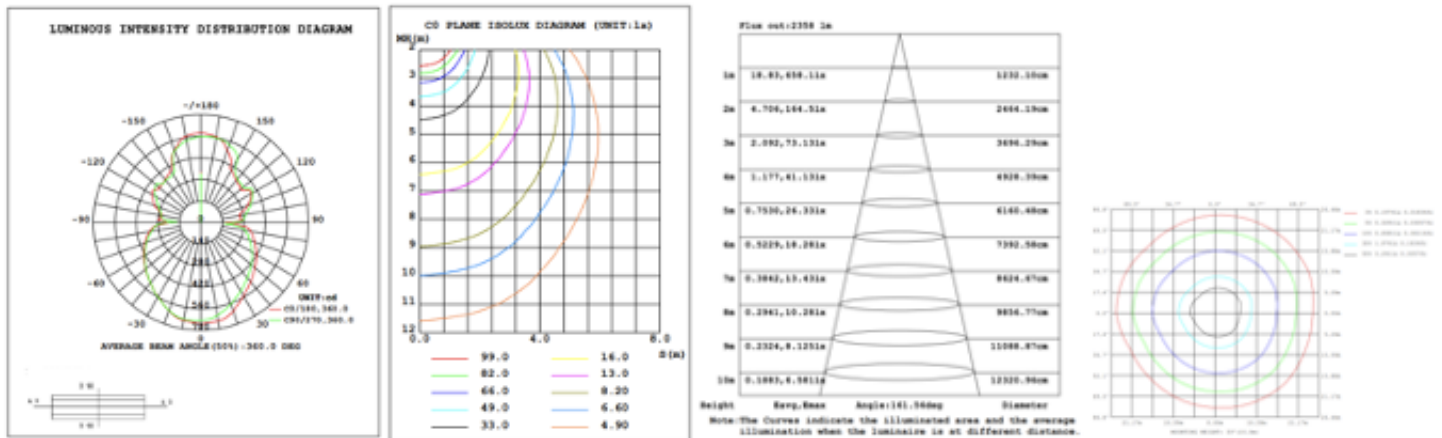

## DIMENSIONS & WEIGHTS: Canopy Size for ZigBee & DMX: 15.75" x 2.76"

15.57" = 16" / 23.62" = 24" / 31.5" = 32" / 39.37" = 40" / 47.24" = 48" / 59.06" = 60" / 70.87" = 72"

**SB-U01E**

**SB-U01F**

**SB-U01G**

**PHOTOMETRIC:**

**16" 20W @ 4000K**

**24" 30W @ 4000K**

**32" 40W @ 4000K**

**40" 50W @ 4000K**

**48" 50W @ 4000K**

**60" 70W @ 4000K**

**72" 80W @ 4000K**