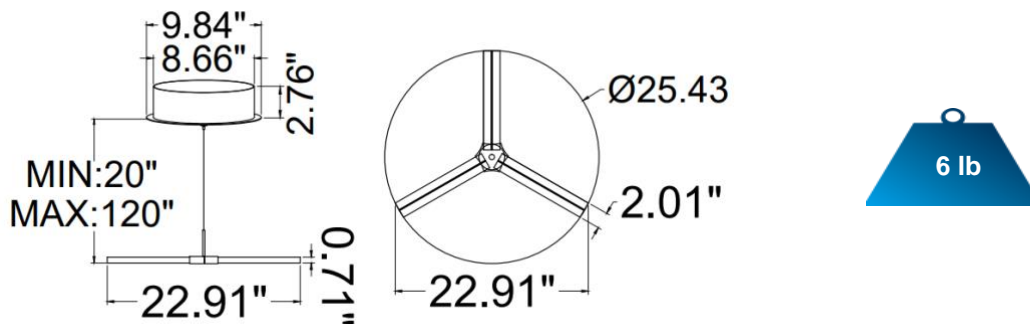

FEATURES

- 5-year limited warranty.
- Ships assembled.
- Illumination lambertian 360 degree.
- Extruded aluminum housing with solid acrylic lens. Fixture size 25.43", 1 Triangle.
- Fixture lumens per watt ratio 80 LPW.

PARTS PACKED WITH STANDARD FIXTURE

- Plastic Anchors, Screws, Wire Connectors
- CCT Selector Switch

MODEL INFORMATION:

Example: SB-W01A30WSW

Products Series	Wattage/Size	Options	RGBW/CCT Select Only	Profile Finishes	Aircraft Cable	
*SB-W01A	*30W = 25.43" 1 Triangle	*S=1-10V dimming, CRI 90 3000K/3500K/4000K Color Selectable (Standard), 4000K factory color default set	T=3K-4K Tunable White	*W=Gloss white	*Blank=10' foot 120" (Standard)	
		L=ELV/Triac dimming with 3000K/3500K/4000K Color Selectable	R4=RGB+4000K (standard)		5'=5 foot 60"	
		D=DMX	R3=RGB+3000K		15'=15 foot 180"	
		Z=ZigBee			20'=20 foot 240"	
		DMX for RGBW and Tunable White, control by Wall Switch or DMX control system.	Do not select this column if selected "S"		Full Color Name or RAL number for Custom Colors, select from Color Collections	25'=25 foot 300"
		ZigBee for RGBW and CCT tunable / dimmmable using remote, DMX, App and Google Alexa.				

EMERGENCY BATTERY OPTIONS

[SEE SPEC](#)

PICTURE	MODEL NUMBER	DESCRIPTION
	SB-EBP/5W/B	Factory installed Remote Emergency Battery Pack 5W 90 minutes
	SB-EBP/10.7W/B	Factory installed Remote Emergency Battery Pack 10.7W 90 minutes
	SB-EBP/17W/B	Factory installed Remote Emergency Battery Pack 17W 90 minutes

DIMENSION & WEIGHT: Canopy Size for ZigBee & DMX: 15.75" x 2.76"

PHOTOMETRIC: Test report for 1 Triangle 30W