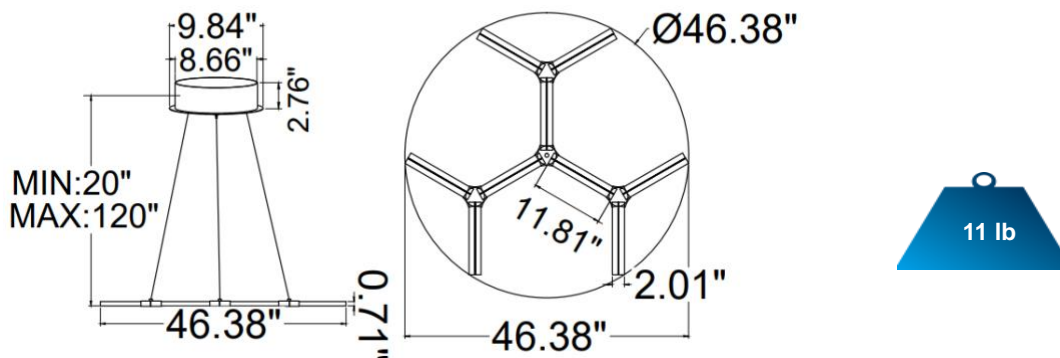

FEATURES

- 5-year limited warranty.
- Ships assembled.
- Illumination lambertian 360 degree.
- Extruded aluminum housing with solid acrylic lens. Fixture size 46.38", 3 Triangles.
- Fixture lumens per watt ratio 80 LPW.

PARTS PACKED WITH STANDARD FIXTURE

- Plastic Anchors, Screws, Wire Connectors
- CCT Selector Switch

MODEL INFORMATION:

Example: SB-W03A90WSW

Products Series	Wattage/Size	Options	RGBW/CCT Select Only	Profile Finishes	Aircraft Cable
*SB-W03A	*90W = 46.38" 3 Triangles	*S=1-10V dimming, CRI 90 3000K/3500K/4000K Color Selectable (Standard), 4000K factory color default set	T=3K-4K Tunable White	*W=Gloss white	*Blank=10' foot 120" (Standard)
		L=ELV/Triac dimming with 3000K/3500K/4000K Color Selectable	R4=RGB+4000K (standard)		5'=5 foot 60"
		D=DMX Z=ZigBee	R3=RGB+3000K		15'=15 foot 180"
		DMX for RGBW and Tunable White, control by Wall Switch or DMX control system.	Do not select this column if selected "S"	Full Color Name or RAL number for Custom Colors, select from Color Collections	20'=20 foot 240"
		ZigBee for RGBW and CCT tunable / dimmable using remote, DMX, App and Google Alexa.			25'=25 foot 300"

DIMENSION & WEIGHT: Canopy Size for ZigBee & DMX: 15.75" x 2.76"

PHOTOMETRIC: Test report for 1 Triangle 30W