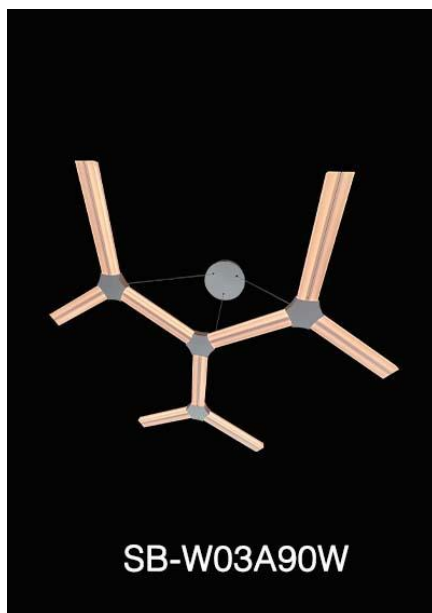

Snowmass SB-W03A90SZ

PRODUCT DESCRIPTION

The **Snowmass** pendant is made with a center rib of extruded aluminum and edge lit frosted acrylic ribs that provide a lambertian 360 deg. distribution. Arranged in a hexagonal pattern, your creativity has no limits. Just send us a sketch. Module lengths from 46.38". Tunable white and RGBW. Over 6500 powder coated colors, ships assembled.

FEATURES

- 5-year limited warranty.
- Ships assembled.
- Illumination lambertian 360 degree.
- Extruded aluminum housing with solid acrylic lens. Fixture size 46.38", 3 Triangles.
- Fixture lumens per watt ratio 80 LPW.

PARTS PACKED WITH STANDARD FIXTURE

- Plastic Anchors, Screws, Wire Connectors
- CCT Selector Switch

MODEL INFORMATION:

Example: SB-W03A90WSW

Products Series	Wattage/Size	Options	RGBW/CCT Select Only	Profile Finishes	Aircraft Cable
*SB-W03A	*90W = 46.38" 3 Triangles	*S=1-10V dimming, CRI 90 3000K/3500K/4000K Color Selectable (Standard), 4000K factory color default set	T=3K-4K Tunable White	*W=Gloss white	*Blank=10' foot 120" (Standard)
		L=ELV/Triac dimming with 3000K/3500K/4000K Color Selectable	R4=RGB+4000K (standard)		5'=5 foot 60"
		D=DMX Z=ZigBee	R3=RGB+3000K		15'=15 foot 180"
		DMX for RGBW and Tunable White, control by Wall Switch or DMX control system.	Do not select this column if selected "S"	Full Color Name or RAL number for Custom Colors, select from Color Collections	20'=20 foot 240"
		ZigBee for RGBW and CCT tunable / dimmable using remote, DMX, App and Google Alexa.			25'=25 foot 300"

DIMENSION & WEIGHT: Canopy Size for ZigBee & DMX: 15.75" x 2.76"

PHOTOMETRIC: Test report for 1 Triangle 30W