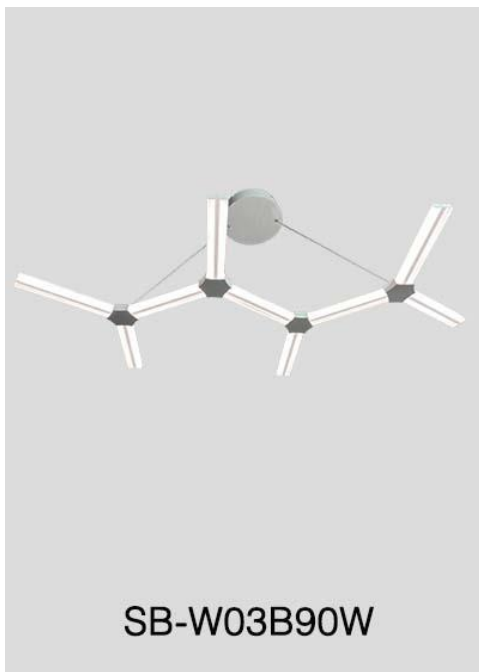

Snowmass SB-W03B90SZ

PRODUCT DESCRIPTION

The **Snowmass** pendant is made with a center rib of extruded aluminum and edge lit frosted acrylic ribs that provide a lambertian 360 deg. distribution. Arranged in a hexagonal pattern, your creativity has no limits. Just send us a sketch. Module length 56.26". Tunable white and RGBW. Over 6500 powder coated colors, ships assembled.

FEATURES

- 5-year limited warranty.
- Ships assembled.
- Illumination lambertian 360 degree.
- Extruded aluminum housing with solid acrylic lens. Fixture size 56.26", 3 Triangles.
- Fixture lumens per watt ratio 80 LPW.

PARTS PACKED WITH STANDARD FIXTURE

- Plastic Anchors, Screws, Wire Connectors
- CCT Selector Switch

MODEL INFORMATION:

Example: SB-W03B90WSW

Products Series	Wattage/Size	Options	RGBW/CCT Select Only	Profile Finishes	Aircraft Cable	
*SB-W03B	*90W = 56.26" 3 Triangles	*S=1-10V dimming, CRI 90 3000K/3500K/4000K Color Selectable (Standard), 4000K factory color default set	T=3K-4K Tunable White	*W=Gloss white	*Blank=10' foot 120" (Standard)	
		L=ELV/Triac dimming with 3000K/3500K/4000K Color Selectable	R4=RGB+4000K (standard)		5'=5 foot 60"	
		D=DMX	R3=RGB+3000K		15'=15 foot 180"	
		Z=ZigBee			20'=20 foot 240"	
		DMX for RGBW and Tunable White, control by Wall Switch or DMX control system.			25'=25 foot 300"	
		ZigBee for RGBW and CCT tunable / dimnable using remote, DMX, App and Google Alexa.	Do not select this column if selected "S"	Full Color Name or RAL number for Custom Colors, select from Color Collections		

DIMENSION & WEIGHT: Canopy Size for ZigBee & DMX: 15.75" x 2.76"

PHOTOMETRIC: Test report for 1 Triangle 30W