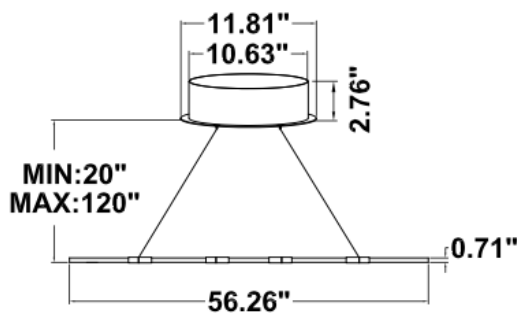

FEATURES

- 5-year limited warranty.
- Ships assembled.
- Illumination lambertian 360 degree.
- Extruded aluminum housing with solid acrylic lens. Fixture size 56.26", 3 Triangles.
- Fixture lumens per watt ratio 80 LPW.

PARTS PACKED WITH STANDARD FIXTURE

- Plastic Anchors, Screws, Wire Connectors
- CCT Selector Switch

MODEL INFORMATION:

Example: SB-W03B90WSW

Products Series	Wattage/Size	Options	RGBW/CCT Select Only	Profile Finishes	Aircraft Cable	
*SB-W03B	*90W = 56.26" 3 Triangles	*S=1-10V dimming, CRI 90 3000K/3500K/4000K Color Selectable (Standard), 4000K factory color default set	T=3K-4K Tunable White	*W=Gloss white	*Blank=10' foot 120" (Standard)	
		L=ELV/Triac dimming with 3000K/3500K/4000K Color Selectable	R4=RGB+4000K (standard)		5'=5 foot 60"	
		D=DMX	R3=RGB+3000K		15'=15 foot 180"	
		Z=ZigBee			20'=20 foot 240"	
		DMX for RGBW and Tunable White, control by Wall Switch or DMX control system.			25'=25 foot 300"	
		ZigBee for RGBW and CCT tunable / dimnable using remote, DMX, App and Google Alexa.	Do not select this column if selected "S"	Full Color Name or RAL number for Custom Colors, select from Color Collections		

DIMENSION & WEIGHT: Canopy Size for ZigBee & DMX: 15.75" x 2.76"

PHOTOMETRIC: Test report for 1 Triangle 30W