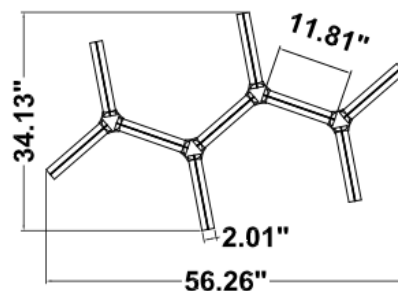

Snowmass SB-W03B90SZ

PRODUCT DESCRIPTION

The **Snowmass** pendant is made with a center rib of extruded aluminum and edge lit frosted acrylic ribs that provide a lambertian 360 deg. distribution. Arranged in a hexagonal pattern, your creativity has no limits. Just send us a sketch. Module length 56.26". Tunable white and RGBW. Over 6500 powder coated colors, ships assembled.

FEATURES

- 5-year limited warranty.
- Ships assembled.
- Illumination lambertian 360 degree.
- Extruded aluminum housing with solid acrylic lens. Fixture size 56.26", 3 Triangles.
- Fixture lumens per watt ratio 80 LPW.

PARTS PACKED WITH STANDARD FIXTURE

- Plastic Anchors, Screws, Wire Connectors
- CCT Selector Switch

MODEL INFORMATION:

Example: SB-W03B90WSW

Products Series	Wattage/Size	Options	RGBW/CCT Select Only	Profile Finishes	Aircraft Cable	
*SB-W03B	*90W = 56.26" 3 Triangles	*S=1-10V dimming, CRI 90 3000K/3500K/4000K Color Selectable (Standard), 4000K factory color default set	T=3K-4K Tunable White	*W=Gloss white	*Blank=10' foot 120" (Standard)	
		L=ELV/Triac dimming with 3000K/3500K/4000K Color Selectable	R4=RGB+4000K (standard)		5'=5 foot 60"	
		D=DMX	R3=RGB+3000K		15'=15 foot 180"	
		Z=ZigBee			20'=20 foot 240"	
		DMX for RGBW and Tunable White, control by Wall Switch or DMX control system.			25'=25 foot 300"	
		ZigBee for RGBW and CCT tunable / dimnable using remote, DMX, App and Google Alexa.	Do not select this column if selected "S"	Full Color Name or RAL number for Custom Colors, select from Color Collections		

DIMENSION & WEIGHT: Canopy Size for ZigBee & DMX: 15.75" x 2.76"

PHOTOMETRIC: Test report for 1 Triangle 30W