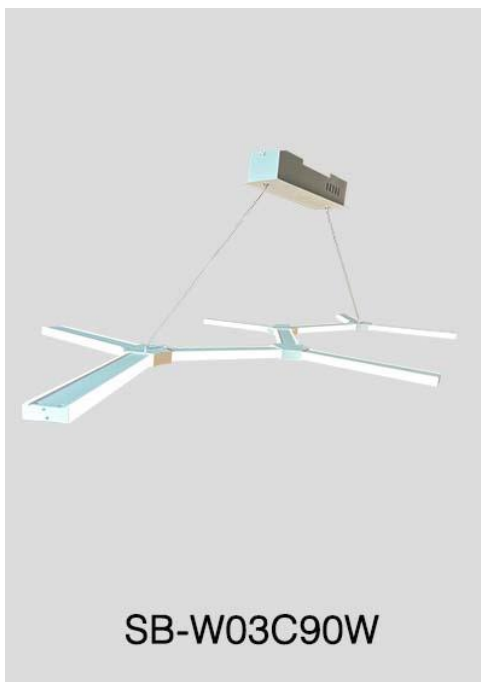

Snowmass SB-W03C90SZ

PRODUCT DESCRIPTION

The **Snowmass** pendant is made with a center rib of extruded aluminum and edge lit frosted acrylic ribs that provide a lambertian 360 deg. distribution. Arranged in a hexagonal pattern, your creativity has no limits. Just send us a sketch. Module lengths 56.26". Tunable white and RGBW. Over 6500 powder coated colors, ships assembled.

FEATURES

- 5-year limited warranty.
- Ships assembled.
- Illumination lambertian 360 degree.
- Extruded aluminum housing with solid acrylic lens. Fixture size 56.26" , 3 Triangles.
- Fixture lumens per watt ratio 80 LPW.

PARTS PACKED WITH STANDARD FIXTURE

- Plastic Anchors, Screws, Wire Connectors
- CCT Selector Switch

MODEL INFORMATION:

Example: SB-W03C90WSW

Products Series	Wattage/Size	Options	RGBW/CCT Select Only	Profile Finishes	Aircraft Cable
*SB-W03C	*90W = 56.26" 3 Triangles	*S=1-10V dimming, CRI 90 3000K/3500K/4000K Color Selectable (Standard), 4000K factory color default set	T=3K-4K Tunable White	*W=Gloss white	*Blank=10' foot 120" (Standard)
		L=ELV/Triac dimming with 3000K/3500K/4000K Color Selectable	R4=RGB+4000K (standard)		5'=5 foot 60"
		D=DMX	R3=RGB+3000K		15'=15 foot 180"
		Z=ZigBee			20'=20 foot 240"
		DMX for RGBW and Tunable White, control by Wall Switch or DMX control system.			Do not select this column if selected "S"
		ZigBee for RGBW and CCT tunable / dimmable using remote, DMX, App and Google Alexa.	Full Color Name or RAL number for Custom Colors, select from Color Collections		

DIMENSION & WEIGHT: Canopy Size for ZigBee & DMX: 15.75" x 2.76"

PHOTOMETRIC: Test report for 1 Triangle 30W