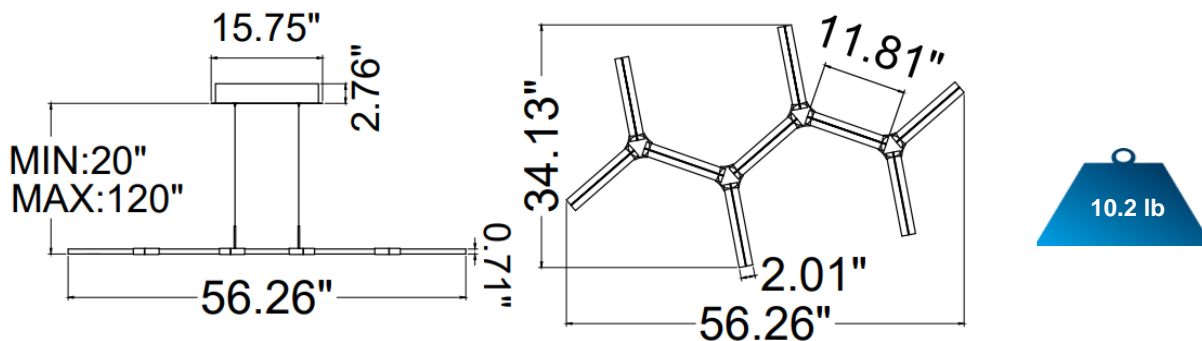

FEATURES

- 5-year limited warranty.
- Ships assembled.
- Illumination lambertian 360 degree.
- Extruded aluminum housing with solid acrylic lens. Fixture size 56.26" , 3 Triangles.
- Fixture lumens per watt ratio 80 LPW.

PARTS PACKED WITH STANDARD FIXTURE

- Plastic Anchors, Screws, Wire Connectors
- CCT Selector Switch

MODEL INFORMATION:

Example: SB-W03C90WSW

Products Series	Wattage/Size	Options	RGBW/CCT Select Only	Profile Finishes	Aircraft Cable
*SB-W03C	*90W = 56.26" 3 Triangles	*S=1-10V dimming, CRI 90 3000K/3500K/4000K Color Selectable (Standard), 4000K factory color default set	T=3K-4K Tunable White	*W=Gloss white	*Blank=10' foot 120" (Standard)
		L=ELV/Triac dimming with 3000K/3500K/4000K Color Selectable	R4=RGB+4000K (standard)		5'=5 foot 60"
		D=DMX	R3=RGB+3000K		15'=15 foot 180"
		Z=ZigBee			20'=20 foot 240"
		DMX for RGBW and Tunable White, control by Wall Switch or DMX control system.			Do not select this column if selected "S"
		ZigBee for RGBW and CCT tunable / dimmable using remote, DMX, App and Google Alexa.	Full Color Name or RAL number for Custom Colors, select from Color Collections		

EMERGENCY BATTERY OPTIONS

[SEE SPEC](#)

PICTURE	MODEL NUMBER	DESCRIPTION
	SB-EBP/5W/B	Factory installed Remote Emergency Battery Pack 5W 90 minutes
	SB-EBP/10.7W/B	Factory installed Remote Emergency Battery Pack 10.7W 90 minutes
	SB-EBP/17W/B	Factory installed Remote Emergency Battery Pack 17W 90 minutes

DIMENSION & WEIGHT: Canopy Size for ZigBee & DMX: 15.75" x 2.76"

PHOTOMETRIC: Test report for 1 Triangle 30W