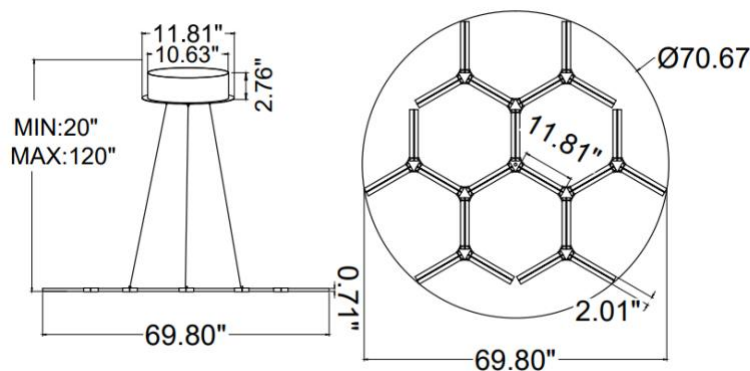

Snowmass SB-W07A210SZ

PRODUCT DESCRIPTION

The **Snowmass** pendant is made with a center rib of extruded aluminum and edge lit frosted acrylic ribs that provide a lambertian 360 deg. distribution. Arranged in a hexagonal pattern, your creativity has no limits. Just send us a sketch. Module lengths 69.8". Tunable white and RGBW. Over 6500 powder coated colors, ships assembled.

FEATURES

- 5-year limited warranty.
- Ships assembled.
- Illumination lambertian 360 degree.
- Extruded aluminum housing with solid acrylic lens. Fixture size 69.8" , 7 Triangles.
- Fixture lumens per watt ratio 80 LPW.

PARTS PACKED WITH STANDARD FIXTURE

- Plastic Anchors, Screws, Wire Connectors
- CCT Selector Switch

MODEL INFORMATION:

Example: SB-W07A210WSW

Products Series	Wattage/Size	Options	RGBW/CCT Select Only	Profile Finishes	Aircraft Cable
*SB-W07A	*210W = 69.8" 7 Triangles	*S=1-10V dimming, CRI 90 3000K/3500K/4000K Color Selectable (Standard), 4000K factory color default set	T=3K-4K Tunable White	*W=Gloss white	*Blank=10' foot 120" (Standard)
		L=ELV/Triac dimming with 3000K/3500K/4000K Color Selectable	R4=RGB+4000K (standard)		5'=5 foot 60"
		D=DMX	R3=RGB+3000K		15'=15 foot 180"
		Z=ZigBee			20'=20 foot 240"
		DMX for RGBW and Tunable White, control by Wall Switch or DMX control system.			25'=25 foot 300"
		ZigBee for RGBW and CCT tunable / dimming using remote, DMX, App and Google Alexa.			
					Do not select this column if selected "S"

DIMENSION & WEIGHT: Canopy Size for ZigBee & DMX: 15.75" x 2.76"

PHOTOMETRIC: Test report for 1 Triangle 30W