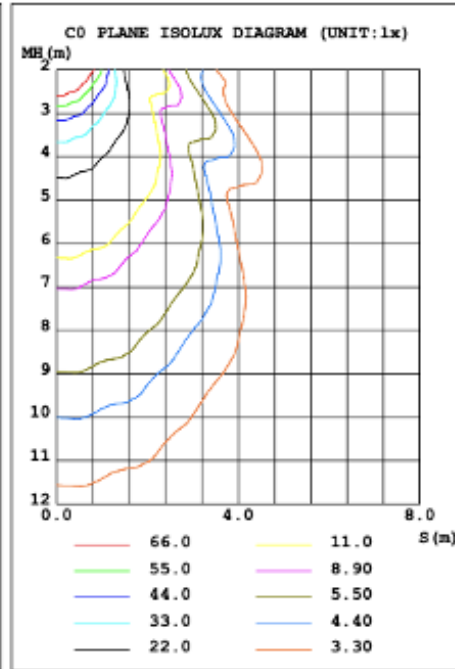

RGBW/TUNABLE WHITE SMART CONTROL

[SEE SPEC AND VIDEO](#)

Get Smart

Using Amazon Echo, Echo Dot, or any Alexa-enabled device allows you to turn your luminaire on and off, dim the light and change light color to Red, Green, Blue or White independently by using voice command or Smart phone app, DMX , Handheld remote or wall control .

DIMENSION & WEIGHT: Canopy Size for ZigBee & DMX: 15.75" x 2.76"

PHOTOMETRIC: Test report for 1 linear light

Flux out: 347.8 lm

Height	Eavg, Emax	Angle: 66.21deg	Diameter
1m	243.3, 447.2lx		130.40cm
2m	60.83, 111.8lx		260.79cm
3m	27.04, 49.69lx		391.19cm
4m	15.21, 27.95lx		521.58cm
5m	9.733, 17.89lx		651.98cm
6m	6.759, 12.42lx		782.38cm
7m	4.966, 9.127lx		912.77cm
8m	3.802, 6.988lx		1043.17cm
9m	3.004, 5.521lx		1173.56cm
10m	2.433, 4.472lx		1303.96cm

Note: The Curves indicate the illuminated area and the average illumination when the luminaire is at different distance.