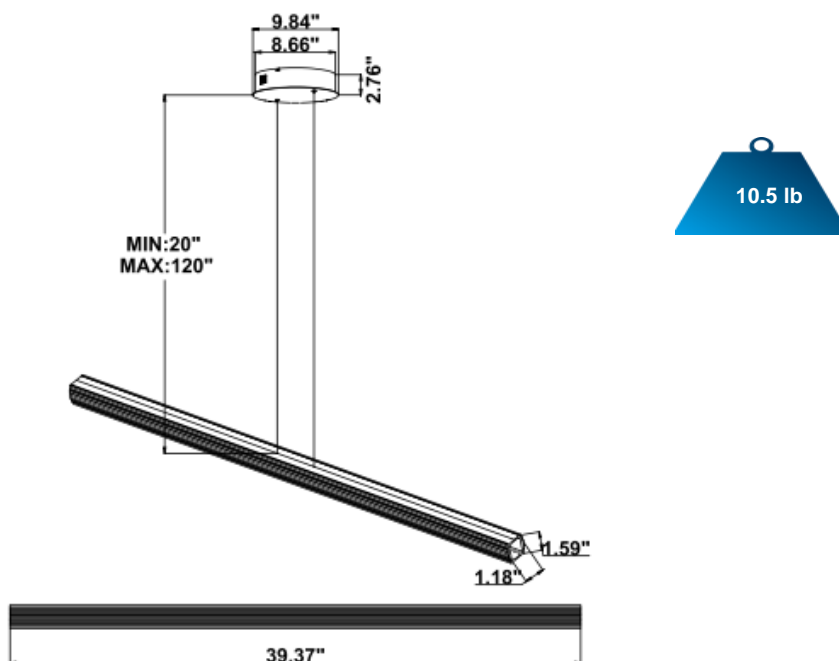

PARTS PACKED WITH STANDARD FIXTURE

- Plastic Anchors, Screws, Wire Connectors
- CCT Selector Switch

MODEL INFORMATION:

Example: SB-B01-20WSB

Products Series	Wattage/Size	Options	RGBW/CCT Select Only	Profile Finishes	Aircraft Cable	
*SB-B01	*20W = 39.37"x1	*S=1-10V dimming, CRI 90 3000K/3500K/4000K Color Selectable (Standard), 4000K factory color default set	T=3K-4K Tunable White	*B=Black Jack	*Blank=10' foot 120" (Standard)	
		L=ELV/Triac dimming with 3000K/3500K/4000K Color Selectable	R4=RGB+4000K (standard)	S=Platinum Silver	5'=5 foot 60"	
		D=DMX	R3=RGB+3000K	W=Gloss White	15'=15 foot 180"	
		Z=ZigBee		O=Oil Rubbed Bronze	20'=20 foot 240"	
		DMX for RGBW and Tunable White, control by Wall Switch or DMX control system.	Do not select this column if selected "S"	Full Color Name or RAL number for Custom Colors, select from Color Collections		
		ZigBee for RGBW and CCT tunable / dimmable using remote, DMX, App and Google Alexa.				

EMERGENCY BATTERY OPTIONS

[SEE SPEC](#)

PICTURE	MODEL NUMBER	DESCRIPTION
	SB-EBP/5W/B	Factory installed Remote Emergency Battery Pack 5W 90 minutes
	SB-EBP/10.7W/B	Factory installed Remote Emergency Battery Pack 10.7W 90 minutes
	SB-EBP/17W/B	Factory installed Remote Emergency Battery Pack 17W 90 minutes

DIMENSION & WEIGHT: Canopy Size for ZigBee & DMX: 15.75" x 2.76"

PHOTOMETRIC: Test report for 1 linear light

Flux out: 347.8 lm

Height	Eavg, Emax	Angle: 66.21deg	Diameter
1m	243.3, 447.2lx		130.40cm
2m	60.83, 111.8lx		260.79cm
3m	27.04, 49.69lx		391.19cm
4m	15.21, 27.95lx		521.58cm
5m	9.733, 17.89lx		651.98cm
6m	6.759, 12.42lx		782.38cm
7m	4.966, 9.127lx		912.77cm
8m	3.802, 6.988lx		1043.17cm
9m	3.004, 5.521lx		1173.56cm
10m	2.433, 4.472lx		1303.96cm