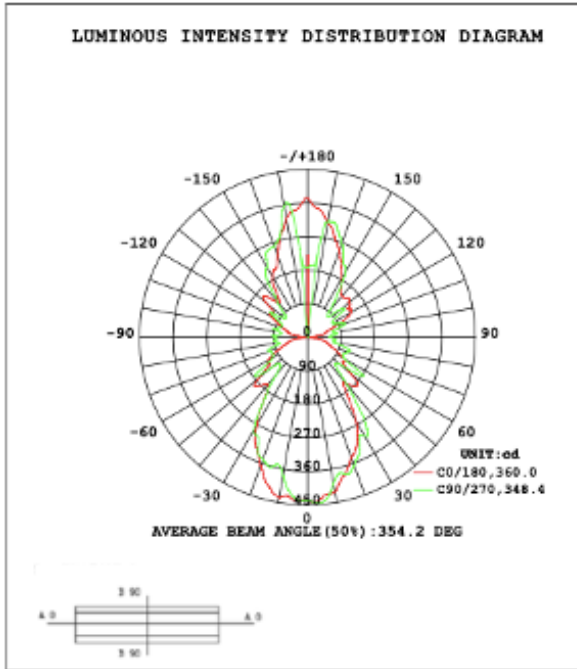

RGBW/TUNABLE WHITE SMART CONTROL

[SEE SPEC AND VIDEO](#)

Get Smart

Using Amazon Echo, Echo Dot, or any Alexa-enabled device allows you to turn your luminaire on and off, dim the light and change light color to Red, Green, Blue or White independently by using voice command or Smart phone app, DMX , Handheld remote or wall control .

DIMENSION & WEIGHT: Canopy Size for ZigBee & DMX: 15.75" x 2.76"

PHOTOMETRIC: Test report for 1 linear light

Flux out: 347.8 lm

Height	Eavg, Emax	Angle: 66.21deg	Diameter
1m	243.3, 447.2lx		130.40cm
2m	60.83, 111.8lx		260.79cm
3m	27.04, 49.69lx		391.19cm
4m	15.21, 27.95lx		521.58cm
5m	9.733, 17.89lx		651.98cm
6m	6.759, 12.42lx		782.38cm
7m	4.966, 9.127lx		912.77cm
8m	3.802, 6.988lx		1043.17cm
9m	3.004, 5.521lx		1173.56cm
10m	2.433, 4.472lx		1303.96cm

Note: The Curves indicate the illuminated area and the average illumination when the luminaire is at different distance.