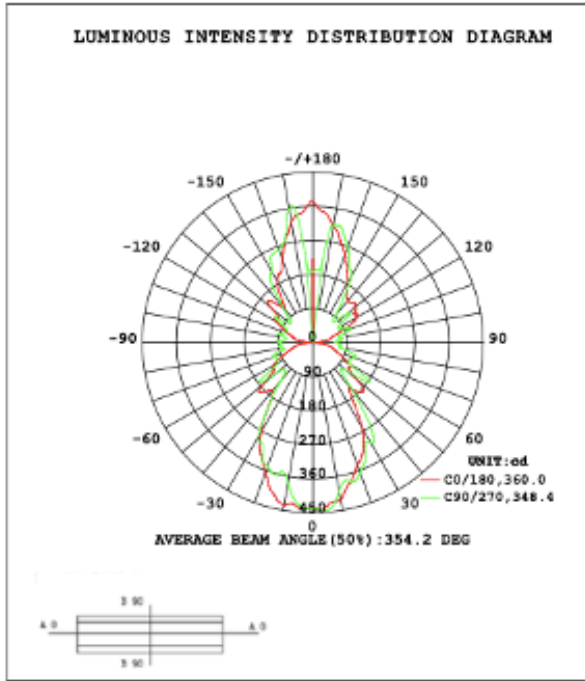

DIMENSION & WEIGHT: Canopy Size for ZigBee & DMX: 15.75" x 2.76"

PHOTOMETRIC: Test report for 1 linear light

Flux out: 347.8 lm

Height	Evav, Emax	Angle: 66.21deg	Diameter
1m	243.3, 447.2lx		130.40cm
2m	60.83, 111.8lx		260.79cm
3m	27.04, 49.69lx		391.19cm
4m	15.21, 27.95lx		521.58cm
5m	9.733, 17.89lx		651.98cm
6m	6.759, 12.42lx		782.38cm
7m	4.966, 9.127lx		912.77cm
8m	3.802, 6.988lx		1043.17cm
9m	3.004, 5.521lx		1173.56cm
10m	2.433, 4.472lx		1303.96cm

Note: The Curves indicate the illuminated area and the average illumination when the luminaire is at different distance.