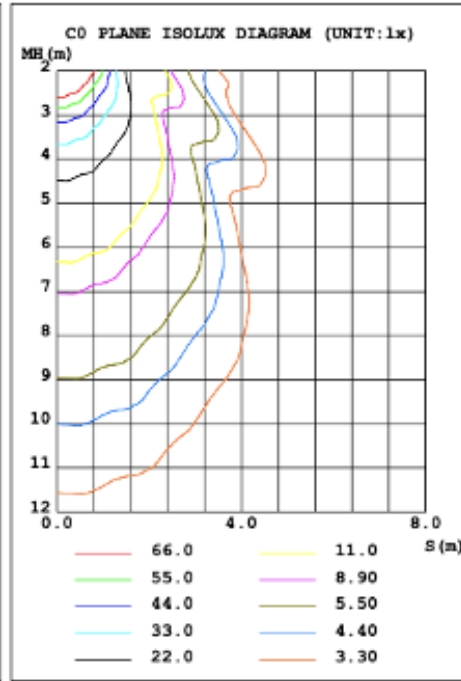

RGBW/TUNABLE WHITE SMART CONTROL

[SEE SPEC AND VIDEO](#)

Get Smart

Using Amazon Echo, Echo Dot, or any Alexa-enabled device allows you to turn your luminaire on and off, dim the light and change light color to Red, Green, Blue or White independently by using voice command or Smart phone app, DMX, Handheld remote or wall control.

DIMENSION & WEIGHT: Canopy Size for ZigBee & DMX: 15.75" x 2.76"

PHOTOMETRIC: Test report for 1 linear light

Flux out: 347.8 lm

Height	Evav, Emax	Angle: 66.21deg	Diameter
1m	243.3, 447.2lx		130.40cm
2m	60.83, 111.8lx		260.79cm
3m	27.04, 49.69lx		391.19cm
4m	15.21, 27.95lx		521.58cm
5m	9.733, 17.89lx		651.98cm
6m	6.759, 12.42lx		782.38cm
7m	4.966, 9.127lx		912.77cm
8m	3.802, 6.988lx		1043.17cm
9m	3.004, 5.521lx		1173.56cm
10m	2.433, 4.472lx		1303.96cm

Note: The Curves indicate the illuminated area and the average illumination when the luminaire is at different distance.