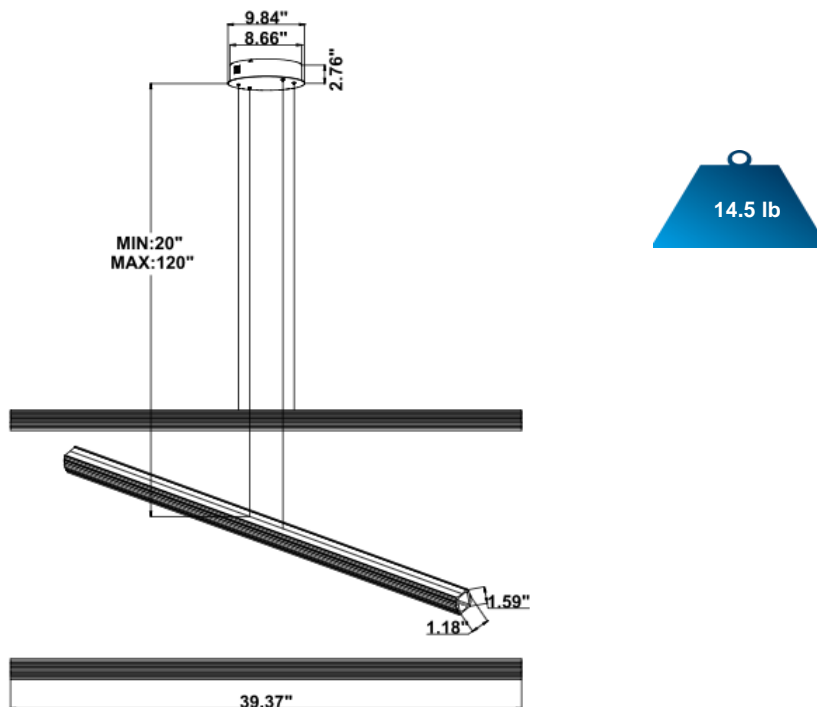

SB-B02-40WSZ

PRODUCT DESCRIPTION

Black Diamond Linear is a pendant made of extruded aluminum with backlit individual acrylic crystal mounted to both sides of the center element which provide 340 degree illumination. Sizes 39.37". Tunable white and RGBW. Over 6500 powder coated colors, ships assembled.

EMERGENCY BATTERY OPTIONS

[SEE SPEC](#)

PICTURE	MODEL NUMBER	DESCRIPTION
	SB-EBP/5W/B	Factory installed Remote Emergency Battery Pack 5W 90 minutes
	SB-EBP/10.7W/B	Factory installed Remote Emergency Battery Pack 10.7W 90 minutes
	SB-EBP/17W/B	Factory installed Remote Emergency Battery Pack 17W 90 minutes

DIMENSION & WEIGHT: Canopy Size for ZigBee & DMX: 15.75" x 2.76"

PHOTOMETRIC: Test report for 1 linear light

Flux out: 347.8 lm

Height	Evav, Emax	Angle: 66.21deg	Diameter
1m	243.3, 447.2lx		130.40cm
2m	60.83, 111.8lx		260.79cm
3m	27.04, 49.69lx		391.19cm
4m	15.21, 27.95lx		521.58cm
5m	9.733, 17.89lx		651.98cm
6m	6.759, 12.42lx		782.38cm
7m	4.966, 9.127lx		912.77cm
8m	3.802, 6.988lx		1043.17cm
9m	3.004, 5.521lx		1173.56cm
10m	2.433, 4.472lx		1303.96cm