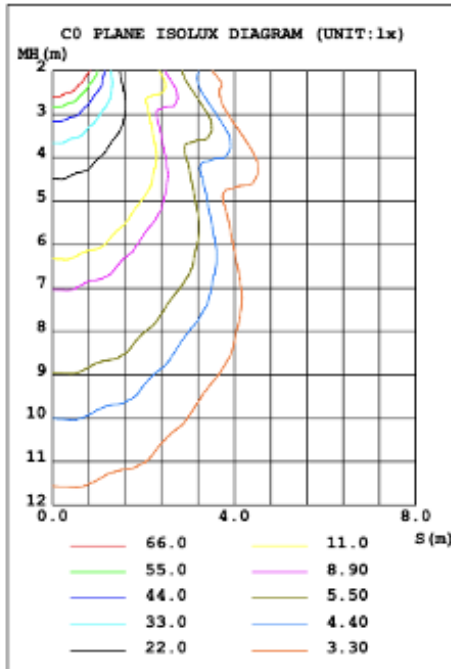

FEATURES

- 5-year limited warranty.
- Ships assembled.
- Illumination 340 degree.
- Extruded aluminum housing 39.37".
- Fixture lumens per watt ratio 75 LPW.

SPECIFICATIONS

- 90+ CRI.
- Input: 100-277V, 50/60Hz.
- 1-10V dimming standard, ELV / TRIAC dimming available.
- UL listed, suitable for dry location.
- Gloss White, Black Jack, Platinum Silver and Oil bronze color finish as standard, 6,500 custom colors are available.
- Built in color temperature selectable. Choose from 3000K/3500K/4000K. Custom color temperatures. lumen outputs, RGBW, Tunable White available.

RGBW/TUNABLE WHITE SMART CONTROL

[SEE SPEC AND VIDEO](#)

Get Smart

Using Amazon Echo, Echo Dot, or any Alexa-enabled device allows you to turn your luminaire on and off, dim the light and change light color to Red, Green, Blue or White independently by using voice command or Smart phone app, DMX , Handheld remote or wall control .

DIMENSION & WEIGHT: Canopy Size for ZigBee & DMX: 15.75" x 2.76"

PHOTOMETRIC: Test report for 1 linear light

Flux out: 347.8 lm

Height	Eavg, Emax	Angle: 66.21deg	Diameter
1m	243.3, 447.2lx		130.40cm
2m	60.83, 111.8lx		260.79cm
3m	27.04, 49.69lx		391.19cm
4m	15.21, 27.95lx		521.58cm
5m	9.733, 17.69lx		651.98cm
6m	6.759, 12.42lx		782.38cm
7m	4.966, 9.127lx		912.77cm
8m	3.802, 6.988lx		1043.17cm
9m	3.004, 5.521lx		1173.56cm
10m	2.433, 4.472lx		1303.96cm

Note: The Curves indicate the illuminated area and the average illumination when the luminaire is at different distance.