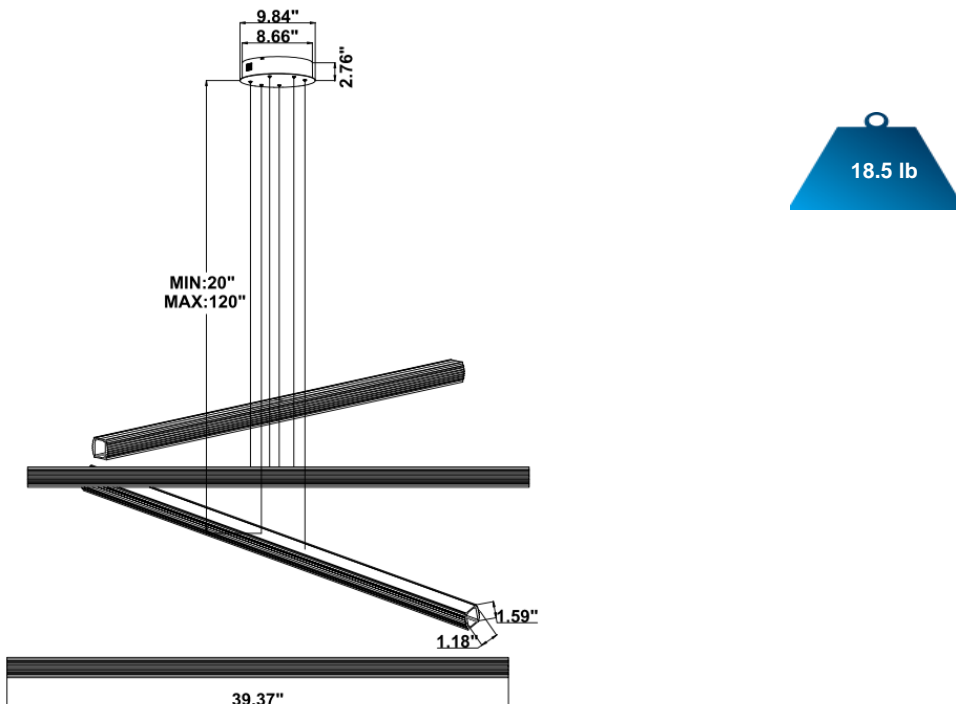

SB-B03-60WSZ

PRODUCT DESCRIPTION

Black Diamond Linear is a pendant made of extruded aluminum with backlit individual acrylic crystal mounted to both sides of the center element which provide 340 degree illumination. Sizes 39.37". Tunable white and RGBW. Over 6500 powder coated colors, ships assembled.

FEATURES

- 5-year limited warranty.
- Ships assembled.
- Illumination 340 degree.
- Extruded aluminum housing 39.37".
- Fixture lumens per watt ratio 75 LPW.

SPECIFICATIONS

- 90+ CRI.
- Input: 100-277V, 50/60Hz.
- 1-10V dimming standard, ELV / TRIAC dimming available.
- UL listed, suitable for dry location.
- Gloss White, Black Jack, Platinum Silver and Oil bronze color finish as standard, 6,500 custom colors are available.
- Built in color temperature selectable. Choose from 3000K/3500K/4000K. Custom color temperatures. lumen outputs, RGBW, Tunable White available.

EMERGENCY BATTERY OPTIONS

[SEE SPEC](#)

PICTURE	MODEL NUMBER	DESCRIPTION
	SB-EBP/5W/B	Factory installed Remote Emergency Battery Pack 5W 90 minutes
	SB-EBP/10.7W/B	Factory installed Remote Emergency Battery Pack 10.7W 90 minutes
	SB-EBP/17W/B	Factory installed Remote Emergency Battery Pack 17W 90 minutes

DIMENSION & WEIGHT: Canopy Size for ZigBee & DMX: 15.75" x 2.76"

PHOTOMETRIC: Test report for 1 linear light

Flux out: 347.8 lm

Height	Eavg, Emax	Angle: 66.21deg	Diameter
1m	243.3, 447.2lx		130.40cm
2m	60.83, 111.8lx		260.79cm
3m	27.04, 49.69lx		391.19cm
4m	15.21, 27.95lx		521.58cm
5m	9.733, 17.69lx		651.98cm
6m	6.759, 12.42lx		782.38cm
7m	4.966, 9.127lx		912.77cm
8m	3.802, 6.988lx		1043.17cm
9m	3.004, 5.521lx		1173.56cm
10m	2.433, 4.472lx		1303.96cm