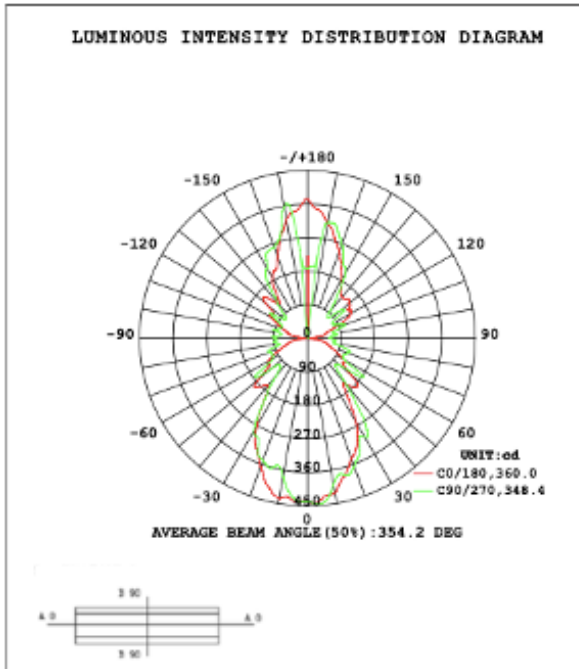

DIMENSION & WEIGHT: Canopy Size for ZigBee & DMX: 15.75" x 2.76"

PHOTOMETRIC: Test report for 1 linear light

Flux out: 347.8 lm

Height	Eavg, Emax	Angle: 66.21deg	Diameter
1m	243.3, 447.2lx		130.40cm
2m	60.83, 111.8lx		260.79cm
3m	27.04, 49.69lx		391.19cm
4m	15.21, 27.95lx		521.58cm
5m	9.733, 17.69lx		651.98cm
6m	6.759, 12.42lx		782.38cm
7m	4.966, 9.127lx		912.77cm
8m	3.802, 6.988lx		1043.17cm
9m	3.004, 5.521lx		1173.56cm
10m	2.433, 4.472lx		1303.96cm

Note: The Curves indicate the illuminated area and the average illumination when the luminaire is at different distance.