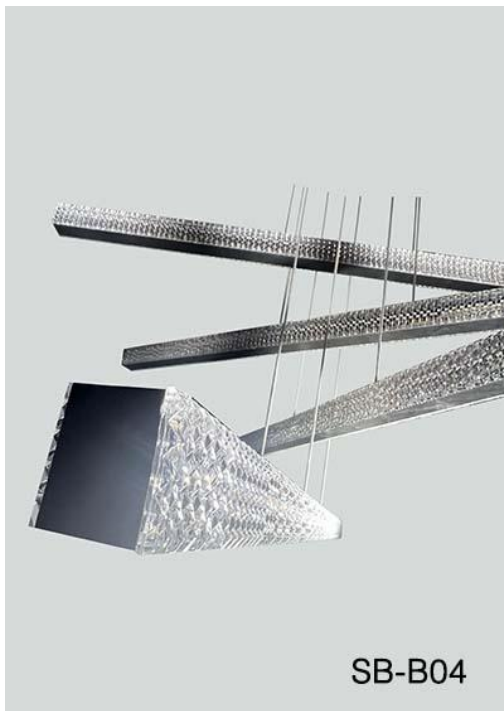

## PRODUCT DESCRIPTION

**Black Diamond** Linear is a pendant made of extruded aluminum with backlit individual acrylic crystal mounted to both sides of the center element which provide 340 degree illumination. Sizes 39.37". Tunable white and RGBW. Over 6500 powder coated colors, ships assembled.

### FEATURES

- 5-year limited warranty.
- Ships assembled.
- Illumination 340 degree.
- Extruded aluminum housing 39.37".
- Fixture lumens per watt ratio 75 LPW.

### PARTS PACKED WITH STANDARD FIXTURE

- Plastic Anchors, Screws, Wire Connectors
- CCT Selector Switch

**MODEL INFORMATION:**

**Example: SB-B04-80WSB**

Products Series	Wattage/Size	Options	RGBW/CCT Select Only	Profile Finishes	Aircraft Cable	
*SB-B04	*80W = 39.37"x 4	*S=1-10V dimming, CRI 90 3000K/3500K/4000K Color Selectable (Standard), 4000K factory color default set	T=3K-4K Tunable White	*B=Black Jack	*Blank=10' foot 120" (Standard)	
		L=ELV/Triac dimming with 3000K/3500K/4000K Color Selectable	R4=RGB+4000K (standard)	S=Platinum Silver	5'=5 foot 60"	
		D=DMX	R3=RGB+3000K	W=Gloss White	15'=15 foot 180"	
		Z=ZigBee		O=Oil Rubbed Bronze	20'=20 foot 240"	
		DMX for RGBW and Tunable White, control by Wall Switch or DMX control system.	<b>Do not select this column if selected "S"</b>	<b>Full Color Name or RAL number for Custom Colors, select from <a href="#">Color Collections</a></b>		
		ZigBee for RGBW and CCT tunable / dimmable using remote, DMX, App and Google Alexa.				
						25'=25 foot 300"