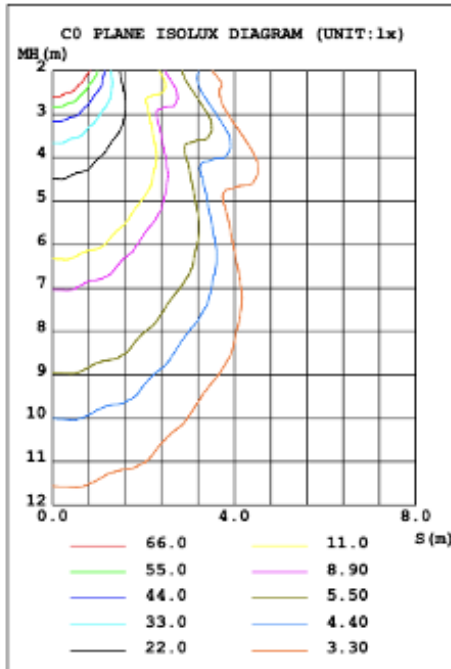

## RGBW/TUNABLE WHITE SMART CONTROL

[SEE SPEC AND VIDEO](#)

**DIMENSION & WEIGHT:** Canopy Size for ZigBee & DMX: 15.75" x 2.76"

**PHOTOMETRIC: Test report for 1 linear light**

Flux out: 347.8 lm

Height	Eavg, Emax	Angle: 66.21deg	Diameter
1m	243.3, 447.2lx		130.40cm
2m	60.83, 111.8lx		260.79cm
3m	27.04, 49.69lx		391.19cm
4m	15.21, 27.95lx		521.58cm
5m	9.733, 17.69lx		651.98cm
6m	6.759, 12.42lx		782.38cm
7m	4.966, 9.127lx		912.77cm
8m	3.802, 6.988lx		1043.17cm
9m	3.004, 5.521lx		1173.56cm
10m	2.433, 4.472lx		1303.96cm

Note: The Curves indicate the illuminated area and the average illumination when the luminaire is at different distance.