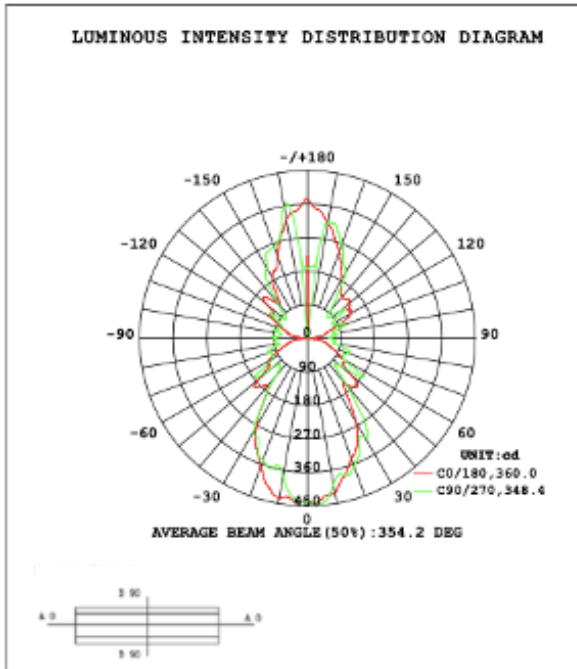

## RGBW/TUNABLE WHITE SMART CONTROL

[SEE SPEC AND VIDEO](#)

**DIMENSION & WEIGHT:** Canopy Size for ZigBee & DMX: 15.75" x 2.76"

**PHOTOMETRIC: Test report for 1 linear light**

Flux out: 347.8 lm

Height	Eavg, Emax	Angle: 66.21deg	Diameter
1m	243.3, 447.2lx		130.40cm
2m	60.83, 111.8lx		260.79cm
3m	27.04, 49.69lx		391.19cm
4m	15.21, 27.95lx		521.58cm
5m	9.733, 17.69lx		651.98cm
6m	6.759, 12.42lx		782.38cm
7m	4.966, 9.127lx		912.77cm
8m	3.802, 6.988lx		1043.17cm
9m	3.004, 5.521lx		1173.56cm
10m	2.433, 4.472lx		1303.96cm

Note: The Curves indicate the illuminated area and the average illumination when the luminaire is at different distance.