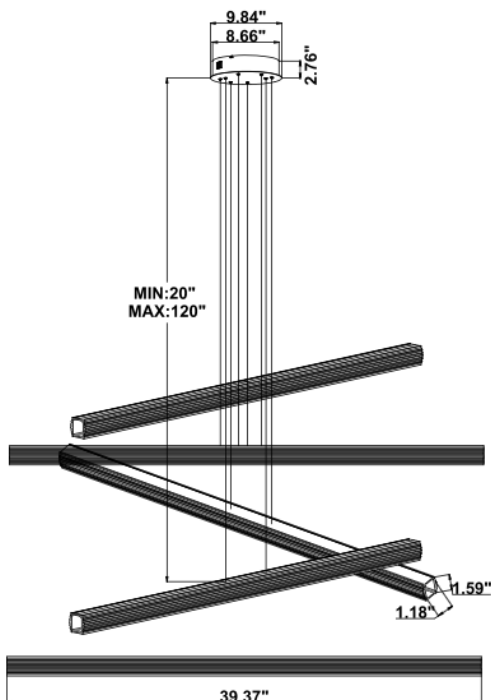

### FEATURES

- 5-year limited warranty.
- Ships assembled.
- Illumination 340 degree.
- Extruded aluminum housing 39.37".
- Fixture lumens per watt ratio 75 LPW.

### PARTS PACKED WITH STANDARD FIXTURE

- Plastic Anchors, Screws, Wire Connectors
- CCT Selector Switch

**MODEL INFORMATION:**

**Example: SB-B04-80WSB**

Products Series	Wattage/Size	Options	RGBW/CCT Select Only	Profile Finishes	Aircraft Cable	
*SB-B04	*80W = 39.37"x 4	*S=1-10V dimming, CRI 90 3000K/3500K/4000K Color Selectable (Standard), 4000K factory color default set	T=3K-4K Tunable White	*B=Black Jack	*Blank=10' foot 120" (Standard)	
		L=ELV/Triac dimming with 3000K/3500K/4000K Color Selectable	R4=RGB+4000K (standard)	S=Platinum Silver	5'=5 foot 60"	
		D=DMX	R3=RGB+3000K	W=Gloss White	15'=15 foot 180"	
		Z=ZigBee		O=Oil Rubbed Bronze	20'=20 foot 240"	
		DMX for RGBW and Tunable White, control by Wall Switch or DMX control system.	<b>Do not select this column if selected "S"</b>	<b>Full Color Name or RAL number for Custom Colors, select from <a href="#">Color Collections</a></b>		
		ZigBee for RGBW and CCT tunable / dimmable using remote, DMX, App and Google Alexa.				
						25'=25 foot 300"

## EMERGENCY BATTERY OPTIONS

[SEE SPEC](#)

PICTURE	MODEL NUMBER	DESCRIPTION
	SB-EBP/5W/B	Factory installed Remote Emergency Battery Pack 5W 90 minutes
	SB-EBP/10.7W/B	Factory installed Remote Emergency Battery Pack 10.7W 90 minutes
	SB-EBP/17W/B	Factory installed Remote Emergency Battery Pack 17W 90 minutes

**DIMENSION & WEIGHT:** Canopy Size for ZigBee & DMX: 15.75" x 2.76"

**PHOTOMETRIC: Test report for 1 linear light**

Flux out: 347.8 lm

Height	Eavg, Emax	Angle: 66.21deg	Diameter
1m	243.3, 447.2lx		130.40cm
2m	60.83, 111.8lx		260.79cm
3m	27.04, 49.69lx		391.19cm
4m	15.21, 27.95lx		521.58cm
5m	9.733, 17.69lx		651.98cm
6m	6.759, 12.42lx		782.38cm
7m	4.966, 9.127lx		912.77cm
8m	3.802, 6.988lx		1043.17cm
9m	3.004, 5.521lx		1173.56cm
10m	2.433, 4.472lx		1303.96cm