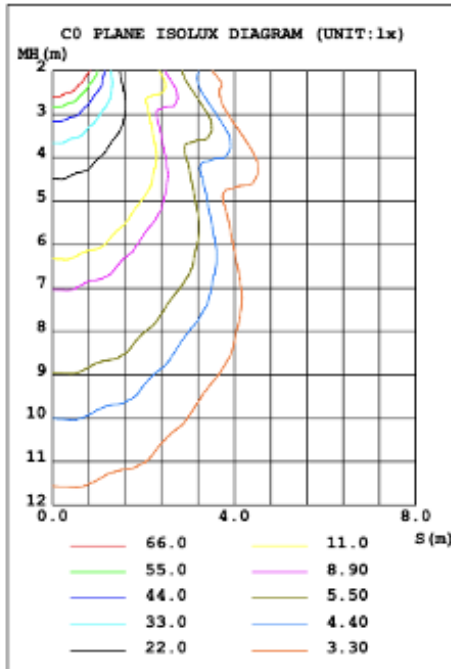

FEATURES

- 5-year limited warranty.
- Ships assembled.
- Illumination 340 degree.
- Extruded aluminum housing 39.37".
- Fixture lumens per watt ratio 75 LPW.

SPECIFICATIONS

- 90+ CRI.
- Input: 100-277V, 50/60Hz.
- 1-10V dimming standard, ELV / TRIAC dimming available.
- UL listed, suitable for dry location.
- Gloss White, Black Jack, Platinum Silver and Oil bronze color finish as standard, 6,500 custom colors are available.
- Built in color temperature selectable. Choose from 3000K/3500K/4000K. Custom color temperatures. lumen outputs, RGBW, Tunable White available.

RGBW/TUNABLE WHITE SMART CONTROL

[SEE SPEC AND VIDEO](#)

Get Smart

Using Amazon Echo, Echo Dot, or any Alexa-enabled device allows you to turn your luminaire on and off, dim the light and change light color to Red, Green, Blue or White independently by using voice command or Smart phone app, DMX , Handheld remote or wall control .

DIMENSION & WEIGHT: Canopy Size for ZigBee & DMX: 15.75” x 2.76”

PHOTOMETRIC: Test report for 1 linear light

Flux out: 347.8 lm

Height	Eavg, Emax	Angle: 66.21deg	Diameter
1m	243.3, 447.2lx		130.40cm
2m	60.83, 111.8lx		260.79cm
3m	27.04, 49.69lx		391.19cm
4m	15.21, 27.95lx		521.58cm
5m	9.733, 17.69lx		651.98cm
6m	6.759, 12.42lx		782.38cm
7m	4.966, 9.127lx		912.77cm
8m	3.802, 6.988lx		1043.17cm
9m	3.004, 5.521lx		1173.56cm
10m	2.433, 4.472lx		1303.96cm

Note: The Curves indicate the illuminated area and the average illumination when the luminaire is at different distance.