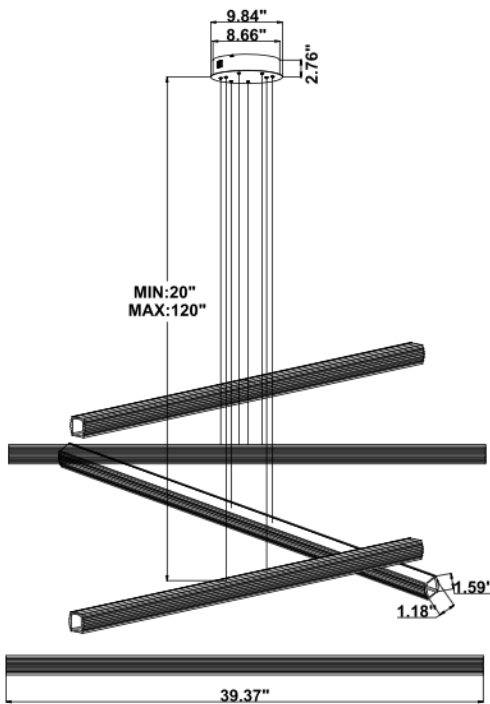

PARTS PACKED WITH STANDARD FIXTURE

- Plastic Anchors, Screws, Wire Connectors
- CCT Selector Switch