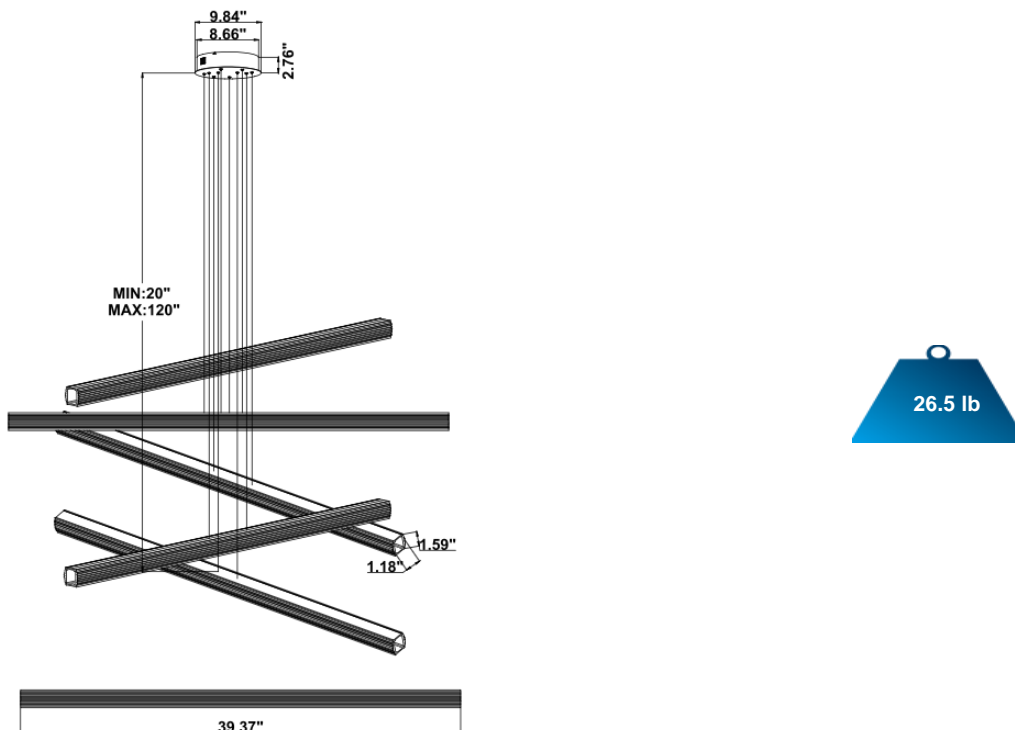

SB-B05-100WSZ

PRODUCT DESCRIPTION

Black Diamond Linear is a pendant made of extruded aluminum with backlit individual acrylic crystal mounted to both sides of the center element which provide 340 degree illumination. Sizes 39.37". Tunable white and RGBW. Over 6500 powder coated colors, ships assembled.

EMERGENCY BATTERY OPTIONS

[SEE SPEC](#)

PICTURE	MODEL NUMBER	DESCRIPTION
	SB-EBP/5W/B	Factory installed Remote Emergency Battery Pack 5W 90 minutes
	SB-EBP/10.7W/B	Factory installed Remote Emergency Battery Pack 10.7W 90 minutes
	SB-EBP/17W/B	Factory installed Remote Emergency Battery Pack 17W 90 minutes

DIMENSION & WEIGHT: Canopy Size for ZigBee & DMX: 15.75” x 2.76”

PHOTOMETRIC: Test report for 1 linear light

Flux out: 347.8 lm

Height	Eavg, Emax	Angle: 66.21deg	Diameter
1m	243.3, 447.2lx		130.40cm
2m	60.83, 111.8lx		260.79cm
3m	27.04, 49.69lx		391.19cm
4m	15.21, 27.95lx		521.58cm
5m	9.733, 17.69lx		651.98cm
6m	6.759, 12.42lx		782.38cm
7m	4.966, 9.127lx		912.77cm
8m	3.802, 6.988lx		1043.17cm
9m	3.004, 5.521lx		1173.56cm
10m	2.433, 4.472lx		1303.96cm

Note: The Curves indicate the illuminated area and the average illumination when the luminaire is at different distance.