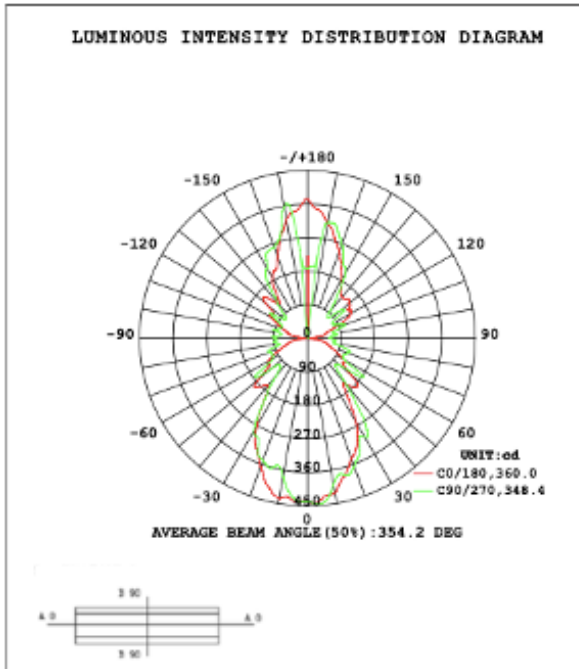

DIMENSION & WEIGHT: Canopy Size for ZigBee & DMX: 15.75” x 2.76”

PHOTOMETRIC: Test report for 1 linear light

Flux out: 347.8 lm

Height	Eavg, Emax	Angle: 66.21deg	Diameter
1m	243.3, 447.2lx		130.40cm
2m	60.83, 111.8lx		260.79cm
3m	27.04, 49.69lx		391.19cm
4m	15.21, 27.95lx		521.58cm
5m	9.733, 17.69lx		651.98cm
6m	6.759, 12.42lx		782.38cm
7m	4.966, 9.127lx		912.77cm
8m	3.802, 6.988lx		1043.17cm
9m	3.004, 5.521lx		1173.56cm
10m	2.433, 4.472lx		1303.96cm

Note: The Curves indicate the illuminated area and the average illumination when the luminaire is at different distance.