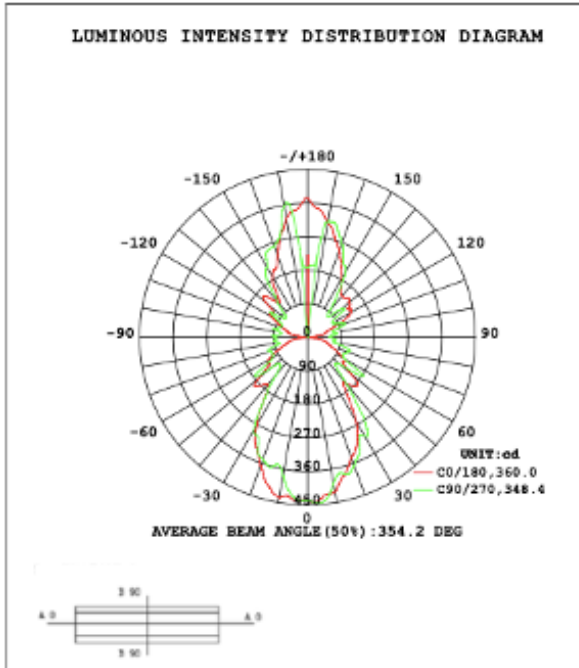

DIMENSION & WEIGHT: Canopy Size for ZigBee & DMX: 15.75" x 2.76"

PHOTOMETRIC: Test report for 1 linear light

Flux out: 347.8 lm

Height	Eavg, Emax	Angle: 66.21deg	Diameter
1m	243.3, 447.2lx		130.40cm
2m	60.83, 111.8lx		260.79cm
3m	27.04, 49.69lx		391.19cm
4m	15.21, 27.95lx		521.58cm
5m	9.733, 17.89lx		651.98cm
6m	6.759, 12.42lx		782.38cm
7m	4.966, 9.127lx		912.77cm
8m	3.802, 6.988lx		1043.17cm
9m	3.004, 5.521lx		1173.56cm
10m	2.433, 4.472lx		1303.96cm

Note: The Curves indicate the illuminated area and the average illumination when the luminaire is at different distance.