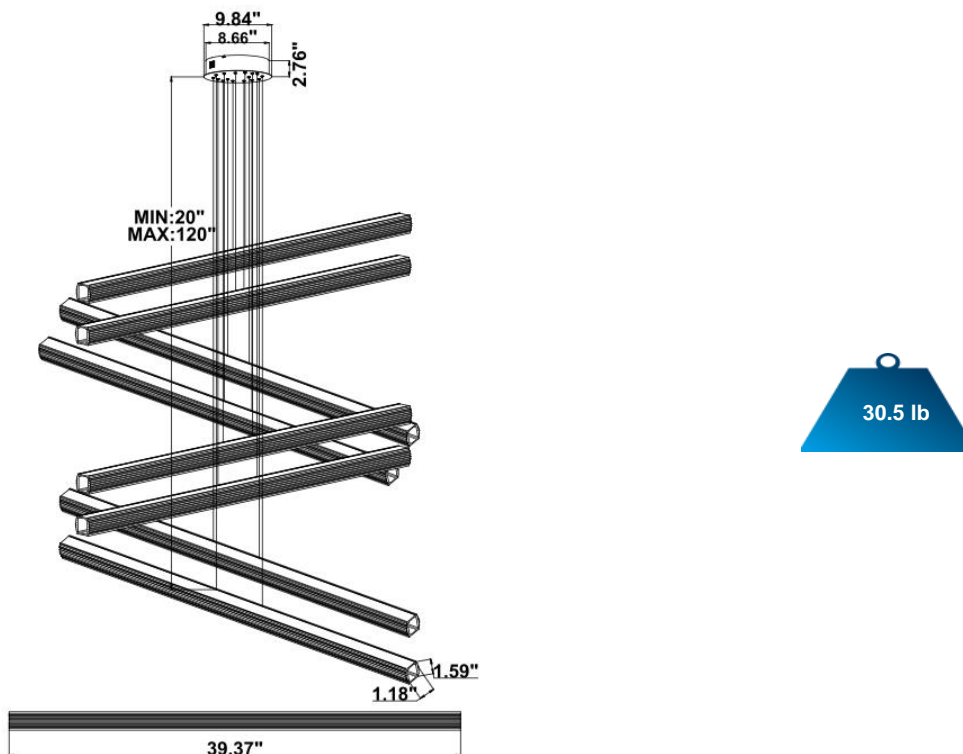

SB-B06-120WSZ

PRODUCT DESCRIPTION

Black Diamond Linear is a pendant made of extruded aluminum with backlit individual acrylic crystal mounted to both sides of the center element which provide 340 degree illumination. Sizes 39.37". Tunable white and RGBW. Over 6500 powder coated colors, ships assembled.

FEATURES

- 5-year limited warranty.
- Ships assembled.
- Illumination 340 degree.
- Extruded aluminum housing 39.37".
- Fixture lumens per watt ratio 75 LPW.

SPECIFICATIONS

- 90+ CRI.
- Input: 100-277V, 50/60Hz.
- 1-10V dimming standard, ELV / TRIAC dimming available.
- UL listed, suitable for dry location.
- Gloss White, Black Jack, Platinum Silver and Oil bronze color finish as standard, 6,500 custom colors are available.
- Built in color temperature selectable. Choose from 3000K/3500K/4000K. Custom color temperatures. lumen outputs, RGBW, Tunable White available.

EMERGENCY BATTERY OPTIONS

[SEE SPEC](#)

PICTURE	MODEL NUMBER	DESCRIPTION
	SB-EBP/5W/B	Factory installed Remote Emergency Battery Pack 5W 90 minutes
	SB-EBP/10.7W/B	Factory installed Remote Emergency Battery Pack 10.7W 90 minutes
	SB-EBP/17W/B	Factory installed Remote Emergency Battery Pack 17W 90 minutes

DIMENSION & WEIGHT: Canopy Size for ZigBee & DMX: 15.75" x 2.76"

PHOTOMETRIC: Test report for 1 linear light

Flux out: 347.8 lm

Height	Eavg, Emax	Angle: 66.21deg	Diameter
1m	243.3, 447.2lx		130.40cm
2m	60.83, 111.8lx		260.79cm
3m	27.04, 49.69lx		391.19cm
4m	15.21, 27.95lx		521.58cm
5m	9.733, 17.89lx		651.98cm
6m	6.759, 12.42lx		782.38cm
7m	4.966, 9.127lx		912.77cm
8m	3.802, 6.988lx		1043.17cm
9m	3.004, 5.521lx		1173.56cm
10m	2.433, 4.472lx		1303.96cm