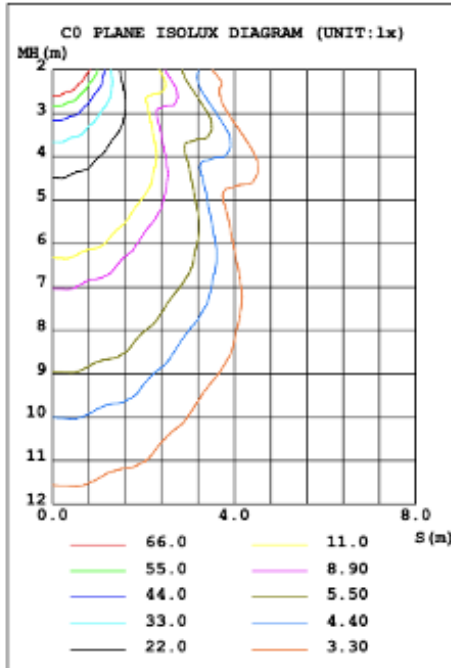

FEATURES

- 5-year limited warranty.
- Ships assembled.
- Illumination 340 degree.
- Extruded aluminum housing 39.37".
- Fixture lumens per watt ratio 75 LPW.

SPECIFICATIONS

- 90+ CRI.
- Input: 100-277V, 50/60Hz.
- 1-10V dimming standard, ELV / TRIAC dimming available.
- UL listed, suitable for dry location.
- Gloss White, Black Jack, Platinum Silver and Oil bronze color finish as standard, 6,500 custom colors are available.
- Built in color temperature selectable. Choose from 3000K/3500K/4000K. Custom color temperatures. lumen outputs, RGBW, Tunable White available.

RGBW/TUNABLE WHITE SMART CONTROL

[SEE SPEC AND VIDEO](#)

Get Smart

Using Amazon Echo, Echo Dot, or any Alexa-enabled device allows you to turn your luminaire on and off, dim the light and change light color to Red, Green, Blue or White independently by using voice command or Smart phone app, DMX, Handheld remote or wall control.

DIMENSION & WEIGHT: Canopy Size for ZigBee & DMX: 15.75" x 2.76"

PHOTOMETRIC: Test report for 1 linear light

Flux out: 347.8 lm

Height	Eavg, Emax	Angle: 66.21deg	Diameter
1m	243.3, 447.2lx		130.40cm
2m	60.83, 111.8lx		260.79cm
3m	27.04, 49.69lx		391.19cm
4m	15.21, 27.95lx		521.58cm
5m	9.733, 17.89lx		651.98cm
6m	6.759, 12.42lx		782.38cm
7m	4.966, 9.127lx		912.77cm
8m	3.802, 6.988lx		1043.17cm
9m	3.004, 5.521lx		1173.56cm
10m	2.433, 4.472lx		1303.96cm

Note: The Curves indicate the illuminated area and the average illumination when the luminaire is at different distance.