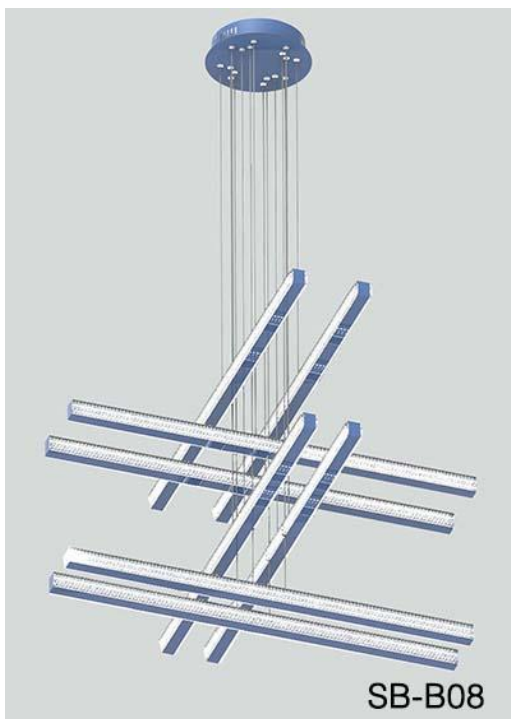

SB-B08-150WSZ

PRODUCT DESCRIPTION

Black Diamond Linear is a pendant made of extruded aluminum with backlit individual acrylic crystal mounted to both sides of the center element which provide 340 degree illumination. Sizes 39.37". Tunable white and RGBW. Over 6500 powder coated colors, ships assembled.

FEATURES

- 5-year limited warranty.
- Ships assembled.
- Illumination 340 degree.
- Extruded aluminum housing 39.37".
- Fixture lumens per watt ratio 75 LPW.

SPECIFICATIONS

- 90+ CRI.
- Input: 100-277V, 50/60Hz.
- 1-10V dimming standard, ELV / TRIAC dimming available.
- UL listed, suitable for dry location.
- Gloss White, Black Jack, Platinum Silver and Oil bronze color finish as standard, 6,500 custom colors are available.
- Built in color temperature selectable. Choose from 3000K/3500K/4000K. Custom color temperatures. lumen outputs, RGBW, Tunable White available.

PARTS PACKED WITH STANDARD FIXTURE

- Plastic Anchors, Screws, Wire Connectors
- CCT Selector Switch

MODEL INFORMATION:

Example: SB-B08-150WSB

Products Series	Wattage/Size	Options	RGBW/CCT Select Only	Profile Finishes	Aircraft Cable	
*SB-B08	*150W = 39.37"x 8	*S=1-10V dimming, CRI 90 3000K/3500K/4000K Color Selectable (Standard), 4000K factory color default set	T=3K-4K Tunable White	*B=Black Jack	*Blank=10' foot 120" (Standard)	
		L=ELV/Triac dimming with 3000K/3500K/4000K Color Selectable	R4=RGB+4000K (standard)	S=Platinum Silver	5'=5 foot 60"	
		D=DMX	R3=RGB+3000K	W=Gloss White	15'=15 foot 180"	
		Z=ZigBee		O=Oil Rubbed Bronze	20'=20 foot 240"	
		DMX for RGBW and Tunable White, control by Wall Switch or DMX control system.	Do not select this column if selected "S"	Full Color Name or RAL number for Custom Colors, select from Color Collections		
		ZigBee for RGBW and CCT tunable / dimmable using remote, DMX, App and Google Alexa.				