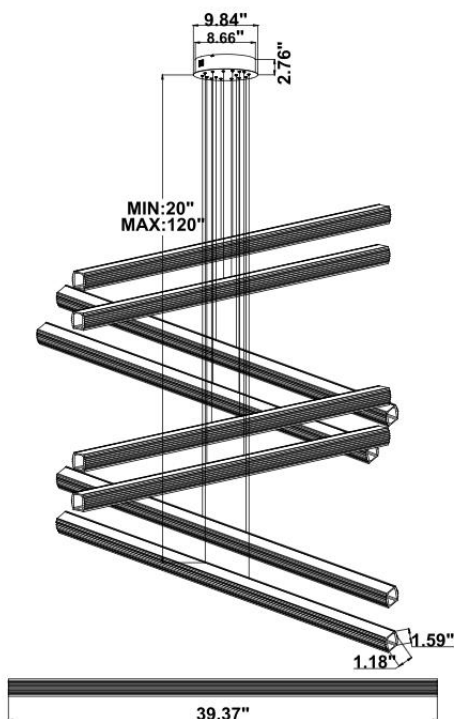

SB-B08-150WSZ

PRODUCT DESCRIPTION

Black Diamond Linear is a pendant made of extruded aluminum with backlit individual acrylic crystal mounted to both sides of the center element which provide 340 degree illumination. Sizes 39.37". Tunable white and RGBW. Over 6500 powder coated colors, ships assembled.

FEATURES

- 5-year limited warranty.
- Ships assembled.
- Illumination 340 degree.
- Extruded aluminum housing 39.37".
- Fixture lumens per watt ratio 75 LPW.

SPECIFICATIONS

- 90+ CRI.
- Input: 100-277V, 50/60Hz.
- 1-10V dimming standard, ELV / TRIAC dimming available.
- UL listed, suitable for dry location.
- Gloss White, Black Jack, Platinum Silver and Oil bronze color finish as standard, 6,500 custom colors are available.
- Built in color temperature selectable. Choose from 3000K/3500K/4000K. Custom color temperatures. lumen outputs, RGBW, Tunable White available.

EMERGENCY BATTERY OPTIONS

[SEE SPEC](#)

PICTURE	MODEL NUMBER	DESCRIPTION
	SB-EBP/5W/B	Factory installed Remote Emergency Battery Pack 5W 90 minutes
	SB-EBP/10.7W/B	Factory installed Remote Emergency Battery Pack 10.7W 90 minutes
	SB-EBP/17W/B	Factory installed Remote Emergency Battery Pack 17W 90 minutes

DIMENSION & WEIGHT: Canopy Size for ZigBee & DMX: 15.75” x 2.76”

PHOTOMETRIC: Test report for 1 linear light

Flux out: 347.8 lm

Height	Eavg, Emax	Angle: 66.21deg	Diameter
1m	243.3, 447.2lx		130.40cm
2m	60.83, 111.8lx		260.79cm
3m	27.04, 49.69lx		391.19cm
4m	15.21, 27.95lx		521.58cm
5m	9.733, 17.69lx		651.98cm
6m	6.759, 12.42lx		782.38cm
7m	4.966, 9.127lx		912.77cm
8m	3.802, 6.988lx		1043.17cm
9m	3.004, 5.521lx		1173.56cm
10m	2.433, 4.472lx		1303.96cm