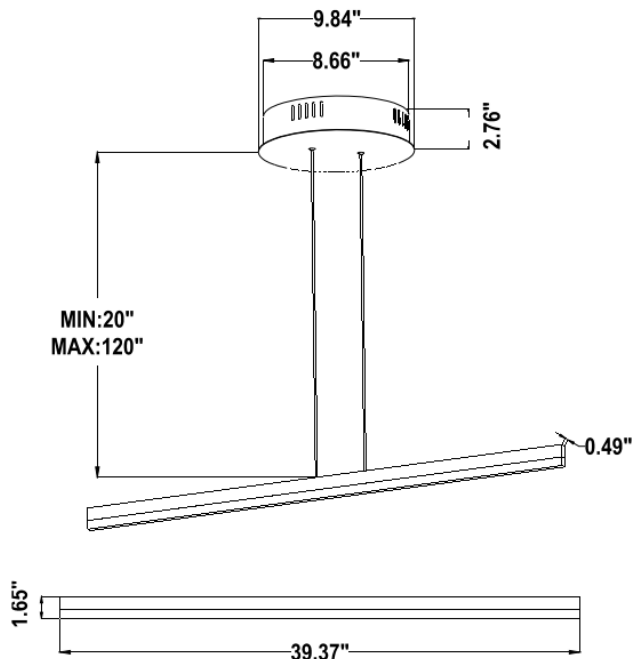

FEATURES

- 5-year limited warranty.
- Ships assembled.
- Direct Illumination.
- Extruded aluminum housing 39.37" up to 72", 1 continuous ring without joints.
- Fixture lumens per watt ratio 77 LPW.

SPECIFICATIONS

PARTS PACKED WITH STANDARD FIXTURE

- Plastic Anchors, Screws, Wire Connectors
- CCT Selector Switch

MODEL INFORMATION:

Example: SB-C01-20WSB

Products Series	Wattage/Size	Options	RGBW/CCT Select Only	Profile Finishes	Aircraft Cable
*SB-C01	*20W = 39.37"	*S=1-10V dimming, CRI 90 3000K/3500K/4000K Color Selectable (Standard), 4000K factory color default set	T=3K-4K Tunable White	*B=Black Jack	*Blank=10' foot 120" (Standard)
		L=ELV/Triac dimming with 3000K/3500K/4000K Color Selectable	R4=RGB+4000K (standard)	S=Platinum Silver	5'=5 foot 60"
		D=DMX	R3=RGB+3000K	W=Gloss White	15'=15 foot 180"
		Z=ZigBee		O=Oil Rubbed Bronze	20'=20 foot 240"
		DMX for RGBW and Tunable White, control by Wall Switch or DMX control system.			25'=25 foot 300"
		ZigBee for RGBW and CCT tunable / dimmable using remote, DMX, App and Google Alexa.			
				Do not select this column if selected "S"	Full Color Name or RAL number for Custom Colors, select from Color Collections

EMERGENCY BATTERY OPTIONS

[SEE SPEC](#)

PICTURE	MODEL NUMBER	DESCRIPTION
	SB-EBP/5W/B	Factory installed Remote Emergency Battery Pack 5W 90 minutes
	SB-EBP/10.7W/B	Factory installed Remote Emergency Battery Pack 10.7W 90 minutes
	SB-EBP/17W/B	Factory installed Remote Emergency Battery Pack 17W 90 minutes

DIMENSIONS & WEIGHTS: Canopy Size for ZigBee & DMX: 15.75" x 2.76"

PHOTOMETRIC: Test report for 1 Light