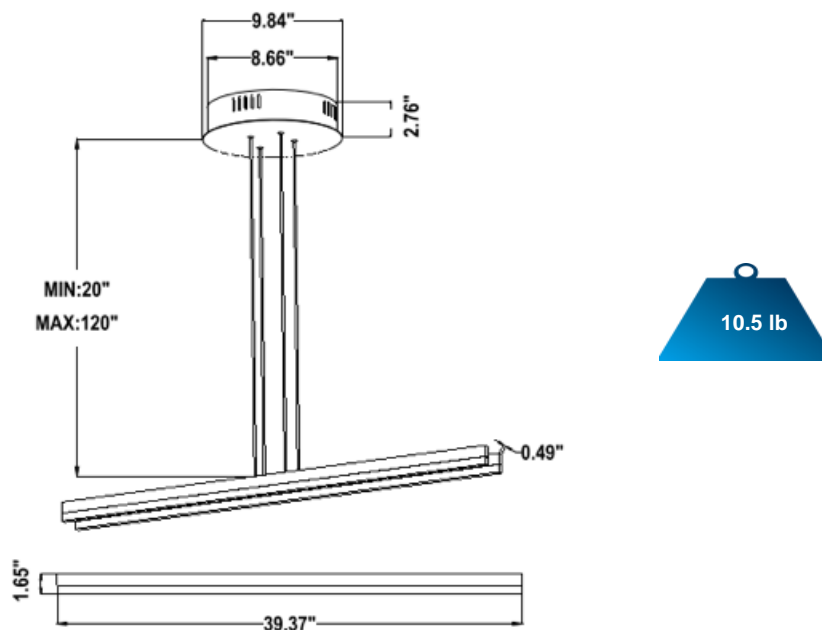

SB-C02-40WSZ

PRODUCT DESCRIPTION

Whistler Linear is a pendant made of extruded aluminum with a direct only lighting component using glare free, non yellowing acrylic. Sizes range from 16" to 72" and can be combined as desired to create multiple combinations of elements. Tunable white and RGBW. Over 6500 powder coated colors. Ships assembled.

FEATURES

- 5-year limited warranty.
- Ships assembled.
- Direct Illumination.
- Extruded aluminum housing 39.37" up to 72", 1 continuous ring without joints.
- Fixture lumens per watt ratio 77 LPW.

SPECIFICATIONS

EMERGENCY BATTERY OPTIONS

[SEE SPEC](#)

PICTURE	MODEL NUMBER	DESCRIPTION
	SB-EBP/5W/B	Factory installed Remote Emergency Battery Pack 5W 90 minutes
	SB-EBP/10.7W/B	Factory installed Remote Emergency Battery Pack 10.7W 90 minutes
	SB-EBP/17W/B	Factory installed Remote Emergency Battery Pack 17W 90 minutes

DIMENSIONS & WEIGHTS: Canopy Size for ZigBee & DMX: 15.75" x 2.76"

PHOTOMETRIC: Test report for 1 Light