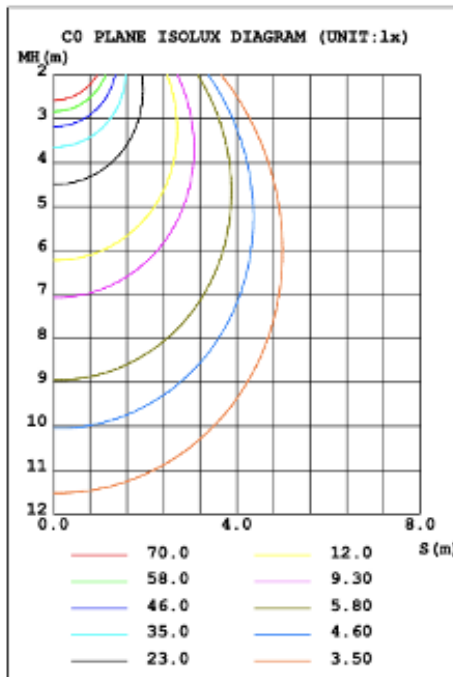

**RGBW/TUNABLE WHITE SMART CONTROL**

[SEE SPEC AND VIDEO](#)

**DIMENSIONS & WEIGHTS: Canopy Size for ZigBee & DMX: 15.75" x 2.76"**

**PHOTOMETRIC: Test report for 1 Light**

Flux out: 661.1 lm

Height	Eavg, Emax	Angle: 90.71deg	Diameter
1m	196.2, 465.0lx		202.50cm
2m	49.06, 116.3lx		405.01cm
3m	21.80, 51.67lx		607.51cm
4m	12.27, 29.06lx		810.02cm
5m	7.850, 18.60lx		1012.52cm
6m	5.451, 12.92lx		1215.03cm
7m	4.005, 9.490lx		1417.53cm
8m	3.066, 7.266lx		1620.03cm
9m	2.423, 5.741lx		1822.54cm
10m	1.962, 4.650lx		2025.04cm

Note: The Curves indicate the illuminated area and the average illumination when the luminaire is at different distance.