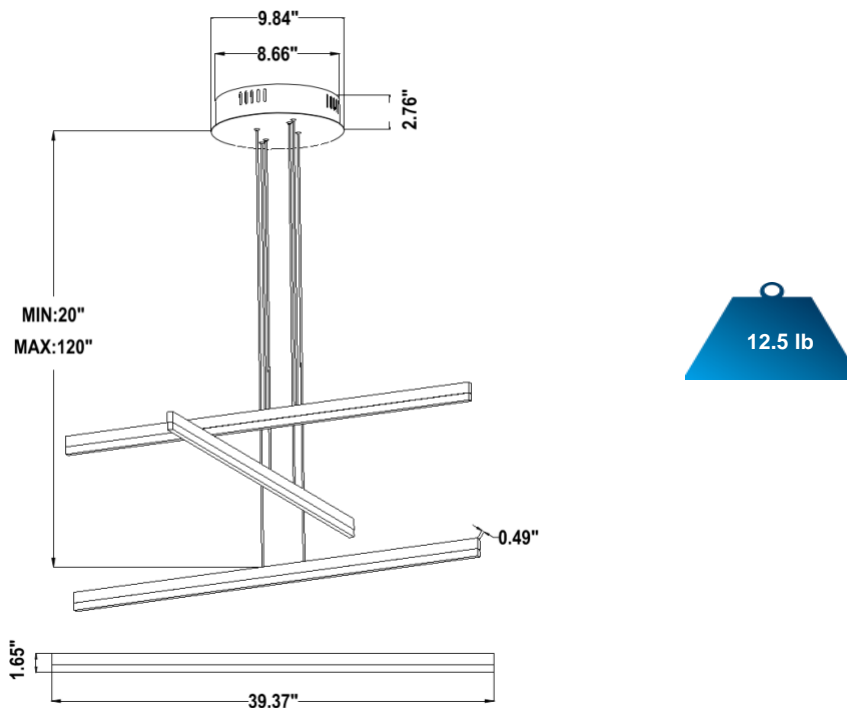

### FEATURES

- 5-year limited warranty.
- Ships assembled.
- Illumination inside or outside the profile.
- Extruded aluminum housing 39.37" up to 72", 1 continuous ring without joints.
- Fixture lumens per watt ratio 77 LPW.

**EMERGENCY BATTERY OPTIONS**

[SEE SPEC](#)

PICTURE	MODEL NUMBER	DESCRIPTION
	SB-EBP/5W/B	Factory installed Remote Emergency Battery Pack 5W 90 minutes
	SB-EBP/10.7W/B	Factory installed Remote Emergency Battery Pack 10.7W 90 minutes
	SB-EBP/17W/B	Factory installed Remote Emergency Battery Pack 17W 90 minutes

**DIMENSIONS & WEIGHTS: Canopy Size for ZigBee & DMX: 15.75" x 2.76"**

**PHOTOMETRIC: Test report for 1 Light**

Flux out: 661.1 lm

Height	Eavg, Emax	Angle: 90.71deg	Diameter
1m	196.2, 465.0lx		202.50cm
2m	49.06, 116.3lx		405.01cm
3m	21.80, 51.67lx		607.51cm
4m	12.27, 29.06lx		810.02cm
5m	7.850, 18.60lx		1012.52cm
6m	5.451, 12.92lx		1215.03cm
7m	4.005, 9.490lx		1417.53cm
8m	3.066, 7.266lx		1620.03cm
9m	2.423, 5.741lx		1822.54cm
10m	1.962, 4.650lx		2025.04cm