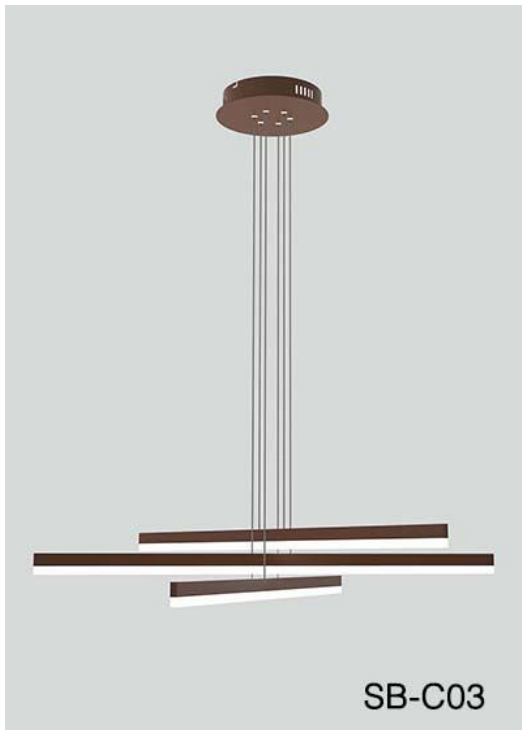

PARTS PACKED WITH STANDARD FIXTURE

- Plastic Anchors, Screws, Wire Connectors
- CCT Selector Switch