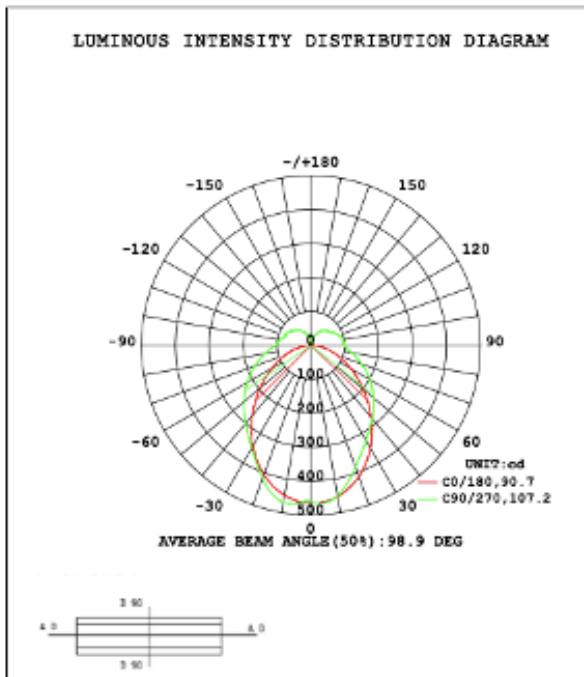

**DIMENSIONS & WEIGHTS: Canopy Size for ZigBee & DMX: 15.75" x 2.76"**

**PHOTOMETRIC: Test report for 1 Light**

Flux out: 661.1 lm

Height	Eavg, Emax	Angle: 90.71deg	Diameter
1m	196.2, 465.0lx		202.50cm
2m	49.06, 116.3lx		405.01cm
3m	21.80, 51.67lx		607.51cm
4m	12.27, 29.06lx		810.02cm
5m	7.850, 18.60lx		1012.52cm
6m	5.451, 12.92lx		1215.03cm
7m	4.005, 9.490lx		1417.53cm
8m	3.066, 7.266lx		1620.03cm
9m	2.423, 5.741lx		1822.54cm
10m	1.962, 4.650lx		2025.04cm

Note: The Curves indicate the illuminated area and the average illumination when the luminaire is at different distance.