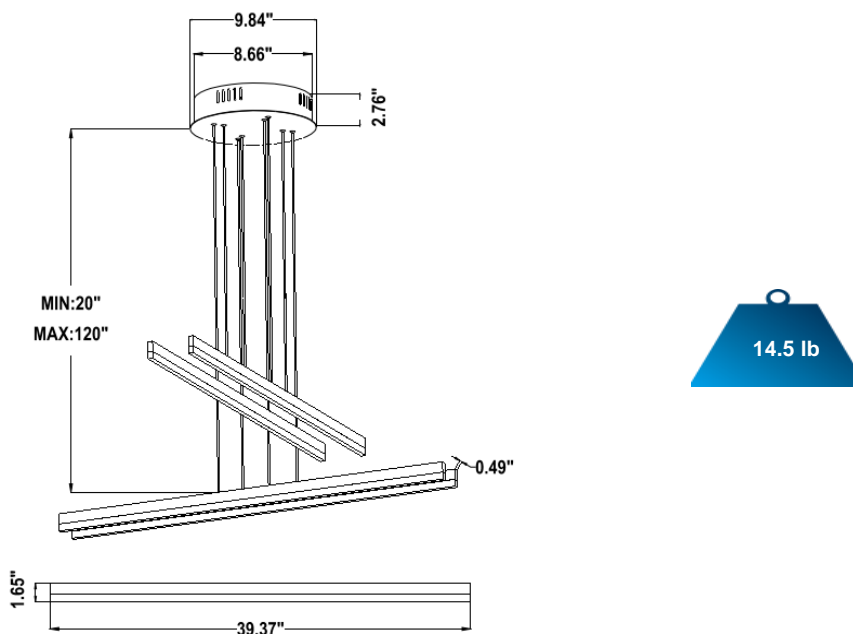

SB-C04-80WSZ

PRODUCT DESCRIPTION

Whistler Linear is a pendant made of extruded aluminum with a direct only lighting component using glare free, non yellowing acrylic. Sizes range from 16" to 72" and can be combined as desired to create multiple combinations of elements. Tunable white and RGBW. Over 6500 powder coated colors. Ships assembled.

FEATURES

- 5-year limited warranty.
- Ships assembled.
- Direct Illumination.
- Extruded aluminum housing 39.37" up to 72", 1 continuous ring without joints.
- Fixture lumens per watt ratio 77 LPW.

SPECIFICATIONS

EMERGENCY BATTERY OPTIONS

[SEE SPEC](#)

PICTURE	MODEL NUMBER	DESCRIPTION
	SB-EBP/5W/B	Factory installed Remote Emergency Battery Pack 5W 90 minutes
	SB-EBP/10.7W/B	Factory installed Remote Emergency Battery Pack 10.7W 90 minutes
	SB-EBP/17W/B	Factory installed Remote Emergency Battery Pack 17W 90 minutes

DIMENSION & WEIGHT: Canopy Size for ZigBee & DMX: 15.75" x 2.76"

PHOTOMETRIC: Test report for 1 Light