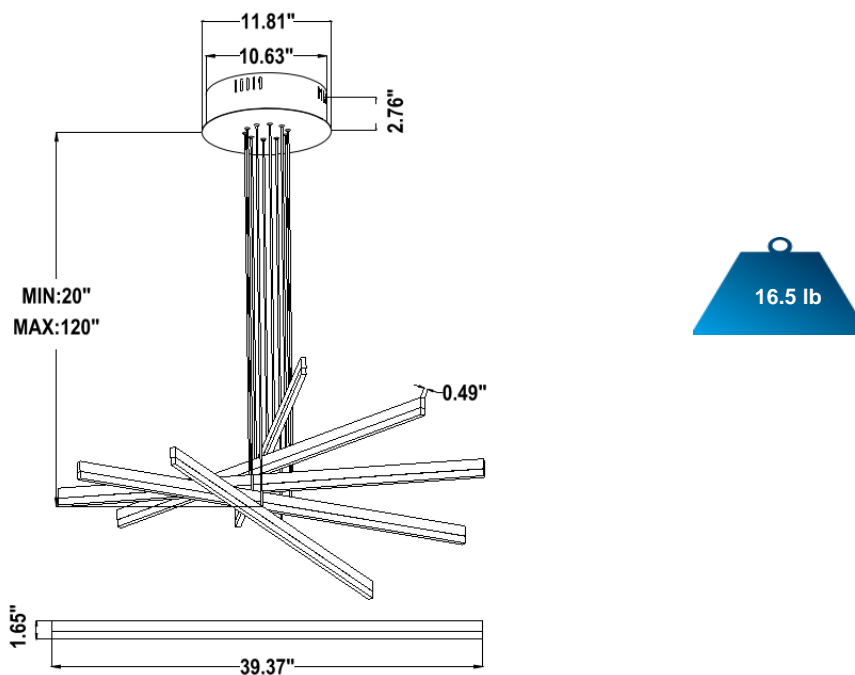

## PRODUCT DESCRIPTION

**Whistler Linear** is a pendant made of extruded aluminum with a direct only lighting component using glare free, non yellowing acrylic. Sizes range from 16" to 72" and can be combined as desired to create multiple combinations of elements. Tunable white and RGBW. Over 6500 powder coated colors. Ships assembled.

### FEATURES

- 5-year limited warranty.
- Ships assembled.
- Direct Illumination.
- Extruded aluminum housing 39.37" up to 72", 1 continuous ring without joints.
- Fixture lumens per watt ratio 77 LPW.

**EMERGENCY BATTERY OPTIONS**

[SEE SPEC](#)

PICTURE	MODEL NUMBER	DESCRIPTION
	SB-EBP/5W/B	Factory installed Remote Emergency Battery Pack 5W 90 minutes
	SB-EBP/10.7W/B	Factory installed Remote Emergency Battery Pack 10.7W 90 minutes
	SB-EBP/17W/B	Factory installed Remote Emergency Battery Pack 17W 90 minutes

**DIMENSION & WEIGHT: Canopy Size for ZigBee & DMX: 15.75" x 2.76"**

**PHOTOMETRIC: Test report for 1 Light**

Flux out: 661.1 lm

Height	Eavg, Emax	Angle: 90.71deg	Diameter
1m	196.2, 465.0lx		202.50cm
2m	49.06, 116.3lx		405.01cm
3m	21.80, 51.67lx		607.51cm
4m	12.27, 29.06lx		810.02cm
5m	7.850, 18.60lx		1012.52cm
6m	5.451, 12.92lx		1215.03cm
7m	4.005, 9.490lx		1417.53cm
8m	3.066, 7.266lx		1620.03cm
9m	2.423, 5.741lx		1822.54cm
10m	1.962, 4.650lx		2025.04cm