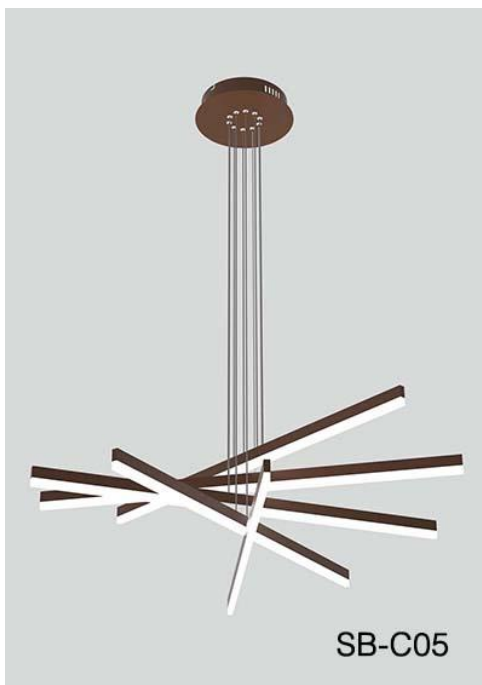

## SB-C05-100WSZ

## PRODUCT DESCRIPTION

**Whistler Linear** is a pendant made of extruded aluminum with a direct only lighting component using glare free, non yellowing acrylic. Sizes range from 16" to 72" and can be combined as desired to create multiple combinations of elements. Tunable white and RGBW. Over 6500 powder coated colors. Ships assembled.

### FEATURES

- 5-year limited warranty.
- Ships assembled.
- Direct Illumination.
- Extruded aluminum housing 39.37" up to 72", 1 continuous ring without joints.
- Fixture lumens per watt ratio 77 LPW.

### PARTS PACKED WITH STANDARD FIXTURE

- Plastic Anchors, Screws, Wire Connectors
- CCT Selector Switch

**MODEL INFORMATION:**

**Example: SB-C05-100WSB**

Products Series	Wattage/Size	Options	RGBW/CCT Select Only	Profile Finishes	Aircraft Cable	
*SB-C05	*100W = 39.37"x5	*S=1-10V dimming, CRI 90 3000K/3500K/4000K Color Selectable (Standard), 4000K factory color default set	T=3K-4K Tunable White	*B=Black Jack	*Blank=10' foot 120" (Standard)	
		L=ELV/Triac dimming with 3000K/3500K/4000K Color Selectable	R4=RGB+4000K (standard)	S=Platinum Silver	5'=5 foot 60"	
		D=DMX	R3=RGB+3000K	W=Gloss White	15'=15 foot 180"	
		Z=ZigBee		O=Oil Rubbed Bronze	20'=20 foot 240"	
		DMX for RGBW and Tunable White, control by Wall Switch or DMX control system.	<b>Do not select this column if selected "S"</b>	<b>Full Color Name or RAL number for Custom Colors, select from <a href="#">Color Collections</a></b>		
		ZigBee for RGBW and CCT tunable / dimmable using remote, DMX, App and Google Alexa.				