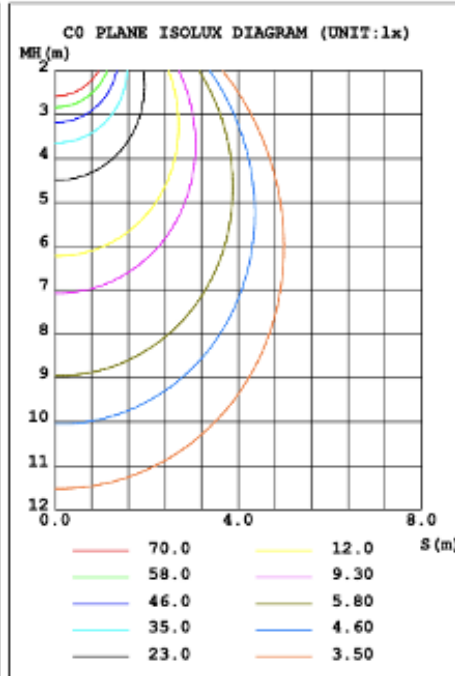

**RGBW/TUNABLE WHITE SMART CONTROL**

[SEE SPEC AND VIDEO](#)

**DIMENSION & WEIGHT: Canopy Size for ZigBee & DMX: 15.75" x 2.76"**

**PHOTOMETRIC: Test report for 1 Light**

Flux out: 661.1 lm

Height	Eavg, Emax	Angle: 90.71deg	Diameter
1m	196.2, 465.0lx		202.50cm
2m	49.06, 116.3lx		405.01cm
3m	21.80, 51.67lx		607.51cm
4m	12.27, 29.06lx		810.02cm
5m	7.850, 18.60lx		1012.52cm
6m	5.451, 12.92lx		1215.03cm
7m	4.005, 9.490lx		1417.53cm
8m	3.066, 7.266lx		1620.03cm
9m	2.423, 5.741lx		1822.54cm
10m	1.962, 4.650lx		2025.04cm

Note: The Curves indicate the illuminated area and the average illumination when the luminaire is at different distance.