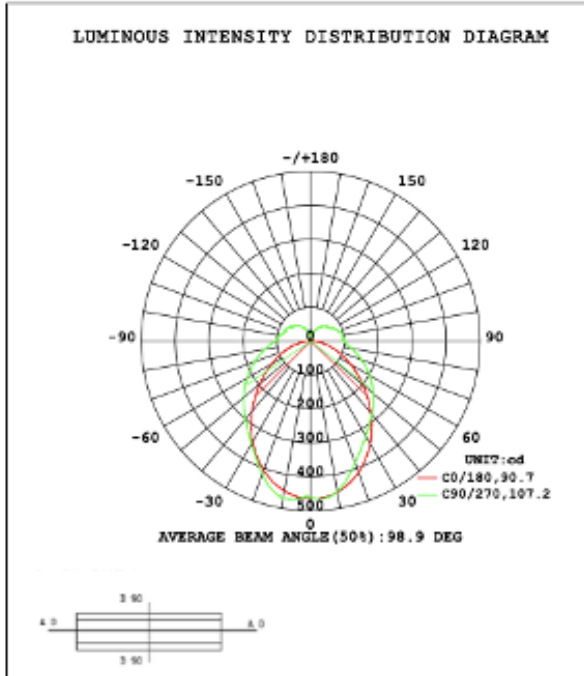

**DIMENSION & WEIGHT: Canopy Size for ZigBee & DMX: 15.75" x 2.76"**

**PHOTOMETRIC: Test report for 1 Light**

Flux out: 661.1 lm

Height	Eavg, Emax	Angle: 90.71deg	Diameter
1m	196.2, 465.0lx		202.50cm
2m	49.06, 116.3lx		405.01cm
3m	21.80, 51.67lx		607.51cm
4m	12.27, 29.06lx		810.02cm
5m	7.850, 18.60lx		1012.52cm
6m	5.451, 12.92lx		1215.03cm
7m	4.005, 9.490lx		1417.53cm
8m	3.066, 7.266lx		1620.03cm
9m	2.423, 5.741lx		1822.54cm
10m	1.962, 4.650lx		2025.04cm

Note: The Curves indicate the illuminated area and the average illumination when the luminaire is at different distance.