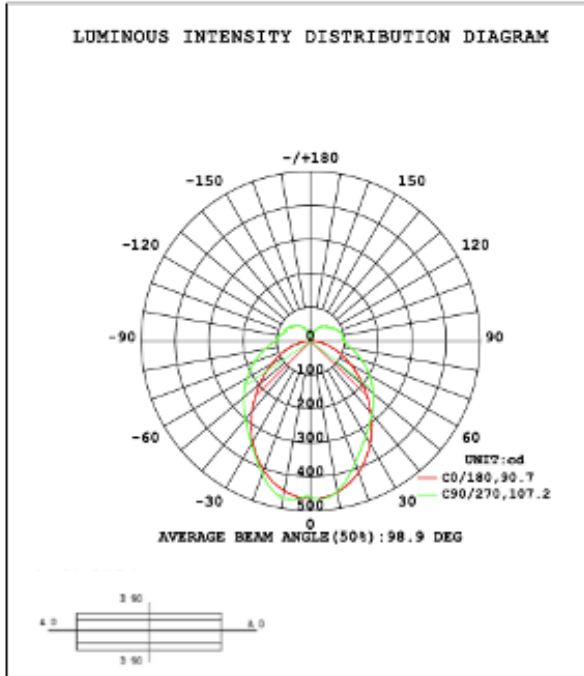

**DIMENSION & WEIGHT:** Canopy Size for ZigBee & DMX: 15.75" x 2.76"

**PHOTOMETRIC: Test report for 1 Light**

Flux out: 661.1 lm

Height	Eavg, Emax	Angle: 90.71deg	Diameter
1m	196.2, 465.0lx		202.50cm
2m	49.06, 116.3lx		405.01cm
3m	21.80, 51.67lx		607.51cm
4m	12.27, 29.06lx		810.02cm
5m	7.850, 18.60lx		1012.52cm
6m	5.451, 12.92lx		1215.03cm
7m	4.005, 9.490lx		1417.53cm
8m	3.066, 7.266lx		1620.03cm
9m	2.423, 5.741lx		1822.54cm
10m	1.962, 4.650lx		2025.04cm

Note: The Curves indicate the illuminated area and the average illumination when the luminaire is at different distance.