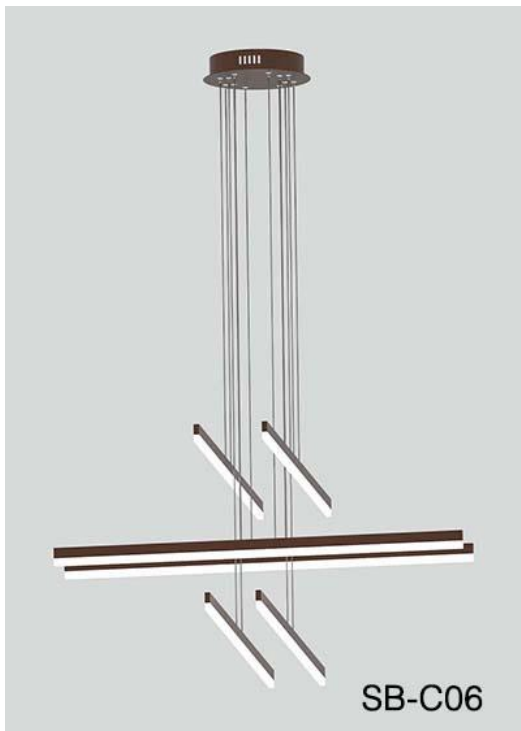

## SB-C06-120WSZ

## PRODUCT DESCRIPTION

**Whistler Linear** is a pendant made of extruded aluminum with a direct only lighting component using glare free, non yellowing acrylic. Sizes range from 16" to 72" and can be combined as desired to create multiple combinations of elements. Tunable white and RGBW. Over 6500 powder coated colors. Ships assembled.

### FEATURES

- 5-year limited warranty.
- Ships assembled.
- Direct Illumination.
- Extruded aluminum housing 39.37" up to 72", 1 continuous ring without joints.
- Fixture lumens per watt ratio 77 LPW.

### PARTS PACKED WITH STANDARD FIXTURE

- Plastic Anchors, Screws, Wire Connectors
- CCT Selector Switch

**MODEL INFORMATION:**

**Example: SB-C06-120WSB**

Products Series	Wattage/Size	Options	RGBW/CCT Select Only	Profile Finishes	Aircraft Cable	
*SB-C06	*120W = 39.37"x6	*S=1-10V dimming, CRI 90 3000K/3500K/4000K Color Selectable (Standard), 4000K factory color default set	T=3K-4K Tunable White	*B=Black Jack	*Blank=10' foot 120" (Standard)	
		L=ELV/Triac dimming with 3000K/3500K/4000K Color Selectable	R4=RGB+4000K (standard)	S=Platinum Silver	5'=5 foot 60"	
		D=DMX	R3=RGB+3000K	W=Gloss White	15'=15 foot 180"	
		Z=ZigBee		O=Oil Rubbed Bronze	20'=20 foot 240"	
		DMX for RGBW and Tunable White, control by Wall Switch or DMX control system.	<b>Do not select this column if selected "S"</b>	<b>Full Color Name or RAL number for Custom Colors, select from <a href="#">Color Collections</a></b>		
		ZigBee for RGBW and CCT tunable / dimmable using remote, DMX, App and Google Alexa.				