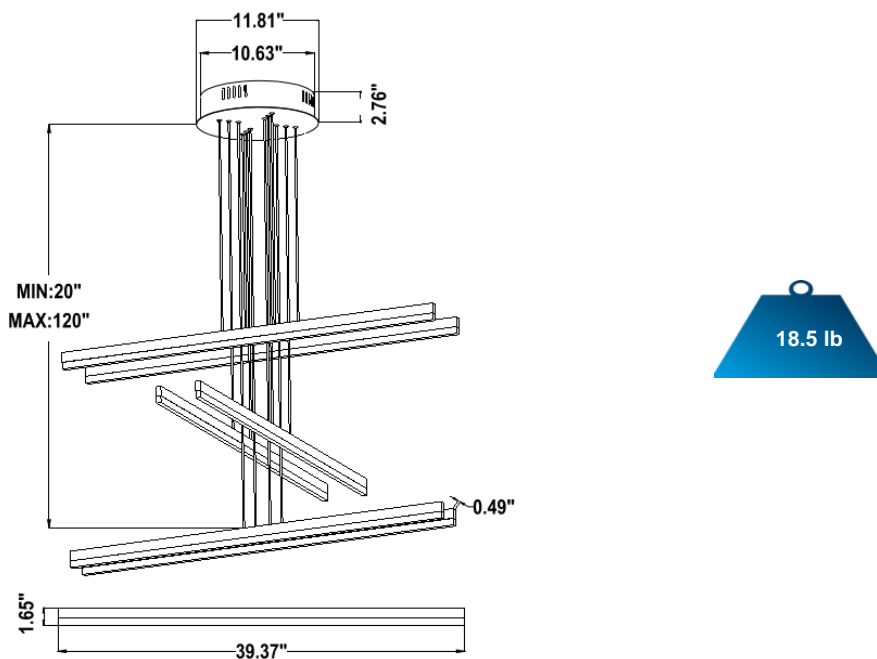

### FEATURES

- 5-year limited warranty.
- Ships assembled.
- Direct Illumination.
- Extruded aluminum housing 39.37" up to 72", 1 continuous ring without joints.
- Fixture lumens per watt ratio 77 LPW.

**EMERGENCY BATTERY OPTIONS**

[SEE SPEC](#)

PICTURE	MODEL NUMBER	DESCRIPTION
	SB-EBP/5W/B	Factory installed Remote Emergency Battery Pack 5W 90 minutes
	SB-EBP/10.7W/B	Factory installed Remote Emergency Battery Pack 10.7W 90 minutes
	SB-EBP/17W/B	Factory installed Remote Emergency Battery Pack 17W 90 minutes

**DIMENSION & WEIGHT:** Canopy Size for ZigBee & DMX: 15.75" x 2.76"

**PHOTOMETRIC: Test report for 1 Light**

Flux out: 661.1 lm

Height	Eavg, Emax	Angle: 90.71deg	Diameter
1m	196.2, 465.0lx		202.50cm
2m	49.06, 116.3lx		405.01cm
3m	21.80, 51.67lx		607.51cm
4m	12.27, 29.06lx		810.02cm
5m	7.850, 18.60lx		1012.52cm
6m	5.451, 12.92lx		1215.03cm
7m	4.005, 9.490lx		1417.53cm
8m	3.066, 7.266lx		1620.03cm
9m	2.423, 5.741lx		1822.54cm
10m	1.962, 4.650lx		2025.04cm