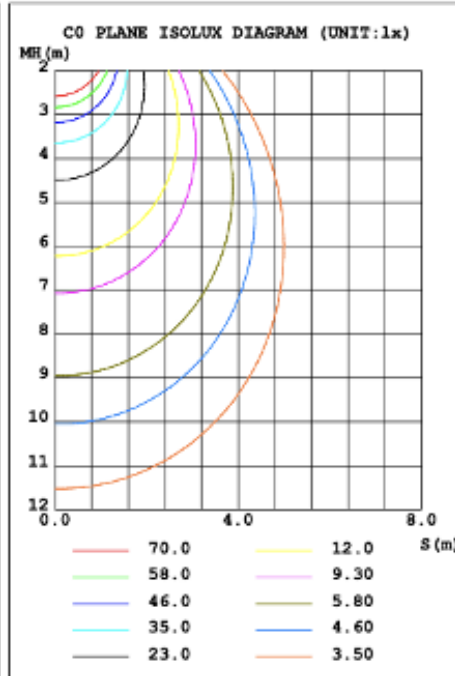

**RGBW/TUNABLE WHITE SMART CONTROL**

[SEE SPEC AND VIDEO](#)

**DIMENSION & WEIGHT:** Canopy Size for ZigBee & DMX: 15.75" x 2.76"

**PHOTOMETRIC: Test report for 1 Light**

Flux out: 661.1 lm

Height	Eavg, Emax	Angle: 90.71deg	Diameter
1m	196.2, 465.0lx		202.50cm
2m	49.06, 116.3lx		405.01cm
3m	21.80, 51.67lx		607.51cm
4m	12.27, 29.06lx		810.02cm
5m	7.850, 18.60lx		1012.52cm
6m	5.451, 12.92lx		1215.03cm
7m	4.005, 9.490lx		1417.53cm
8m	3.066, 7.266lx		1620.03cm
9m	2.423, 5.741lx		1822.54cm
10m	1.962, 4.650lx		2025.04cm

Note: The Curves indicate the illuminated area and the average illumination when the luminaire is at different distance.