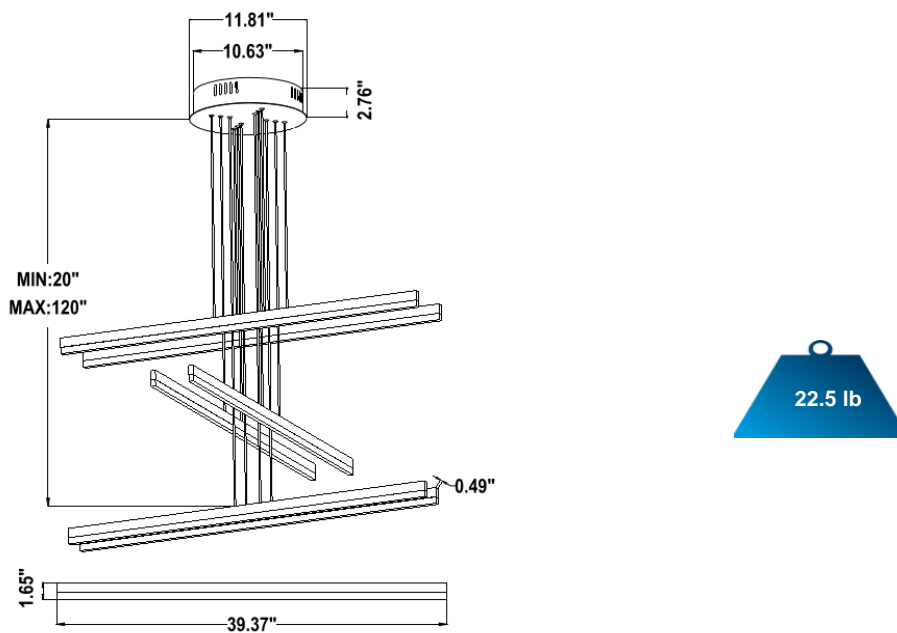

### FEATURES

- 5-year limited warranty.
- Ships assembled.
- Direct Illumination.
- Extruded aluminum housing 39.37" up to 72", 1 continuous ring without joints.
- Fixture lumens per watt ratio 77 LPW.

## EMERGENCY BATTERY OPTIONS

[SEE SPEC](#)

PICTURE	MODEL NUMBER	DESCRIPTION
	SB-EBP/5W/B	Factory installed Remote Emergency Battery Pack 5W 90 minutes
	SB-EBP/10.7W/B	Factory installed Remote Emergency Battery Pack 10.7W 90 minutes
	SB-EBP/17W/B	Factory installed Remote Emergency Battery Pack 17W 90 minutes

**DIMENSION & WEIGHT:** Canopy Size for ZigBee & DMX: 15.75" x 2.76"

**PHOTOMETRIC: Test report for 1 Light**

Flux out: 661.1 lm

Height	Eavg, Emax	Angle: 90.71deg	Diameter
1m	196.2, 465.0lx		202.50cm
2m	49.06, 116.3lx		405.01cm
3m	21.80, 51.67lx		607.51cm
4m	12.27, 29.06lx		810.02cm
5m	7.850, 18.60lx		1012.52cm
6m	5.451, 12.92lx		1215.03cm
7m	4.005, 9.490lx		1417.53cm
8m	3.066, 7.266lx		1620.03cm
9m	2.423, 5.741lx		1822.54cm
10m	1.962, 4.650lx		2025.04cm