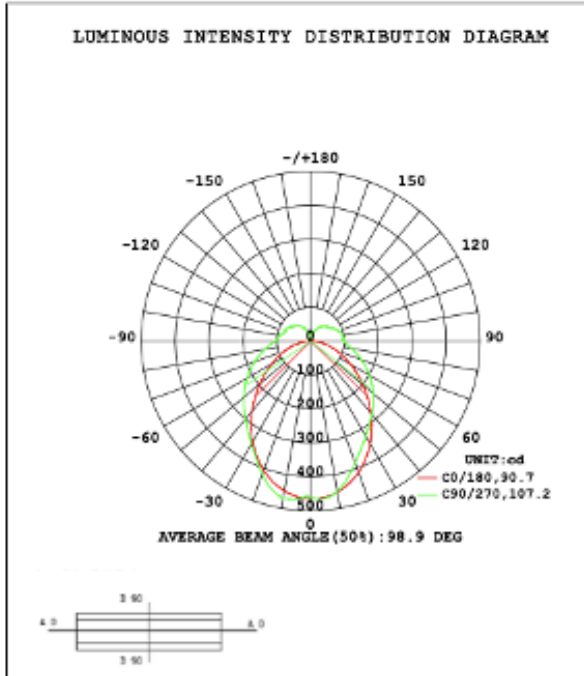

## RGBW/TUNABLE WHITE SMART CONTROL

[SEE SPEC AND VIDEO](#)

**DIMENSION & WEIGHT:** Canopy Size for ZigBee & DMX: 15.75" x 2.76"

**PHOTOMETRIC: Test report for 1 Light**

Flux out: 661.1 lm

Height	Eavg, Emax	Angle: 90.71deg	Diameter
1m	196.2, 465.0lx		202.50cm
2m	49.06, 116.3lx		405.01cm
3m	21.80, 51.67lx		607.51cm
4m	12.27, 29.06lx		810.02cm
5m	7.850, 18.60lx		1012.52cm
6m	5.451, 12.92lx		1215.03cm
7m	4.005, 9.490lx		1417.53cm
8m	3.066, 7.266lx		1620.03cm
9m	2.423, 5.741lx		1822.54cm
10m	1.962, 4.650lx		2025.04cm

Note: The Curves indicate the illuminated area and the average illumination when the luminaire is at different distance.