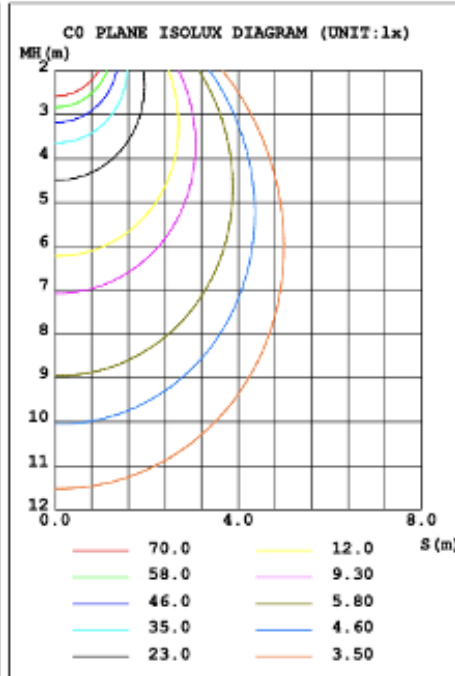

## RGBW/TUNABLE WHITE SMART CONTROL

[SEE SPEC AND VIDEO](#)

**DIMENSION & WEIGHT:** Canopy Size for ZigBee & DMX: 15.75" x 2.76"

**PHOTOMETRIC: Test report for 1 Light**

Flux out: 661.1 lm

Height	Eavg, Emax	Angle: 90.71deg	Diameter
1m	196.2, 465.0lx		202.50cm
2m	49.06, 116.3lx		405.01cm
3m	21.80, 51.67lx		607.51cm
4m	12.27, 29.06lx		810.02cm
5m	7.850, 18.60lx		1012.52cm
6m	5.451, 12.92lx		1215.03cm
7m	4.005, 9.490lx		1417.53cm
8m	3.066, 7.266lx		1620.03cm
9m	2.423, 5.741lx		1822.54cm
10m	1.962, 4.650lx		2025.04cm

Note: The Curves indicate the illuminated area and the average illumination when the luminaire is at different distance.