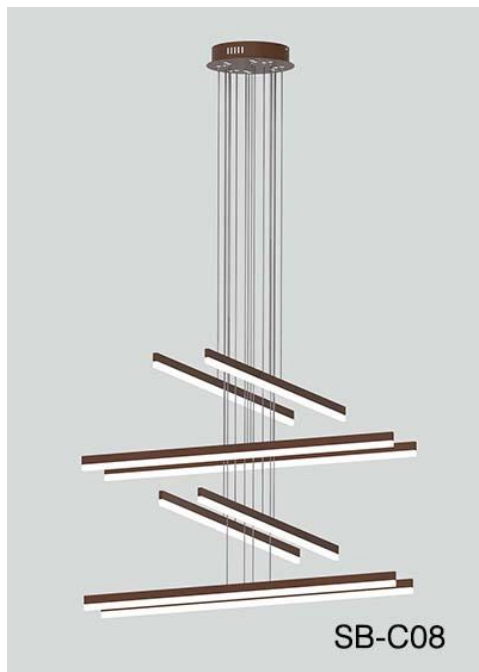

## PRODUCT DESCRIPTION

**Whistler Linear** is a pendant made of extruded aluminum with a direct only lighting component using glare free, non yellowing acrylic. Sizes range from 16" to 72" and can be combined as desired to create multiple combinations of elements. Tunable white and RGBW. Over 6500 powder coated colors. Ships assembled.

### FEATURES

- 5-year limited warranty.
- Ships assembled.
- Direct Illumination.
- Extruded aluminum housing 39.37" up to 72", 1 continuous ring without joints.
- Fixture lumens per watt ratio 77 LPW.

### PARTS PACKED WITH STANDARD FIXTURE

- Plastic Anchors, Screws, Wire Connectors
- CCT Selector Switch

**MODEL INFORMATION:**

**Example: SB-C08-150WSB**

Products Series	Wattage/Size	Options	RGBW/CCT Select Only	Profile Finishes	Aircraft Cable	
*SB-C08	*150W = 39.37"x8	*S=1-10V dimming, CRI 90 3000K/3500K/4000K Color Selectable (Standard), 4000K factory color default set	T=3K-4K Tunable White	*B=Black Jack	*Blank=10' foot 120" (Standard)	
		L=ELV/Triac dimming with 3000K/3500K/4000K Color Selectable	R4=RGB+4000K (standard)	S=Platinum Silver	5'=5 foot 60"	
		D=DMX	R3=RGB+3000K	W=Gloss White	15'=15 foot 180"	
		Z=ZigBee		O=Oil Rubbed Bronze	20'=20 foot 240"	
		DMX for RGBW and Tunable White, control by Wall Switch or DMX control system.	Do not select this column if selected "S"	Full Color Name or RAL number for Custom Colors, select from <a href="#">Color Collections</a>		
		ZigBee for RGBW and CCT tunable / dimmable using remote, DMX, App and Google Alexa.				

**DIMENSION & WEIGHT:** Canopy Size for ZigBee & DMX: 15.75" x 2.76"

**PHOTOMETRIC: Test report for 1 Light**

Flux out: 661.1 lm

Height	Eavg, Emax	Angle: 90.71deg	Diameter
1m	196.2, 465.0lx		202.50cm
2m	49.06, 116.3lx		405.01cm
3m	21.80, 51.67lx		607.51cm
4m	12.27, 29.06lx		810.02cm
5m	7.850, 18.60lx		1012.52cm
6m	5.451, 12.92lx		1215.03cm
7m	4.005, 9.490lx		1417.53cm
8m	3.066, 7.266lx		1620.03cm
9m	2.423, 5.741lx		1822.54cm
10m	1.962, 4.650lx		2025.04cm