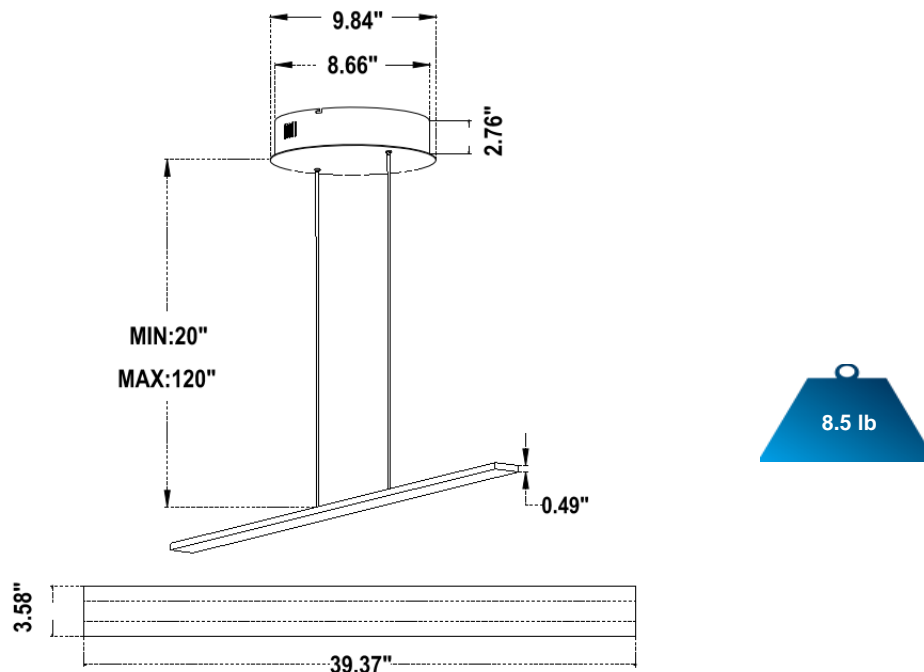

FEATURES

- 5-year limited warranty.
- Ships assembled.
- Direct and Indirect Illumination.
- Extruded aluminum housing 39.37" up to 72".
- Fixture lumens per watt ratio 85 LPW.

SPECIFICATIONS

- 90+ CRI.
- Input: 100-277V, 50/60Hz.
- 1-10V dimming standard, ELV / TRIAC dimming available.
- UL listed, suitable for dry location.
- Gloss White, Black Jack, Platinum Silver and Oil bronze color finish as standard, 6,500 custom colors are available.
- Built in color temperature selectable. Choose from 3000K/3500K/4000K. Custom color temperatures. lumen outputs, RGBW, Tunable White available.

PARTS PACKED WITH STANDARD FIXTURE

- Plastic Anchors, Screws, Wire Connectors
- CCT Selector Switch

MODEL INFORMATION:

Example: SB-F01-20WSB

Products Series	Wattage/Size	Options	RGBW/CCT Select Only	Profile Finishes	Aircraft Cable	
*SB-F01	*20W = 39.37"	*S=1-10V dimming, CRI 90 3000K/3500K/4000K Color Selectable (Standard), 4000K factory color default set	T=3K-4K Tunable White	*B=Black Jack	*Blank=10' foot 120" (Standard)	
		L=ELV/Triac dimming with 3000K/3500K/4000K Color Selectable	R4=RGB+4000K (standard)	S=Platinum Silver	5'=5 foot 60"	
		D=DMX	R3=RGB+3000K	W=Gloss White	15'=15 foot 180"	
		Z=ZigBee		O=Oil Rubbed Bronze	20'=20 foot 240"	
		DMX for RGBW and Tunable White, control by Wall Switch or DMX control system.	Do not select this column if selected "S"	Full Color Name or RAL number for Custom Colors, select from Color Collections		25'=25 foot 300"
		ZigBee for RGBW and CCT tunable / dimmable using remote, DMX, App and Google Alexa.				

EMERGENCY BATTERY OPTIONS

[SEE SPEC](#)

PICTURE	MODEL NUMBER	DESCRIPTION
	SB-EBP/5W/B	Factory installed Remote Emergency Battery Pack 5W 90 minutes
	SB-EBP/10.7W/B	Factory installed Remote Emergency Battery Pack 10.7W 90 minutes
	SB-EBP/17W/B	Factory installed Remote Emergency Battery Pack 17W 90 minutes

DIMENSIONS & WEIGHTS: Canopy Size for ZigBee & DMX: 15.75" x 2.76"

PHOTOMETRIC: Test For 1 Light only

SB-F01-20WSZ 40" 20W @ 4000K