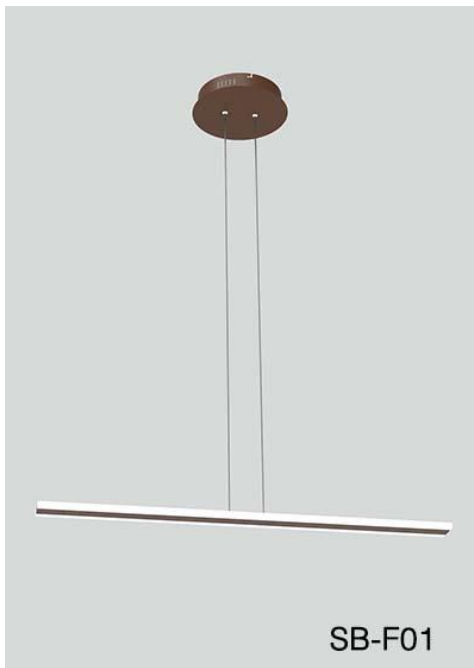

SB-F01-20WSZ

PRODUCT DESCRIPTION

Aspen linear is a pendant made of extruded aluminum with bidirectional horizontal light components using glare free, non yellowing acrylic. Sizes 39.37" and can be combined as desired to create multiple linear masterpieces. Tunable white and RGBW. Over 6500 powder coated colors. Ships assembled.

FEATURES

- 5-year limited warranty.
- Ships assembled.
- Direct and Indirect Illumination.
- Extruded aluminum housing 39.37" up to 72".
- Fixture lumens per watt ratio 85 LPW.

SPECIFICATIONS

- 90+ CRI.
- Input: 100-277V, 50/60Hz.
- 1-10V dimming standard, ELV / TRIAC dimming available.
- UL listed, suitable for dry location.
- Gloss White, Black Jack, Platinum Silver and Oil bronze color finish as standard, 6,500 custom colors are available.
- Built in color temperature selectable. Choose from 3000K/3500K/4000K. Custom color temperatures. lumen outputs, RGBW, Tunable White available.

PARTS PACKED WITH STANDARD FIXTURE

- Plastic Anchors, Screws, Wire Connectors
- CCT Selector Switch

MODEL INFORMATION:

Example: SB-F01-20WSB

Products Series	Wattage/Size	Options	RGBW/CCT Select Only	Profile Finishes	Aircraft Cable	
*SB-F01	*20W = 39.37"	*S=1-10V dimming, CRI 90 3000K/3500K/4000K Color Selectable (Standard), 4000K factory color default set	T=3K-4K Tunable White	*B=Black Jack	*Blank=10' foot 120" (Standard)	
		L=ELV/Triac dimming with 3000K/3500K/4000K Color Selectable	R4=RGB+4000K (standard)	S=Platinum Silver	5'=5 foot 60"	
		D=DMX	R3=RGB+3000K	W=Gloss White	15'=15 foot 180"	
		Z=ZigBee		O=Oil Rubbed Bronze	20'=20 foot 240"	
		DMX for RGBW and Tunable White, control by Wall Switch or DMX control system.	Do not select this column if selected "S"	Full Color Name or RAL number for Custom Colors, select from Color Collections		25'=25 foot 300"
		ZigBee for RGBW and CCT tunable / dimmable using remote, DMX, App and Google Alexa.				