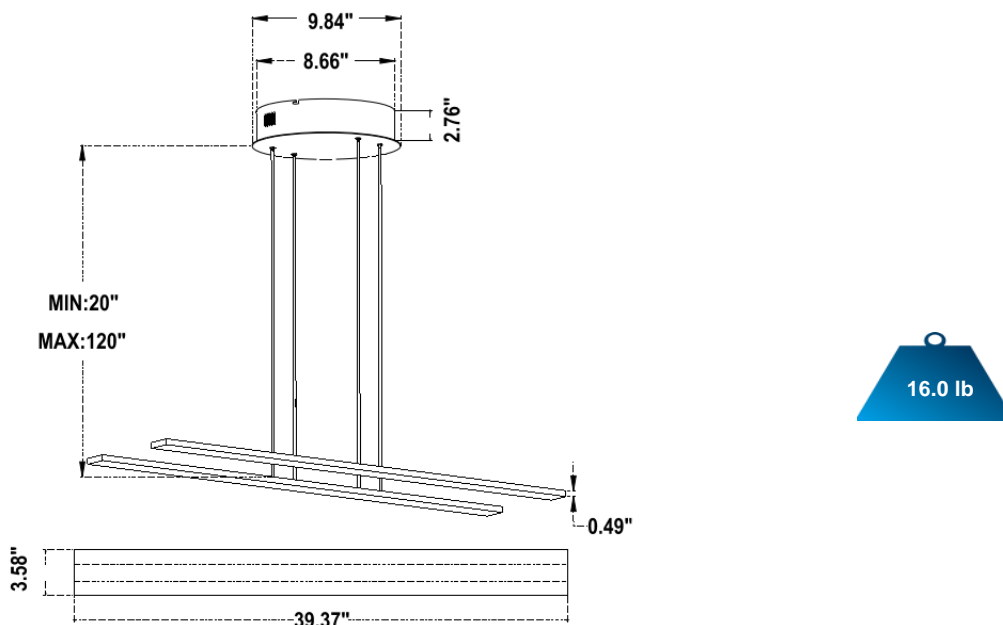

SB-F02-40WSZ

PRODUCT DESCRIPTION

Aspen linear is a pendant made of extruded aluminum with bidirectional horizontal light components using glare free, non yellowing acrylic. Sizes 39.37" and can be combined as desired to create multiple linear masterpieces. Tunable white and RGBW. Over 6500 powder coated colors. Ships assembled.

PARTS PACKED WITH STANDARD FIXTURE

- Plastic Anchors, Screws, Wire Connectors
- CCT Selector Switch

MODEL INFORMATION:

Example: SB-F02-40WSB

Products Series	Wattage/Size	Options	RGBW/CCT Select Only	Profile Finishes	Aircraft Cable	
*SB-F02	*40W = 39.37"x2	*S=1-10V dimming, CRI 90 3000K/3500K/4000K Color Selectable (Standard), 4000K factory color default set	T=3K-4K Tunable White	*B=Black Jack	*Blank=10' foot 120" (Standard)	
		L=ELV/Triac dimming with 3000K/3500K/4000K Color Selectable	R4=RGB+4000K (standard)	S=Platinum Silver	5'=5 foot 60"	
		D=DMX	R3=RGB+3000K	W=Gloss White	15'=15 foot 180"	
		Z=ZigBee		O=Oil Rubbed Bronze	20'=20 foot 240"	
		DMX for RGBW and Tunable White, control by Wall Switch or DMX control system.	Do not select this column if selected "S"	Full Color Name or RAL number for Custom Colors, select from Color Collections		25'=25 foot 300"
		ZigBee for RGBW and CCT tunable / dimmable using remote, DMX, App and Google Alexa.				

EMERGENCY BATTERY OPTIONS

[SEE SPEC](#)

PICTURE	MODEL NUMBER	DESCRIPTION
	SB-EBP/5W/B	Factory installed Remote Emergency Battery Pack 5W 90 minutes
	SB-EBP/10.7W/B	Factory installed Remote Emergency Battery Pack 10.7W 90 minutes
	SB-EBP/17W/B	Factory installed Remote Emergency Battery Pack 17W 90 minutes

DIMENSIONS & WEIGHTS: Canopy Size for ZigBee & DMX: 15.75" x 2.76"

PHOTOMETRIC: Test For 1 Linear light only

SB-F01-20WSZ 40" 20W @ 4000K