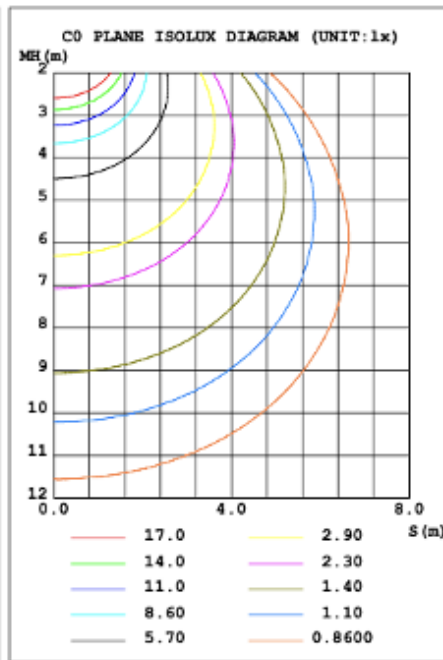

**DIMENSIONS & WEIGHTS:** Canopy Size for ZigBee & DMX: 15.75" x 2.76"

**PHOTOMETRIC: Test For 1 Linear light only**

**SB-F01-20WSZ 40" 20W @ 4000K**

Flux out: 635.7 lm

Height	Eavg, Emax	Angle: 139.06deg	Diameter
1m	26.81, 127.21lx		535.77cm
2m	6.701, 31.801lx		1071.54cm
3m	2.978, 14.131lx		1607.31cm
4m	1.675, 7.951lx		2143.07cm
5m	1.072, 5.089lx		2678.84cm
6m	0.7446, 3.534lx		3214.61cm
7m	0.5471, 2.596lx		3750.38cm
8m	0.4188, 1.988lx		4286.15cm
9m	0.3309, 1.571lx		4821.92cm
10m	0.2681, 1.272lx		5357.69cm

Note: The Curves indicate the illuminated area and the average illumination when the luminaire is at different distance.