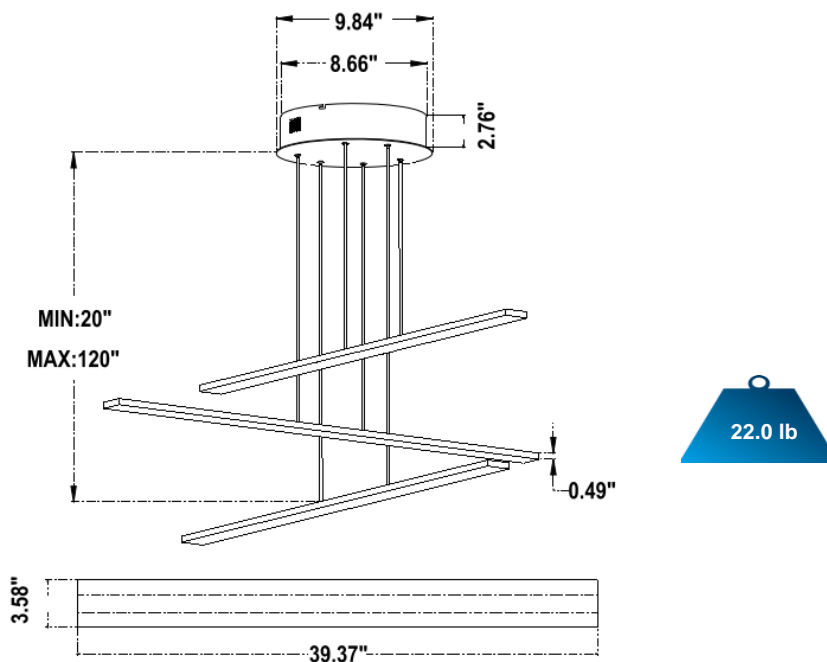

### FEATURES

- 5-year limited warranty.
- Ships assembled.
- Direct and Indirect Illumination.
- Extruded aluminum housing 39.37".
- Fixture lumens per watt ratio 85 LPW.

**EMERGENCY BATTERY OPTIONS**

[SEE SPEC](#)

PICTURE	MODEL NUMBER	DESCRIPTION
	SB-EBP/5W/B	Factory installed Remote Emergency Battery Pack 5W 90 minutes
	SB-EBP/10.7W/B	Factory installed Remote Emergency Battery Pack 10.7W 90 minutes
	SB-EBP/17W/B	Factory installed Remote Emergency Battery Pack 17W 90 minutes

**DIMENSIONS & WEIGHTS:** Canopy Size for ZigBee & DMX: 15.75" x 2.76"

**PHOTOMETRIC: Test For 1 Linear light only**

**SB-F01-20WSZ 40" 20W @ 4000K**

Flux out: 635.7 lm

Height	Eavg, Emax	Angle: 139.06deg	Diameter
1m	26.81, 127.21lx		535.77cm
2m	6.701, 31.801lx		1071.54cm
3m	2.978, 14.131lx		1607.31cm
4m	1.675, 7.951lx		2143.07cm
5m	1.072, 5.089lx		2678.84cm
6m	0.7446, 3.534lx		3214.61cm
7m	0.5471, 2.596lx		3750.38cm
8m	0.4188, 1.988lx		4286.15cm
9m	0.3309, 1.571lx		4821.92cm
10m	0.2681, 1.272lx		5357.69cm