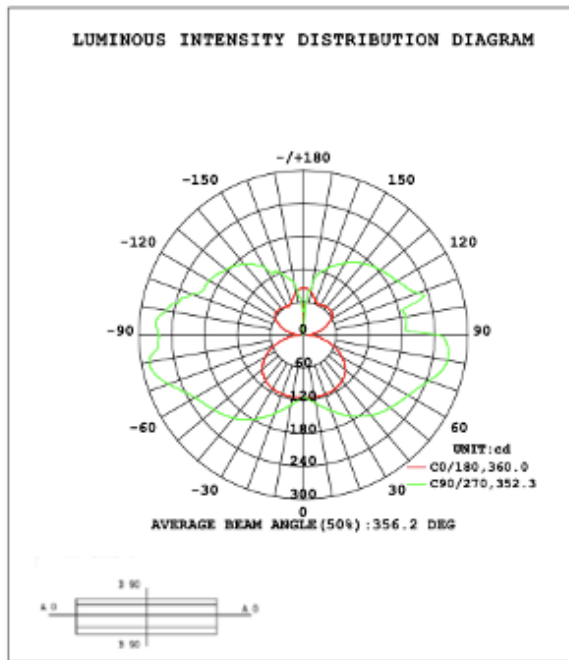

**DIMENSIONS & WEIGHTS:** Canopy Size for ZigBee & DMX: 15.75" x 2.76"

**PHOTOMETRIC: Test For 1 Linear light only**

**SB-F01-20WSZ 40" 20W @ 4000K**

Flux out: 635.7 lm

Height	Eavg, Emax	Angle: 139.06deg	Diameter
1m	26.81, 127.21lx		535.77cm
2m	6.701, 31.801lx		1071.54cm
3m	2.978, 14.131lx		1607.31cm
4m	1.675, 7.951lx		2143.07cm
5m	1.072, 5.089lx		2678.84cm
6m	0.7446, 3.534lx		3214.61cm
7m	0.5471, 2.596lx		3750.38cm
8m	0.4188, 1.988lx		4286.15cm
9m	0.3309, 1.571lx		4821.92cm
10m	0.2681, 1.272lx		5357.69cm

Note: The Curves indicate the illuminated area and the average illumination when the luminaire is at different distance.