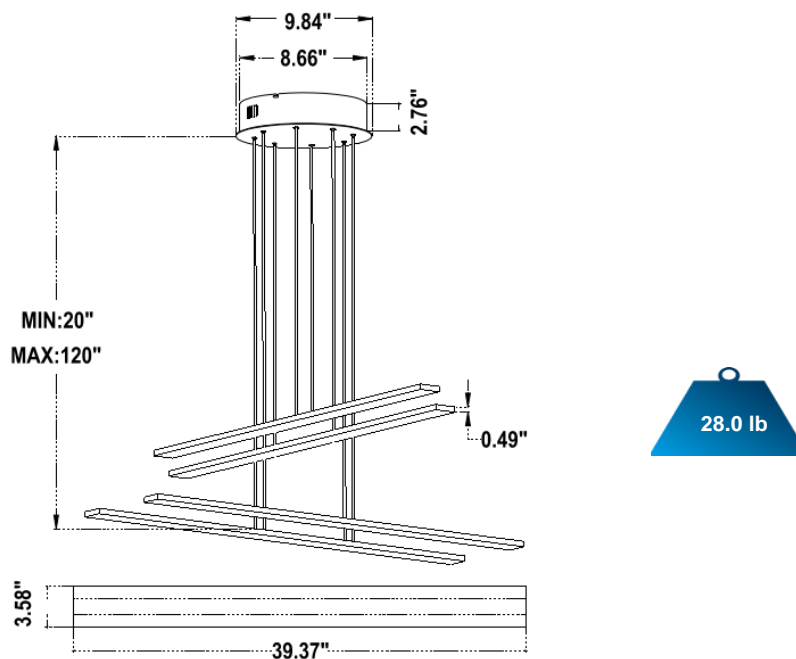

## FEATURES

- 5-year limited warranty.
- Ships assembled.
- Direct and Indirect Illumination.
- Extruded aluminum housing 39.37".
- Fixture lumens per watt ratio 85 LPW.

**EMERGENCY BATTERY OPTIONS**

[SEE SPEC](#)

PICTURE	MODEL NUMBER	DESCRIPTION
	SB-EBP/5W/B	Factory installed Remote Emergency Battery Pack 5W 90 minutes
	SB-EBP/10.7W/B	Factory installed Remote Emergency Battery Pack 10.7W 90 minutes
	SB-EBP/17W/B	Factory installed Remote Emergency Battery Pack 17W 90 minutes

**DIMENSIONS & WEIGHTS:** Canopy Size for ZigBee & DMX: 15.75" x 2.76"

**PHOTOMETRIC: Test For 1 Linear light only**

**SB-F01-20WSZ 40" 20W @ 4000K**