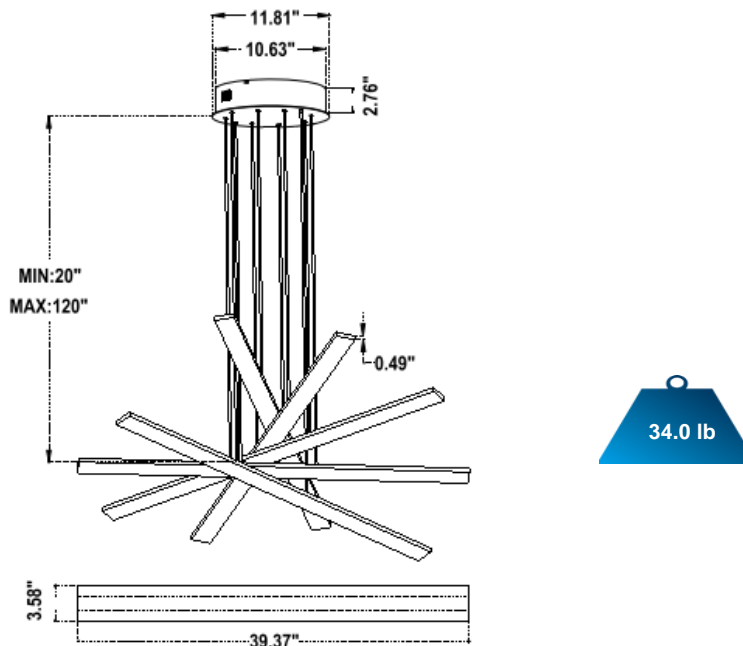

## PRODUCT DESCRIPTION

**Aspen linear** is a pendant made of extruded aluminum with bidirectional horizontal light components using glare free, non yellowing acrylic. Sizes 39.37" and can be combined as desired to create multiple linear masterpieces. Tunable white and RGBW. Over 6500 powder coated colors. Ships assembled.

## FEATURES

- 5-year limited warranty.
- Ships assembled.
- Direct and Indirect Illumination.
- Extruded aluminum housing 39.37".
- Fixture lumens per watt ratio 85 LPW.

**EMERGENCY BATTERY OPTIONS**

[SEE SPEC](#)

PICTURE	MODEL NUMBER	DESCRIPTION
	SB-EBP/5W/B	Factory installed Remote Emergency Battery Pack 5W 90 minutes
	SB-EBP/10.7W/B	Factory installed Remote Emergency Battery Pack 10.7W 90 minutes
	SB-EBP/17W/B	Factory installed Remote Emergency Battery Pack 17W 90 minutes

**DIMENSIONS & WEIGHTS: Canopy Size for ZigBee & DMX: 15.75" x 2.76"**

**PHOTOMETRIC: Test For 1 Linear light only**

**SB-F01-20WSZ 40" 20W @ 4000K**