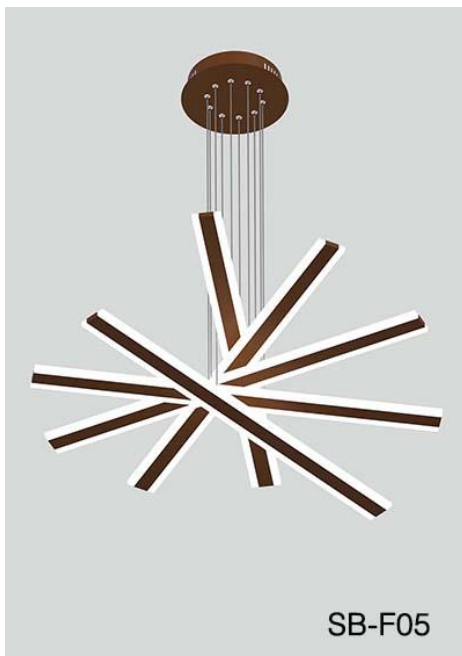

## SB-F05-100WSZ

## PRODUCT DESCRIPTION

**Aspen linear** is a pendant made of extruded aluminum with bidirectional horizontal light components using glare free, non yellowing acrylic. Sizes 39.37" and can be combined as desired to create multiple linear masterpieces. Tunable white and RGBW. Over 6500 powder coated colors. Ships assembled.

## FEATURES

- 5-year limited warranty.
- Ships assembled.
- Direct and Indirect Illumination.
- Extruded aluminum housing 39.37".
- Fixture lumens per watt ratio 85 LPW.

## PARTS PACKED WITH STANDARD FIXTURE

- Plastic Anchors, Screws, Wire Connectors
- CCT Selector Switch

**MODEL INFORMATION:**

**Example: SB-F05-100WSB**

Products Series	Wattage/Size	Options	RGBW/CCT Select Only	Profile Finishes	Aircraft Cable	
*SB-F05	*100W = 39.37"x5	*S=1-10V dimming, CRI 90 3000K/3500K/4000K Color Selectable (Standard), 4000K factory color default set	T=3K-4K Tunable White	*B=Black Jack	*Blank=10' foot 120" (Standard)	
		L=ELV/Triac dimming with 3000K/3500K/4000K Color Selectable	R4=RGB+4000K (standard)	S=Platinum Silver	5'=5 foot 60"	
		D=DMX	R3=RGB+3000K	W=Gloss White	15'=15 foot 180"	
		Z=ZigBee		O=Oil Rubbed Bronze	20'=20 foot 240"	
		DMX for RGBW and Tunable White, control by Wall Switch or DMX control system.	Do not select this column if selected "S"	Full Color Name or RAL number for Custom Colors, select from <a href="#">Color Collections</a>		25'=25 foot 300"
		ZigBee for RGBW and CCT tunable / dimmable using remote, DMX, App and Google Alexa.				