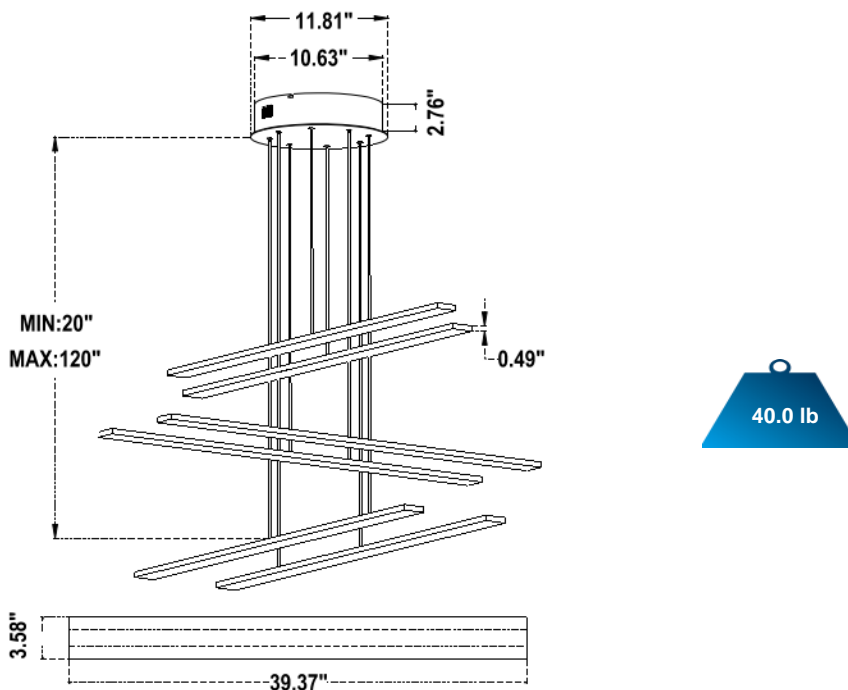

**EMERGENCY BATTERY OPTIONS**

[SEE SPEC](#)

PICTURE	MODEL NUMBER	DESCRIPTION
	SB-EBP/5W/B	Factory installed Remote Emergency Battery Pack 5W 90 minutes
	SB-EBP/10.7W/B	Factory installed Remote Emergency Battery Pack 10.7W 90 minutes
	SB-EBP/17W/B	Factory installed Remote Emergency Battery Pack 17W 90 minutes

**DIMENSION & WEIGHT:** Canopy Size for ZigBee & DMX: 15.75" x 2.76"

**PHOTOMETRIC: Test For 1 Linear light only**

**SB-F01-20WSZ 40" 20W @ 4000K**