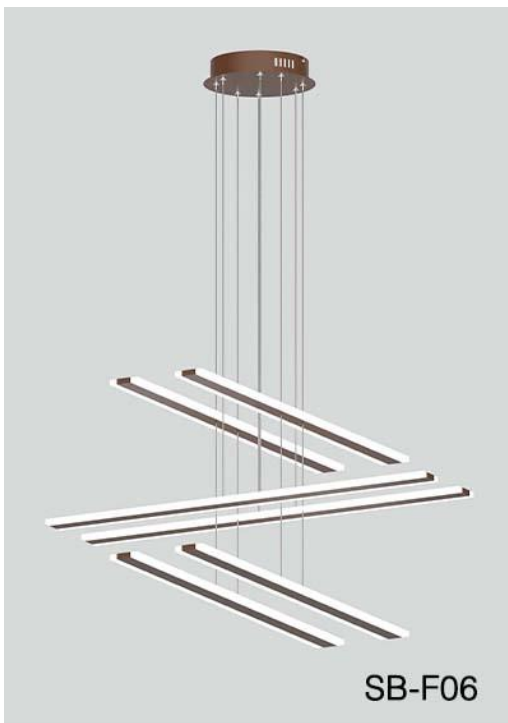

## SB-F06-120WSZ

## PRODUCT DESCRIPTION

**Aspen linear** is a pendant made of extruded aluminum with bidirectional horizontal light components using glare free, non yellowing acrylic. Sizes 39.37" and can be combined as desired to create multiple linear masterpieces. Tunable white and RGBW. Over 6500 powder coated colors. Ships assembled.

### FEATURES

- 5-year limited warranty.
- Ships assembled.
- Direct and Indirect Illumination.
- Extruded aluminum housing 39.37".
- Fixture lumens per watt ratio 85 LPW.

### PARTS PACKED WITH STANDARD FIXTURE

- Plastic Anchors, Screws, Wire Connectors
- CCT Selector Switch

**MODEL INFORMATION:**

**Example: SB-F06-120WSB**

Products Series	Wattage/Size	Options	RGBW/CCT Select Only	Profile Finishes	Aircraft Cable	
*SB-F06	*120W = 39.37"x6	*S=1-10V dimming, CRI 90 3000K/3500K/4000K Color Selectable (Standard), 4000K factory color default set	T=3K-4K Tunable White	*B=Black Jack	*Blank=10' foot 120" (Standard)	
		L=ELV/Triac dimming with 3000K/3500K/4000K Color Selectable	R4=RGB+4000K (standard)	S=Platinum Silver	5'=5 foot 60"	
		D=DMX	R3=RGB+3000K	W=Gloss White	15'=15 foot 180"	
		Z=ZigBee		O=Oil Rubbed Bronze	20'=20 foot 240"	
		DMX for RGBW and Tunable White, control by Wall Switch or DMX control system.	Do not select this column if selected "S"	Full Color Name or RAL number for Custom Colors, select from <a href="#">Color Collections</a>		25'=25 foot 300"
		ZigBee for RGBW and CCT tunable / dimmable using remote, DMX, App and Google Alexa.				