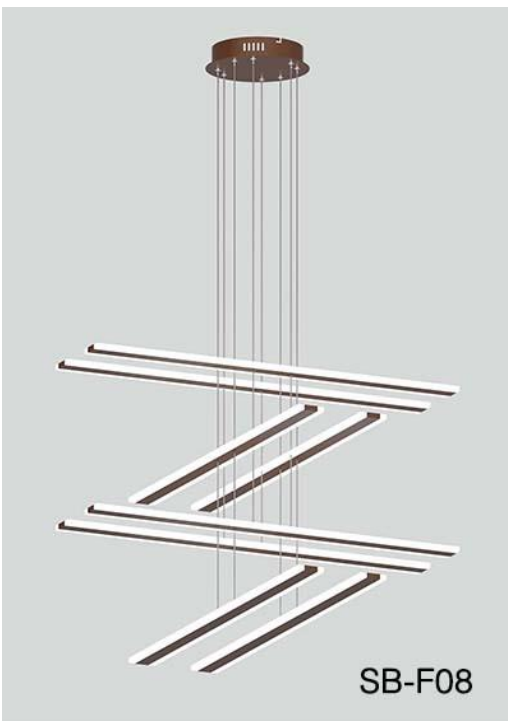

SB-F08-150WSZ

PRODUCT DESCRIPTION

Aspen linear is a pendant made of extruded aluminum with bidirectional horizontal light components using glare free, non yellowing acrylic. Sizes 39.37" and can be combined as desired to create multiple linear masterpieces. Tunable white and RGBW. Over 6500 powder coated colors. Ships assembled.

FEATURES

- 5-year limited warranty.
- Ships assembled.
- Direct and Indirect Illumination.
- Extruded aluminum housing 39.37".
- Fixture lumens per watt ratio 85 LPW.

SPECIFICATIONS

- 90+ CRI.
- Input: 100-277V, 50/60Hz.
- 1-10V dimming standard, ELV / TRIAC dimming available.
- UL listed, suitable for dry location.
- Gloss White, Black Jack, Platinum Silver and Oil bronze color finish as standard, 6,500 custom colors are available.
- Built in color temperature selectable. Choose from 3000K/3500K/4000K. Custom color temperatures. lumen outputs, RGBW, Tunable White available.

PARTS PACKED WITH STANDARD FIXTURE

- Plastic Anchors, Screws, Wire Connectors
- CCT Selector Switch

MODEL INFORMATION:

Example: SB-F08-150WSB

Products Series	Wattage/Size	Options	RGBW/CCT Select Only	Profile Finishes	Aircraft Cable	
*SB-F08	*150W = 39.37"x8	*S=1-10V dimming, CRI 90 3000K/3500K/4000K Color Selectable (Standard), 4000K factory color default set	T=3K-4K Tunable White	*B=Black Jack	*Blank=10' foot 120" (Standard)	
		L=ELV/Triac dimming with 3000K/3500K/4000K Color Selectable	R4=RGB+4000K (standard)	S=Platinum Silver	5'=5 foot 60"	
		D=DMX	R3=RGB+3000K	W=Gloss White	15'=15 foot 180"	
		Z=ZigBee		O=Oil Rubbed Bronze	20'=20 foot 240"	
		DMX for RGBW and Tunable White, control by Wall Switch or DMX control system.	Do not select this column if selected "S"	Full Color Name or RAL number for Custom Colors, select from Color Collections		25'=25 foot 300"
		ZigBee for RGBW and CCT tunable / dimmable using remote, DMX, App and Google Alexa.				