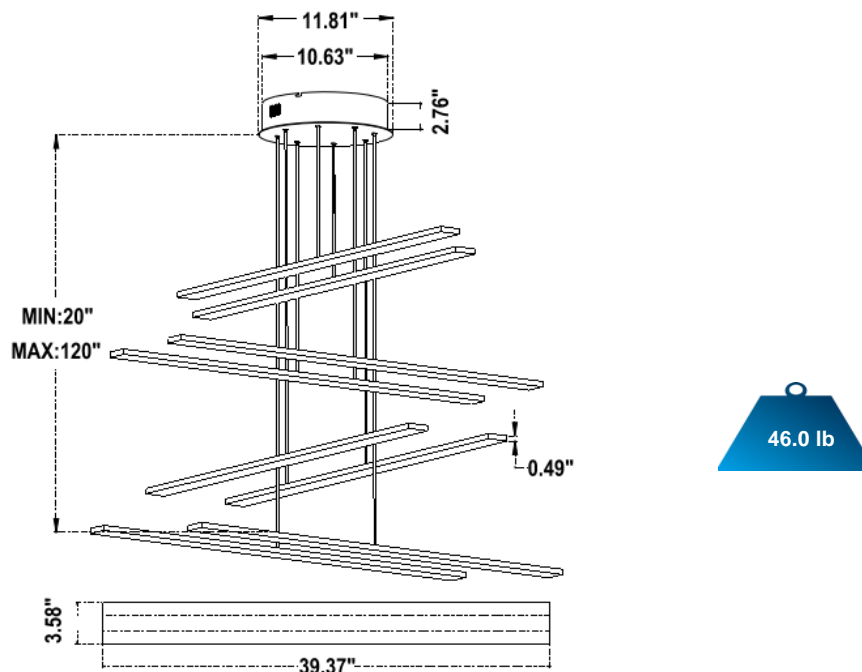

EMERGENCY BATTERY OPTIONS

[SEE SPEC](#)

PICTURE	MODEL NUMBER	DESCRIPTION
	SB-EBP/5W/B	Factory installed Remote Emergency Battery Pack 5W 90 minutes
	SB-EBP/10.7W/B	Factory installed Remote Emergency Battery Pack 10.7W 90 minutes
	SB-EBP/17W/B	Factory installed Remote Emergency Battery Pack 17W 90 minutes

DIMENSION & WEIGHT: Canopy Size for ZigBee & DMX: 15.75" x 2.76"

PHOTOMETRIC: Test For 1 Linear light only

SB-F01-20WSZ 40" 20W @ 4000K